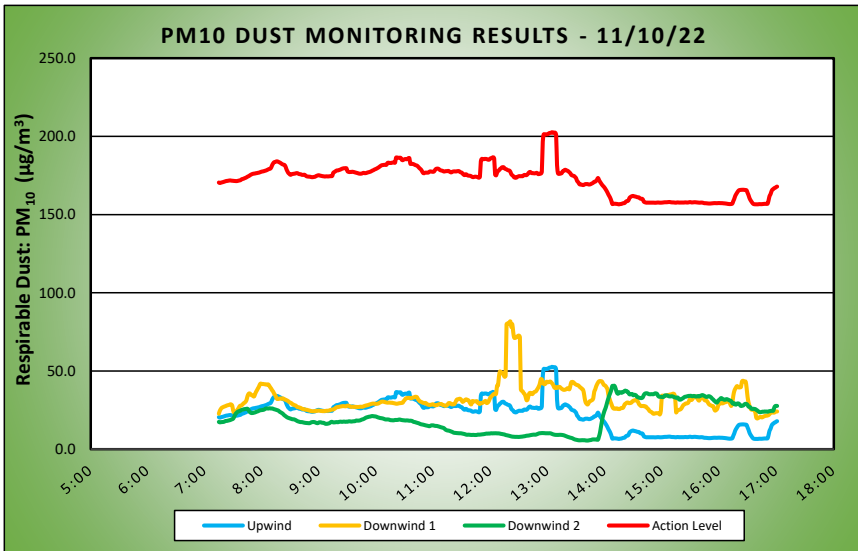

DAILY AIR MONITORING REPORT				11/10/22	
	Gowanus Canal Northside				Project number: 170295301	
	267 Bond Street, Brooklyn, New York				Page 1 of 2	Rev. No. 0
					Submitted By:	
					Dust Action Level	150 $\mu\text{g}/\text{m}^3$
				TVOC Action Level	5 ppm	

Weather Data Range for Work Day		Wind Direction	WSW	Relative Humidity (%)	0.0 - 0.0	Daily Rain (in)	0.00	Readings in the summary table and graphs below are the reported downwind concentrations.
Temp (°F)	47.0 - 68.0	Wind Speed (MPH)	0.6 - 4.0	Barometer (inHg)	0.00 - 0.00			

Station Location Area	Work	Daily Avg. Dust Concentration ($\mu\text{g}/\text{m}^3$)	Max 15 Min Dust Concentration ($\mu\text{g}/\text{m}^3$)	Time of Maximum 15 Minute Avg Dust Reading	Daily Avg. VOC Concentration (ppm)	Max 15 Min VOC Concentration (ppm)	Time of Max VOC Reading
Upwind		21.8	52.7	13:05	0.0	0.0	14:41
Downwind 1		31.6	81.7	12:21	0.0	0.0	16:51
Downwind 2		20.4	40.6	14:10	0.0	0.0	7:15

Air Monitoring Notes:

Sampling Notes:

Weather Notes: