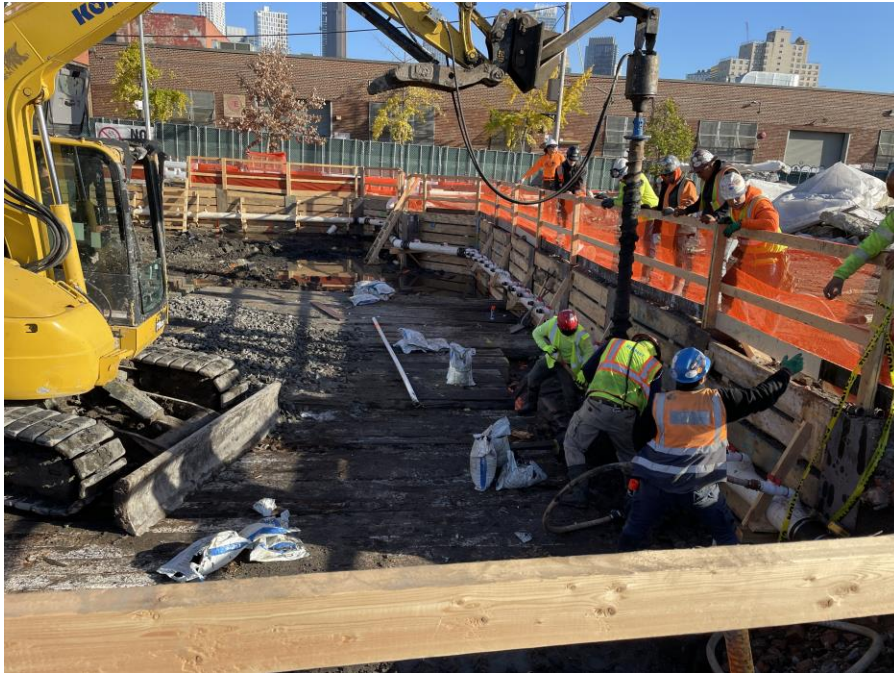

Site Photographs:

Photo 1: Kingdom installing wells for the dewatering system in the northern part of Society Brooklyn (facing northeast)