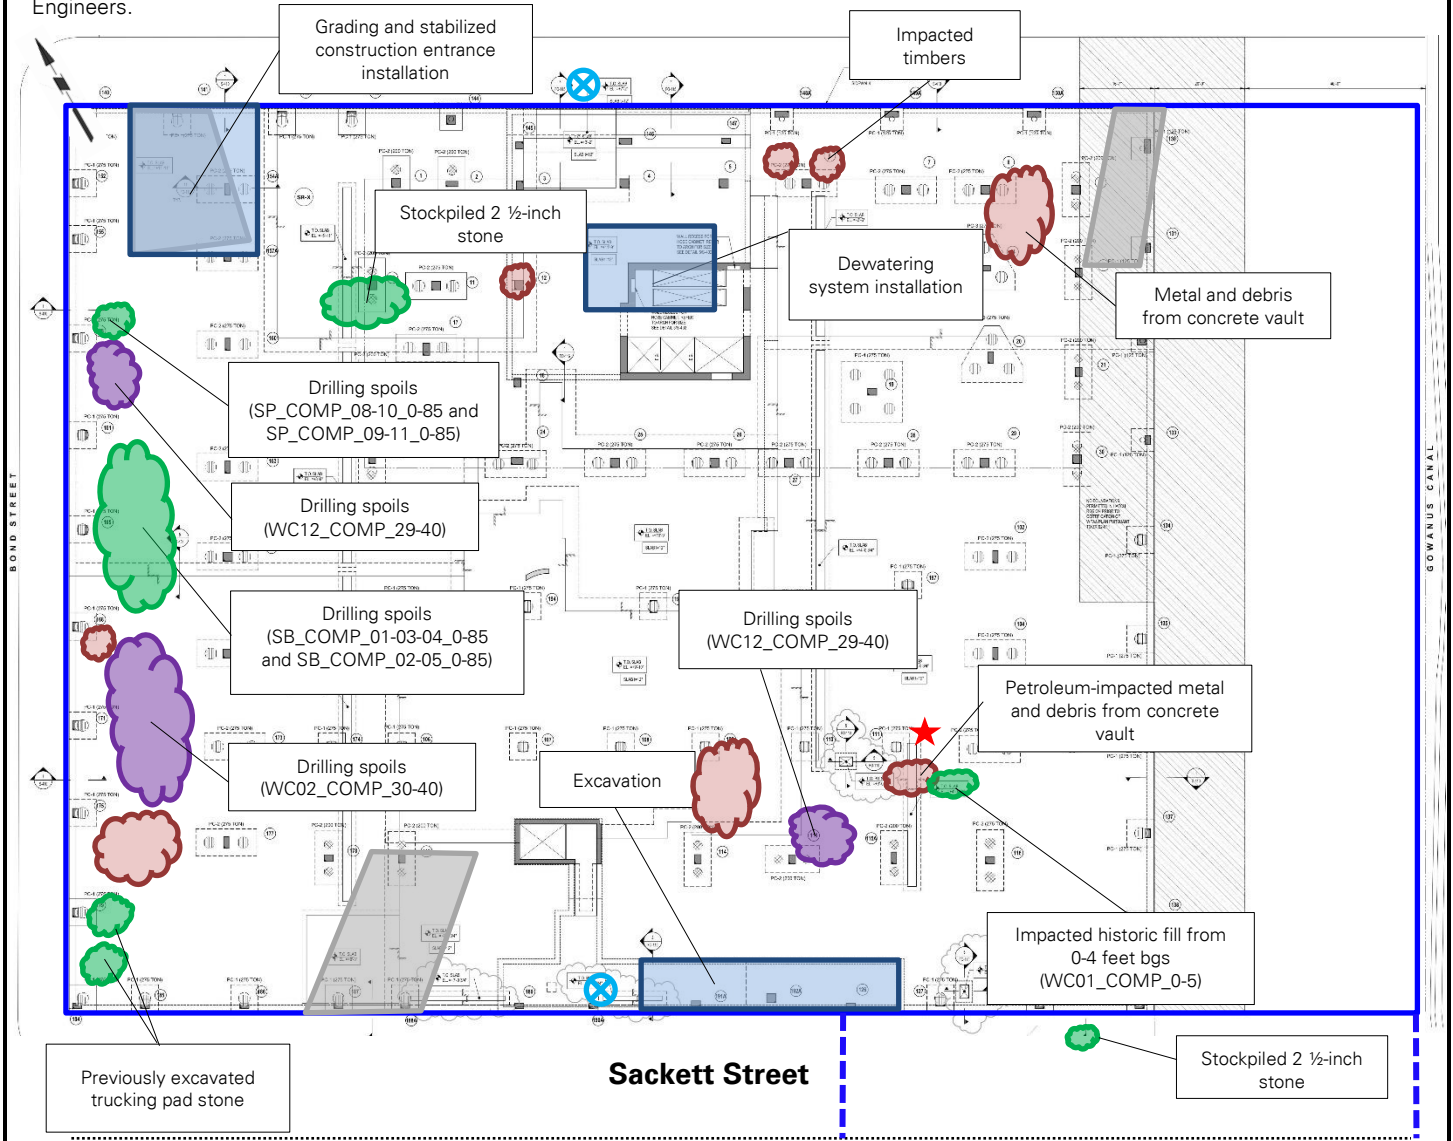

- Excavated historic fill was live-loaded into permitted tri-axle trucks for off-site disposal.
- Kingdom installed foundation piles in the northern and southwestern parts of Sackett Place.
  - The foundation piles were advanced to a maximum depth of about 85 feet below grade surface (bgs). Drilling spoils were screened for odor, staining, and organic vapors using a PID. MGP impacts, including a maximum PID reading of 1.2 ppm and mothball-like odors, were observed in one of the foundation piles.
  - The MGP-impacted drilling spoils were segregated and added to existing stockpiles in the northern part of Sackett Place on top of and covered with polyethylene sheeting pending future off-site disposal.
  - The non-MGP-impacted drilling spoils were added to existing stockpiles in the western and northern parts of Sackett Place on top of and covered with polyethylene sheeting pending future off-site disposal.

**Site Map 1:**

**Legend**

-  Approximate BCP site boundary
-  Approximate construction fence boundary

**Notes**

1. Base map adapted from 24 March 2022 RAWP, Figure 2 – Site Plan.
2. This Site Map is provided for context only; refer to the Northern (Society Brooklyn) and Southern (Sackett Place) Work Area Maps on the following pages for work and air monitoring location(s).

### Site Map 2: Northern Work Area Map (Society Brooklyn)

Base map adapted from 1 April 2022 drawing FO-201.00, "Ground Floor Framing Plan" for Society Brooklyn, prepared by DeSimone Consulting Engineers.