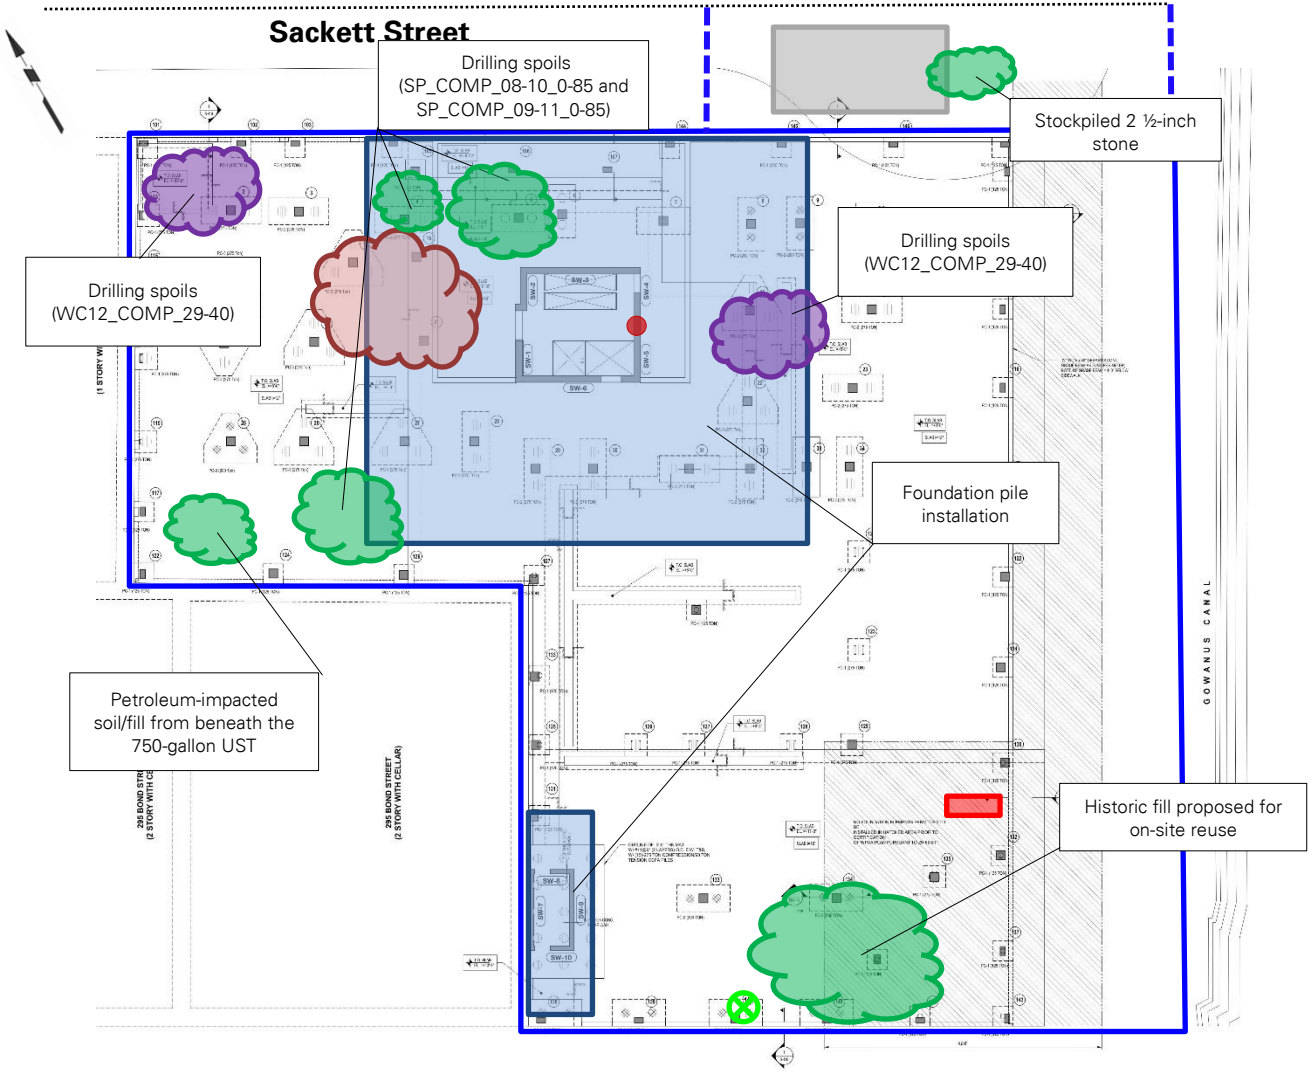

Site Map 3: Southern Work Area Map (Sackett Place)

Base map adapted from 1 April 2022 drawing FO-201.00, "Ground Floor Framing Plan" for Sackett Place, prepared by DeSimone Consulting Engineers.

Legend:

- Approximate site boundary
- Approximate construction fence boundary
- ⊗ Upwind air monitoring station
- ⊗ Downwind air monitoring station
- Approximate work area
- Approximate stabilized construction entrance
- ☁ Approximate soil/fill stockpile location
- ☁ Approximate MGP-impacted stockpile location
- ☁ Approximate C&D debris stockpile location
- Approximate location of MGP-impacted pile drilled today
- Approximate location of 750-gallon UST

Cc:	J. Hayes, M. Burke, P. Farnham, E. Adkins, A. Nesci	By:	Eddie Cai Langan, D.P.C.