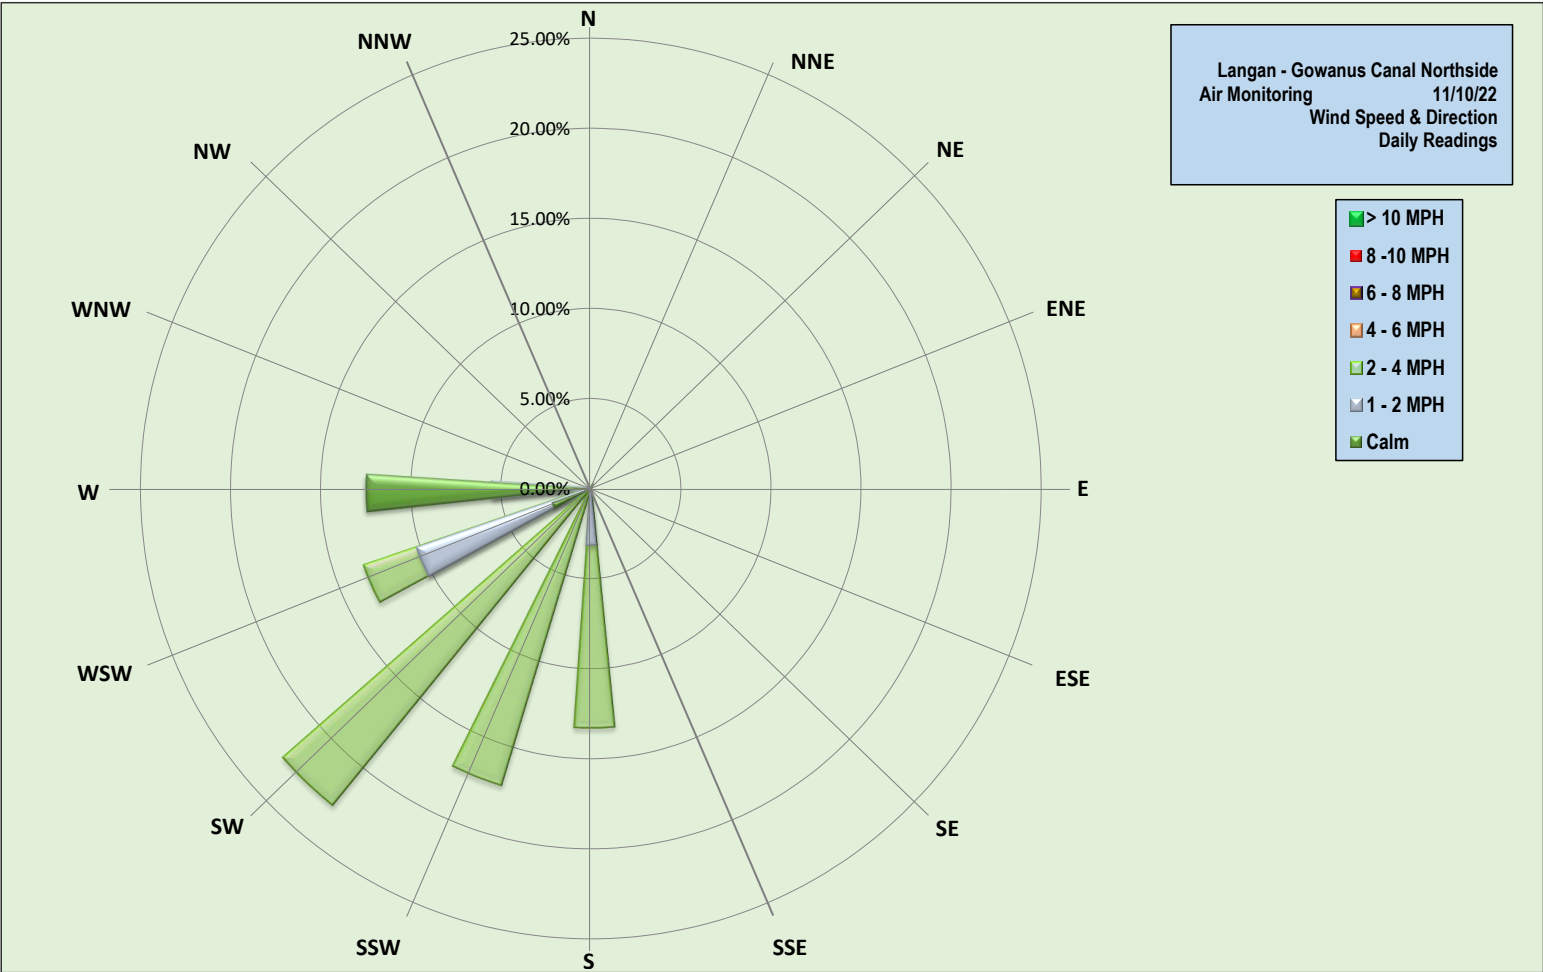

Langan - Gowanus Canal Northside
Air Monitoring 11/10/22
Wind Speed & Direction
Daily Readings

- > 10 MPH
- 8 - 10 MPH
- 6 - 8 MPH
- 4 - 6 MPH
- 2 - 4 MPH
- 1 - 2 MPH
- Calm

Thursday, November 10, 2022									
Number of Instances Where Downwind Particulates Exceeds Upwind Particulate + 150 =									0
Number of Comparable Data Points =									620
Start Time:									7:00
End Time:									17:34
PARTICULATE DATA									
Upwind			Downwind						Exceeds Particulate Alarm Limit
Time	Concentration (ug/m³)	15-Min Avg Concentration (ug/m³)	Time	Concentration (ug/m³)	15-Min Avg Concentration (ug/m³)	Time	Concentration (ug/m³)	15-Min Avg Concentration (ug/m³)	
7:00	27.5	-	7:00	14.0	-	7:00	20.5	-	-
7:01	27.0	-	7:01	19.3	-	7:01	22.0	-	-
7:02	19.8	-	7:02	16.8	-	7:02	16.5	-	-
7:03	19.3	-	7:03	17.5	-	7:03	17.3	-	-
7:04	18.3	-	7:04	18.3	-	7:04	17.0	-	-
7:05	17.3	-	7:05	19.0	-	7:05	17.0	-	-
7:06	17.5	-	7:06	18.8	-	7:06	17.0	-	-
7:07	19.8	-	7:07	18.0	-	7:07	17.0	-	-
7:08	19.0	-	7:08	17.5	-	7:08	17.0	-	-
7:09	19.8	-	7:09	17.0	-	7:09	17.0	-	-
7:10	21.3	-	7:10	17.5	-	7:10	17.0	-	-
7:11	21.5	-	7:11	18.0	-	7:11	17.0	-	-
7:12	21.8	-	7:12	18.8	-	7:12	17.0	-	-
7:13	23.0	-	7:13	22.8	-	7:13	17.5	-	-
7:14	21.5	-	7:14	31.5	-	7:14	17.8	-	-
7:15	21.0	20.5	7:15	69.8	22.7	7:15	17.8	17.5	-
7:16	22.5	20.2	7:16	47.0	24.5	7:16	18.0	17.2	-
7:17	22.5	20.4	7:17	33.3	25.6	7:17	18.0	17.3	-
7:18	22.0	20.6	7:18	29.8	26.5	7:18	18.0	17.3	-
7:19	20.5	20.7	7:19	23.0	26.8	7:19	18.0	17.4	-
7:20	20.0	20.9	7:20	23.8	27.1	7:20	18.0	17.5	-
7:21	20.8	21.1	7:21	22.5	27.3	7:21	20.8	17.7	-
7:22	22.8	21.3	7:22	21.3	27.6	7:22	21.5	18.0	-
7:23	21.8	21.5	7:23	21.8	27.8	7:23	18.0	18.1	-
7:24	20.5	21.6	7:24	20.5	28.1	7:24	18.3	18.2	-
7:25	23.3	21.7	7:25	20.0	28.2	7:25	19.8	18.4	-
7:26	23.0	21.8	7:26	20.0	28.4	7:26	19.0	18.5	-
7:27	22.5	21.8	7:27	23.5	28.7	7:27	19.8	18.7	-
7:28	21.3	21.7	7:28	21.0	28.6	7:28	21.5	18.9	-
7:29	20.5	21.7	7:29	21.3	27.9	7:29	21.5	19.2	-
7:30	20.3	21.6	7:30	23.5	24.8	7:30	22.8	19.5	-
7:31	21.3	21.5	7:31	25.0	23.3	7:31	34.3	20.6	-
7:32	22.0	21.5	7:32	28.0	23.0	7:32	39.8	22.1	-
7:33	21.0	21.4	7:33	38.8	23.6	7:33	30.5	22.9	-
7:34	21.0	21.5	7:34	41.3	24.8	7:34	27.5	23.5	-
7:35	22.0	21.6	7:35	35.8	25.6	7:35	25.3	24.0	-
7:36	23.3	21.8	7:36	38.0	26.6	7:36	25.0	24.3	-
7:37	24.5	21.9	7:37	36.3	27.6	7:37	24.0	24.5	-
7:38	25.5	22.1	7:38	25.3	27.9	7:38	23.3	24.8	-
7:39	27.8	22.6	7:39	24.8	28.2	7:39	23.0	25.1	-
7:40	26.0	22.8	7:40	28.3	28.7	7:40	22.3	25.3	-
7:41	25.8	23.0	7:41	30.0	29.4	7:41	22.0	25.5	-
7:42	27.0	23.3	7:42	29.0	29.7	7:42	22.0	25.6	-
7:43	24.8	23.5	7:43	30.8	30.4	7:43	22.5	25.7	-
7:44	25.3	23.8	7:44	36.3	31.4	7:44	23.0	25.8	-
7:45	26.0	24.2	7:45	59.0	33.8	7:45	23.8	25.9	-
7:46	26.0	24.5	7:46	46.3	35.2	7:46	24.0	25.2	-
7:47	27.0	24.9	7:47	36.0	35.7	7:47	23.3	24.1	-
7:48	27.5	25.3	7:48	33.3	35.3	7:48	22.0	23.5	-
7:49	26.0	25.6	7:49	30.5	34.6	7:49	22.0	23.2	-
7:50	26.5	25.9	7:50	34.0	34.5	7:50	25.0	23.1	-
7:51	26.0	26.1	7:51	30.0	34.0	7:51	26.0	23.2	-
7:52	26.0	26.2	7:52	32.5	33.7	7:52	26.8	23.4	-
7:53	27.0	26.3	7:53	47.8	35.2	7:53	25.8	23.6	-
7:54	30.0	26.5	7:54	46.3	36.7	7:54	26.8	23.8	-
7:55	27.5	26.6	7:55	43.8	37.7	7:55	26.0	24.1	-
7:56	28.0	26.7	7:56	47.8	38.9	7:56	24.8	24.2	-
7:57	28.8	26.8	7:57	44.5	39.9	7:57	26.8	24.6	-
7:58	28.0	27.0	7:58	52.5	41.4	7:58	26.3	24.8	-
7:59	28.8	27.3	7:59	45.8	42.0	7:59	25.0	24.9	-
8:00	29.0	27.5	8:00	53.5	41.6	8:00	25.0	25.0	-
8:01	28.0	27.6	8:01	48.0	41.7	8:01	25.3	25.1	-
8:02	28.8	27.7	8:02	34.8	41.7	8:02	25.3	25.2	-
8:03	30.8	27.9	8:03	31.3	41.5	8:03	26.5	25.5	-
8:04	28.8	28.1	8:04	30.5	41.5	8:04	28.8	26.0	-
8:05	29.8	28.3	8:05	29.8	41.2	8:05	26.0	26.1	-
8:06	30.5	28.6	8:06	32.5	41.4	8:06	26.0	26.1	-
8:07	30.8	29.0	8:07	32.0	41.4	8:07	26.0	26.0	-
8:08	31.0	29.2	8:08	33.8	40.4	8:08	28.0	26.2	-
8:09	32.5	29.4	8:09	32.3	39.5	8:09	26.0	26.1	-