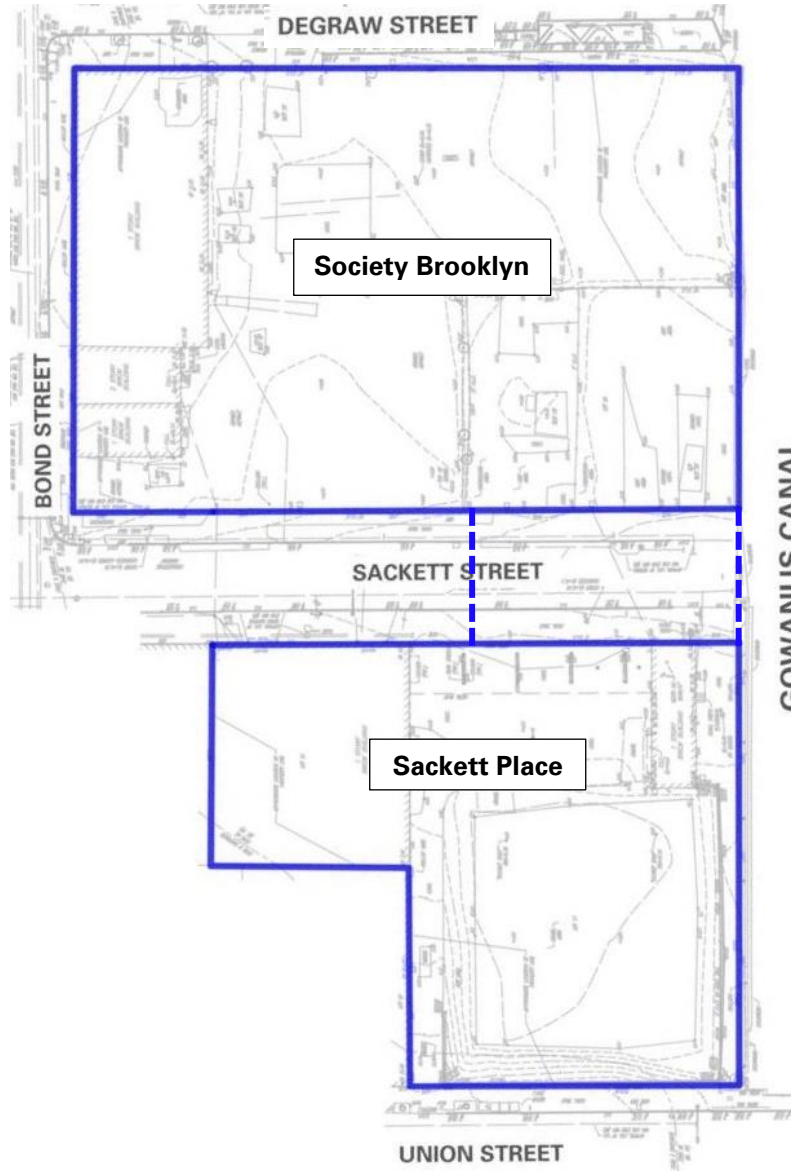

- Excavated historic fill was live-loaded into permitted tri-axle trucks for off-site disposal.
- Kingdom installed foundation piles in the northern and southwestern parts of Sackett Place.
  - The foundation piles were advanced to a maximum depth of about 85 feet below grade surface (bgs). Drilling spoils were screened for odor, staining, and organic vapors using a PID. MGP impacts, including a maximum PID reading of 1.2 ppm and mothball-like odors, were observed in one of the foundation piles.
  - The MGP-impacted drilling spoils were segregated and added to existing stockpiles in the northern part of Sackett Place on top of and covered with polyethylene sheeting pending future off-site disposal.
  - The non-MGP-impacted drilling spoils were added to existing stockpiles in the western and northern parts of Sackett Place on top of and covered with polyethylene sheeting pending future off-site disposal.

**Site Photographs:**

**Photo 1:** Kingdom installing wells for the dewatering system in the northern part of Society Brooklyn (facing northeast)

**Photo 2:** Kingdom installing foundation piles in the northern part of Sackett Place (facing southwest)

**Site Map 1:**

**Legend**

-  Approximate BCP site boundary
-  Approximate construction fence boundary

**Notes**

1. Base map adapted from 24 March 2022 RAWP, Figure 2 – Site Plan.
2. This Site Map is provided for context only; refer to the Northern (Society Brooklyn) and Southern (Sackett Place) Work Area Maps on the following pages for work and air monitoring location(s).