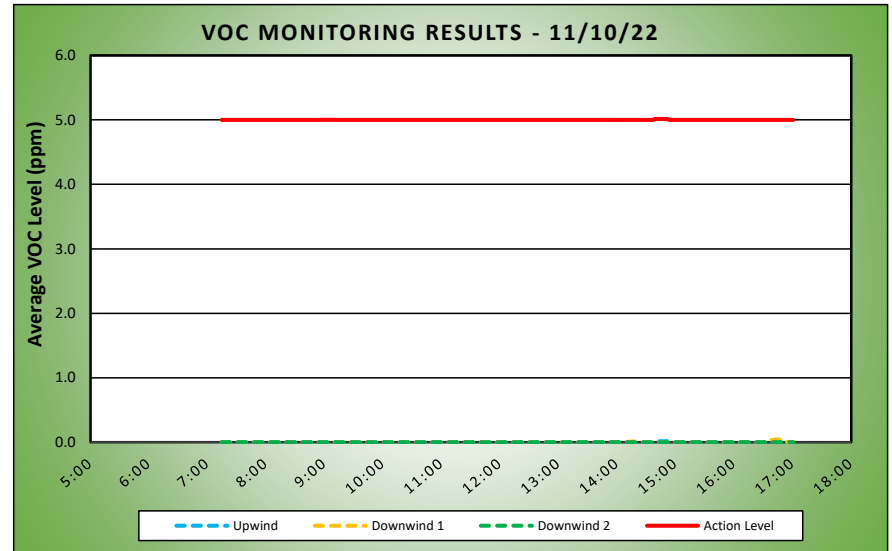

DAILY AIR MONITORING REPORT				11/10/22	
	Gowanus Canal Northside				Project number: 170295301	
	267 Bond Street, Brooklyn, New York				Page 1 of 2	Rev. No. 0
					Submitted By:	
					Dust Action Level	150 $\mu\text{g}/\text{m}^3$
				TVOC Action Level	5 ppm	

Weather Data Range for Work Day		Wind Direction	WSW	Relative Humidity (%)	0.0 - 0.0	Daily Rain (in)	0.00	Readings in the summary table and graphs below are the reported downwind concentrations.
Temp (°F)	47.0 - 68.0	Wind Speed (MPH)	0.6 - 4.0	Barometer (inHg)	0.00 - 0.00			

Station Location Area	Work	Daily Avg. Dust Concentration ($\mu\text{g}/\text{m}^3$)	Max 15 Min Dust Concentration ($\mu\text{g}/\text{m}^3$)	Time of Maximum 15 Minute Avg Dust Reading	Daily Avg. VOC Concentration (ppm)	Max 15 Min VOC Concentration (ppm)	Time of Max VOC Reading
Upwind		21.8	52.7	13:05	0.0	0.0	14:41
Downwind 1		31.6	81.7	12:21	0.0	0.0	16:51
Downwind 2		20.4	40.6	14:10	0.0	0.0	7:15

Air Monitoring Notes:

Sampling Notes:

Weather Notes: