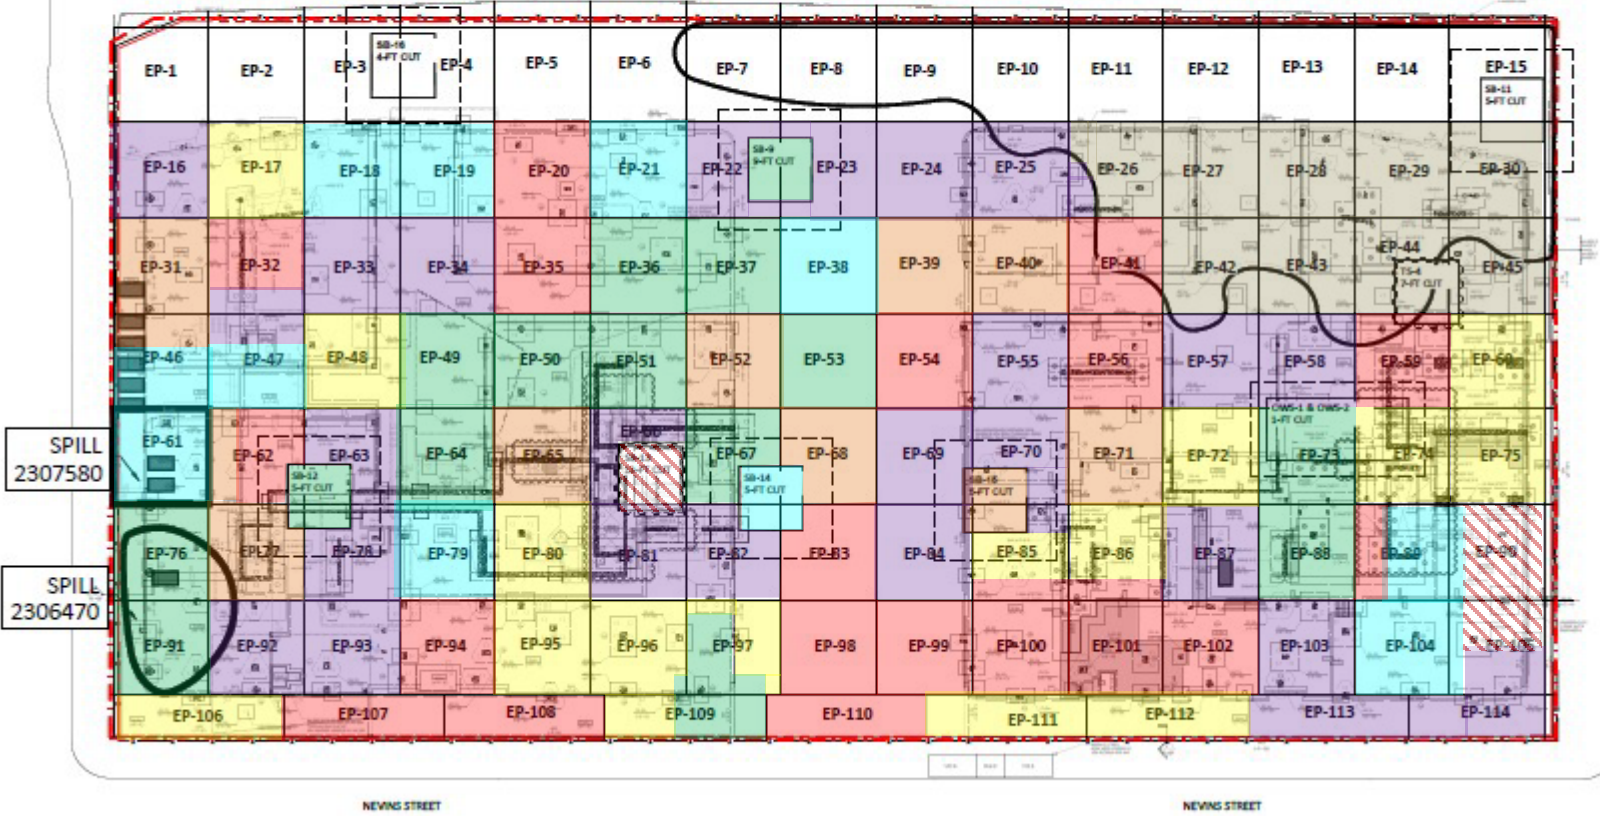

IMPACT ENVIRONMENTAL

welcome to solid ground...

170 Keyland Court | Bohemia | NY | 11716 | 631.269.8800

www.impactenvironmental.com

A B C D E F G H I J K L M N O

GOWANUS CANAL

GOWANUS CANAL

1
2
3
4
5
6
7
8

- = 2' Excavation
- = 4' Excavation
- = 6' Excavation
- = 7-8' Excavation
- = 9' Excavation
- = 10' Excavation
- = 11' Excavation
- = 19' Excavation