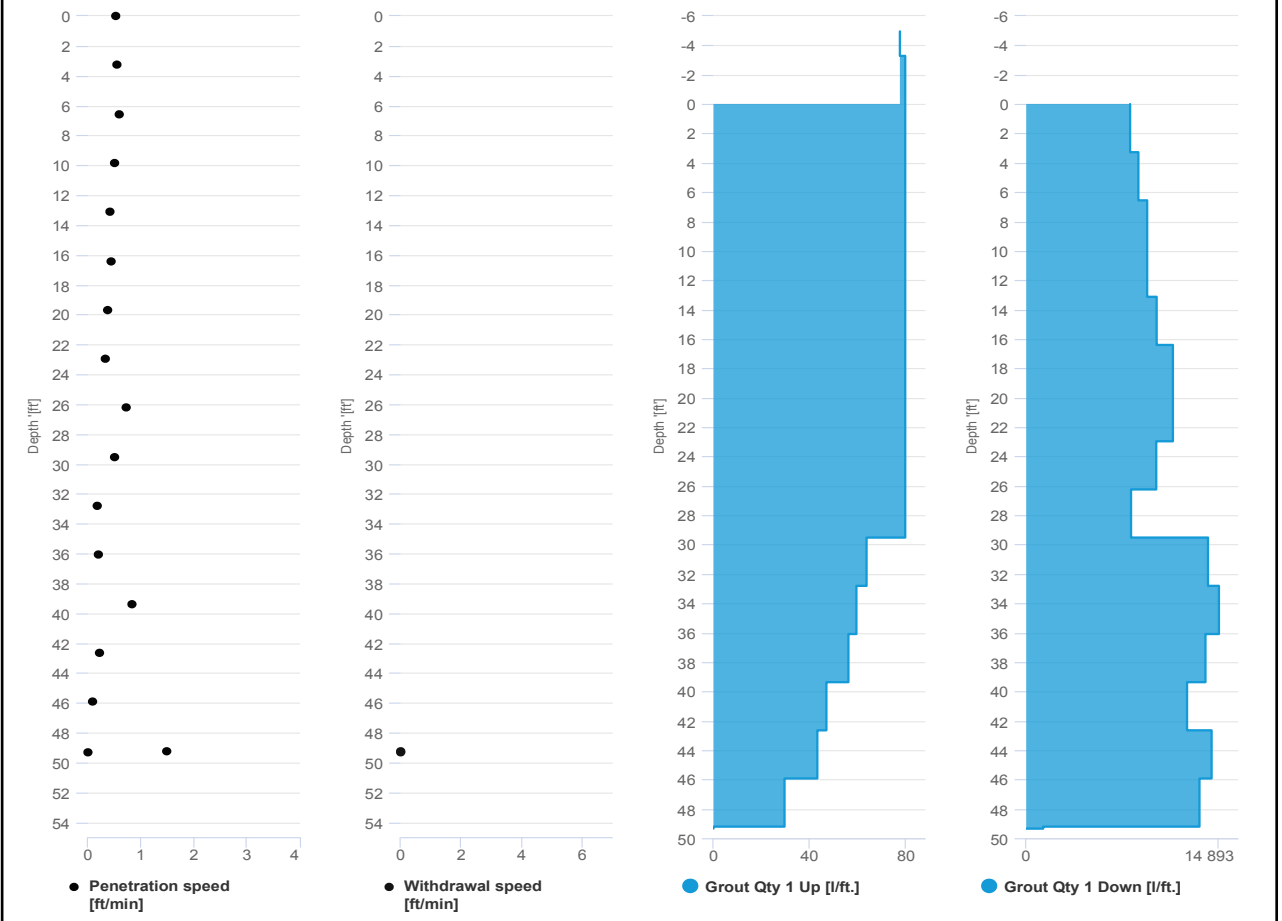

SCM Report

Project name: Douglass Street BCG ISS   Element name: 224a
Project number

Start date: 07/19/2024

Drilling rig: BG36H_5717

Details		Start time	
Max. depth	49.34 ft.		03:47 PM
Volume/m 1	102.05 ft³	End Date	07/19/2024
		End time	06:31 PM
		Production duration	02:44:21
		Final depth time	06:18 PM
		Total suspension quantity	1,534.035 ft³