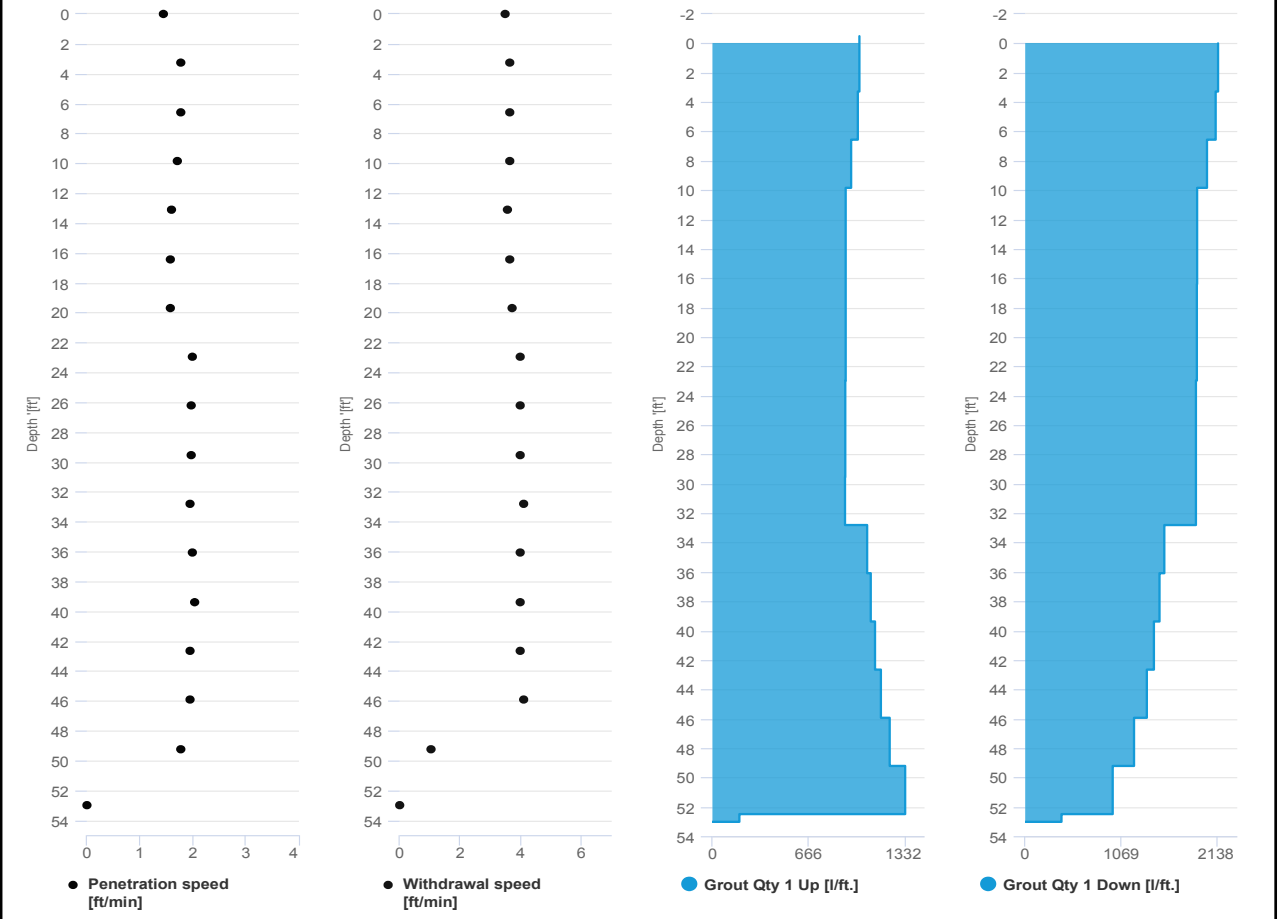

SCM Report

Project name: Douglass Street BCG ISS   Element name: 030b
Project number

Start date: 07/19/2024

Drilling rig: BG36H_5717

Details		Start time: 10:16 AM	
Max. depth: 53.01 ft.		End Date: 07/19/2024	
Volume/m 1: 26.48 ft³		End time: 11:03 AM	
		Production duration: 00:46:39	
		Final depth time: 10:46 AM_	
		Total suspension quantity: 426.319 ft³