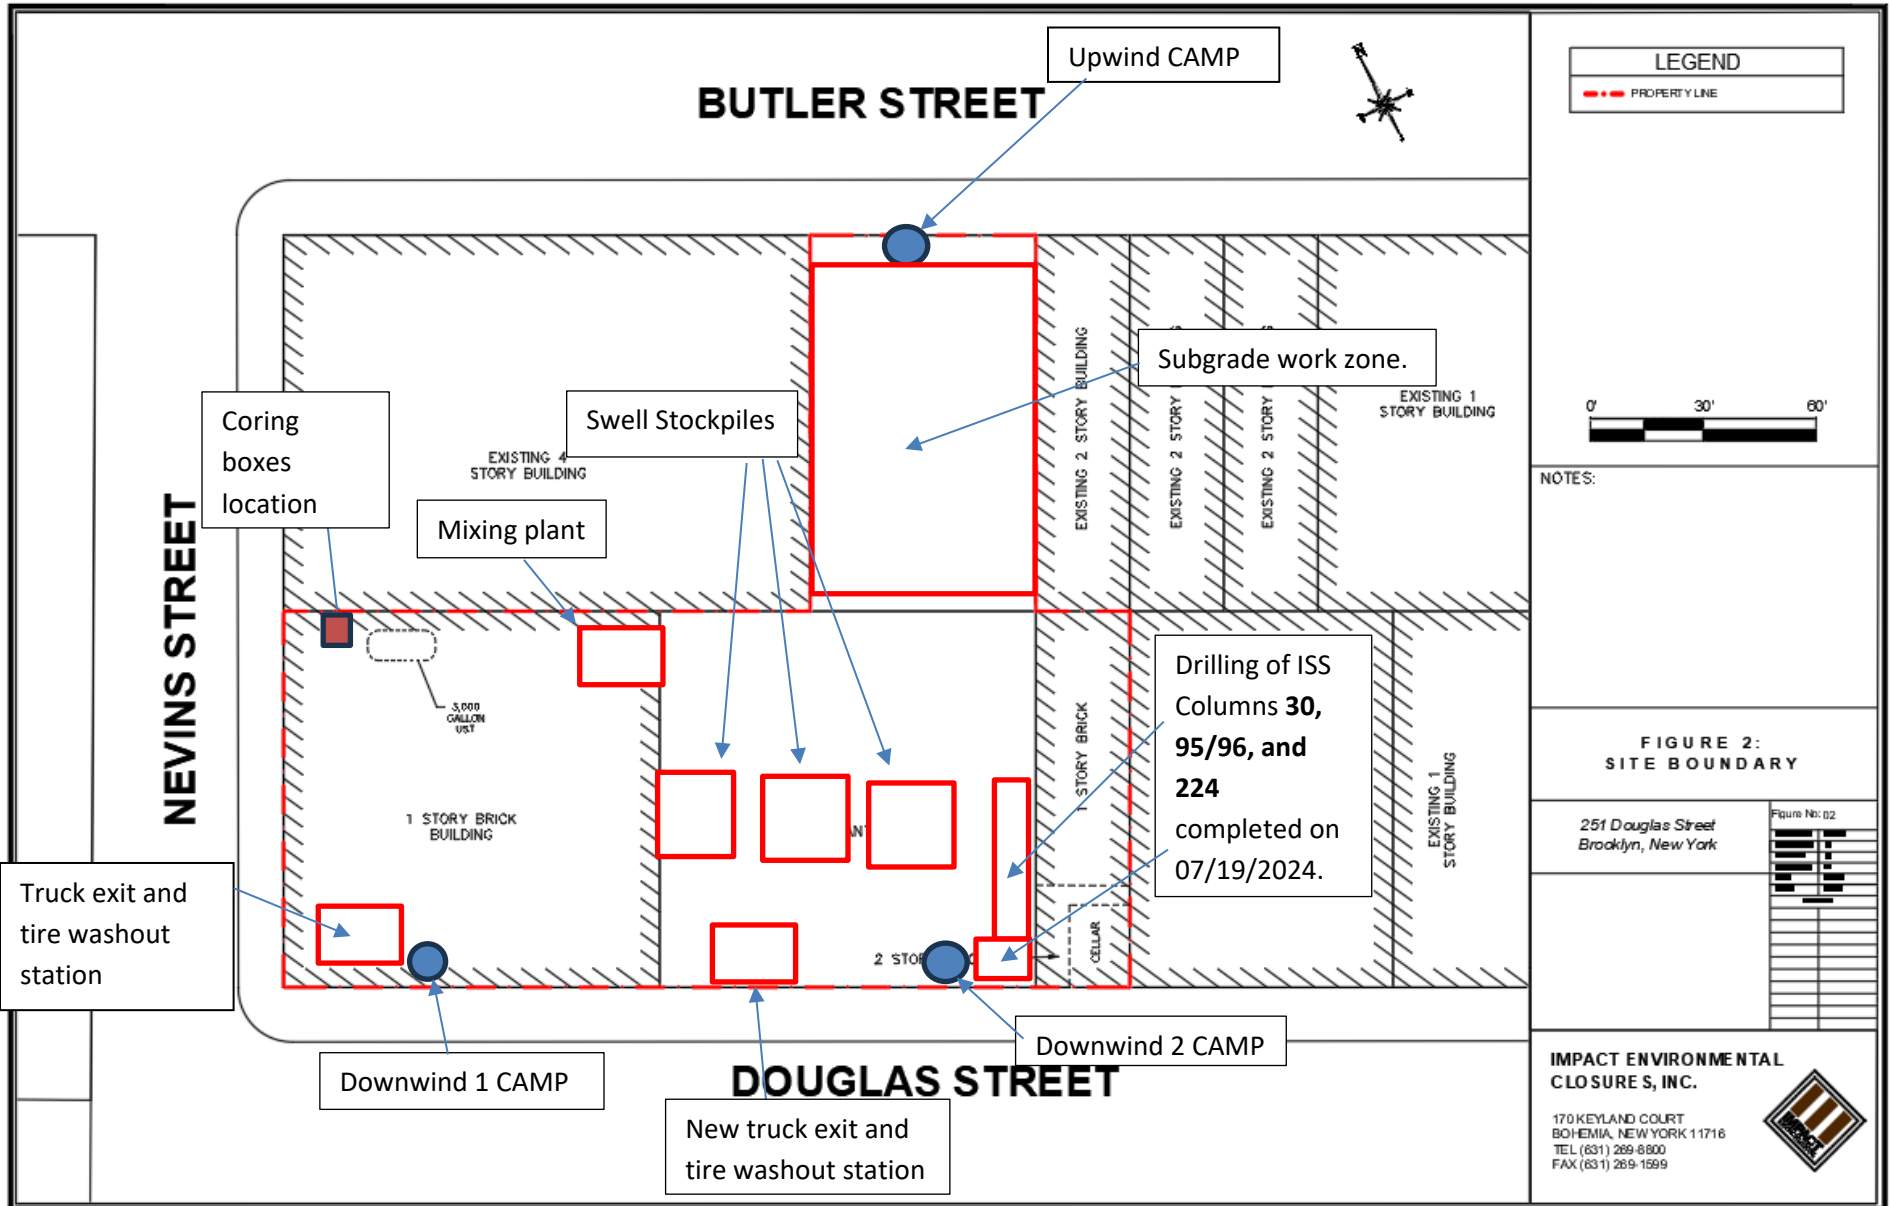

NOTES:

FIGURE 2: SITE BOUNDARY

251 Douglas Street
Brooklyn, New York

Figure No: 02

IMPACT ENVIRONMENTAL CLOSURES, INC.

170 KEYLAND COURT
BOHEMIA, NEW YORK 11716
TEL (631) 269-8800
FAX (631) 269-1599