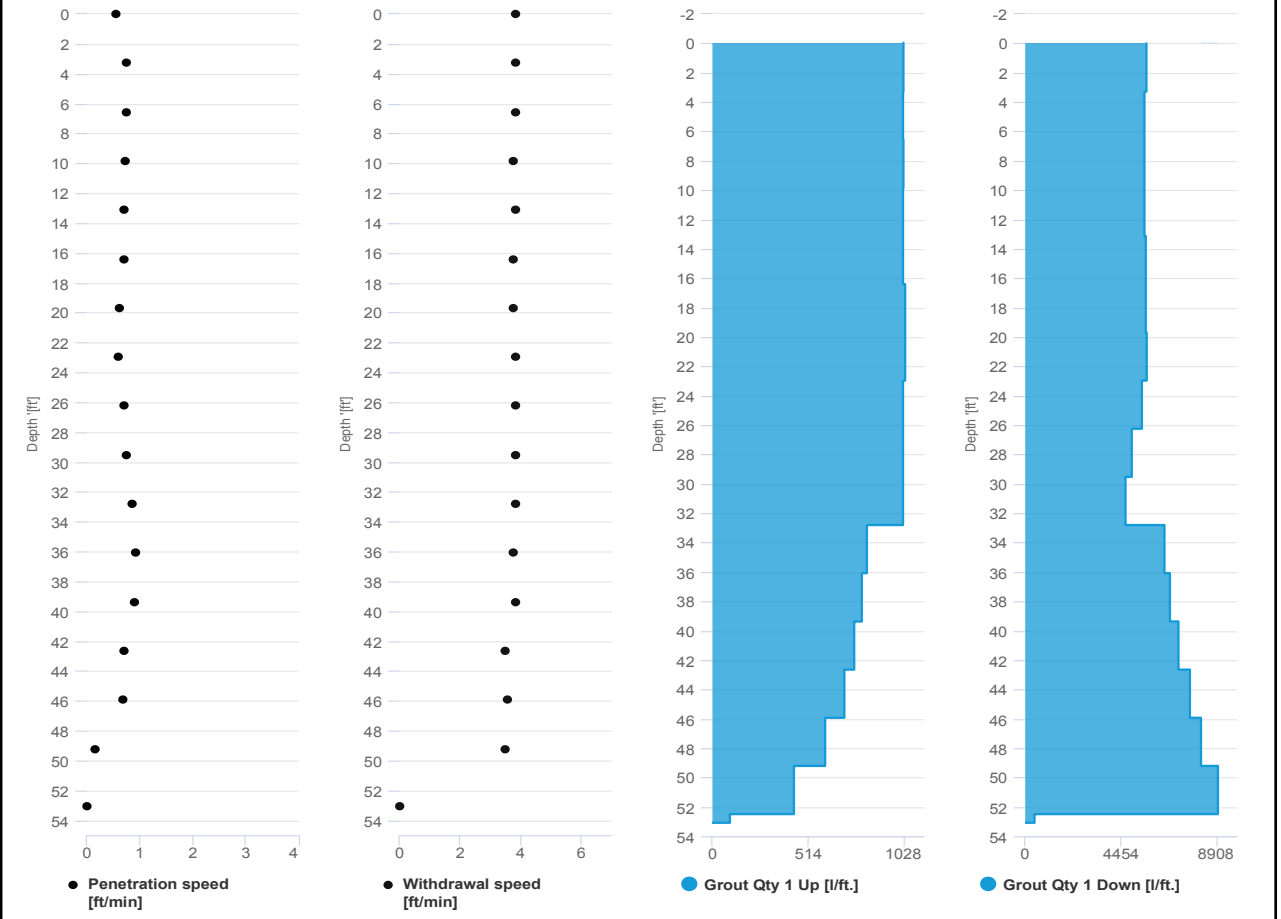

SCM Report

Project name: Douglass Street BCG ISS   Element name: 95196a
Project number

Start date: 07/19/2024

Drilling rig: BG36H_5717

Details		Start time: 12:30 PM	
Max. depth: 53.08 ft.		End Date: 07/19/2024	
Volume/m 1: 62.15 ft³		End time: 02:14 PM	
		Production duration: 01:44:31	
		Final depth time: 02:00 PM	
		Total suspension quantity: 1,007.634 ft³