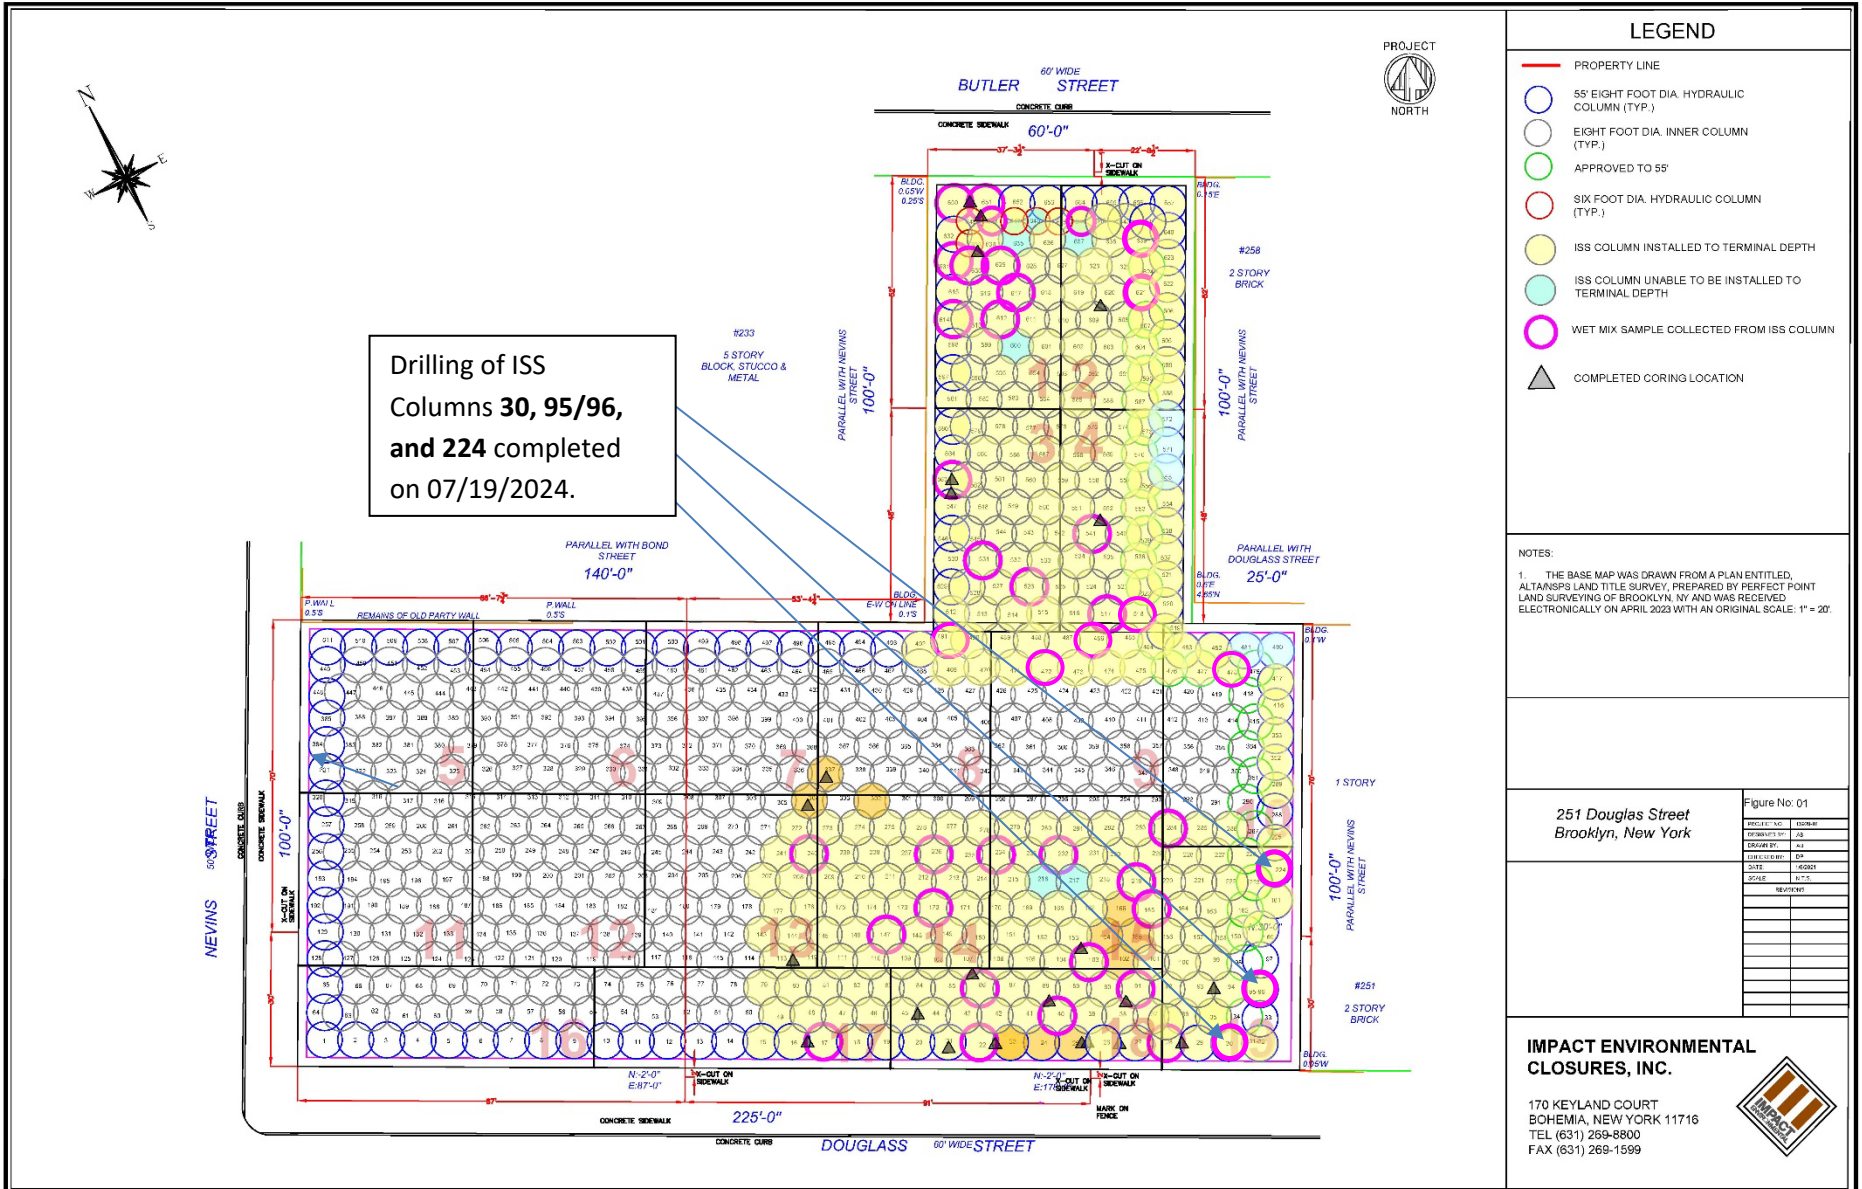

IMPACT ENVIRONMENTAL

welcome to solid ground...

170 Keyland Court | Bohemia | NY | 11716 | 631.269.8800

www.impactenvironmental.com