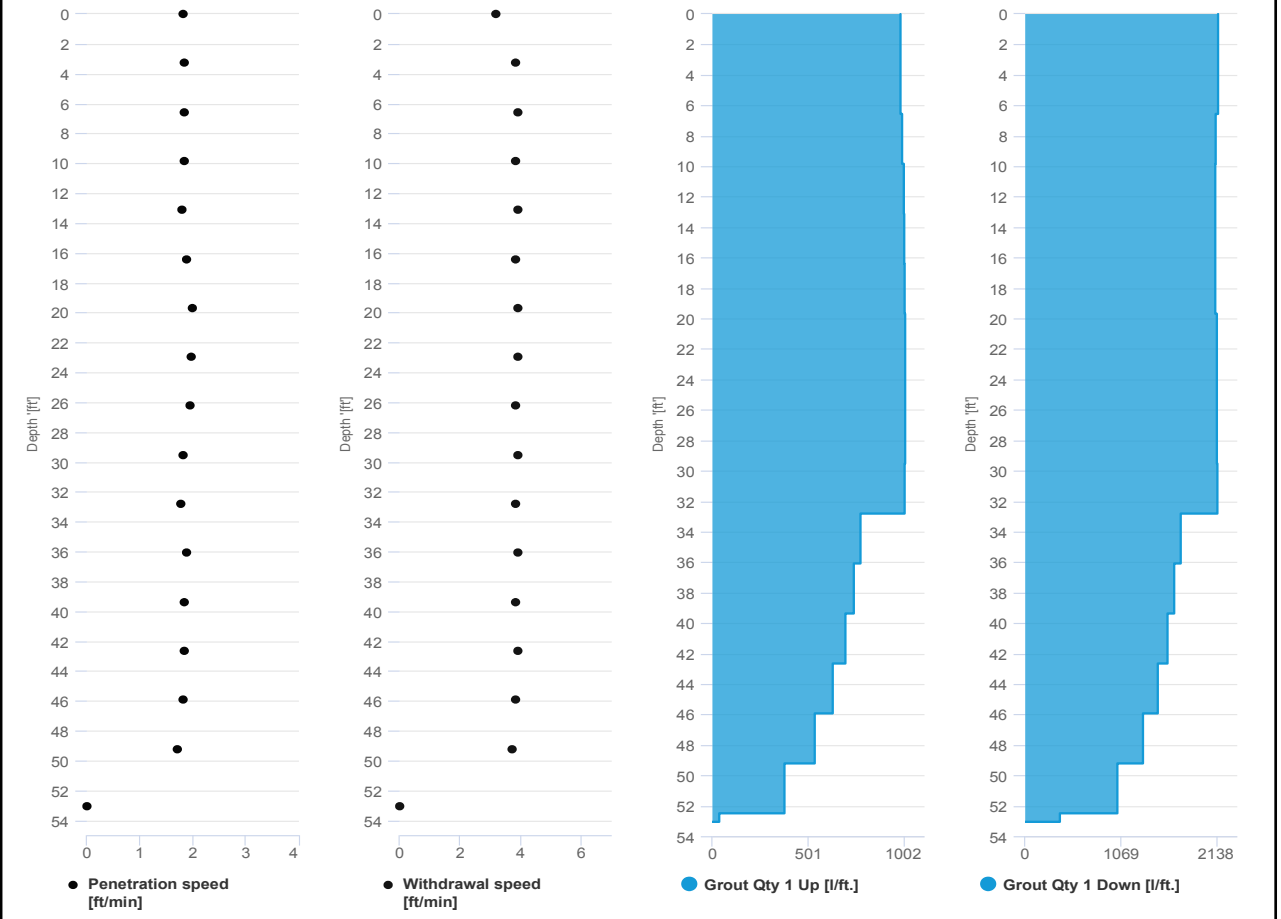

SCM Report

Project name: Douglass Street BCG ISS   Element name: 95196b
Project number

Start date: 07/19/2024

Drilling rig: BG36H_5717

Details		Start time: 02:14 PM	
Max. depth: 53.05 ft.		End Date: 07/19/2024	
Volume/m 1: 25.77 ft³		End time: 02:57 PM	
		Production duration: 00:43:09	
		Final depth time: 02:43 PM	
		Total suspension quantity: 416.324 ft³