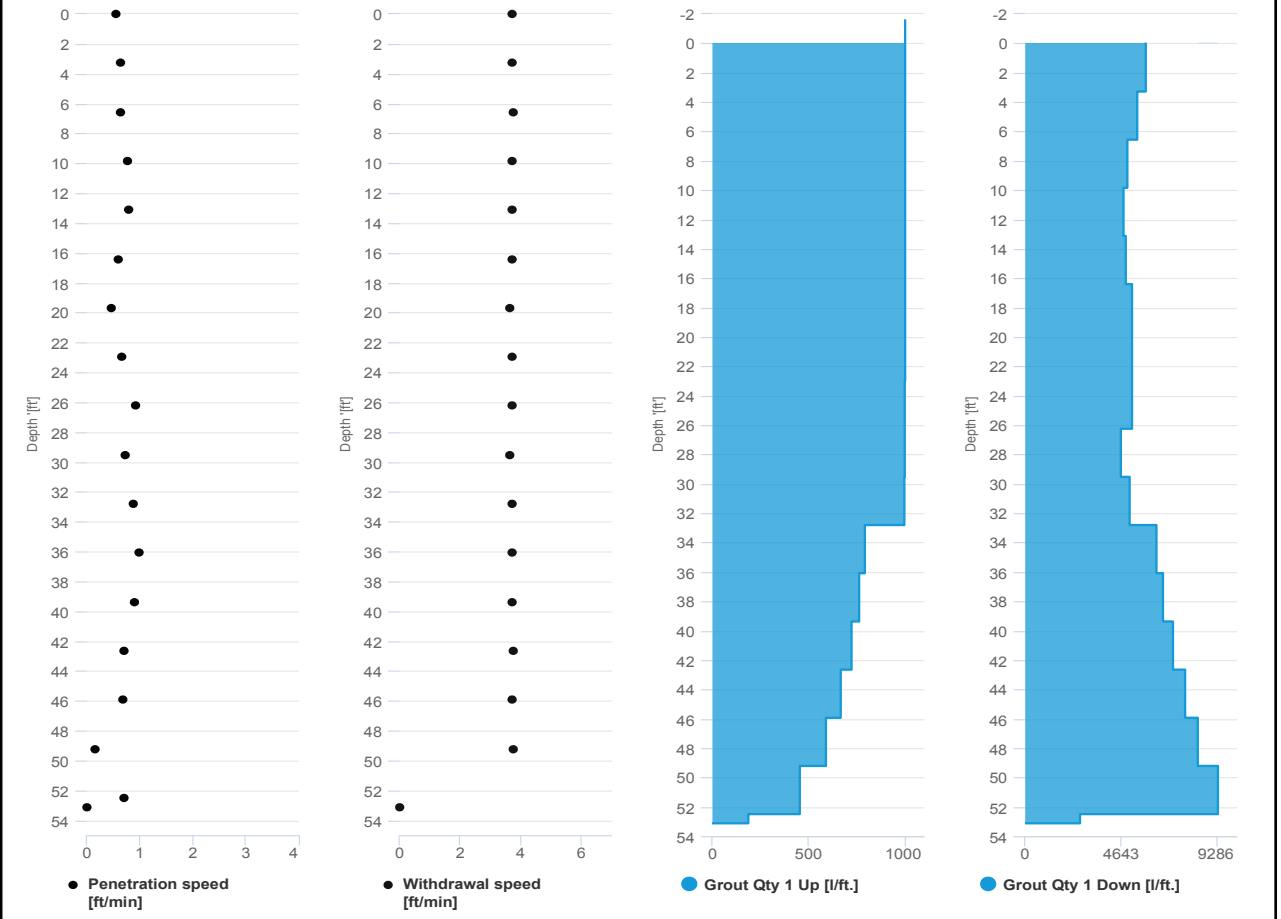

SCM Report

Project name: Douglass Street BCG ISS   Element name: 030a
Project number

Start date: 07/19/2024

Drilling rig: BG36H_5717

Details		Start time	08:27 AM
Max. depth	53.11 ft.	End Date	07/19/2024
Volume/m 1	61.44 ft³	End time	10:16 AM
		Production duration	01:49:21
		Final depth time	10:01 AM_
		Total suspension quantity	995.097 ft³