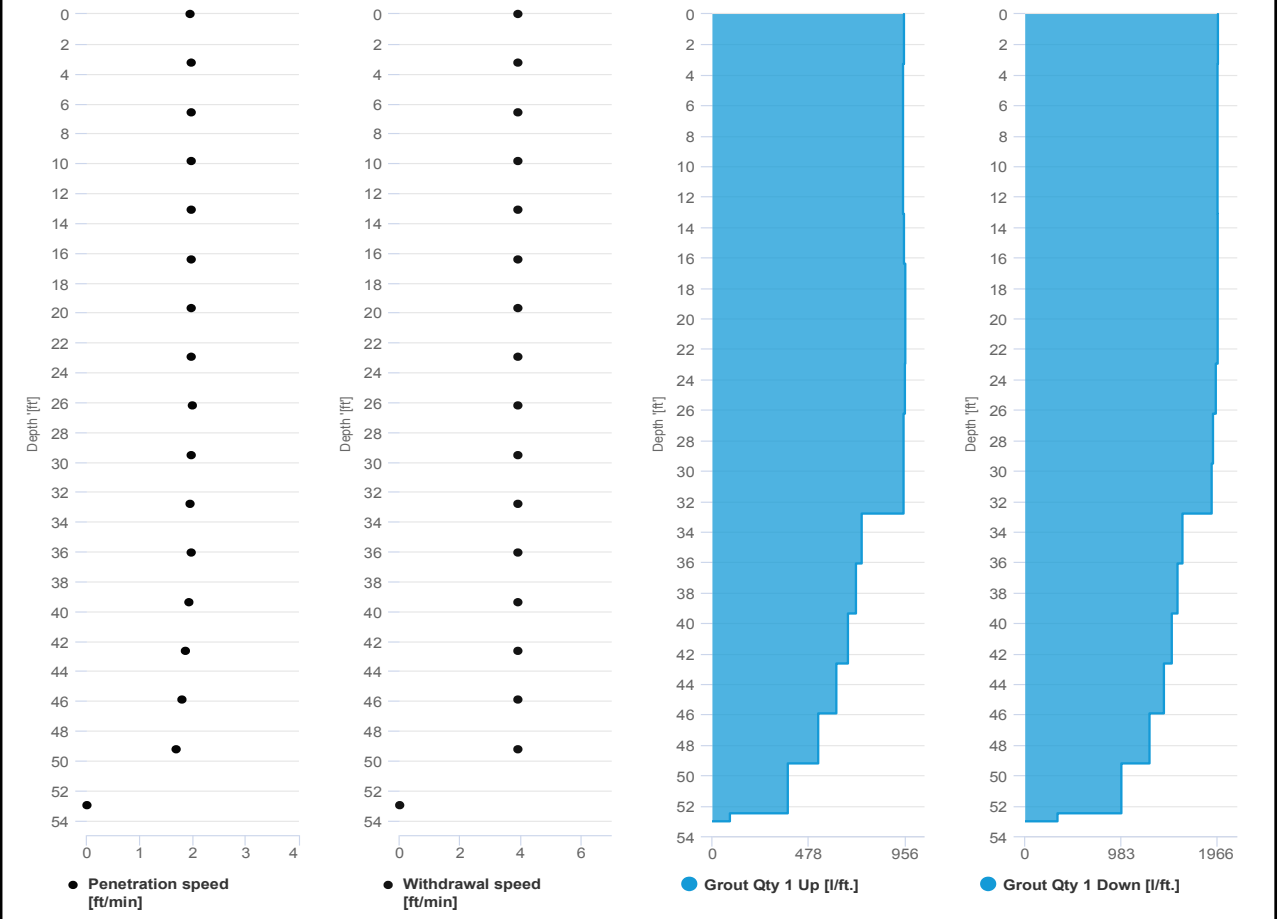

SCM Report

Project name	Douglass Street BCG ISS	Element name	224b
		Project number	

		Start date	07/19/2024

Drilling rig	BG36H_5717

Details		Start time	07:09 PM
Max. depth	53.01 ft.	End Date	07/19/2024
Volume/m 1	24.01 ft³	End time	07:51 PM
		Production duration	00:41:44
		Final depth time	07:37 PM
		Total suspension quantity	390.086 ft³