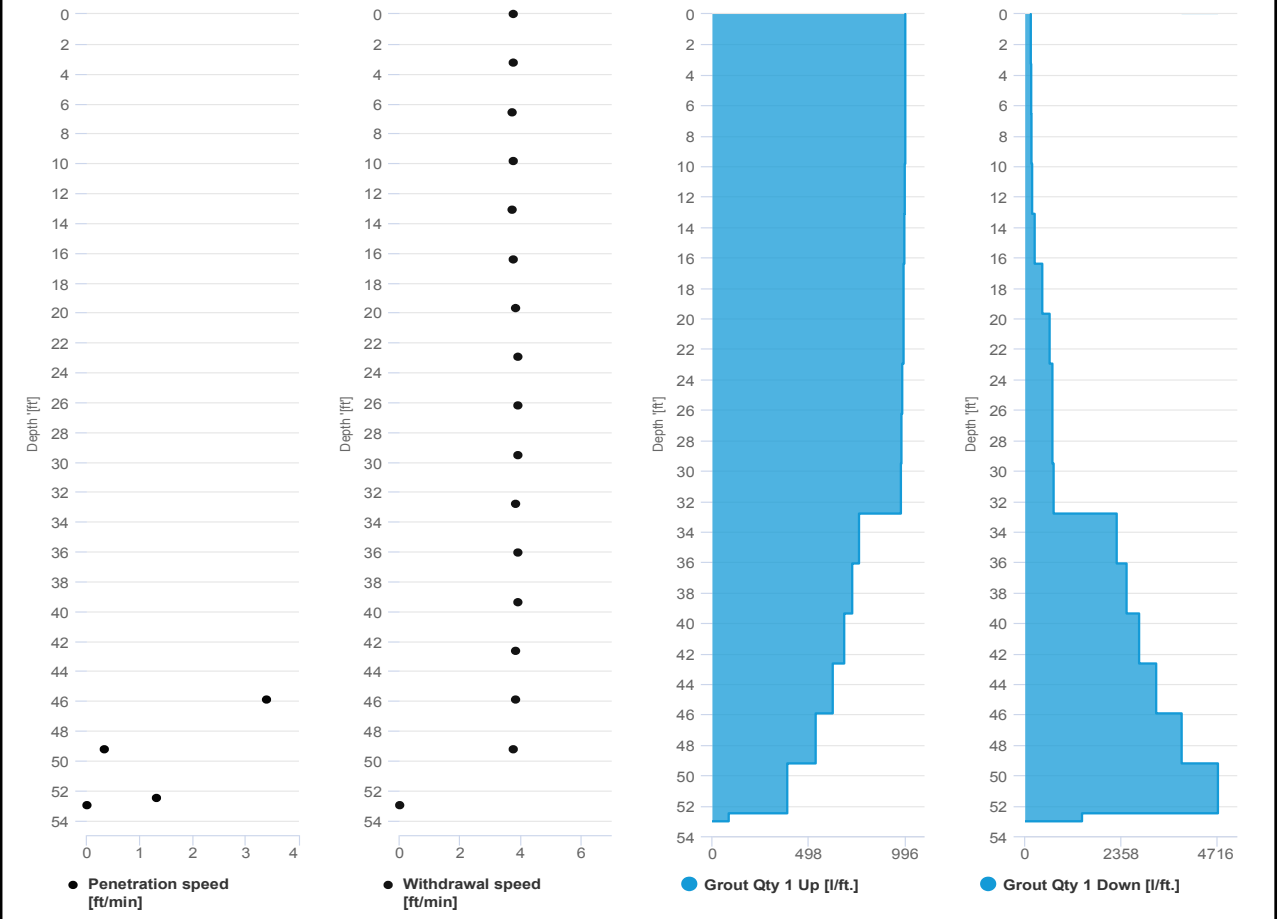

SCM Report

Project name: Douglass Street BCG ISS   Element name: 224a2
Project number

Start date: 07/19/2024

Drilling rig: BG36H_5717

Details		Start time: 06:38 PM	
Max. depth: 53.01 ft.		End Date: 07/19/2024	
Volume/m 1: 18.01 ft³		End time: 07:09 PM	
		Production duration: 00:31:13	
		Final depth time: 06:55 PM	
		Total suspension quantity: 291.911 ft³