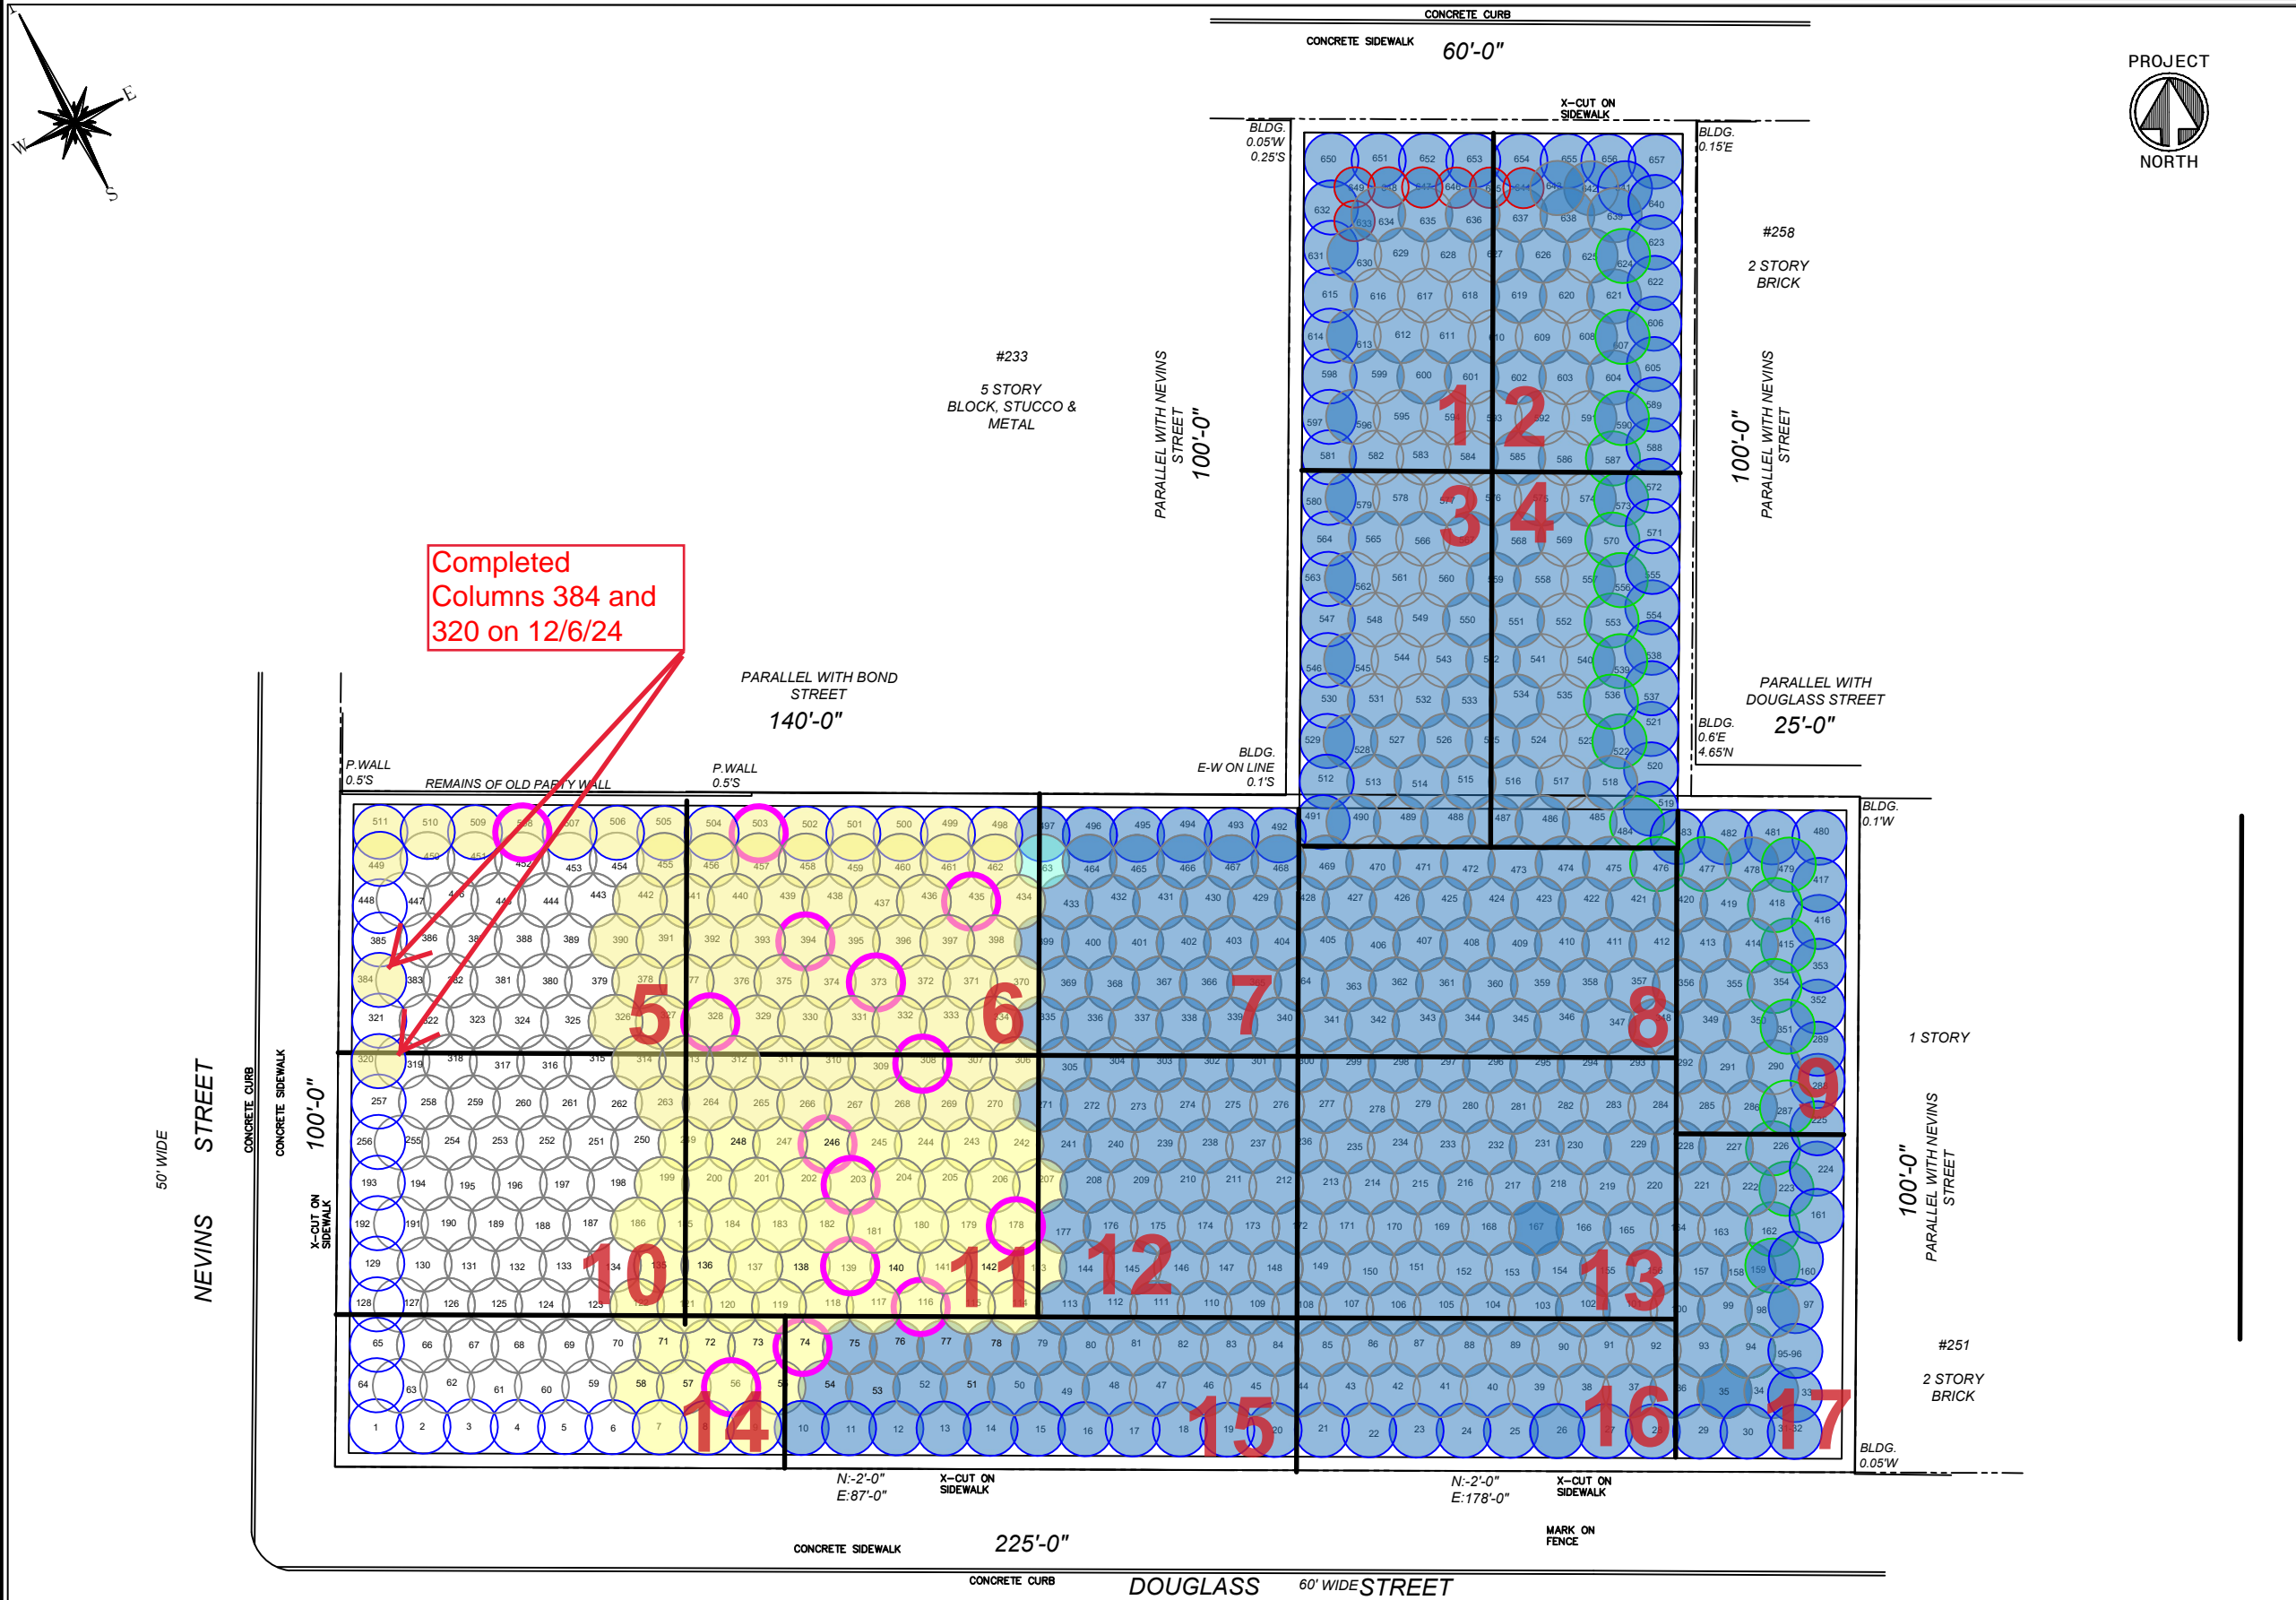

LEGEND

- PROPERTY LINE
- 55' EIGHT FOOT DIA. HYDRAULIC COLUMN (TYP.)
- EIGHT FOOT DIA. INNER COLUMN (TYP.)
- APPROVED TO 55'
- SIX FOOT DIA. HYDRAULIC COLUMN (TYP.)
- ISS COLUMN INSTALLED TO TERMINAL DEPTH
- ISS COLUMN UNABLE TO BE INSTALLED TO TERMINAL DEPTH
- ISS COLUMN / GRID APPROVED BY DEC
- WET MIX SAMPLE COLLECTED FROM ISS COLUMN
- COMPLETED CORING LOCATION

NOTES:
1. THE BASE MAP WAS DRAWN FROM A PLAN ENTITLED, ALTA/NSPS LAND TITLE SURVEY, PREPARED BY PERFECT POINT LAND SURVEYING OF BROOKLYN, NY AND WAS RECEIVED ELECTRONICALLY ON APRIL 2023 WITH AN ORIGINAL SCALE: 1" = 20'.

251 Douglass Street Brooklyn, New York		PROJECT NO:	13028-01	
		DESIGNED BY:	AB	
		DRAWN BY:	AB	
		CHECKED BY:	DP	
		DATE:	10/4/2024	
		SCALE:	N.T.S.	
		REVISIONS		

IMPACT ENVIRONMENTAL ENGINEERING & GEOLOGY PLLC.

170 KEYLAND COURT
BOHEMIA, NEW YORK 11716
TEL (631) 269-8800
FAX (631) 269-1599