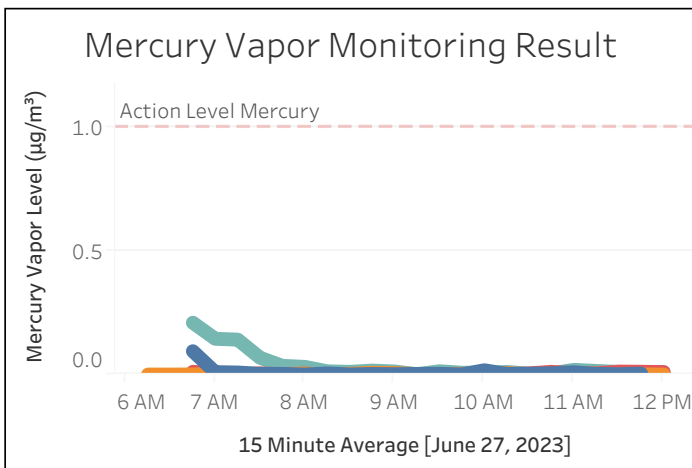

DAILY AIR MONITORING REPORT 250 Water Street Remediation Site Manhattan, New York	June 27, 2023	
		Project Number: 170381202	
		Dust Action Level ($\mu\text{g}/\text{m}^3$)	100
		VOC Action Level (ppm)	5
		Mercury Action Level ($\mu\text{g}/\text{m}^3$)	1

Station Location	Daily Avg. Dust Concentration ($\mu\text{g}/\text{m}^3$)	Max 15 Minute Dust Concentration ($\mu\text{g}/\text{m}^3$)	Daily Avg. VOC Concentration (ppm)	Max 15 Minute VOC Concentration (ppm)	Daily Avg Mercury Vapor Concentration ($\mu\text{g}/\text{m}^3$)	Max 15 Minute Mercury ($\mu\text{g}/\text{m}^3$)
PM-1	12.04	16.42	0.00	0.04	0.01	0.19
PM-2	12.85	17.25	0.00	0.01	0.01	0.02
PM-3	12.74	17.23	0.00	0.00	0.01	0.02
PM-4	13.13	18.03	0.01	0.09	0.06	0.38
WZ-4						

Avg. Predominant Wind Di..	Min. Wind Speed (mph)	Max. Wind Speed (mph)	Min. Temperature ($^{\circ}\text{F}$)	Max. Temperature ($^{\circ}\text{F}$)
100.7	0.1	1.7	68	75

Air Monitoring Notes: