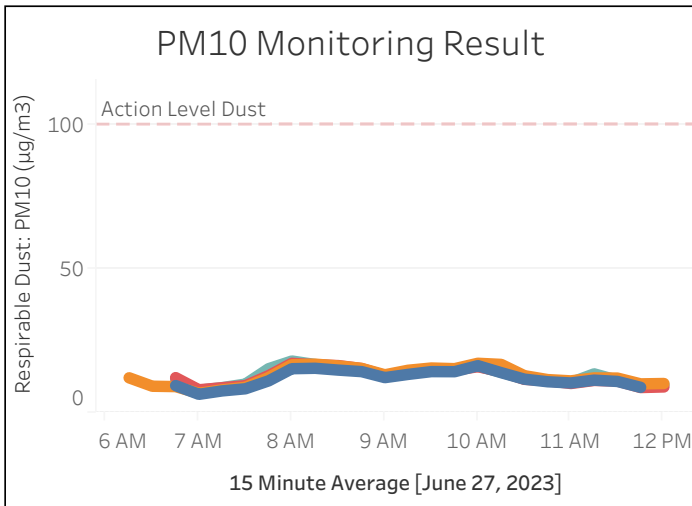

DAILY AIR MONITORING REPORT 250 Water Street Remediation Site Manhattan, New York	June 27, 2023	
		Project Number: 170381202	
		Dust Action Level ($\mu\text{g}/\text{m}^3$)	100
		VOC Action Level (ppm)	5
		Mercury Action Level ($\mu\text{g}/\text{m}^3$)	1

Station Location	Daily Avg. Dust Concentration ($\mu\text{g}/\text{m}^3$)	Max 15 Minute Dust Concentration ($\mu\text{g}/\text{m}^3$)	Daily Avg. VOC Concentration (ppm)	Max 15 Minute VOC Concentration (ppm)	Daily Avg Mercury Vapor Concentration ($\mu\text{g}/\text{m}^3$)	Max 15 Minute Mercury ($\mu\text{g}/\text{m}^3$)
PM-1	12.04	16.42	0.00	0.04	0.01	0.19
PM-2	12.85	17.25	0.00	0.01	0.01	0.02
PM-3	12.74	17.23	0.00	0.00	0.01	0.02
PM-4	13.13	18.03	0.01	0.09	0.06	0.38
WZ-4						

Avg. Predominant Wind Di..	Min. Wind Speed (mph)	Max. Wind Speed (mph)	Min. Temperature ($^{\circ}\text{F}$)	Max. Temperature ($^{\circ}\text{F}$)
100.7	0.1	1.7	68	75

Air Monitoring Notes: