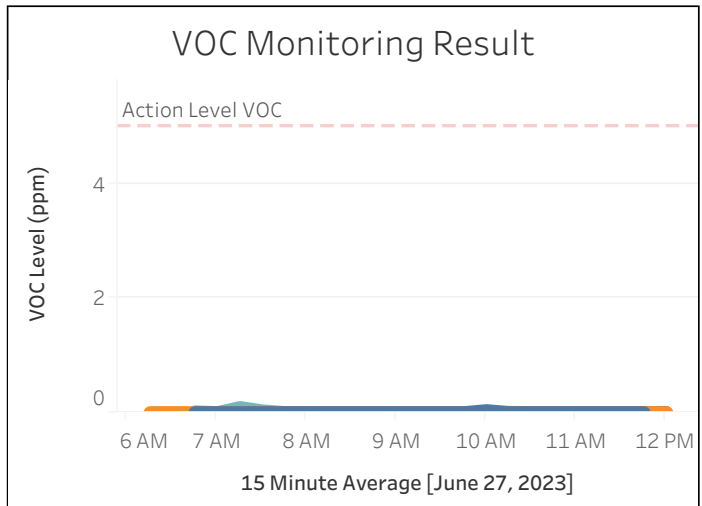

DAILY AIR MONITORING REPORT 250 Water Street Remediation Site Manhattan, New York	June 27, 2023	
		Project Number: 170381202	
		Dust Action Level ($\mu\text{g}/\text{m}^3$)	100
		VOC Action Level (ppm)	5
		Mercury Action Level ($\mu\text{g}/\text{m}^3$)	1

Station Location	Daily Avg. Dust Concentration ($\mu\text{g}/\text{m}^3$)	Max 15 Minute Dust Concentration ($\mu\text{g}/\text{m}^3$)	Daily Avg. VOC Concentration (ppm)	Max 15 Minute VOC Concentration (ppm)	Daily Avg Mercury Vapor Concentration ($\mu\text{g}/\text{m}^3$)	Max 15 Minute Mercury ($\mu\text{g}/\text{m}^3$)
PM-1	12.04	16.42	0.00	0.04	0.01	0.19
PM-2	12.85	17.25	0.00	0.01	0.01	0.02
PM-3	12.74	17.23	0.00	0.00	0.01	0.02
PM-4	13.13	18.03	0.01	0.09	0.06	0.38
WZ-4						

Avg. Predominant Wind Di..	Min. Wind Speed (mph)	Max. Wind Speed (mph)	Min. Temperature ($^{\circ}\text{F}$)	Max. Temperature ($^{\circ}\text{F}$)
100.7	0.1	1.7	68	75

Air Monitoring Notes: