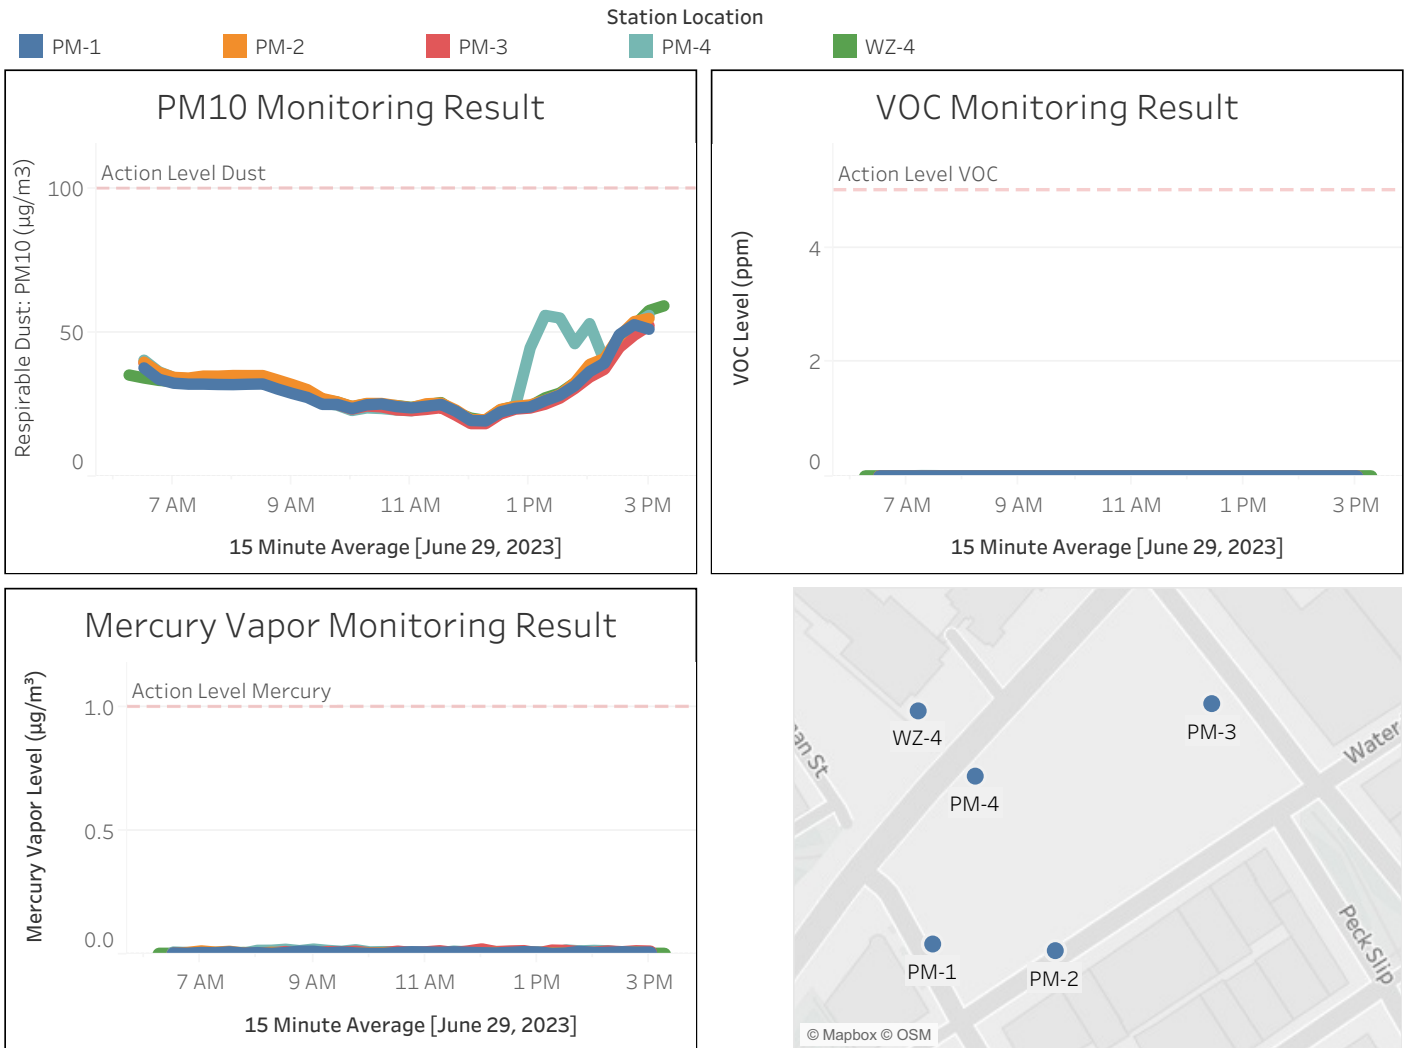

DAILY AIR MONITORING REPORT 250 Water Street Remediation Site Manhattan, New York	June 29, 2023	
		Project Number: 170381202	
		Dust Action Level ($\mu\text{g}/\text{m}^3$)	100
		VOC Action Level (ppm)	5
		Mercury Action Level ($\mu\text{g}/\text{m}^3$)	1

Station Location	Daily Avg. Dust Concentration ($\mu\text{g}/\text{m}^3$)	Max 15 Minute Dust Concentration ($\mu\text{g}/\text{m}^3$)	Daily Avg. VOC Concentration (ppm)	Max 15 Minute VOC Concentration (ppm)	Daily Avg Mercury Vapor Concentration ($\mu\text{g}/\text{m}^3$)	Max 15 Minute Mercury ($\mu\text{g}/\text{m}^3$)
PM-1	29.48	52.98	0.00	0.00	0.01	0.02
PM-2	31.12	55.16	0.00	0.00	0.01	0.02
PM-3	29.76	52.62	0.00	0.00	0.01	0.04
PM-4	33.56	56.20	0.00	0.01	0.01	0.03
WZ-4	31.16	59.53	0.00	0.00	0.00	0.01

Avg. Predominant Wind Di..	Min. Wind Speed (mph)	Max. Wind Speed (mph)	Min. Temperature ($^{\circ}\text{F}$)	Max. Temperature ($^{\circ}\text{F}$)
93.68	0.24	2.09	65	80

Air Monitoring Notes: