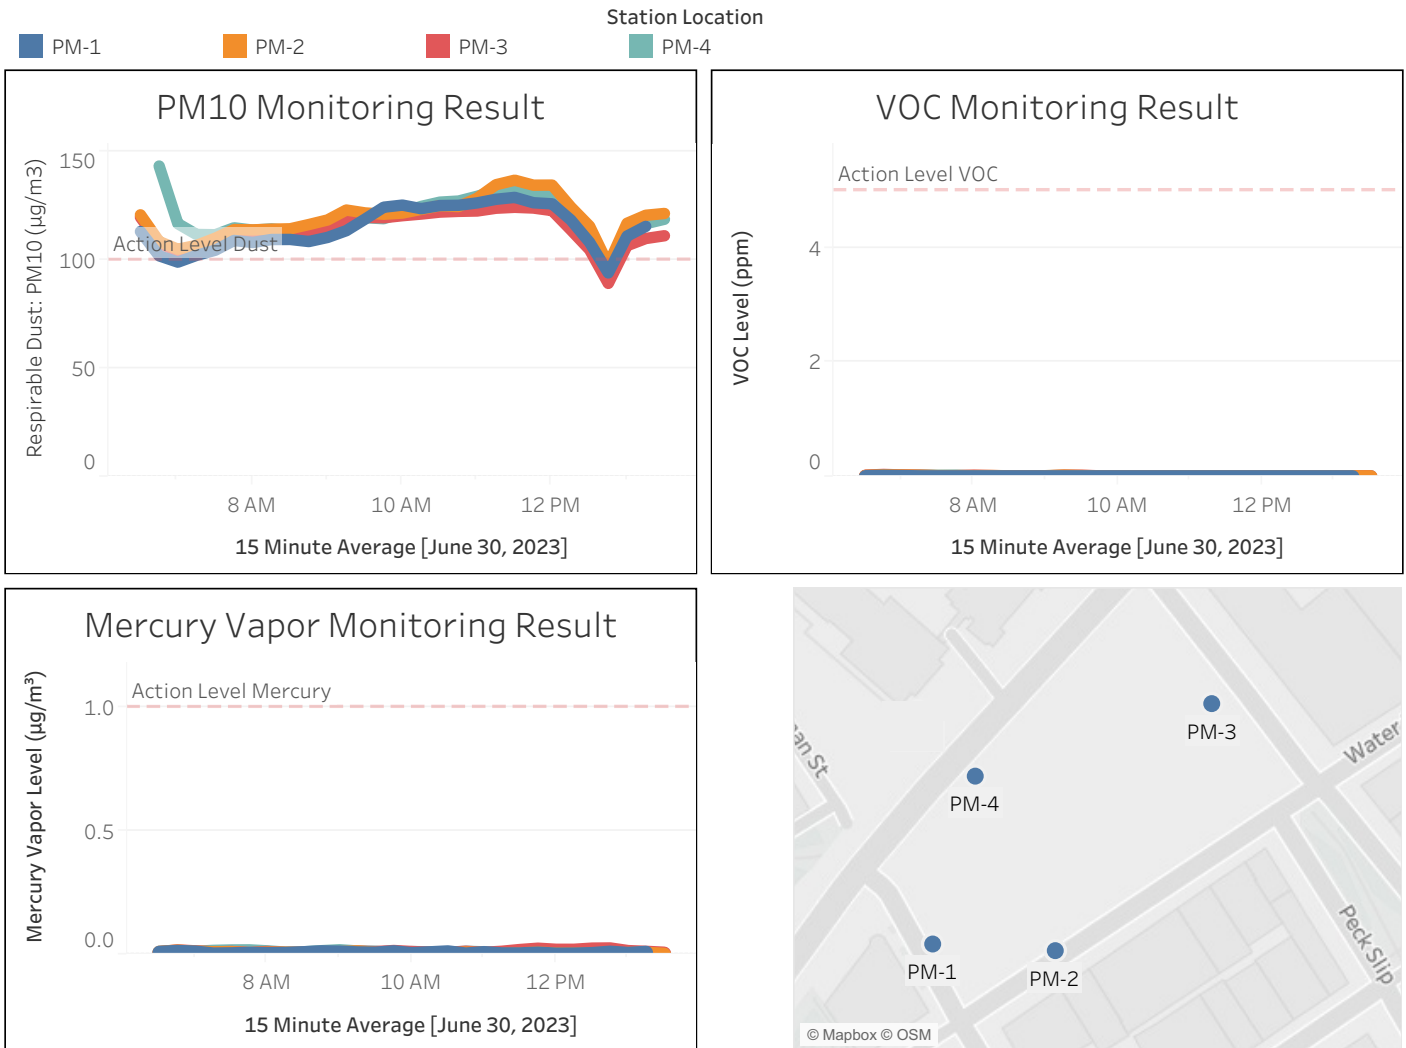

DAILY AIR MONITORING REPORT 250 Water Street Remediation Site Manhattan, New York	June 30, 2023	
		Project Number: 170381202	
		Dust Action Level ($\mu\text{g}/\text{m}^3$)	100
		VOC Action Level (ppm)	5
		Mercury Action Level ($\mu\text{g}/\text{m}^3$)	1

Station Location	Daily Avg. Dust Concentration ($\mu\text{g}/\text{m}^3$)	Max 15 Minute Dust Concentration ($\mu\text{g}/\text{m}^3$)	Daily Avg. VOC Concentration (ppm)	Max 15 Minute VOC Concentration (ppm)	Daily Avg Mercury Vapor Concentration ($\mu\text{g}/\text{m}^3$)	Max 15 Minute Mercury ($\mu\text{g}/\text{m}^3$)
PM-1	114.48	128.54	0.00	0.01	0.01	0.02
PM-2	119.22	136.43	0.00	0.02	0.01	0.01
PM-3	113.99	123.97	0.00	0.03	0.02	0.04
PM-4	118.61	142.95	0.00	0.02	0.01	0.03

Avg. Predominant Wind Di..	Min. Wind Speed (mph)	Max. Wind Speed (mph)	Min. Temperature ($^{\circ}\text{F}$)	Max. Temperature ($^{\circ}\text{F}$)
109.9	0.2	2.4	68	82

Air Monitoring Notes: