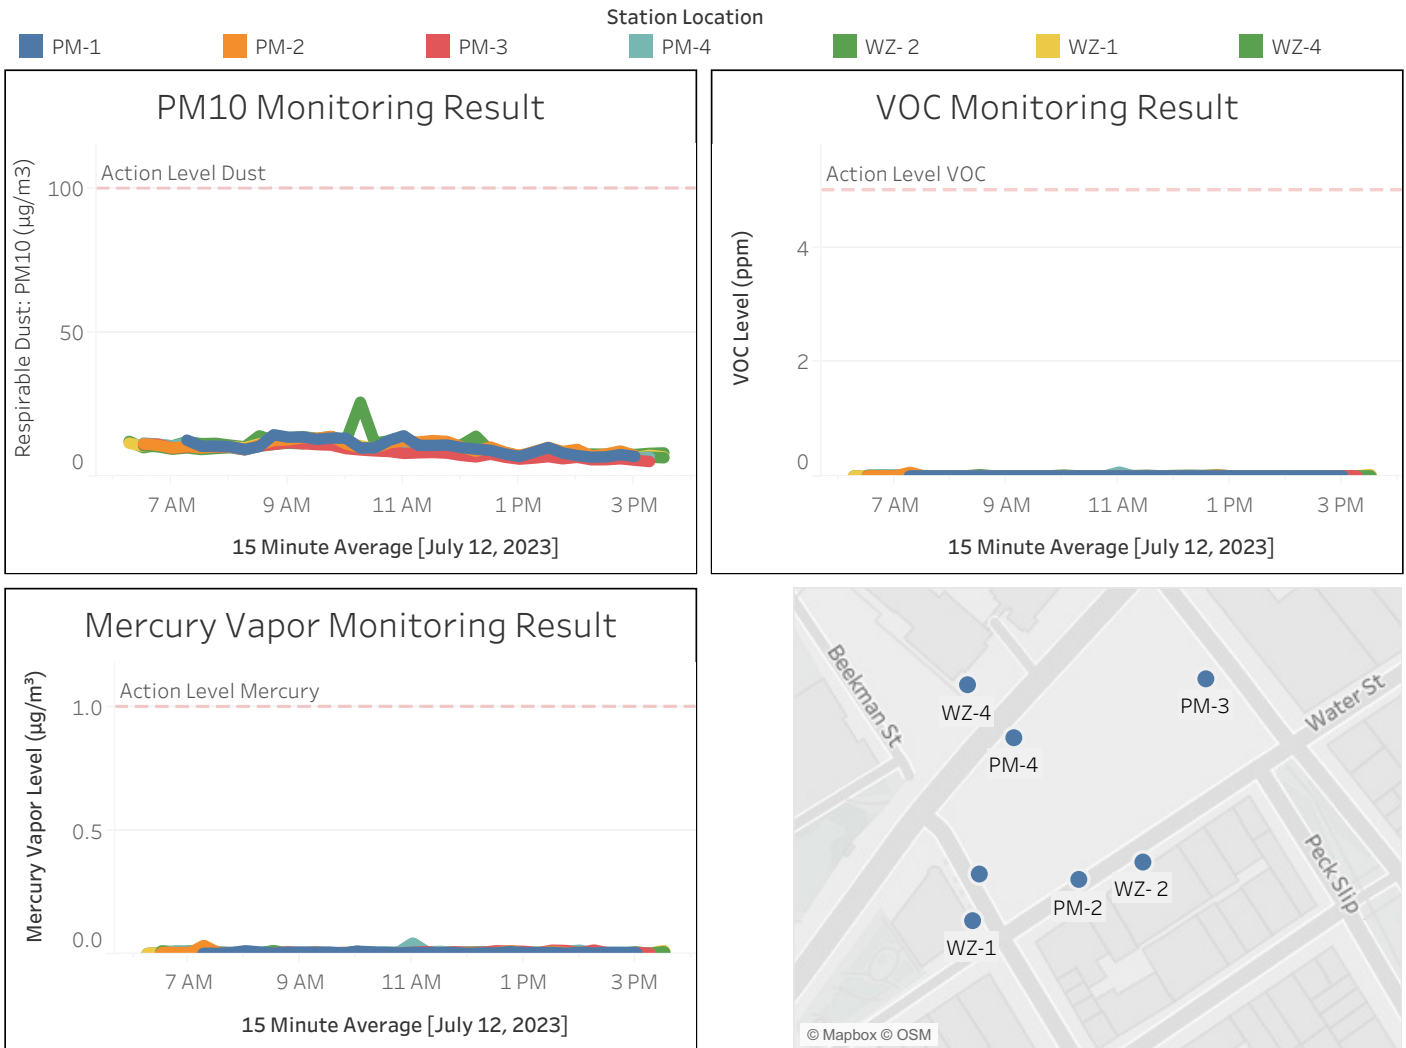

DAILY AIR MONITORING REPORT 250 Water Street Remediation Site Manhattan, New York	July 12, 2023	
		Project Number: 170381202	
		Dust Action Level ($\mu\text{g}/\text{m}^3$)	100
		VOC Action Level (ppm)	5
		Mercury Action Level ($\mu\text{g}/\text{m}^3$)	1

Station Location	Daily Avg. Dust Concentration ($\mu\text{g}/\text{m}^3$)	Max 15 Minute Dust Concentration ($\mu\text{g}/\text{m}^3$)	Daily Avg. VOC Concentration (ppm)	Max 15 Minute VOC Concentration (ppm)	Daily Avg Mercury Vapor Concentration ($\mu\text{g}/\text{m}^3$)	Max 15 Minute Mercury ($\mu\text{g}/\text{m}^3$)
PM-1	10.47	14.65	0.00	0.00	0.01	0.02
PM-2	10.55	14.05	0.00	0.06	0.00	0.02
PM-3	8.73	11.93	0.00	0.01	0.01	0.03
PM-4	9.51	12.51	0.00	0.07	0.01	0.03
WZ-2	9.71	14.14	0.00	0.02	0.00	0.01
WZ-1	9.62	13.19	0.00	0.02	0.00	0.00
WZ-4	10.83	25.99	0.00	0.02	0.00	0.01

Avg. Predominant Wind Di..	Min. Wind Speed (mph)	Max. Wind Speed (mph)	Min. Temperature ($^{\circ}\text{F}$)	Max. Temperature ($^{\circ}\text{F}$)
121.4	0.1	2.0	75	90

Air Monitoring Notes: