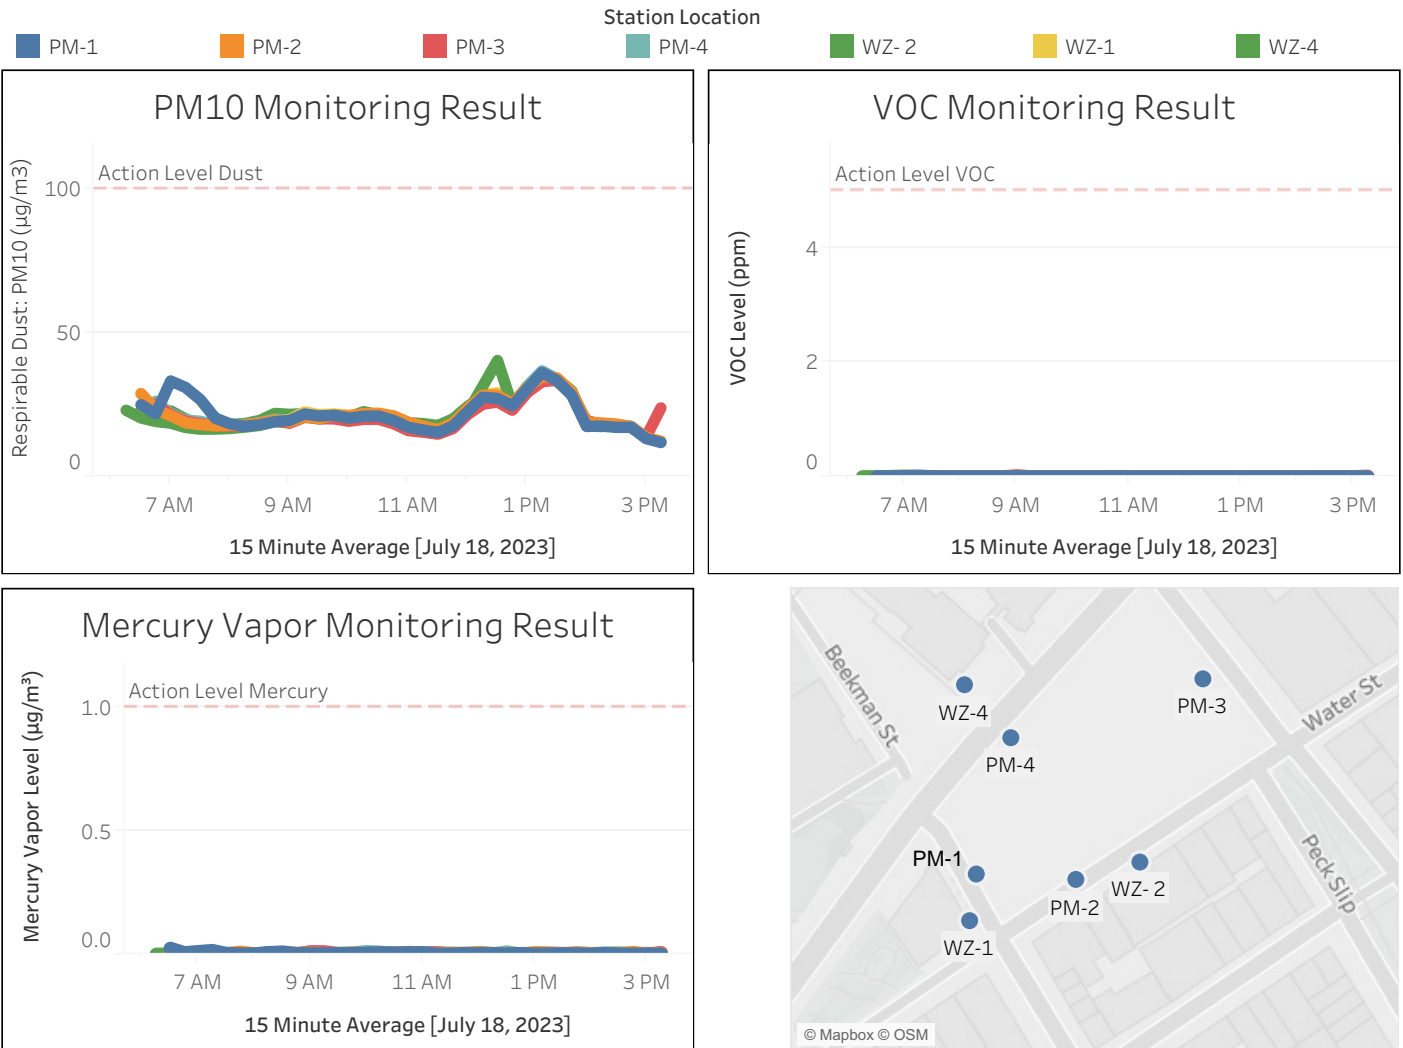

DAILY AIR MONITORING REPORT 250 Water Street Remediation Site Manhattan, New York	July 18, 2023	
		Project Number: 170381202	
		Dust Action Level ($\mu\text{g}/\text{m}^3$)	100
		VOC Action Level (ppm)	5
		Mercury Action Level ($\mu\text{g}/\text{m}^3$)	1

Station Location	Daily Avg. Dust Concentration ($\mu\text{g}/\text{m}^3$)	Max 15 Minute Dust Concentration ($\mu\text{g}/\text{m}^3$)	Daily Avg. VOC Concentration (ppm)	Max 15 Minute VOC Concentration (ppm)	Daily Avg Mercury Vapor Concentration ($\mu\text{g}/\text{m}^3$)	Max 15 Minute Mercury ($\mu\text{g}/\text{m}^3$)
PM-1	21.92	36.31	0.00	0.01	0.01	0.05
PM-2	21.51	34.98	0.00	0.00	0.01	0.02
PM-3	20.80	33.61	0.00	0.02	0.00	0.02
PM-4	21.29	36.90	0.00	0.00	0.01	0.02
WZ-2	21.80	40.51	0.00	0.00	0.00	0.01
WZ-1	21.91	34.87	0.00	0.00	0.00	0.00
WZ-4	22.77	36.57	0.00	0.01	0.00	0.01

Avg. Predominant Wind Di..	Min. Wind Speed (mph)	Max. Wind Speed (mph)	Min. Temperature ($^{\circ}\text{F}$)	Max. Temperature ($^{\circ}\text{F}$)
247.7	0.1	1.5	75	82

Air Monitoring Notes: