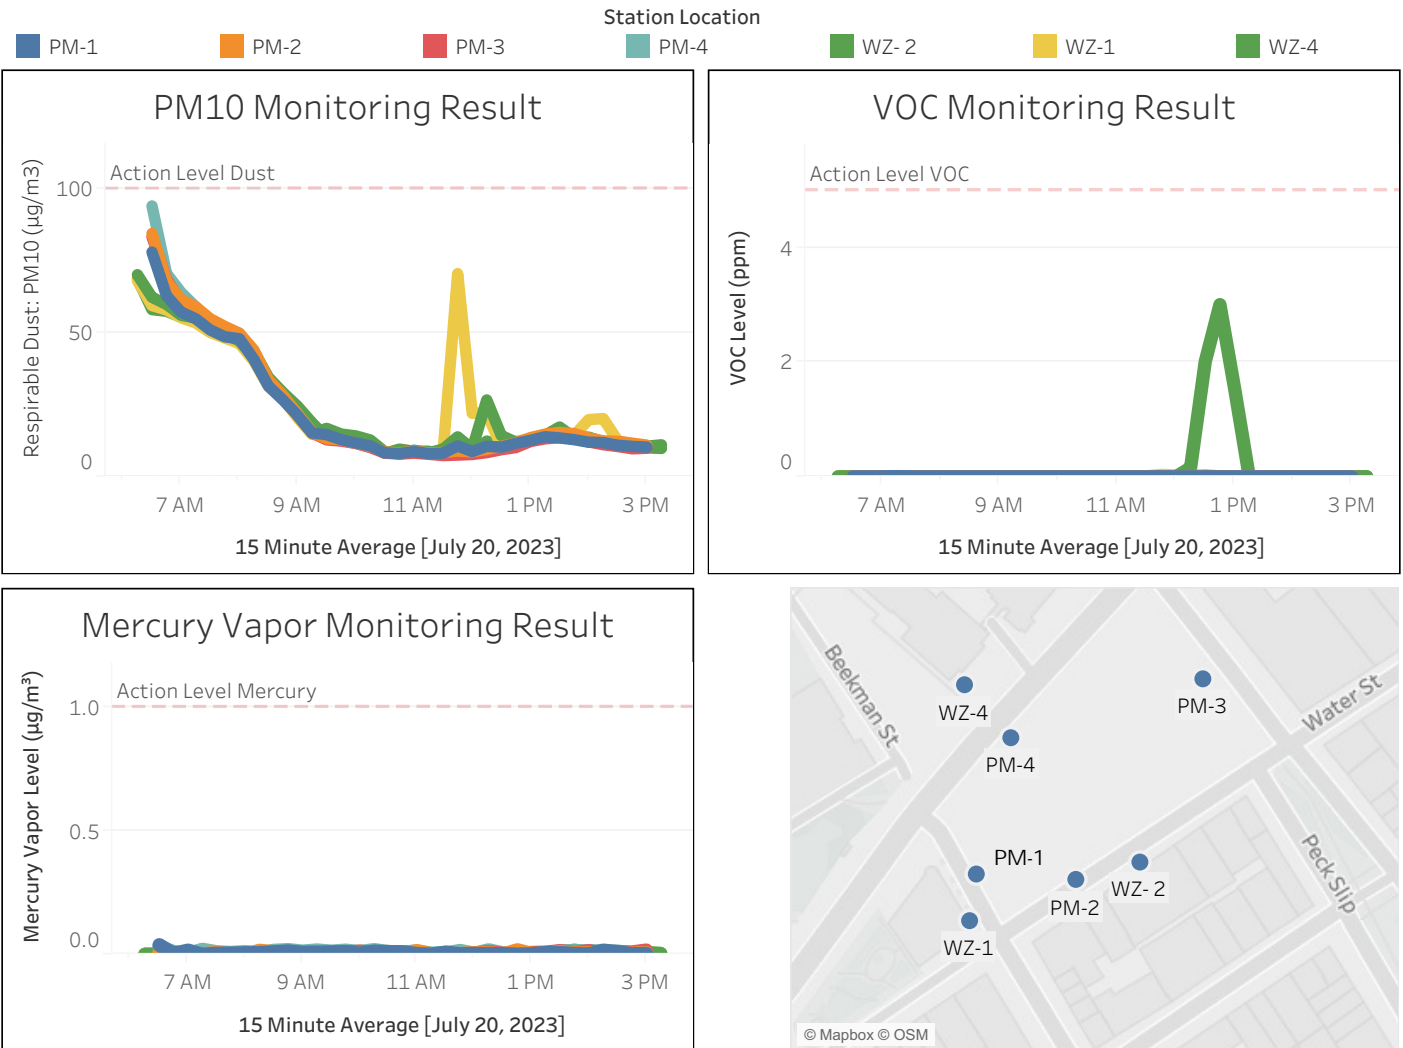

DAILY AIR MONITORING REPORT 250 Water Street Remediation Site Manhattan, New York	July 20, 2023	
		Project Number: 170381202	
		Dust Action Level ($\mu\text{g}/\text{m}^3$)	100
		VOC Action Level (ppm)	5
		Mercury Action Level ($\mu\text{g}/\text{m}^3$)	1

Station Location	Daily Avg. Dust Concentration ($\mu\text{g}/\text{m}^3$)	Max 15 Minute Dust Concentration ($\mu\text{g}/\text{m}^3$)	Daily Avg. VOC Concentration (ppm)	Max 15 Minute VOC Concentration (ppm)	Daily Avg Mercury Vapor Concentration ($\mu\text{g}/\text{m}^3$)	Max 15 Minute Mercury ($\mu\text{g}/\text{m}^3$)
PM-1	22.65	78.26	0.00	0.00	0.01	0.04
PM-2	23.54	84.71	0.00	0.02	0.01	0.02
PM-3	22.21	83.53	0.00	0.00	0.01	0.02
PM-4	22.70	94.31	0.00	0.00	0.01	0.03
WZ-2	23.44	70.37	0.19	3.00	0.01	0.02
WZ-1	25.83	70.75	0.00	0.03	0.00	0.01
WZ-4	23.52	68.91	0.00	0.00	0.00	0.01

Avg. Predominant Wind Di..	Min. Wind Speed (mph)	Max. Wind Speed (mph)	Min. Temperature ($^{\circ}\text{F}$)	Max. Temperature ($^{\circ}\text{F}$)
277.5	0.2	2.6	72	86

Air Monitoring Notes: