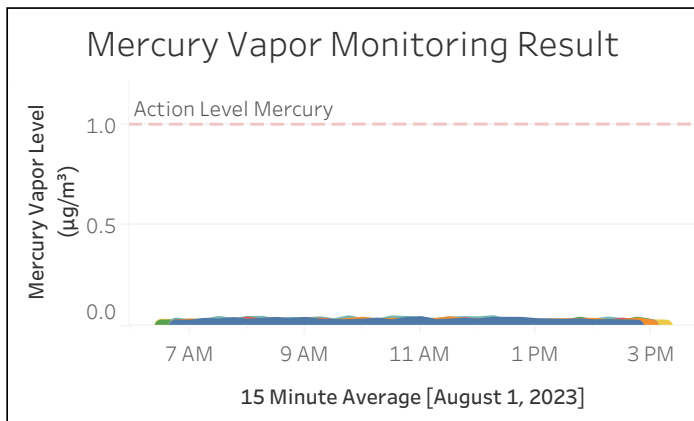

DAILY AIR MONITORING REPORT 250 Water Street Remediation Site Manhattan, New York	August 1, 2023	
		Project Number: 170381202	
		Dust Action Level ($\mu\text{g}/\text{m}^3$)	100
		VOC Action Level (ppm)	5
		Mercury Action Level ($\mu\text{g}/\text{m}^3$)	1

Station Location	Daily Avg. Dust Concentration ($\mu\text{g}/\text{m}^3$)	Max 15 Minute Dust Concentration ($\mu\text{g}/\text{m}^3$)	Daily Avg. VOC Concentration (ppm)	Max 15 Minute VOC Concentration (ppm)	Daily Avg Mercury Vapor Concentration ($\mu\text{g}/\text{m}^3$)	Max 15 Minute Mercury ($\mu\text{g}/\text{m}^3$)
PM-1	3.76	5.38	0.00	0.00	0.01	0.02
PM-2	2.80	4.35	0.00	0.00	0.01	0.02
PM-3	3.19	5.60	0.00	0.00	0.00	0.02
PM-4	3.03	4.97	0.00	0.02	0.01	0.02
WZ-1	3.43	4.86	0.00	0.00	0.00	0.01
WZ-2	3.00	4.30	0.00	0.00	0.00	0.01
WZ-3	2.87	3.83	0.47	1.08	0.00	0.02
WZ-4	3.13	6.67	0.00	0.00	0.00	0.02

Avg. Predominant Wind Di..	Min. Wind Speed (mph)	Max. Wind Speed (mph)	Min. Temperature ($^{\circ}\text{F}$)	Max. Temperature ($^{\circ}\text{F}$)
263.8	0.2	3.0	77	81

Station Location

- PM-1
- PM-3
- WZ-2
- WZ-3
- PM-2
- PM-4
- WZ-1
- WZ-4

Air Monitoring Notes: