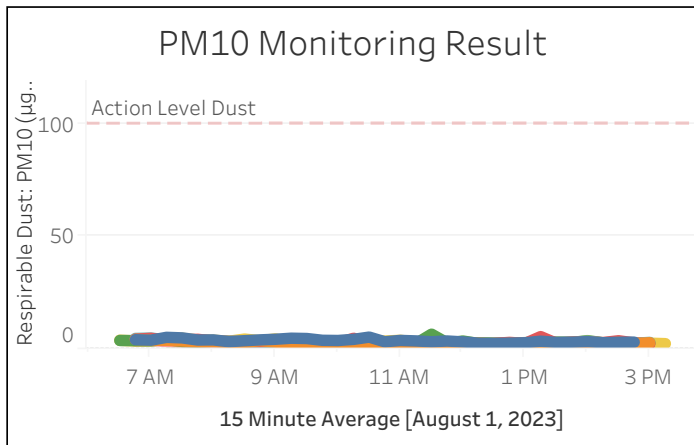

DAILY AIR MONITORING REPORT 250 Water Street Remediation Site Manhattan, New York	August 1, 2023	
		Project Number: 170381202	
		Dust Action Level ($\mu\text{g}/\text{m}^3$)	100
		VOC Action Level (ppm)	5
		Mercury Action Level ($\mu\text{g}/\text{m}^3$)	1

Station Location	Daily Avg. Dust Concentration ($\mu\text{g}/\text{m}^3$)	Max 15 Minute Dust Concentration ($\mu\text{g}/\text{m}^3$)	Daily Avg. VOC Concentration (ppm)	Max 15 Minute VOC Concentration (ppm)	Daily Avg Mercury Vapor Concentration ($\mu\text{g}/\text{m}^3$)	Max 15 Minute Mercury ($\mu\text{g}/\text{m}^3$)
PM-1	3.76	5.38	0.00	0.00	0.01	0.02
PM-2	2.80	4.35	0.00	0.00	0.01	0.02
PM-3	3.19	5.60	0.00	0.00	0.00	0.02
PM-4	3.03	4.97	0.00	0.02	0.01	0.02
WZ-1	3.43	4.86	0.00	0.00	0.00	0.01
WZ-2	3.00	4.30	0.00	0.00	0.00	0.01
WZ-3	2.87	3.83	0.47	1.08	0.00	0.02
WZ-4	3.13	6.67	0.00	0.00	0.00	0.02

Avg. Predominant Wind Di..	Min. Wind Speed (mph)	Max. Wind Speed (mph)	Min. Temperature ($^{\circ}\text{F}$)	Max. Temperature ($^{\circ}\text{F}$)
263.8	0.2	3.0	77	81

Station Location

- PM-1
- PM-3
- WZ-2
- WZ-3
- PM-2
- PM-4
- WZ-1
- WZ-4

Air Monitoring Notes: