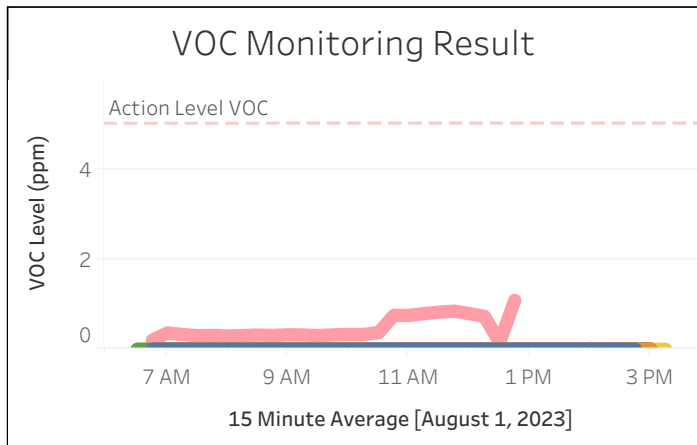

DAILY AIR MONITORING REPORT 250 Water Street Remediation Site Manhattan, New York	August 1, 2023	
		Project Number: 170381202	
		Dust Action Level ($\mu\text{g}/\text{m}^3$)	100
		VOC Action Level (ppm)	5
		Mercury Action Level ($\mu\text{g}/\text{m}^3$)	1

Station Location	Daily Avg. Dust Concentration ($\mu\text{g}/\text{m}^3$)	Max 15 Minute Dust Concentration ($\mu\text{g}/\text{m}^3$)	Daily Avg. VOC Concentration (ppm)	Max 15 Minute VOC Concentration (ppm)	Daily Avg Mercury Vapor Concentration ($\mu\text{g}/\text{m}^3$)	Max 15 Minute Mercury ($\mu\text{g}/\text{m}^3$)
PM-1	3.76	5.38	0.00	0.00	0.01	0.02
PM-2	2.80	4.35	0.00	0.00	0.01	0.02
PM-3	3.19	5.60	0.00	0.00	0.00	0.02
PM-4	3.03	4.97	0.00	0.02	0.01	0.02
WZ-1	3.43	4.86	0.00	0.00	0.00	0.01
WZ-2	3.00	4.30	0.00	0.00	0.00	0.01
WZ-3	2.87	3.83	0.47	1.08	0.00	0.02
WZ-4	3.13	6.67	0.00	0.00	0.00	0.02

Avg. Predominant Wind Di..	Min. Wind Speed (mph)	Max. Wind Speed (mph)	Min. Temperature ($^{\circ}\text{F}$)	Max. Temperature ($^{\circ}\text{F}$)
263.8	0.2	3.0	77	81

Station Location

- PM-1
- PM-3
- WZ-2
- WZ-3
- PM-2
- PM-4
- WZ-1
- WZ-4

Air Monitoring Notes: