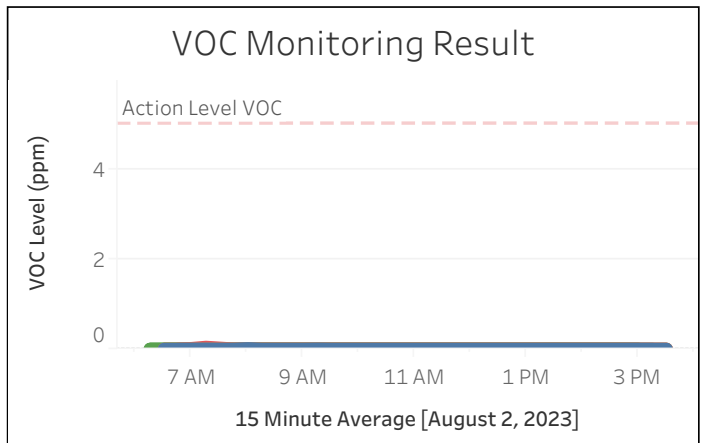

DAILY AIR MONITORING REPORT 250 Water Street Remediation Site Manhattan, New York	August 2, 2023	
		Project Number: 170381202	
		Dust Action Level ($\mu\text{g}/\text{m}^3$)	100
		VOC Action Level (ppm)	5
		Mercury Action Level ($\mu\text{g}/\text{m}^3$)	1

Station Location	Daily Avg. Dust Concentration ($\mu\text{g}/\text{m}^3$)	Max 15 Minute Dust Concentration ($\mu\text{g}/\text{m}^3$)	Daily Avg. VOC Concentration (ppm)	Max 15 Minute VOC Concentration (ppm)	Daily Avg Mercury Vapor Concentration ($\mu\text{g}/\text{m}^3$)	Max 15 Minute Mercury ($\mu\text{g}/\text{m}^3$)
PM-1	3.28	9.12	0.00	0.01	0.01	0.02
PM-2	2.52	4.36	0.00	0.00	0.01	0.02
PM-3	2.35	3.52	0.00	0.04	0.00	0.02
PM-4	2.52	4.11	0.00	0.00	0.01	0.03
WZ-1	2.66	3.39	0.00	0.00	0.00	0.03
WZ- 2	2.45	3.49	0.00	0.00	0.00	0.01
WZ-4	2.55	3.47	0.00	0.01	0.01	0.02

Avg. Predominant Wind Di..	Min. Wind Speed (mph)	Max. Wind Speed (mph)	Min. Temperature ($^{\circ}\text{F}$)	Max. Temperature ($^{\circ}\text{F}$)
229.7	0.2	2.3		

Station Location

- PM-1
   PM-3
   WZ- 2
   WZ-4
- PM-2
   PM-4
   WZ-1

Air Monitoring Notes: