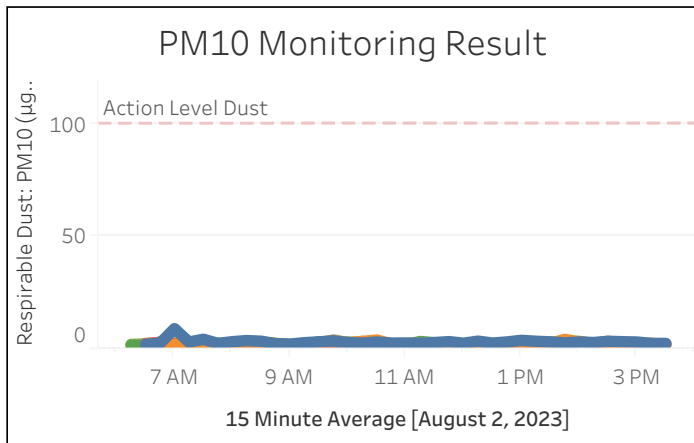

DAILY AIR MONITORING REPORT 250 Water Street Remediation Site Manhattan, New York	August 2, 2023	
		Project Number: 170381202	
		Dust Action Level ($\mu\text{g}/\text{m}^3$)	100
		VOC Action Level (ppm)	5
		Mercury Action Level ($\mu\text{g}/\text{m}^3$)	1

Station Location	Daily Avg. Dust Concentration ($\mu\text{g}/\text{m}^3$)	Max 15 Minute Dust Concentration ($\mu\text{g}/\text{m}^3$)	Daily Avg. VOC Concentration (ppm)	Max 15 Minute VOC Concentration (ppm)	Daily Avg Mercury Vapor Concentration ($\mu\text{g}/\text{m}^3$)	Max 15 Minute Mercury ($\mu\text{g}/\text{m}^3$)
PM-1	3.28	9.12	0.00	0.01	0.01	0.02
PM-2	2.52	4.36	0.00	0.00	0.01	0.02
PM-3	2.35	3.52	0.00	0.04	0.00	0.02
PM-4	2.52	4.11	0.00	0.00	0.01	0.03
WZ-1	2.66	3.39	0.00	0.00	0.00	0.03
WZ- 2	2.45	3.49	0.00	0.00	0.00	0.01
WZ-4	2.55	3.47	0.00	0.01	0.01	0.02

Avg. Predominant Wind Di..	Min. Wind Speed (mph)	Max. Wind Speed (mph)	Min. Temperature ($^{\circ}\text{F}$)	Max. Temperature ($^{\circ}\text{F}$)
229.7	0.2	2.3		

Station Location

- PM-1
   PM-3
   WZ- 2
   WZ-4
- PM-2
   PM-4
   WZ-1

Air Monitoring Notes: