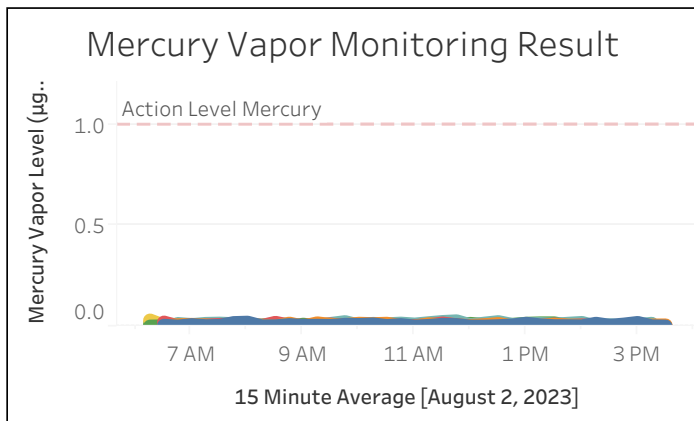

DAILY AIR MONITORING REPORT 250 Water Street Remediation Site Manhattan, New York	August 2, 2023	
		Project Number: 170381202	
		Dust Action Level ($\mu\text{g}/\text{m}^3$)	100
		VOC Action Level (ppm)	5
		Mercury Action Level ($\mu\text{g}/\text{m}^3$)	1

Station Location	Daily Avg. Dust Concentration ($\mu\text{g}/\text{m}^3$)	Max 15 Minute Dust Concentration ($\mu\text{g}/\text{m}^3$)	Daily Avg. VOC Concentration (ppm)	Max 15 Minute VOC Concentration (ppm)	Daily Avg Mercury Vapor Concentration ($\mu\text{g}/\text{m}^3$)	Max 15 Minute Mercury ($\mu\text{g}/\text{m}^3$)
PM-1	3.28	9.12	0.00	0.01	0.01	0.02
PM-2	2.52	4.36	0.00	0.00	0.01	0.02
PM-3	2.35	3.52	0.00	0.04	0.00	0.02
PM-4	2.52	4.11	0.00	0.00	0.01	0.03
WZ-1	2.66	3.39	0.00	0.00	0.00	0.03
WZ- 2	2.45	3.49	0.00	0.00	0.00	0.01
WZ-4	2.55	3.47	0.00	0.01	0.01	0.02

Avg. Predominant Wind Di..	Min. Wind Speed (mph)	Max. Wind Speed (mph)	Min. Temperature ($^{\circ}\text{F}$)	Max. Temperature ($^{\circ}\text{F}$)
229.7	0.2	2.3		

Station Location

- PM-1
   PM-3
   WZ- 2
   WZ-4
- PM-2
   PM-4
   WZ-1

Air Monitoring Notes: