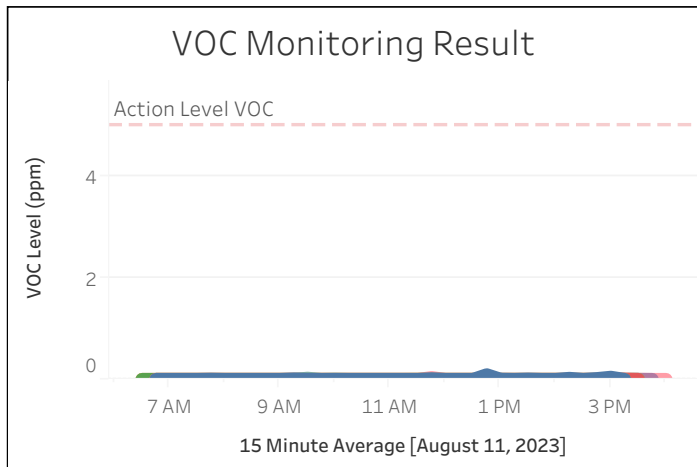

DAILY AIR MONITORING REPORT 250 Water Street Remediation Site Manhattan, New York	August 11, 2023	
		Project Number: 170381202	
		Dust Action Level ($\mu\text{g}/\text{m}^3$)	100
		VOC Action Level (ppm)	5
		Mercury Action Level ($\mu\text{g}/\text{m}^3$)	1

Station Location	Daily Avg. Dust Concentration ($\mu\text{g}/\text{m}^3$)	Max 15 Minute Dust Concentration ($\mu\text{g}/\text{m}^3$)	Daily Avg. VOC Concentration (ppm)	Max 15 Minute VOC Concentration (ppm)	Daily Avg Mercury Vapor Concentration ($\mu\text{g}/\text{m}^3$)	Max 15 Minute Mercury ($\mu\text{g}/\text{m}^3$)
PM-1	13.98	17.16	0.01	0.09	0.01	0.12
PM-2	13.41	17.53	0.00	0.00	0.00	0.02
PM-3	12.89	18.29	0.00	0.00	0.01	0.04
PM-4	13.64	20.09	0.00	0.02	0.02	0.07
WZ-1	13.68	16.58	0.00	0.00	0.00	0.01
WZ-2	13.02	17.04	0.00	0.00	0.00	0.01
WZ-3	12.73	14.83	0.00	0.00	0.00	0.00
WZ-4	13.59	15.82	0.00	0.04	0.01	0.03

Avg. Predominant Wind Dire..	Min. Wind Speed (mph)	Max. Wind Speed (mph)	Min. Temperature ($^{\circ}\text{F}$)	Max. Temperature ($^{\circ}\text{F}$)
264.6	0.2	1.6	72	84

■ PM-1
■ PM-2
■ PM-3
■ PM-4
■ WZ-1
■ WZ-2
■ WZ-3
■ WZ-4

Air Monitoring Notes: