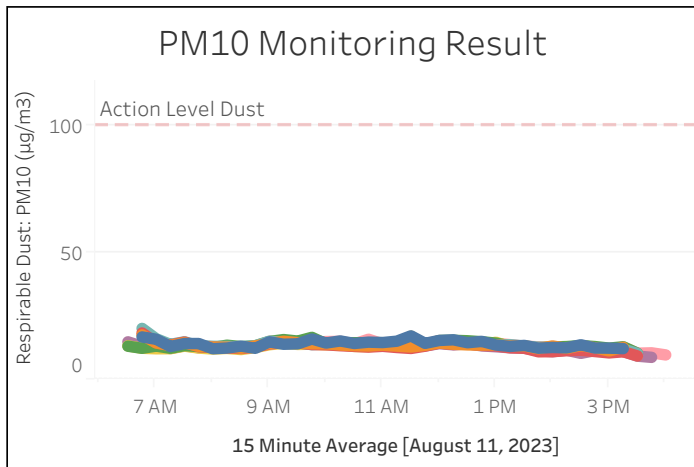

DAILY AIR MONITORING REPORT 250 Water Street Remediation Site Manhattan, New York	August 11, 2023	
		Project Number: 170381202	
		Dust Action Level ($\mu\text{g}/\text{m}^3$)	100
		VOC Action Level (ppm)	5
		Mercury Action Level ($\mu\text{g}/\text{m}^3$)	1

Station Location	Daily Avg. Dust Concentration ($\mu\text{g}/\text{m}^3$)	Max 15 Minute Dust Concentration ($\mu\text{g}/\text{m}^3$)	Daily Avg. VOC Concentration (ppm)	Max 15 Minute VOC Concentration (ppm)	Daily Avg Mercury Vapor Concentration ($\mu\text{g}/\text{m}^3$)	Max 15 Minute Mercury ($\mu\text{g}/\text{m}^3$)
PM-1	13.98	17.16	0.01	0.09	0.01	0.12
PM-2	13.41	17.53	0.00	0.00	0.00	0.02
PM-3	12.89	18.29	0.00	0.00	0.01	0.04
PM-4	13.64	20.09	0.00	0.02	0.02	0.07
WZ-1	13.68	16.58	0.00	0.00	0.00	0.01
WZ-2	13.02	17.04	0.00	0.00	0.00	0.01
WZ-3	12.73	14.83	0.00	0.00	0.00	0.00
WZ-4	13.59	15.82	0.00	0.04	0.01	0.03

Avg. Predominant Wind Dire..	Min. Wind Speed (mph)	Max. Wind Speed (mph)	Min. Temperature ($^{\circ}\text{F}$)	Max. Temperature ($^{\circ}\text{F}$)
264.6	0.2	1.6	72	84

■ PM-1
■ PM-2
■ PM-3
■ PM-4
■ WZ-1
■ WZ-2
■ WZ-3
■ WZ-4

Air Monitoring Notes: