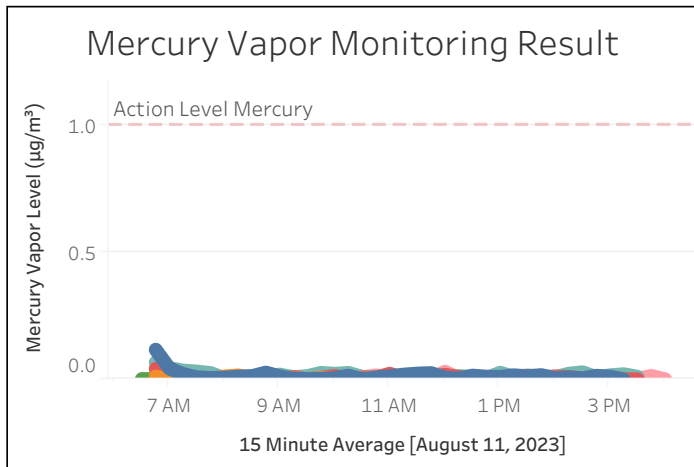

DAILY AIR MONITORING REPORT 250 Water Street Remediation Site Manhattan, New York	August 11, 2023	
		Project Number: 170381202	
		Dust Action Level ($\mu\text{g}/\text{m}^3$)	100
		VOC Action Level (ppm)	5
		Mercury Action Level ($\mu\text{g}/\text{m}^3$)	1

Station Location	Daily Avg. Dust Concentration ($\mu\text{g}/\text{m}^3$)	Max 15 Minute Dust Concentration ($\mu\text{g}/\text{m}^3$)	Daily Avg. VOC Concentration (ppm)	Max 15 Minute VOC Concentration (ppm)	Daily Avg Mercury Vapor Concentration ($\mu\text{g}/\text{m}^3$)	Max 15 Minute Mercury ($\mu\text{g}/\text{m}^3$)
PM-1	13.98	17.16	0.01	0.09	0.01	0.12
PM-2	13.41	17.53	0.00	0.00	0.00	0.02
PM-3	12.89	18.29	0.00	0.00	0.01	0.04
PM-4	13.64	20.09	0.00	0.02	0.02	0.07
WZ-1	13.68	16.58	0.00	0.00	0.00	0.01
WZ-2	13.02	17.04	0.00	0.00	0.00	0.01
WZ-3	12.73	14.83	0.00	0.00	0.00	0.00
WZ-4	13.59	15.82	0.00	0.04	0.01	0.03

Avg. Predominant Wind Dire..	Min. Wind Speed (mph)	Max. Wind Speed (mph)	Min. Temperature ($^{\circ}\text{F}$)	Max. Temperature ($^{\circ}\text{F}$)
264.6	0.2	1.6	72	84

■ PM-1
■ PM-2
■ PM-3
■ PM-4
■ WZ-1
■ WZ-2
■ WZ-3
■ WZ-4

Air Monitoring Notes: