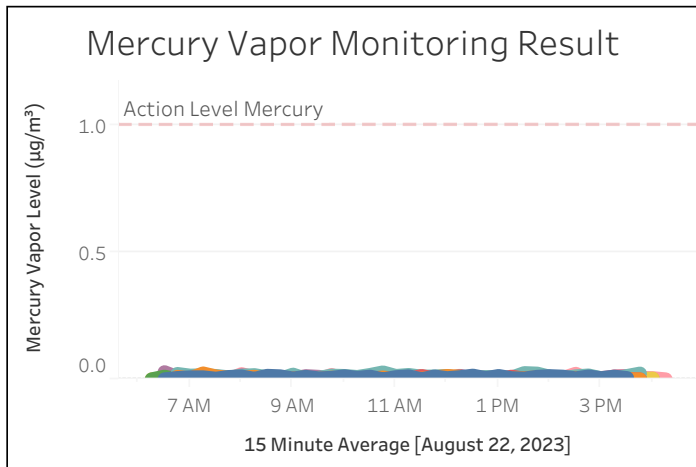

DAILY AIR MONITORING REPORT 250 Water Street Remediation Site Manhattan, New York	August 22, 2023	
		Project Number: 170381202	
		Dust Action Level ($\mu\text{g}/\text{m}^3$)	100
		VOC Action Level (ppm)	5
		Mercury Action Level ($\mu\text{g}/\text{m}^3$)	1

Station Location	Daily Avg. Dust Concentration ($\mu\text{g}/\text{m}^3$)	Max 15 Minute Dust Concentration ($\mu\text{g}/\text{m}^3$)	Daily Avg. VOC Concentration (ppm)	Max 15 Minute VOC Concentration (ppm)	Daily Avg Mercury Vapor Concentration ($\mu\text{g}/\text{m}^3$)	Max 15 Minute Mercury ($\mu\text{g}/\text{m}^3$)
PM-1	9.29	15.74	0.00	0.01	0.01	0.02
PM-2	7.44	9.21	0.00	0.02	0.01	0.02
PM-3	7.27	8.18	0.00	0.02	0.00	0.01
PM-4	7.47	8.63	0.00	0.02	0.01	0.03
WZ-1	7.86	10.66	0.00	0.00	0.00	0.01
WZ-2	6.75	9.06	0.00	0.02	0.00	0.00
WZ-3	7.11	8.75	0.01	0.09	0.01	0.03
WZ-4	7.12	9.40	0.00	0.00	0.01	0.02

Avg. Predominant Wind Dire..	Min. Wind Speed (mph)	Max. Wind Speed (mph)	Min. Temperature ($^{\circ}\text{F}$)	Max. Temperature ($^{\circ}\text{F}$)
311.2	0.3	2.5	68	76

■ PM-1
■ PM-2
■ PM-3
■ PM-4
■ WZ-1
■ WZ-2
■ WZ-3
■ WZ-4

Air Monitoring Notes: