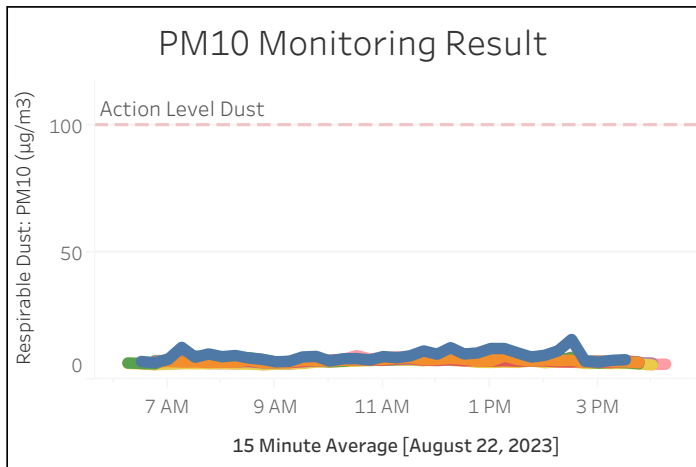

DAILY AIR MONITORING REPORT 250 Water Street Remediation Site Manhattan, New York	August 22, 2023	
		Project Number: 170381202	
		Dust Action Level ($\mu\text{g}/\text{m}^3$)	100
		VOC Action Level (ppm)	5
		Mercury Action Level ($\mu\text{g}/\text{m}^3$)	1

Station Location	Daily Avg. Dust Concentration ($\mu\text{g}/\text{m}^3$)	Max 15 Minute Dust Concentration ($\mu\text{g}/\text{m}^3$)	Daily Avg. VOC Concentration (ppm)	Max 15 Minute VOC Concentration (ppm)	Daily Avg Mercury Vapor Concentration ($\mu\text{g}/\text{m}^3$)	Max 15 Minute Mercury ($\mu\text{g}/\text{m}^3$)
PM-1	9.29	15.74	0.00	0.01	0.01	0.02
PM-2	7.44	9.21	0.00	0.02	0.01	0.02
PM-3	7.27	8.18	0.00	0.02	0.00	0.01
PM-4	7.47	8.63	0.00	0.02	0.01	0.03
WZ-1	7.86	10.66	0.00	0.00	0.00	0.01
WZ-2	6.75	9.06	0.00	0.02	0.00	0.00
WZ-3	7.11	8.75	0.01	0.09	0.01	0.03
WZ-4	7.12	9.40	0.00	0.00	0.01	0.02

Avg. Predominant Wind Dire..	Min. Wind Speed (mph)	Max. Wind Speed (mph)	Min. Temperature ($^{\circ}\text{F}$)	Max. Temperature ($^{\circ}\text{F}$)
311.2	0.3	2.5	68	76

■ PM-1
■ PM-2
■ PM-3
■ PM-4
■ WZ-1
■ WZ-2
■ WZ-3
■ WZ-4

Air Monitoring Notes: