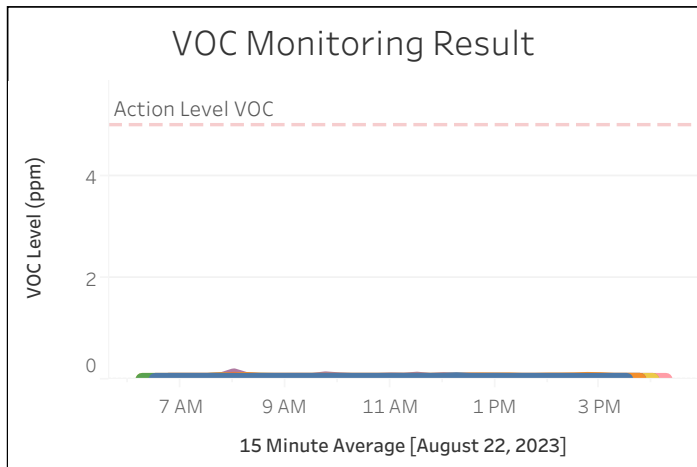

DAILY AIR MONITORING REPORT 250 Water Street Remediation Site Manhattan, New York	August 22, 2023	
		Project Number: 170381202	
		Dust Action Level ($\mu\text{g}/\text{m}^3$)	100
		VOC Action Level (ppm)	5
		Mercury Action Level ($\mu\text{g}/\text{m}^3$)	1

Station Location	Daily Avg. Dust Concentration ($\mu\text{g}/\text{m}^3$)	Max 15 Minute Dust Concentration ($\mu\text{g}/\text{m}^3$)	Daily Avg. VOC Concentration (ppm)	Max 15 Minute VOC Concentration (ppm)	Daily Avg Mercury Vapor Concentration ($\mu\text{g}/\text{m}^3$)	Max 15 Minute Mercury ($\mu\text{g}/\text{m}^3$)
PM-1	9.29	15.74	0.00	0.01	0.01	0.02
PM-2	7.44	9.21	0.00	0.02	0.01	0.02
PM-3	7.27	8.18	0.00	0.02	0.00	0.01
PM-4	7.47	8.63	0.00	0.02	0.01	0.03
WZ-1	7.86	10.66	0.00	0.00	0.00	0.01
WZ-2	6.75	9.06	0.00	0.02	0.00	0.00
WZ-3	7.11	8.75	0.01	0.09	0.01	0.03
WZ-4	7.12	9.40	0.00	0.00	0.01	0.02

Avg. Predominant Wind Dire..	Min. Wind Speed (mph)	Max. Wind Speed (mph)	Min. Temperature ($^{\circ}\text{F}$)	Max. Temperature ($^{\circ}\text{F}$)
311.2	0.3	2.5	68	76

■ PM-1
■ PM-2
■ PM-3
■ PM-4
■ WZ-1
■ WZ-2
■ WZ-3
■ WZ-4

Air Monitoring Notes: