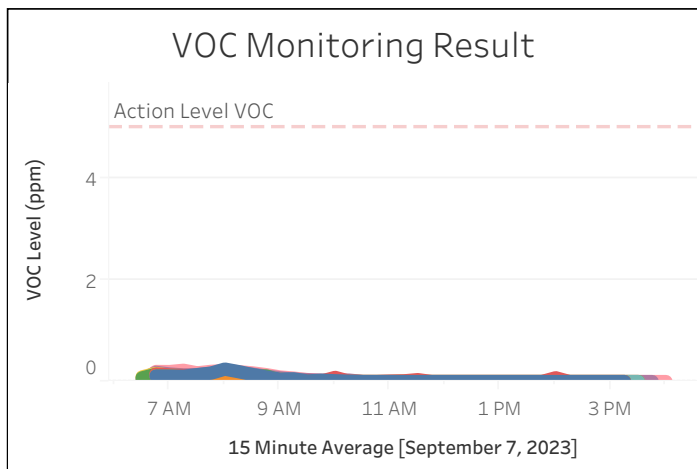

DAILY AIR MONITORING REPORT 250 Water Street Remediation Site Manhattan, New York	September 7, 2023	
		Project Number: 170381202	
		Dust Action Level ($\mu\text{g}/\text{m}^3$)	100
		VOC Action Level (ppm)	5
		Mercury Action Level ($\mu\text{g}/\text{m}^3$)	1

Station Location	Daily Avg. Dust Concentration ($\mu\text{g}/\text{m}^3$)	Max 15 Minute Dust Concentration ($\mu\text{g}/\text{m}^3$)	Daily Avg. VOC Concentration (ppm)	Max 15 Minute VOC Concentration (ppm)	Daily Avg Mercury Vapor Concentration ($\mu\text{g}/\text{m}^3$)	Max 15 Minute Mercury ($\mu\text{g}/\text{m}^3$)
PM-1	15.99	37.93	0.06	0.25	0.01	0.03
PM-2	12.98	19.24	0.03	0.13	0.01	0.02
PM-3	15.30	27.68	0.05	0.16	0.01	0.03
PM-4	13.63	30.79	0.04	0.15	0.02	0.04
WZ-1	13.45	21.02	0.04	0.14	0.00	0.00
WZ-2	12.33	24.70	0.03	0.16	0.00	0.01
WZ-3	11.50	18.47	0.04	0.18	0.01	0.02
WZ-4	12.77	19.78	0.05	0.22	0.02	0.04

Avg. Predominant Wind Dire..	Min. Wind Speed (mph)	Max. Wind Speed (mph)	Min. Temperature ($^{\circ}\text{F}$)	Max. Temperature ($^{\circ}\text{F}$)
99.17	0.13	1.66	82	92

- PM-1
- PM-2
- PM-3
- PM-4
- WZ-1
- WZ-2
- WZ-3
- WZ-4

Air Monitoring Notes: