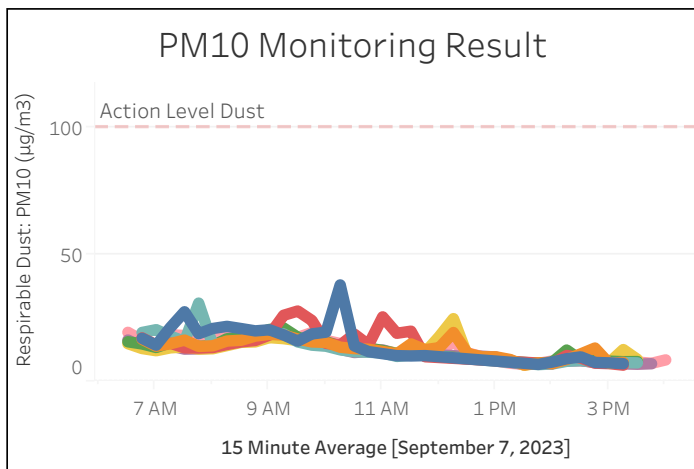

DAILY AIR MONITORING REPORT 250 Water Street Remediation Site Manhattan, New York	September 7, 2023	
		Project Number: 170381202	
		Dust Action Level ($\mu\text{g}/\text{m}^3$)	100
		VOC Action Level (ppm)	5
		Mercury Action Level ($\mu\text{g}/\text{m}^3$)	1

Station Location	Daily Avg. Dust Concentration ($\mu\text{g}/\text{m}^3$)	Max 15 Minute Dust Concentration ($\mu\text{g}/\text{m}^3$)	Daily Avg. VOC Concentration (ppm)	Max 15 Minute VOC Concentration (ppm)	Daily Avg Mercury Vapor Concentration ($\mu\text{g}/\text{m}^3$)	Max 15 Minute Mercury ($\mu\text{g}/\text{m}^3$)
PM-1	15.99	37.93	0.06	0.25	0.01	0.03
PM-2	12.98	19.24	0.03	0.13	0.01	0.02
PM-3	15.30	27.68	0.05	0.16	0.01	0.03
PM-4	13.63	30.79	0.04	0.15	0.02	0.04
WZ-1	13.45	21.02	0.04	0.14	0.00	0.00
WZ-2	12.33	24.70	0.03	0.16	0.00	0.01
WZ-3	11.50	18.47	0.04	0.18	0.01	0.02
WZ-4	12.77	19.78	0.05	0.22	0.02	0.04

Avg. Predominant Wind Dire..	Min. Wind Speed (mph)	Max. Wind Speed (mph)	Min. Temperature ($^{\circ}\text{F}$)	Max. Temperature ($^{\circ}\text{F}$)
99.17	0.13	1.66	82	92

- PM-1
- PM-2
- PM-3
- PM-4
- WZ-1
- WZ-2
- WZ-3
- WZ-4

Air Monitoring Notes: