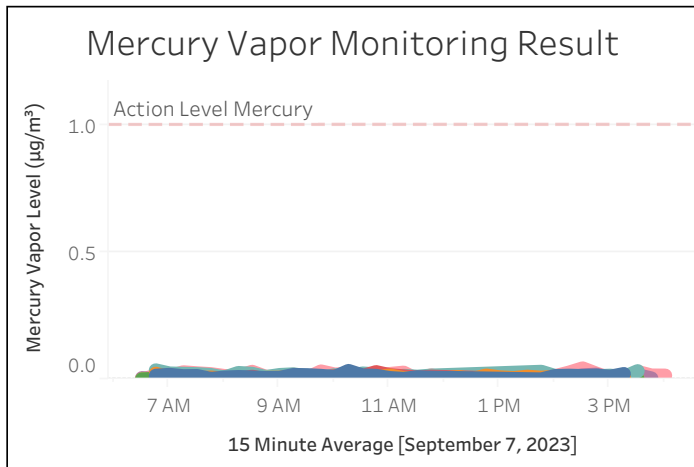

DAILY AIR MONITORING REPORT 250 Water Street Remediation Site Manhattan, New York	September 7, 2023	
		Project Number: 170381202	
		Dust Action Level ($\mu\text{g}/\text{m}^3$)	100
		VOC Action Level (ppm)	5
		Mercury Action Level ($\mu\text{g}/\text{m}^3$)	1

Station Location	Daily Avg. Dust Concentration ($\mu\text{g}/\text{m}^3$)	Max 15 Minute Dust Concentration ($\mu\text{g}/\text{m}^3$)	Daily Avg. VOC Concentration (ppm)	Max 15 Minute VOC Concentration (ppm)	Daily Avg Mercury Vapor Concentration ($\mu\text{g}/\text{m}^3$)	Max 15 Minute Mercury ($\mu\text{g}/\text{m}^3$)
PM-1	15.99	37.93	0.06	0.25	0.01	0.03
PM-2	12.98	19.24	0.03	0.13	0.01	0.02
PM-3	15.30	27.68	0.05	0.16	0.01	0.03
PM-4	13.63	30.79	0.04	0.15	0.02	0.04
WZ-1	13.45	21.02	0.04	0.14	0.00	0.00
WZ-2	12.33	24.70	0.03	0.16	0.00	0.01
WZ-3	11.50	18.47	0.04	0.18	0.01	0.02
WZ-4	12.77	19.78	0.05	0.22	0.02	0.04

Avg. Predominant Wind Dire..	Min. Wind Speed (mph)	Max. Wind Speed (mph)	Min. Temperature ($^{\circ}\text{F}$)	Max. Temperature ($^{\circ}\text{F}$)
99.17	0.13	1.66	82	92

- PM-1
- PM-2
- PM-3
- PM-4
- WZ-1
- WZ-2
- WZ-3
- WZ-4

Air Monitoring Notes: