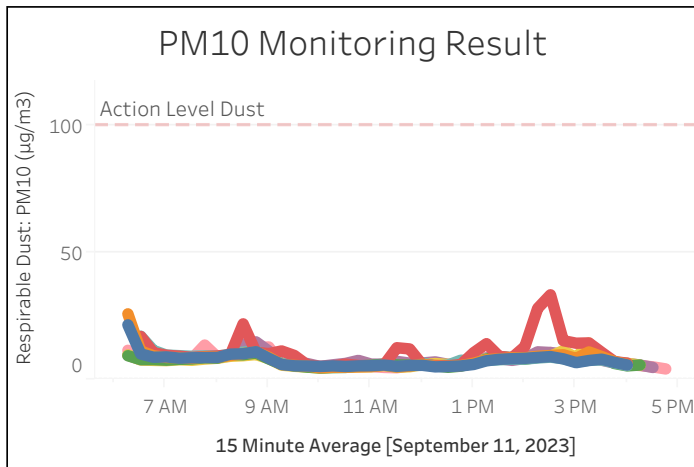

DAILY AIR MONITORING REPORT 250 Water Street Remediation Site Manhattan, New York	September 11, 2023	
		Project Number: 170381202	
		Dust Action Level ($\mu\text{g}/\text{m}^3$)	100
		VOC Action Level (ppm)	5
		Mercury Action Level ($\mu\text{g}/\text{m}^3$)	1

Station Location	Daily Avg. Dust Concentration ($\mu\text{g}/\text{m}^3$)	Max 15 Minute Dust Concentration ($\mu\text{g}/\text{m}^3$)	Daily Avg. VOC Concentration (ppm)	Max 15 Minute VOC Concentration (ppm)	Daily Avg Mercury Vapor Concentration ($\mu\text{g}/\text{m}^3$)	Max 15 Minute Mercury ($\mu\text{g}/\text{m}^3$)
PM-1	7.28	21.48	0.00	0.05	0.03	0.60
PM-2	7.56	25.79	0.00	0.04	0.01	0.30
PM-3	10.67	33.27	0.00	0.04	0.03	0.47
PM-4	7.55	17.03	0.00	0.08	0.02	0.16
WZ-1	7.15	10.45	0.00	0.00	0.00	0.01
WZ-2	7.34	14.35	0.00	0.13	0.00	0.01
WZ-3	7.86	14.81	0.00	0.02	0.00	0.01
WZ-4	7.45	13.55	0.00	0.00	0.02	0.04

Avg. Predominant Wind Dire..	Min. Wind Speed (mph)	Max. Wind Speed (mph)	Min. Temperature ($^{\circ}\text{F}$)	Max. Temperature ($^{\circ}\text{F}$)
92.13	0.17	1.65	72	80

■ PM-1
■ PM-2
■ PM-3
■ PM-4
■ WZ-1
■ WZ-2
■ WZ-3
■ WZ-4

Air Monitoring Notes: