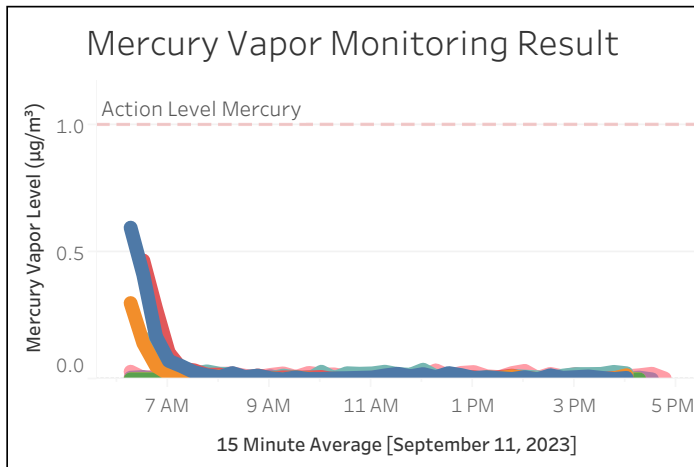

DAILY AIR MONITORING REPORT 250 Water Street Remediation Site Manhattan, New York	September 11, 2023	
		Project Number: 170381202	
		Dust Action Level ($\mu\text{g}/\text{m}^3$)	100
		VOC Action Level (ppm)	5
		Mercury Action Level ($\mu\text{g}/\text{m}^3$)	1

Station Location	Daily Avg. Dust Concentration ($\mu\text{g}/\text{m}^3$)	Max 15 Minute Dust Concentration ($\mu\text{g}/\text{m}^3$)	Daily Avg. VOC Concentration (ppm)	Max 15 Minute VOC Concentration (ppm)	Daily Avg Mercury Vapor Concentration ($\mu\text{g}/\text{m}^3$)	Max 15 Minute Mercury ($\mu\text{g}/\text{m}^3$)
PM-1	7.28	21.48	0.00	0.05	0.03	0.60
PM-2	7.56	25.79	0.00	0.04	0.01	0.30
PM-3	10.67	33.27	0.00	0.04	0.03	0.47
PM-4	7.55	17.03	0.00	0.08	0.02	0.16
WZ-1	7.15	10.45	0.00	0.00	0.00	0.01
WZ-2	7.34	14.35	0.00	0.13	0.00	0.01
WZ-3	7.86	14.81	0.00	0.02	0.00	0.01
WZ-4	7.45	13.55	0.00	0.00	0.02	0.04

Avg. Predominant Wind Dire..	Min. Wind Speed (mph)	Max. Wind Speed (mph)	Min. Temperature ($^{\circ}\text{F}$)	Max. Temperature ($^{\circ}\text{F}$)
92.13	0.17	1.65	72	80

■ PM-1
■ PM-2
■ PM-3
■ PM-4
■ WZ-1
■ WZ-2
■ WZ-3
■ WZ-4

Air Monitoring Notes: