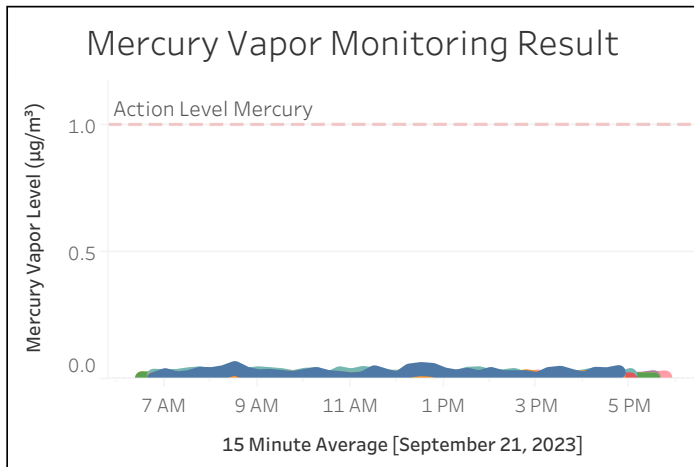

DAILY AIR MONITORING REPORT 250 Water Street Remediation Site Manhattan, New York	September 21, 2023	
		Project Number: 170381202	
		Dust Action Level ($\mu\text{g}/\text{m}^3$)	100
		VOC Action Level (ppm)	5
		Mercury Action Level ($\mu\text{g}/\text{m}^3$)	1

Station Location	Daily Avg. Dust Concentration ($\mu\text{g}/\text{m}^3$)	Max 15 Minute Dust Concentration ($\mu\text{g}/\text{m}^3$)	Daily Avg. VOC Concentration (ppm)	Max 15 Minute VOC Concentration (ppm)	Daily Avg Mercury Vapor Concentration ($\mu\text{g}/\text{m}^3$)	Max 15 Minute Mercury ($\mu\text{g}/\text{m}^3$)
PM-1	4.66	7.48	0.00	0.09	0.02	0.05
PM-2	4.03	5.02	0.00	0.07	0.01	0.01
PM-3	7.96	137.28	0.00	0.01	0.00	0.01
PM-4	6.72	52.22	0.00	0.04	0.01	0.03
WZ-1	4.32	5.47	0.00	0.00	0.00	0.01
WZ-2	3.76	5.59	0.00	0.01	0.00	0.01
WZ-3	3.80	4.60	0.00	0.00	0.00	0.02
WZ-4	4.25	5.61	0.00	0.00	0.01	0.02

Avg. Predominant Wind Dire..	Min. Wind Speed (mph)	Max. Wind Speed (mph)	Min. Temperature ($^{\circ}\text{F}$)	Max. Temperature ($^{\circ}\text{F}$)
20.75	0.17	1.97	58	70

- PM-1
- PM-2
- PM-3
- PM-4
- WZ-1
- WZ-2
- WZ-3
- WZ-4

Air Monitoring Notes: