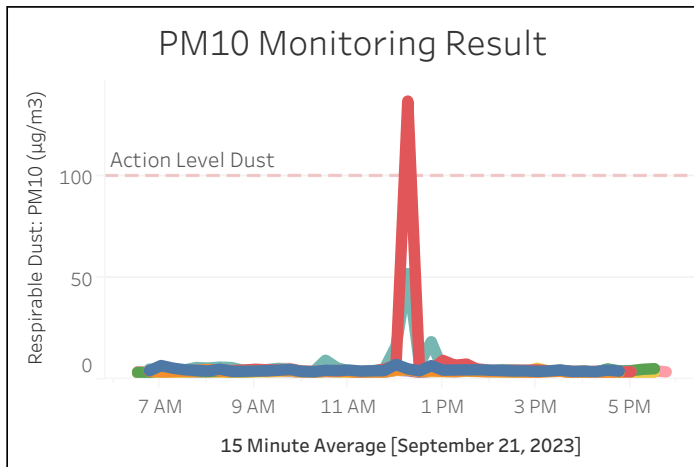

DAILY AIR MONITORING REPORT 250 Water Street Remediation Site Manhattan, New York	September 21, 2023	
		Project Number: 170381202	
		Dust Action Level ($\mu\text{g}/\text{m}^3$)	100
		VOC Action Level (ppm)	5
		Mercury Action Level ($\mu\text{g}/\text{m}^3$)	1

Station Location	Daily Avg. Dust Concentration ($\mu\text{g}/\text{m}^3$)	Max 15 Minute Dust Concentration ($\mu\text{g}/\text{m}^3$)	Daily Avg. VOC Concentration (ppm)	Max 15 Minute VOC Concentration (ppm)	Daily Avg Mercury Vapor Concentration ($\mu\text{g}/\text{m}^3$)	Max 15 Minute Mercury ($\mu\text{g}/\text{m}^3$)
PM-1	4.66	7.48	0.00	0.09	0.02	0.05
PM-2	4.03	5.02	0.00	0.07	0.01	0.01
PM-3	7.96	137.28	0.00	0.01	0.00	0.01
PM-4	6.72	52.22	0.00	0.04	0.01	0.03
WZ-1	4.32	5.47	0.00	0.00	0.00	0.01
WZ-2	3.76	5.59	0.00	0.01	0.00	0.01
WZ-3	3.80	4.60	0.00	0.00	0.00	0.02
WZ-4	4.25	5.61	0.00	0.00	0.01	0.02

Avg. Predominant Wind Dire..	Min. Wind Speed (mph)	Max. Wind Speed (mph)	Min. Temperature ($^{\circ}\text{F}$)	Max. Temperature ($^{\circ}\text{F}$)
20.75	0.17	1.97	58	70

- PM-1
- PM-2
- PM-3
- PM-4
- WZ-1
- WZ-2
- WZ-3
- WZ-4

Air Monitoring Notes: