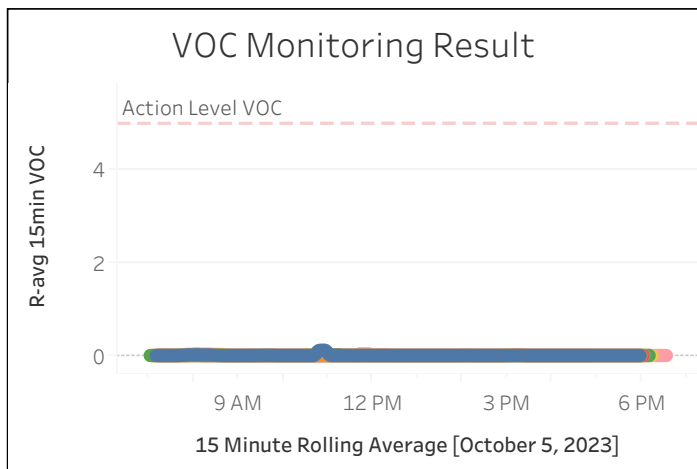

DAILY AIR MONITORING REPORT 250 Water Street Remediation Site Manhattan, New York	October 5, 2023	
		Project Number: 170381202	
		Dust Action Level ($\mu\text{g}/\text{m}^3$)	100
		VOC Action Level (ppm)	5
		Mercury Action Level ($\mu\text{g}/\text{m}^3$)	1

Station Location	Daily Avg Dust Concentration ($\mu\text{g}/\text{m}^3$)	Max 15min Rolling Avg Dust Concentration ($\mu\text{g}/\text{m}^3$)	Daily Avg VOC Concentration (ppm)	Max 15min Rolling Avg VOC Concentration (ppm)	Daily Avg Mercury Vapor Concentration ($\mu\text{g}/\text{m}^3$)	Max 15min Rolling Avg Mercury Vapor Concentration ($\mu\text{g}/\text{m}^3$)
PM-1	8.02	26.22	0.00	0.12	0.02	0.06
PM-2	7.72	16.47	0.00	0.00	0.01	0.06
PM-3	7.21	17.31	0.00	0.01	0.00	0.01
PM-4	9.35	51.35	0.00	0.02	0.01	0.05
WZ-1	6.55	13.51	0.00	0.02	0.00	0.01
WZ-2	7.28	13.40	0.00	0.03	0.00	0.01
WZ-3	6.72	13.28	0.00	0.02	0.00	0.02
WZ-4	6.84	15.18	0.00	0.04	0.01	0.02

Avg. Predominant Wind Dire..	Min. Wind Speed (mph)	Max. Wind Speed (mph)	Min. Temperature ($^{\circ}\text{F}$)	Max. Temperature ($^{\circ}\text{F}$)
55.93	0.13	1.77	64	76

- PM-1
- PM-2
- PM-3
- PM-4
- WZ-1
- WZ-2
- WZ-3
- WZ-4

Air Monitoring Notes: