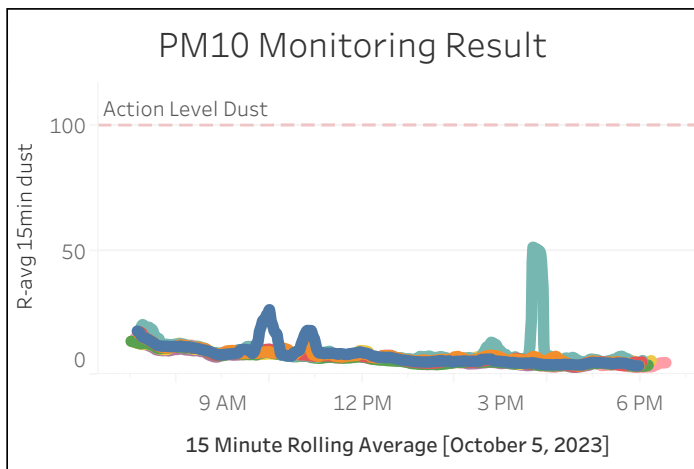

DAILY AIR MONITORING REPORT 250 Water Street Remediation Site Manhattan, New York	October 5, 2023	
		Project Number: 170381202	
		Dust Action Level ($\mu\text{g}/\text{m}^3$)	100
		VOC Action Level (ppm)	5
		Mercury Action Level ($\mu\text{g}/\text{m}^3$)	1

Station Location	Daily Avg Dust Concentration ($\mu\text{g}/\text{m}^3$)	Max 15min Rolling Avg Dust Concentration ($\mu\text{g}/\text{m}^3$)	Daily Avg VOC Concentration (ppm)	Max 15min Rolling Avg VOC Concentration (ppm)	Daily Avg Mercury Vapor Concentration ($\mu\text{g}/\text{m}^3$)	Max 15min Rolling Avg Mercury Vapor Concentration ($\mu\text{g}/\text{m}^3$)
PM-1	8.02	26.22	0.00	0.12	0.02	0.06
PM-2	7.72	16.47	0.00	0.00	0.01	0.06
PM-3	7.21	17.31	0.00	0.01	0.00	0.01
PM-4	9.35	51.35	0.00	0.02	0.01	0.05
WZ-1	6.55	13.51	0.00	0.02	0.00	0.01
WZ-2	7.28	13.40	0.00	0.03	0.00	0.01
WZ-3	6.72	13.28	0.00	0.02	0.00	0.02
WZ-4	6.84	15.18	0.00	0.04	0.01	0.02

Avg. Predominant Wind Dire..	Min. Wind Speed (mph)	Max. Wind Speed (mph)	Min. Temperature ($^{\circ}\text{F}$)	Max. Temperature ($^{\circ}\text{F}$)
55.93	0.13	1.77	64	76

- PM-1
- PM-2
- PM-3
- PM-4
- WZ-1
- WZ-2
- WZ-3
- WZ-4

Air Monitoring Notes: