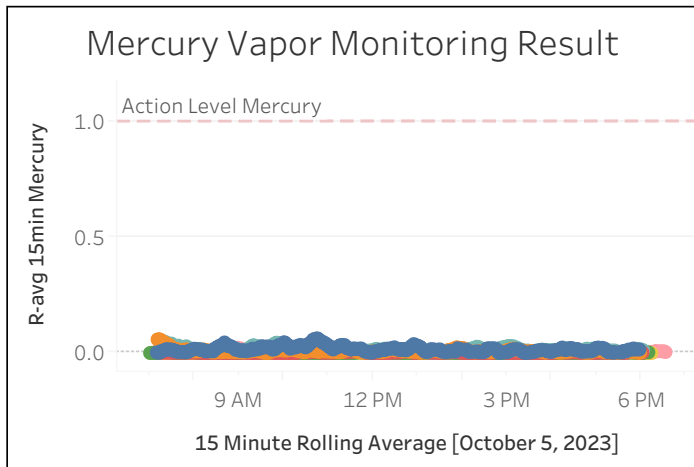

DAILY AIR MONITORING REPORT 250 Water Street Remediation Site Manhattan, New York	October 5, 2023	
		Project Number: 170381202	
		Dust Action Level ($\mu\text{g}/\text{m}^3$)	100
		VOC Action Level (ppm)	5
		Mercury Action Level ($\mu\text{g}/\text{m}^3$)	1

Station Location	Daily Avg Dust Concentration ($\mu\text{g}/\text{m}^3$)	Max 15min Rolling Avg Dust Concentration ($\mu\text{g}/\text{m}^3$)	Daily Avg VOC Concentration (ppm)	Max 15min Rolling Avg VOC Concentration (ppm)	Daily Avg Mercury Vapor Concentration ($\mu\text{g}/\text{m}^3$)	Max 15min Rolling Avg Mercury Vapor Concentration ($\mu\text{g}/\text{m}^3$)
PM-1	8.02	26.22	0.00	0.12	0.02	0.06
PM-2	7.72	16.47	0.00	0.00	0.01	0.06
PM-3	7.21	17.31	0.00	0.01	0.00	0.01
PM-4	9.35	51.35	0.00	0.02	0.01	0.05
WZ-1	6.55	13.51	0.00	0.02	0.00	0.01
WZ-2	7.28	13.40	0.00	0.03	0.00	0.01
WZ-3	6.72	13.28	0.00	0.02	0.00	0.02
WZ-4	6.84	15.18	0.00	0.04	0.01	0.02

Avg. Predominant Wind Dire..	Min. Wind Speed (mph)	Max. Wind Speed (mph)	Min. Temperature ($^{\circ}\text{F}$)	Max. Temperature ($^{\circ}\text{F}$)
55.93	0.13	1.77	64	76

- PM-1
- PM-2
- PM-3
- PM-4
- WZ-1
- WZ-2
- WZ-3
- WZ-4

Air Monitoring Notes: