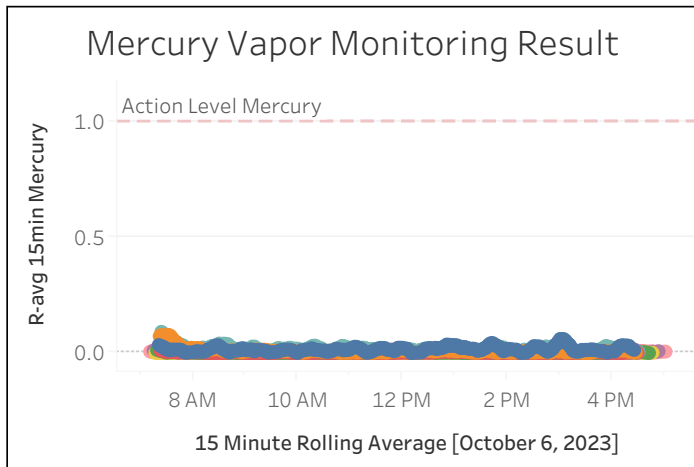

DAILY AIR MONITORING REPORT 250 Water Street Remediation Site Manhattan, New York	October 6, 2023	
		Project Number: 170381202	
		Dust Action Level ($\mu\text{g}/\text{m}^3$)	100
		VOC Action Level (ppm)	5
		Mercury Action Level ($\mu\text{g}/\text{m}^3$)	1

Station Location	Daily Avg Dust Concentration ($\mu\text{g}/\text{m}^3$)	Max 15min Rolling Avg Dust Concentration ($\mu\text{g}/\text{m}^3$)	Daily Avg VOC Concentration (ppm)	Max 15min Rolling Avg VOC Concentration (ppm)	Daily Avg Mercury Vapor Concentration ($\mu\text{g}/\text{m}^3$)	Max 15min Rolling Avg Mercury Vapor Concentration ($\mu\text{g}/\text{m}^3$)
PM-1	9.51	21.16	0.00	0.01	0.02	0.06
PM-2	10.81	31.96	0.00	0.02	0.01	0.08
PM-3	10.11	27.80	0.00	0.00	0.00	0.01
PM-4	15.94	50.59	0.00	0.08	0.02	0.09
WZ-1	9.24	16.04	0.00	0.00	0.00	0.01
WZ-2	9.32	16.83	0.00	0.00	0.00	0.01
WZ-3	9.13	18.49	0.00	0.00	0.00	0.02
WZ-4	9.98	18.52	0.00	0.01	0.01	0.02

Avg. Predominant Wind Dire..	Min. Wind Speed (mph)	Max. Wind Speed (mph)	Min. Temperature ($^{\circ}\text{F}$)	Max. Temperature ($^{\circ}\text{F}$)
332.5	0.1	1.2	66	70

■ PM-1
■ PM-2
■ PM-3
■ PM-4
■ WZ-1
■ WZ-2
■ WZ-3
■ WZ-4

Air Monitoring Notes: