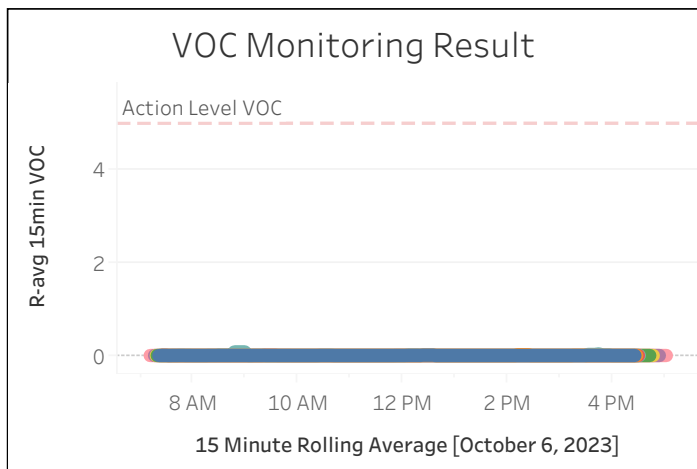

DAILY AIR MONITORING REPORT 250 Water Street Remediation Site Manhattan, New York	October 6, 2023	
		Project Number: 170381202	
		Dust Action Level ($\mu\text{g}/\text{m}^3$)	100
		VOC Action Level (ppm)	5
		Mercury Action Level ($\mu\text{g}/\text{m}^3$)	1

Station Location	Daily Avg Dust Concentration ($\mu\text{g}/\text{m}^3$)	Max 15min Rolling Avg Dust Concentration ($\mu\text{g}/\text{m}^3$)	Daily Avg VOC Concentration (ppm)	Max 15min Rolling Avg VOC Concentration (ppm)	Daily Avg Mercury Vapor Concentration ($\mu\text{g}/\text{m}^3$)	Max 15min Rolling Avg Mercury Vapor Concentration ($\mu\text{g}/\text{m}^3$)
PM-1	9.51	21.16	0.00	0.01	0.02	0.06
PM-2	10.81	31.96	0.00	0.02	0.01	0.08
PM-3	10.11	27.80	0.00	0.00	0.00	0.01
PM-4	15.94	50.59	0.00	0.08	0.02	0.09
WZ-1	9.24	16.04	0.00	0.00	0.00	0.01
WZ-2	9.32	16.83	0.00	0.00	0.00	0.01
WZ-3	9.13	18.49	0.00	0.00	0.00	0.02
WZ-4	9.98	18.52	0.00	0.01	0.01	0.02

Avg. Predominant Wind Dire..	Min. Wind Speed (mph)	Max. Wind Speed (mph)	Min. Temperature ($^{\circ}\text{F}$)	Max. Temperature ($^{\circ}\text{F}$)
332.5	0.1	1.2	66	70

■ PM-1
■ PM-2
■ PM-3
■ PM-4
■ WZ-1
■ WZ-2
■ WZ-3
■ WZ-4

Air Monitoring Notes: