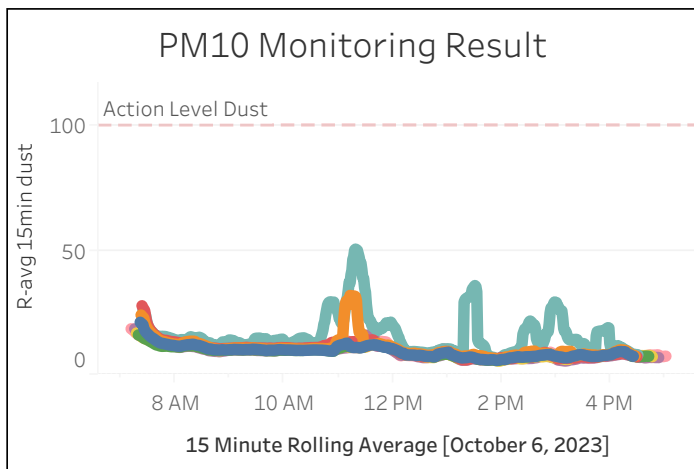

DAILY AIR MONITORING REPORT 250 Water Street Remediation Site Manhattan, New York	October 6, 2023	
		Project Number: 170381202	
		Dust Action Level ($\mu\text{g}/\text{m}^3$)	100
		VOC Action Level (ppm)	5
		Mercury Action Level ($\mu\text{g}/\text{m}^3$)	1

Station Location	Daily Avg Dust Concentration ($\mu\text{g}/\text{m}^3$)	Max 15min Rolling Avg Dust Concentration ($\mu\text{g}/\text{m}^3$)	Daily Avg VOC Concentration (ppm)	Max 15min Rolling Avg VOC Concentration (ppm)	Daily Avg Mercury Vapor Concentration ($\mu\text{g}/\text{m}^3$)	Max 15min Rolling Avg Mercury Vapor Concentration ($\mu\text{g}/\text{m}^3$)
PM-1	9.51	21.16	0.00	0.01	0.02	0.06
PM-2	10.81	31.96	0.00	0.02	0.01	0.08
PM-3	10.11	27.80	0.00	0.00	0.00	0.01
PM-4	15.94	50.59	0.00	0.08	0.02	0.09
WZ-1	9.24	16.04	0.00	0.00	0.00	0.01
WZ-2	9.32	16.83	0.00	0.00	0.00	0.01
WZ-3	9.13	18.49	0.00	0.00	0.00	0.02
WZ-4	9.98	18.52	0.00	0.01	0.01	0.02

Avg. Predominant Wind Dire..	Min. Wind Speed (mph)	Max. Wind Speed (mph)	Min. Temperature ($^{\circ}\text{F}$)	Max. Temperature ($^{\circ}\text{F}$)
332.5	0.1	1.2	66	70

■ PM-1
■ PM-2
■ PM-3
■ PM-4
■ WZ-1
■ WZ-2
■ WZ-3
■ WZ-4

Air Monitoring Notes: