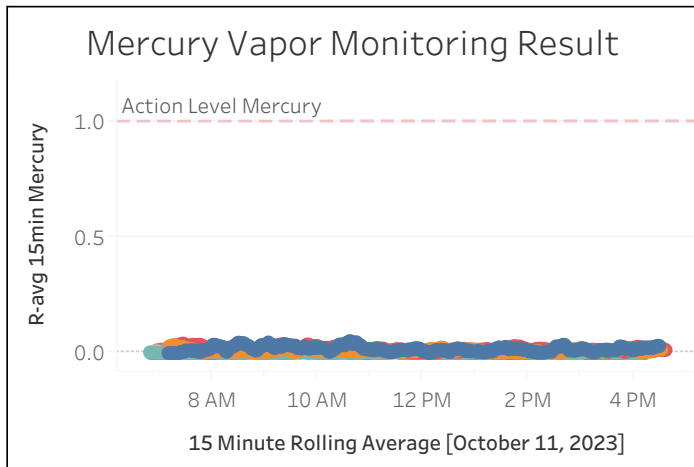

DAILY AIR MONITORING REPORT 250 Water Street Remediation Site Manhattan, New York	October 11, 2023	
		Project Number: 170381202	
		Dust Action Level ($\mu\text{g}/\text{m}^3$)	100
		VOC Action Level (ppm)	5
		Mercury Action Level ($\mu\text{g}/\text{m}^3$)	1

Station Location	Daily Avg Dust Concentration ($\mu\text{g}/\text{m}^3$)	Max 15min Rolling Avg Dust Concentration ($\mu\text{g}/\text{m}^3$)	Daily Avg VOC Concentration (ppm)	Max 15min Rolling Avg VOC Concentration (ppm)	Daily Avg Mercury Vapor Concentration ($\mu\text{g}/\text{m}^3$)	Max 15min Rolling Avg Mercury Vapor Concentration ($\mu\text{g}/\text{m}^3$)
PM-1	8.14	17.86	0.01	0.05	0.02	0.05
PM-2	10.74	33.79	0.00	0.03	0.01	0.04
PM-4	8.13	15.33	0.03	0.66	0.02	0.04
WZ-1	5.93	9.60	0.00	0.02	0.00	0.01
WZ-2	7.95	19.25	0.01	0.05	0.00	0.01
WZ-3	5.47	9.18	0.01	0.05	0.01	0.02
WZ-4	6.97	11.43	0.02	0.06	0.01	0.02

Avg. Predominant Wind Dire..	Min. Wind Speed (mph)	Max. Wind Speed (mph)	Min. Temperature ($^{\circ}\text{F}$)	Max. Temperature ($^{\circ}\text{F}$)
60.19	0.13	1.61	55	68

■ PM-1
■ PM-2
■ PM-4
■ WZ-1
■ WZ-2
■ WZ-3
■ WZ-4

Air Monitoring Notes: