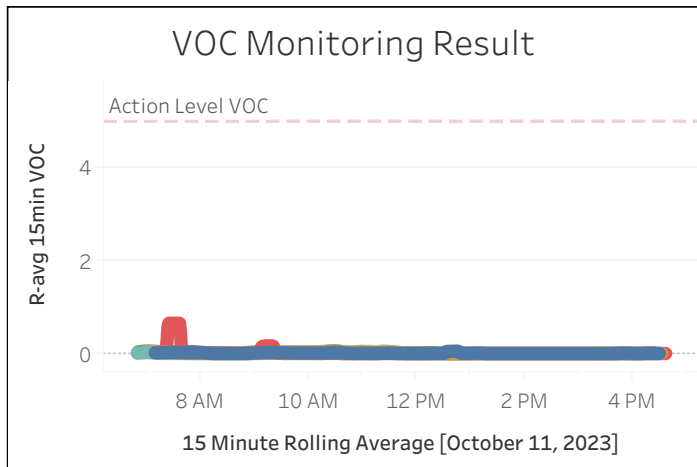

DAILY AIR MONITORING REPORT 250 Water Street Remediation Site Manhattan, New York	October 11, 2023	
		Project Number: 170381202	
		Dust Action Level ($\mu\text{g}/\text{m}^3$)	100
		VOC Action Level (ppm)	5
		Mercury Action Level ($\mu\text{g}/\text{m}^3$)	1

Station Location	Daily Avg Dust Concentration ($\mu\text{g}/\text{m}^3$)	Max 15min Rolling Avg Dust Concentration ($\mu\text{g}/\text{m}^3$)	Daily Avg VOC Concentration (ppm)	Max 15min Rolling Avg VOC Concentration (ppm)	Daily Avg Mercury Vapor Concentration ($\mu\text{g}/\text{m}^3$)	Max 15min Rolling Avg Mercury Vapor Concentration ($\mu\text{g}/\text{m}^3$)
PM-1	8.14	17.86	0.01	0.05	0.02	0.05
PM-2	10.74	33.79	0.00	0.03	0.01	0.04
PM-4	8.13	15.33	0.03	0.66	0.02	0.04
WZ-1	5.93	9.60	0.00	0.02	0.00	0.01
WZ-2	7.95	19.25	0.01	0.05	0.00	0.01
WZ-3	5.47	9.18	0.01	0.05	0.01	0.02
WZ-4	6.97	11.43	0.02	0.06	0.01	0.02

Avg. Predominant Wind Dire..	Min. Wind Speed (mph)	Max. Wind Speed (mph)	Min. Temperature ($^{\circ}\text{F}$)	Max. Temperature ($^{\circ}\text{F}$)
60.19	0.13	1.61	55	68

■ PM-1
■ PM-2
■ PM-4
■ WZ-1
■ WZ-2
■ WZ-3
■ WZ-4

Air Monitoring Notes: