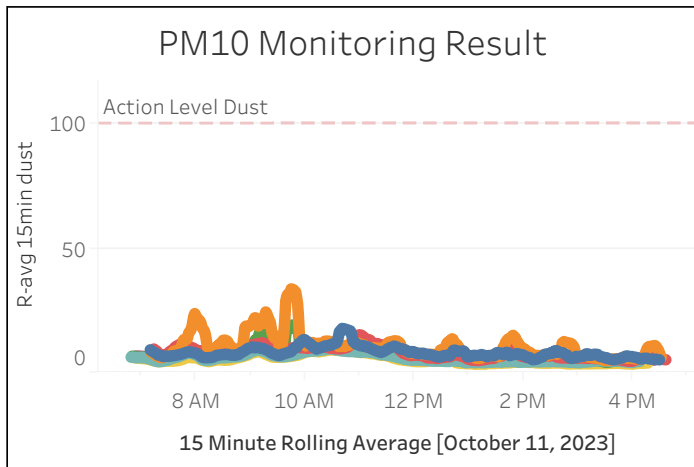

DAILY AIR MONITORING REPORT 250 Water Street Remediation Site Manhattan, New York	October 11, 2023	
		Project Number: 170381202	
		Dust Action Level ($\mu\text{g}/\text{m}^3$)	100
		VOC Action Level (ppm)	5
		Mercury Action Level ($\mu\text{g}/\text{m}^3$)	1

Station Location	Daily Avg Dust Concentration ($\mu\text{g}/\text{m}^3$)	Max 15min Rolling Avg Dust Concentration ($\mu\text{g}/\text{m}^3$)	Daily Avg VOC Concentration (ppm)	Max 15min Rolling Avg VOC Concentration (ppm)	Daily Avg Mercury Vapor Concentration ($\mu\text{g}/\text{m}^3$)	Max 15min Rolling Avg Mercury Vapor Concentration ($\mu\text{g}/\text{m}^3$)
PM-1	8.14	17.86	0.01	0.05	0.02	0.05
PM-2	10.74	33.79	0.00	0.03	0.01	0.04
PM-4	8.13	15.33	0.03	0.66	0.02	0.04
WZ-1	5.93	9.60	0.00	0.02	0.00	0.01
WZ-2	7.95	19.25	0.01	0.05	0.00	0.01
WZ-3	5.47	9.18	0.01	0.05	0.01	0.02
WZ-4	6.97	11.43	0.02	0.06	0.01	0.02

Avg. Predominant Wind Dire..	Min. Wind Speed (mph)	Max. Wind Speed (mph)	Min. Temperature ($^{\circ}\text{F}$)	Max. Temperature ($^{\circ}\text{F}$)
60.19	0.13	1.61	55	68

■ PM-1
■ PM-2
■ PM-4
■ WZ-1
■ WZ-2
■ WZ-3
■ WZ-4

Air Monitoring Notes: