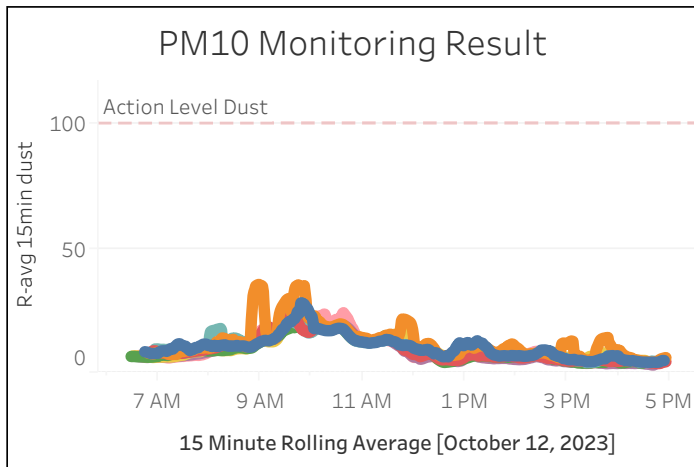

DAILY AIR MONITORING REPORT 250 Water Street Remediation Site Manhattan, New York	October 12, 2023	
		Project Number: 170381202	
		Dust Action Level ($\mu\text{g}/\text{m}^3$)	100
		VOC Action Level (ppm)	5
		Mercury Action Level ($\mu\text{g}/\text{m}^3$)	1

Station Location	Daily Avg Dust Concentration ($\mu\text{g}/\text{m}^3$)	Max 15min Rolling Avg Dust Concentration ($\mu\text{g}/\text{m}^3$)	Daily Avg VOC Concentration (ppm)	Max 15min Rolling Avg VOC Concentration (ppm)	Daily Avg Mercury Vapor Concentration ($\mu\text{g}/\text{m}^3$)	Max 15min Rolling Avg Mercury Vapor Concentration ($\mu\text{g}/\text{m}^3$)
PM-1	10.32	28.18	0.01	0.06	0.02	0.07
PM-2	12.47	35.56	0.00	0.04	0.01	0.05
PM-3	9.59	23.65	0.00	0.02	0.00	0.01
PM-4	10.23	21.18	0.01	0.09	0.02	0.08
WZ-1	9.25	24.08	0.00	0.03	0.00	0.01
WZ-2	10.16	23.90	0.01	0.03	0.00	0.01
WZ-3	8.95	23.40	0.01	0.09	0.01	0.03
WZ-4	9.58	24.19	0.01	0.05	0.01	0.02

Avg. Predominant Wind Dire..	Min. Wind Speed (mph)	Max. Wind Speed (mph)	Min. Temperature ($^{\circ}\text{F}$)	Max. Temperature ($^{\circ}\text{F}$)
46.30	0.05	1.49	56	70

■ PM-1
■ PM-2
■ PM-3
■ PM-4
■ WZ-1
■ WZ-2
■ WZ-3
■ WZ-4

Air Monitoring Notes: