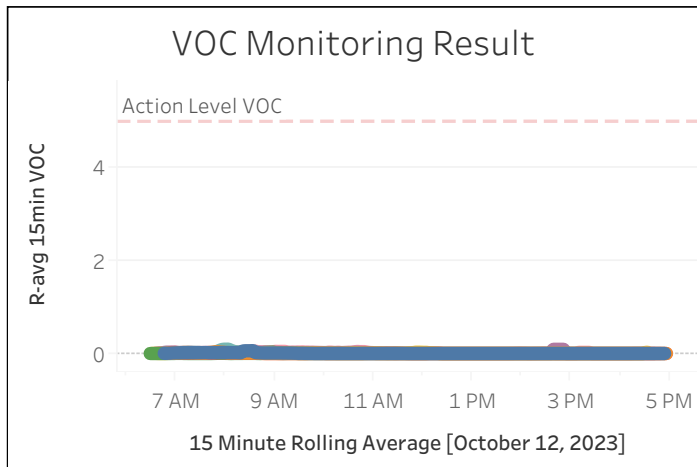

DAILY AIR MONITORING REPORT 250 Water Street Remediation Site Manhattan, New York	October 12, 2023	
		Project Number: 170381202	
		Dust Action Level ($\mu\text{g}/\text{m}^3$)	100
		VOC Action Level (ppm)	5
		Mercury Action Level ($\mu\text{g}/\text{m}^3$)	1

Station Location	Daily Avg Dust Concentration ($\mu\text{g}/\text{m}^3$)	Max 15min Rolling Avg Dust Concentration ($\mu\text{g}/\text{m}^3$)	Daily Avg VOC Concentration (ppm)	Max 15min Rolling Avg VOC Concentration (ppm)	Daily Avg Mercury Vapor Concentration ($\mu\text{g}/\text{m}^3$)	Max 15min Rolling Avg Mercury Vapor Concentration ($\mu\text{g}/\text{m}^3$)
PM-1	10.32	28.18	0.01	0.06	0.02	0.07
PM-2	12.47	35.56	0.00	0.04	0.01	0.05
PM-3	9.59	23.65	0.00	0.02	0.00	0.01
PM-4	10.23	21.18	0.01	0.09	0.02	0.08
WZ-1	9.25	24.08	0.00	0.03	0.00	0.01
WZ-2	10.16	23.90	0.01	0.03	0.00	0.01
WZ-3	8.95	23.40	0.01	0.09	0.01	0.03
WZ-4	9.58	24.19	0.01	0.05	0.01	0.02

Avg. Predominant Wind Dire..	Min. Wind Speed (mph)	Max. Wind Speed (mph)	Min. Temperature ($^{\circ}\text{F}$)	Max. Temperature ($^{\circ}\text{F}$)
46.30	0.05	1.49	56	70

■ PM-1
■ PM-2
■ PM-3
■ PM-4
■ WZ-1
■ WZ-2
■ WZ-3
■ WZ-4

Air Monitoring Notes: