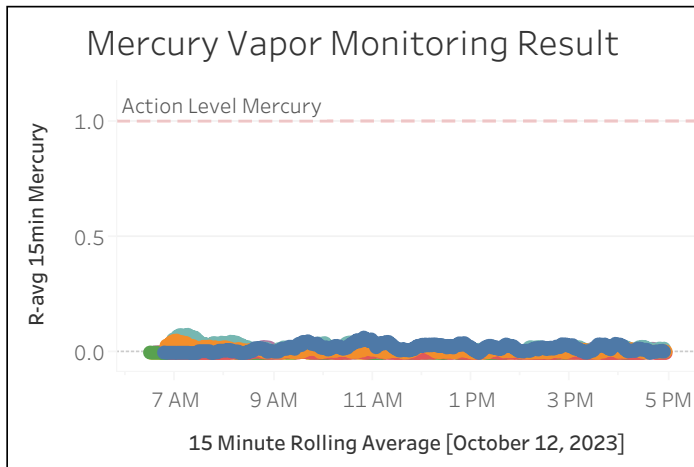

DAILY AIR MONITORING REPORT 250 Water Street Remediation Site Manhattan, New York	October 12, 2023	
		Project Number: 170381202	
		Dust Action Level ($\mu\text{g}/\text{m}^3$)	100
		VOC Action Level (ppm)	5
		Mercury Action Level ($\mu\text{g}/\text{m}^3$)	1

Station Location	Daily Avg Dust Concentration ($\mu\text{g}/\text{m}^3$)	Max 15min Rolling Avg Dust Concentration ($\mu\text{g}/\text{m}^3$)	Daily Avg VOC Concentration (ppm)	Max 15min Rolling Avg VOC Concentration (ppm)	Daily Avg Mercury Vapor Concentration ($\mu\text{g}/\text{m}^3$)	Max 15min Rolling Avg Mercury Vapor Concentration ($\mu\text{g}/\text{m}^3$)
PM-1	10.32	28.18	0.01	0.06	0.02	0.07
PM-2	12.47	35.56	0.00	0.04	0.01	0.05
PM-3	9.59	23.65	0.00	0.02	0.00	0.01
PM-4	10.23	21.18	0.01	0.09	0.02	0.08
WZ-1	9.25	24.08	0.00	0.03	0.00	0.01
WZ-2	10.16	23.90	0.01	0.03	0.00	0.01
WZ-3	8.95	23.40	0.01	0.09	0.01	0.03
WZ-4	9.58	24.19	0.01	0.05	0.01	0.02

Avg. Predominant Wind Dire..	Min. Wind Speed (mph)	Max. Wind Speed (mph)	Min. Temperature ($^{\circ}\text{F}$)	Max. Temperature ($^{\circ}\text{F}$)
46.30	0.05	1.49	56	70

■ PM-1
■ PM-2
■ PM-3
■ PM-4
■ WZ-1
■ WZ-2
■ WZ-3
■ WZ-4

Air Monitoring Notes: