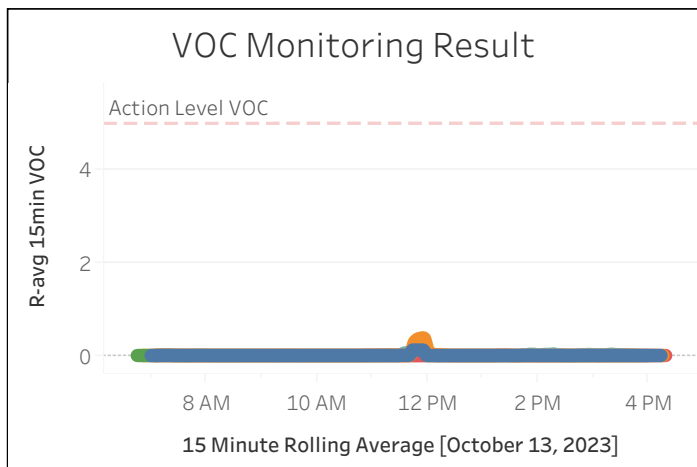

DAILY AIR MONITORING REPORT 250 Water Street Remediation Site Manhattan, New York	October 13, 2023	
		Project Number: 170381202	
		Dust Action Level ($\mu\text{g}/\text{m}^3$)	100
		VOC Action Level (ppm)	5
		Mercury Action Level ($\mu\text{g}/\text{m}^3$)	1

Station Location	Daily Avg Dust Concentration ($\mu\text{g}/\text{m}^3$)	Max 15min Rolling Avg Dust Concentration ($\mu\text{g}/\text{m}^3$)	Daily Avg VOC Concentration (ppm)	Max 15min Rolling Avg VOC Concentration (ppm)	Daily Avg Mercury Vapor Concentration ($\mu\text{g}/\text{m}^3$)	Max 15min Rolling Avg Mercury Vapor Concentration ($\mu\text{g}/\text{m}^3$)
PM-1	4.50	12.55	0.00	0.12	0.02	0.04
PM-2	2.50	5.33	0.01	0.38	0.01	0.02
PM-3	2.21	3.06	0.00	0.01	0.00	0.01
PM-4	5.78	69.54	0.01	0.07	0.02	0.05
WZ-1	2.89	6.25	0.00	0.03	0.00	0.01
WZ-2	1.96	3.44	0.00	0.00	0.00	0.01
WZ-3	1.45	2.01	0.00	0.00	0.01	0.02
WZ-4	2.26	4.76	0.00	0.02	0.01	0.03

Avg. Predominant Wind Dire..	Min. Wind Speed (mph)	Max. Wind Speed (mph)	Min. Temperature ($^{\circ}\text{F}$)	Max. Temperature ($^{\circ}\text{F}$)
90.88	0.23	2.45	54	64

■ PM-1
■ PM-2
■ PM-3
■ PM-4
■ WZ-1
■ WZ-2
■ WZ-3
■ WZ-4

Air Monitoring Notes: