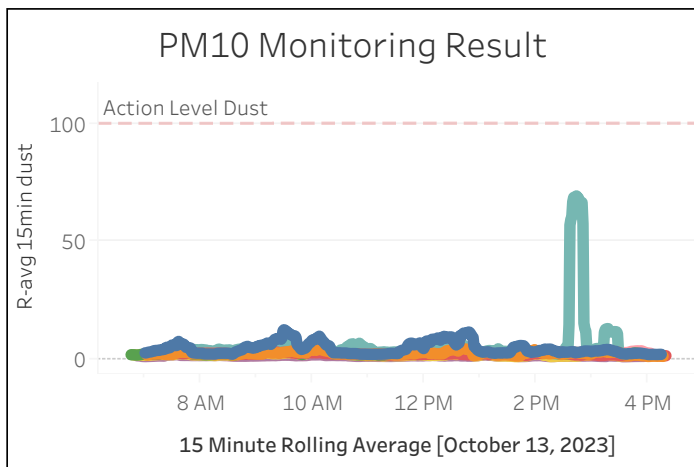

DAILY AIR MONITORING REPORT 250 Water Street Remediation Site Manhattan, New York	October 13, 2023	
		Project Number: 170381202	
		Dust Action Level ($\mu\text{g}/\text{m}^3$)	100
		VOC Action Level (ppm)	5
		Mercury Action Level ($\mu\text{g}/\text{m}^3$)	1

Station Location	Daily Avg Dust Concentration ($\mu\text{g}/\text{m}^3$)	Max 15min Rolling Avg Dust Concentration ($\mu\text{g}/\text{m}^3$)	Daily Avg VOC Concentration (ppm)	Max 15min Rolling Avg VOC Concentration (ppm)	Daily Avg Mercury Vapor Concentration ($\mu\text{g}/\text{m}^3$)	Max 15min Rolling Avg Mercury Vapor Concentration ($\mu\text{g}/\text{m}^3$)
PM-1	4.50	12.55	0.00	0.12	0.02	0.04
PM-2	2.50	5.33	0.01	0.38	0.01	0.02
PM-3	2.21	3.06	0.00	0.01	0.00	0.01
PM-4	5.78	69.54	0.01	0.07	0.02	0.05
WZ-1	2.89	6.25	0.00	0.03	0.00	0.01
WZ-2	1.96	3.44	0.00	0.00	0.00	0.01
WZ-3	1.45	2.01	0.00	0.00	0.01	0.02
WZ-4	2.26	4.76	0.00	0.02	0.01	0.03

Avg. Predominant Wind Dire..	Min. Wind Speed (mph)	Max. Wind Speed (mph)	Min. Temperature ($^{\circ}\text{F}$)	Max. Temperature ($^{\circ}\text{F}$)
90.88	0.23	2.45	54	64

■ PM-1
■ PM-2
■ PM-3
■ PM-4
■ WZ-1
■ WZ-2
■ WZ-3
■ WZ-4

Air Monitoring Notes: