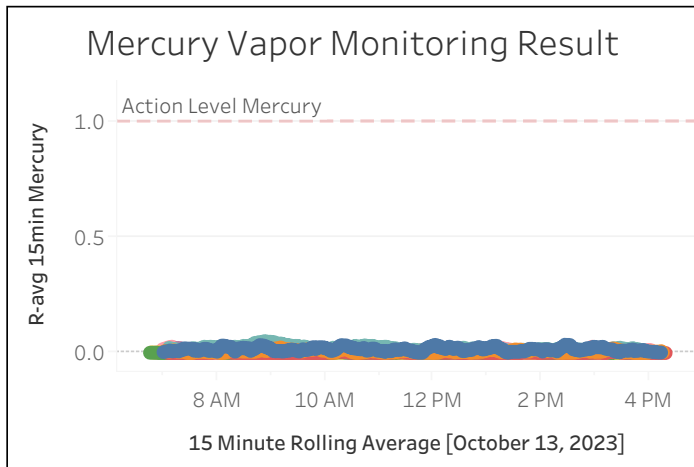

DAILY AIR MONITORING REPORT 250 Water Street Remediation Site Manhattan, New York	October 13, 2023	
		Project Number: 170381202	
		Dust Action Level ($\mu\text{g}/\text{m}^3$)	100
		VOC Action Level (ppm)	5
		Mercury Action Level ($\mu\text{g}/\text{m}^3$)	1

Station Location	Daily Avg Dust Concentration ($\mu\text{g}/\text{m}^3$)	Max 15min Rolling Avg Dust Concentration ($\mu\text{g}/\text{m}^3$)	Daily Avg VOC Concentration (ppm)	Max 15min Rolling Avg VOC Concentration (ppm)	Daily Avg Mercury Vapor Concentration ($\mu\text{g}/\text{m}^3$)	Max 15min Rolling Avg Mercury Vapor Concentration ($\mu\text{g}/\text{m}^3$)
PM-1	4.50	12.55	0.00	0.12	0.02	0.04
PM-2	2.50	5.33	0.01	0.38	0.01	0.02
PM-3	2.21	3.06	0.00	0.01	0.00	0.01
PM-4	5.78	69.54	0.01	0.07	0.02	0.05
WZ-1	2.89	6.25	0.00	0.03	0.00	0.01
WZ-2	1.96	3.44	0.00	0.00	0.00	0.01
WZ-3	1.45	2.01	0.00	0.00	0.01	0.02
WZ-4	2.26	4.76	0.00	0.02	0.01	0.03

Avg. Predominant Wind Dire..	Min. Wind Speed (mph)	Max. Wind Speed (mph)	Min. Temperature ($^{\circ}\text{F}$)	Max. Temperature ($^{\circ}\text{F}$)
90.88	0.23	2.45	54	64

■ PM-1
■ PM-2
■ PM-3
■ PM-4
■ WZ-1
■ WZ-2
■ WZ-3
■ WZ-4

Air Monitoring Notes: