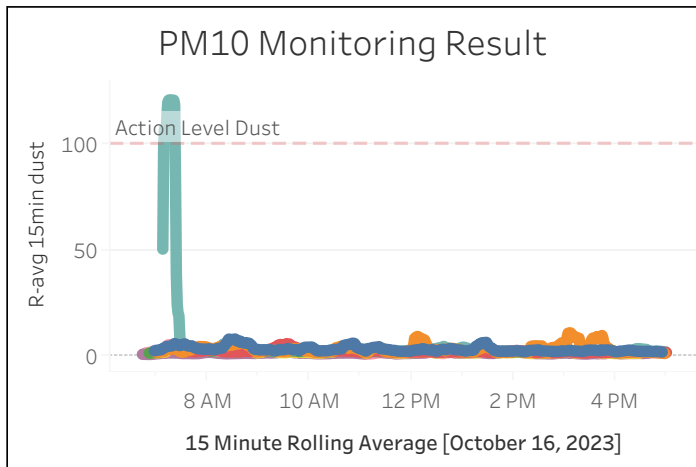

DAILY AIR MONITORING REPORT 250 Water Street Remediation Site Manhattan, New York	October 16, 2023	
		Project Number: 170381202	
		Dust Action Level ($\mu\text{g}/\text{m}^3$)	100
		VOC Action Level (ppm)	5
		Mercury Action Level ($\mu\text{g}/\text{m}^3$)	1

Station Location	Daily Avg Dust Concentration ($\mu\text{g}/\text{m}^3$)	Max 15min Rolling Avg Dust Concentration ($\mu\text{g}/\text{m}^3$)	Daily Avg VOC Concentration (ppm)	Max 15min Rolling Avg VOC Concentration (ppm)	Daily Avg Mercury Vapor Concentration ($\mu\text{g}/\text{m}^3$)	Max 15min Rolling Avg Mercury Vapor Concentration ($\mu\text{g}/\text{m}^3$)
PM-1	3.17	7.94	0.00	0.01	0.01	0.05
PM-2	3.28	10.82	0.00	0.02	0.01	0.02
PM-3	2.08	5.75	0.00	0.03	0.00	0.01
PM-4	5.52	121.01	0.00	0.02	0.02	0.06
WZ-1	2.42	6.07	0.00	0.01	0.00	0.02
WZ-2	1.84	3.81	0.00	0.01	0.00	0.01
WZ-3	1.30	2.58	0.00	0.01	0.01	0.02
WZ-4	1.73	5.24	0.00	0.01	0.01	0.02

Avg. Predominant Wind Dire..	Min. Wind Speed (mph)	Max. Wind Speed (mph)	Min. Temperature ($^{\circ}\text{F}$)	Max. Temperature ($^{\circ}\text{F}$)
77.81	0.14	1.98	48	65

■ PM-1
■ PM-2
■ PM-3
■ PM-4
■ WZ-1
■ WZ-2
■ WZ-3
■ WZ-4

Air Monitoring Notes: