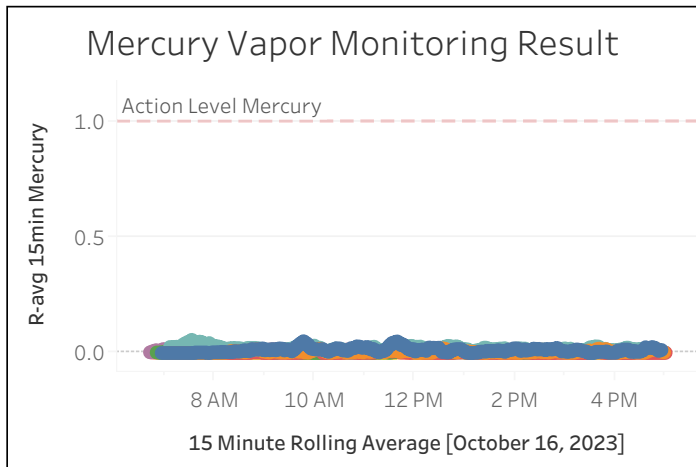

DAILY AIR MONITORING REPORT 250 Water Street Remediation Site Manhattan, New York	October 16, 2023	
		Project Number: 170381202	
		Dust Action Level ($\mu\text{g}/\text{m}^3$)	100
		VOC Action Level (ppm)	5
		Mercury Action Level ($\mu\text{g}/\text{m}^3$)	1

Station Location	Daily Avg Dust Concentration ($\mu\text{g}/\text{m}^3$)	Max 15min Rolling Avg Dust Concentration ($\mu\text{g}/\text{m}^3$)	Daily Avg VOC Concentration (ppm)	Max 15min Rolling Avg VOC Concentration (ppm)	Daily Avg Mercury Vapor Concentration ($\mu\text{g}/\text{m}^3$)	Max 15min Rolling Avg Mercury Vapor Concentration ($\mu\text{g}/\text{m}^3$)
PM-1	3.17	7.94	0.00	0.01	0.01	0.05
PM-2	3.28	10.82	0.00	0.02	0.01	0.02
PM-3	2.08	5.75	0.00	0.03	0.00	0.01
PM-4	5.52	121.01	0.00	0.02	0.02	0.06
WZ-1	2.42	6.07	0.00	0.01	0.00	0.02
WZ-2	1.84	3.81	0.00	0.01	0.00	0.01
WZ-3	1.30	2.58	0.00	0.01	0.01	0.02
WZ-4	1.73	5.24	0.00	0.01	0.01	0.02

Avg. Predominant Wind Dire..	Min. Wind Speed (mph)	Max. Wind Speed (mph)	Min. Temperature ($^{\circ}\text{F}$)	Max. Temperature ($^{\circ}\text{F}$)
77.81	0.14	1.98	48	65

■ PM-1
■ PM-2
■ PM-3
■ PM-4
■ WZ-1
■ WZ-2
■ WZ-3
■ WZ-4

Air Monitoring Notes: