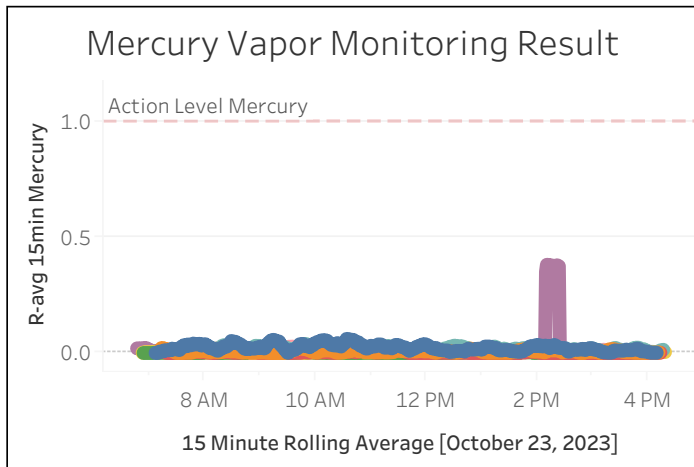

DAILY AIR MONITORING REPORT 250 Water Street Remediation Site Manhattan, New York	October 23, 2023	
		Project Number: 170381202	
		Dust Action Level ($\mu\text{g}/\text{m}^3$)	100
		VOC Action Level (ppm)	5
		Mercury Action Level ($\mu\text{g}/\text{m}^3$)	1

Station Location	Daily Avg Dust Concentration ($\mu\text{g}/\text{m}^3$)	Max 15min Rolling Avg Dust Concentration ($\mu\text{g}/\text{m}^3$)	Daily Avg VOC Concentration (ppm)	Max 15min Rolling Avg VOC Concentration (ppm)	Daily Avg Mercury Vapor Concentration ($\mu\text{g}/\text{m}^3$)	Max 15min Rolling Avg Mercury Vapor Concentration ($\mu\text{g}/\text{m}^3$)
PM-1	5.45	16.90	0.00	0.02	0.02	0.06
PM-2	2.68	5.89	0.00	0.02	0.01	0.02
PM-3	1.86	2.21	0.00	0.00	0.00	0.01
PM-4	2.70	4.55	0.00	0.09	0.02	0.04
WZ-1	3.32	8.40	0.00	0.01	0.00	0.01
WZ-2	2.11	3.93	0.00	0.03	0.00	0.01
WZ-3	1.07	1.50	0.00	0.00	0.02	0.38
WZ-4	1.68	2.72	0.00	0.00	0.01	0.03

Avg. Predominant Wind Dire..	Min. Wind Speed (mph)	Max. Wind Speed (mph)	Min. Temperature ($^{\circ}\text{F}$)	Max. Temperature ($^{\circ}\text{F}$)
82.60	0.14	2.27	47	58

■ PM-1
■ PM-2
■ PM-3
■ PM-4
■ WZ-1
■ WZ-2
■ WZ-3
■ WZ-4

Air Monitoring Notes: