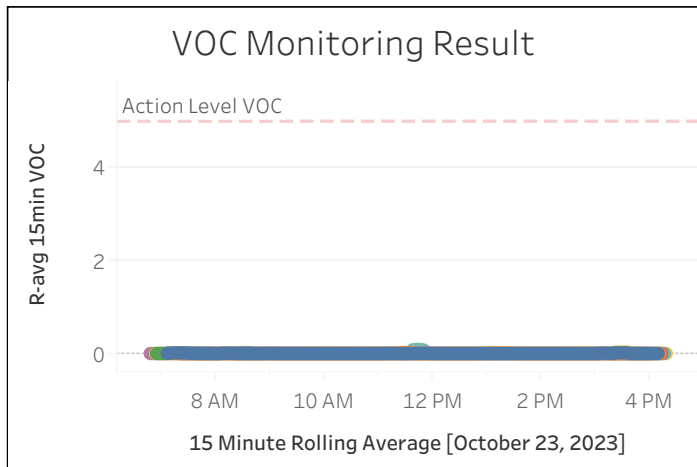

DAILY AIR MONITORING REPORT 250 Water Street Remediation Site Manhattan, New York	October 23, 2023	
		Project Number: 170381202	
		Dust Action Level ($\mu\text{g}/\text{m}^3$)	100
		VOC Action Level (ppm)	5
		Mercury Action Level ($\mu\text{g}/\text{m}^3$)	1

Station Location	Daily Avg Dust Concentration ($\mu\text{g}/\text{m}^3$)	Max 15min Rolling Avg Dust Concentration ($\mu\text{g}/\text{m}^3$)	Daily Avg VOC Concentration (ppm)	Max 15min Rolling Avg VOC Concentration (ppm)	Daily Avg Mercury Vapor Concentration ($\mu\text{g}/\text{m}^3$)	Max 15min Rolling Avg Mercury Vapor Concentration ($\mu\text{g}/\text{m}^3$)
PM-1	5.45	16.90	0.00	0.02	0.02	0.06
PM-2	2.68	5.89	0.00	0.02	0.01	0.02
PM-3	1.86	2.21	0.00	0.00	0.00	0.01
PM-4	2.70	4.55	0.00	0.09	0.02	0.04
WZ-1	3.32	8.40	0.00	0.01	0.00	0.01
WZ-2	2.11	3.93	0.00	0.03	0.00	0.01
WZ-3	1.07	1.50	0.00	0.00	0.02	0.38
WZ-4	1.68	2.72	0.00	0.00	0.01	0.03

Avg. Predominant Wind Dire..	Min. Wind Speed (mph)	Max. Wind Speed (mph)	Min. Temperature ($^{\circ}\text{F}$)	Max. Temperature ($^{\circ}\text{F}$)
82.60	0.14	2.27	47	58

■ PM-1
■ PM-2
■ PM-3
■ PM-4
■ WZ-1
■ WZ-2
■ WZ-3
■ WZ-4

Air Monitoring Notes: