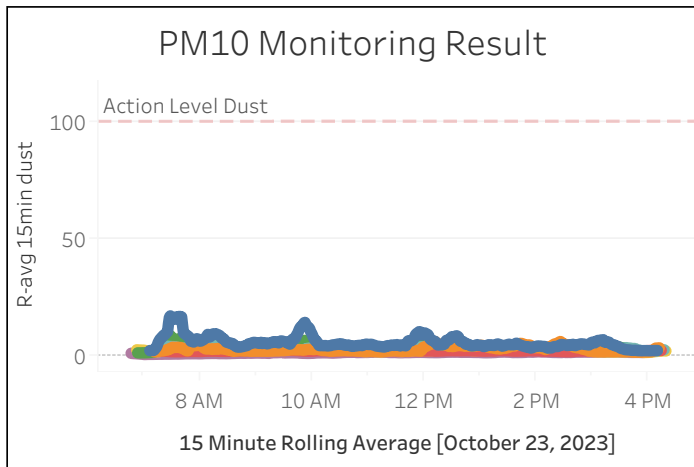

DAILY AIR MONITORING REPORT 250 Water Street Remediation Site Manhattan, New York	October 23, 2023	
		Project Number: 170381202	
		Dust Action Level ($\mu\text{g}/\text{m}^3$)	100
		VOC Action Level (ppm)	5
		Mercury Action Level ($\mu\text{g}/\text{m}^3$)	1

Station Location	Daily Avg Dust Concentration ($\mu\text{g}/\text{m}^3$)	Max 15min Rolling Avg Dust Concentration ($\mu\text{g}/\text{m}^3$)	Daily Avg VOC Concentration (ppm)	Max 15min Rolling Avg VOC Concentration (ppm)	Daily Avg Mercury Vapor Concentration ($\mu\text{g}/\text{m}^3$)	Max 15min Rolling Avg Mercury Vapor Concentration ($\mu\text{g}/\text{m}^3$)
PM-1	5.45	16.90	0.00	0.02	0.02	0.06
PM-2	2.68	5.89	0.00	0.02	0.01	0.02
PM-3	1.86	2.21	0.00	0.00	0.00	0.01
PM-4	2.70	4.55	0.00	0.09	0.02	0.04
WZ-1	3.32	8.40	0.00	0.01	0.00	0.01
WZ-2	2.11	3.93	0.00	0.03	0.00	0.01
WZ-3	1.07	1.50	0.00	0.00	0.02	0.38
WZ-4	1.68	2.72	0.00	0.00	0.01	0.03

Avg. Predominant Wind Dire..	Min. Wind Speed (mph)	Max. Wind Speed (mph)	Min. Temperature ($^{\circ}\text{F}$)	Max. Temperature ($^{\circ}\text{F}$)
82.60	0.14	2.27	47	58

■ PM-1
■ PM-2
■ PM-3
■ PM-4
■ WZ-1
■ WZ-2
■ WZ-3
■ WZ-4

Air Monitoring Notes: