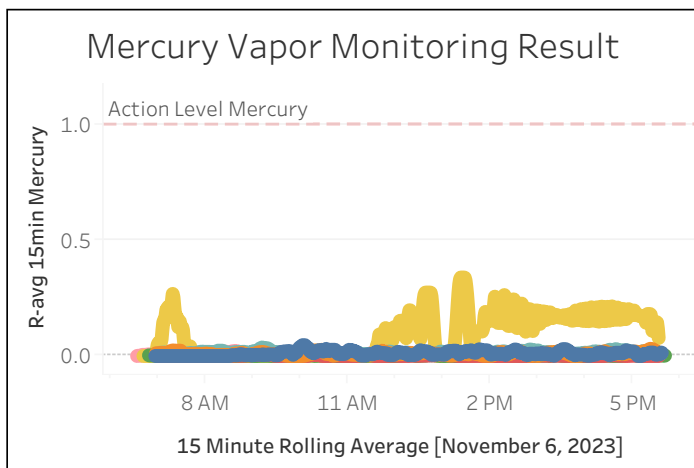

DAILY AIR MONITORING REPORT 250 Water Street Remediation Site Manhattan, New York	November 6, 2023	
		Project Number: 170381202	
		Dust Action Level ($\mu\text{g}/\text{m}^3$)	100
		VOC Action Level (ppm)	5
		Mercury Action Level ($\mu\text{g}/\text{m}^3$)	1

Station Location	Daily Avg Dust Concentration ($\mu\text{g}/\text{m}^3$)	Max 15min Rolling Avg Dust Concentration ($\mu\text{g}/\text{m}^3$)	Daily Avg VOC Concentration (ppm)	Max 15min Rolling Avg VOC Concentration (ppm)	Daily Avg Mercury Vapor Concentration ($\mu\text{g}/\text{m}^3$)	Max 15min Rolling Avg Mercury Vapor Concentration ($\mu\text{g}/\text{m}^3$)
PM-1	7.12	13.56	0.00	0.03	0.01	0.05
PM-2	12.19	24.29	0.00	0.04	0.01	0.03
PM-3	6.01	9.55	0.00	0.01	0.00	0.01
PM-4	7.31	15.09	0.01	0.24	0.02	0.04
WZ-1	4.94	6.91	0.00	0.00	0.00	0.01
WZ-2	6.04	14.70	0.00	0.01	0.09	0.34
WZ-3	4.86	8.00	0.00	0.04	0.01	0.02
WZ-4	5.15	7.39	0.00	0.02	0.01	0.02

Avg. Predominant Wind Dire..	Min. Wind Speed (mph)	Max. Wind Speed (mph)	Min. Temperature ($^{\circ}\text{F}$)	Max. Temperature ($^{\circ}\text{F}$)
SW	0.160	2.410	50	65

■ PM-1
■ PM-2
■ PM-3
■ PM-4
■ WZ-1
■ WZ-2
■ WZ-3
■ WZ-4

Air Monitoring Notes: