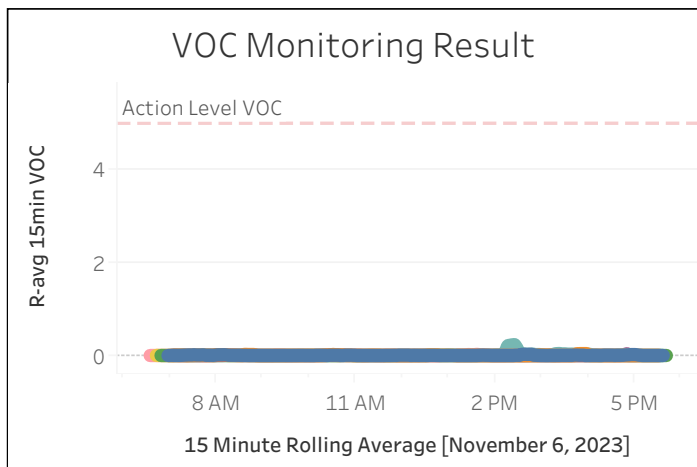

DAILY AIR MONITORING REPORT 250 Water Street Remediation Site Manhattan, New York	November 6, 2023	
		Project Number: 170381202	
		Dust Action Level ($\mu\text{g}/\text{m}^3$)	100
		VOC Action Level (ppm)	5
		Mercury Action Level ($\mu\text{g}/\text{m}^3$)	1

Station Location	Daily Avg Dust Concentration ($\mu\text{g}/\text{m}^3$)	Max 15min Rolling Avg Dust Concentration ($\mu\text{g}/\text{m}^3$)	Daily Avg VOC Concentration (ppm)	Max 15min Rolling Avg VOC Concentration (ppm)	Daily Avg Mercury Vapor Concentration ($\mu\text{g}/\text{m}^3$)	Max 15min Rolling Avg Mercury Vapor Concentration ($\mu\text{g}/\text{m}^3$)
PM-1	7.12	13.56	0.00	0.03	0.01	0.05
PM-2	12.19	24.29	0.00	0.04	0.01	0.03
PM-3	6.01	9.55	0.00	0.01	0.00	0.01
PM-4	7.31	15.09	0.01	0.24	0.02	0.04
WZ-1	4.94	6.91	0.00	0.00	0.00	0.01
WZ-2	6.04	14.70	0.00	0.01	0.09	0.34
WZ-3	4.86	8.00	0.00	0.04	0.01	0.02
WZ-4	5.15	7.39	0.00	0.02	0.01	0.02

Avg. Predominant Wind Dire..	Min. Wind Speed (mph)	Max. Wind Speed (mph)	Min. Temperature ($^{\circ}\text{F}$)	Max. Temperature ($^{\circ}\text{F}$)
SW	0.160	2.410	50	65

■ PM-1
■ PM-2
■ PM-3
■ PM-4
■ WZ-1
■ WZ-2
■ WZ-3
■ WZ-4

Air Monitoring Notes: