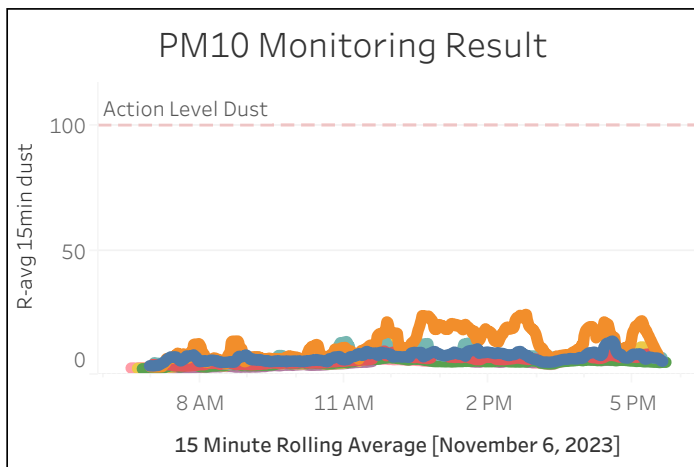

DAILY AIR MONITORING REPORT 250 Water Street Remediation Site Manhattan, New York	November 6, 2023	
		Project Number: 170381202	
		Dust Action Level ($\mu\text{g}/\text{m}^3$)	100
		VOC Action Level (ppm)	5
		Mercury Action Level ($\mu\text{g}/\text{m}^3$)	1

Station Location	Daily Avg Dust Concentration ($\mu\text{g}/\text{m}^3$)	Max 15min Rolling Avg Dust Concentration ($\mu\text{g}/\text{m}^3$)	Daily Avg VOC Concentration (ppm)	Max 15min Rolling Avg VOC Concentration (ppm)	Daily Avg Mercury Vapor Concentration ($\mu\text{g}/\text{m}^3$)	Max 15min Rolling Avg Mercury Vapor Concentration ($\mu\text{g}/\text{m}^3$)
PM-1	7.12	13.56	0.00	0.03	0.01	0.05
PM-2	12.19	24.29	0.00	0.04	0.01	0.03
PM-3	6.01	9.55	0.00	0.01	0.00	0.01
PM-4	7.31	15.09	0.01	0.24	0.02	0.04
WZ-1	4.94	6.91	0.00	0.00	0.00	0.01
WZ-2	6.04	14.70	0.00	0.01	0.09	0.34
WZ-3	4.86	8.00	0.00	0.04	0.01	0.02
WZ-4	5.15	7.39	0.00	0.02	0.01	0.02

Avg. Predominant Wind Dire..	Min. Wind Speed (mph)	Max. Wind Speed (mph)	Min. Temperature ($^{\circ}\text{F}$)	Max. Temperature ($^{\circ}\text{F}$)
SW	0.160	2.410	50	65

■ PM-1
■ PM-2
■ PM-3
■ PM-4
■ WZ-1
■ WZ-2
■ WZ-3
■ WZ-4

Air Monitoring Notes: