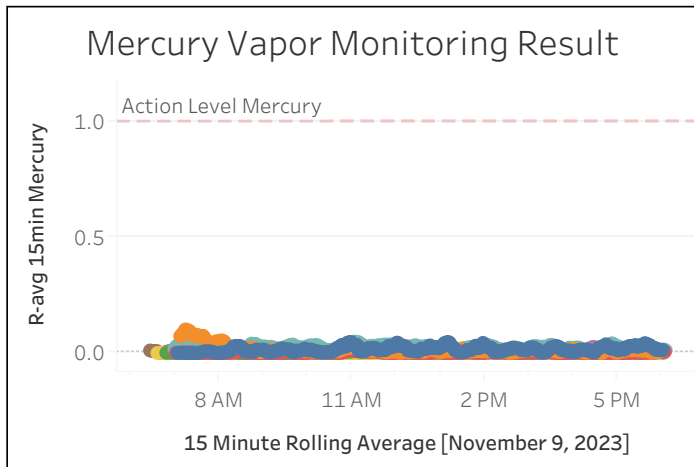

DAILY AIR MONITORING REPORT 250 Water Street Remediation Site Manhattan, New York	November 9, 2023	
		Project Number: 170381202	
		Dust Action Level ($\mu\text{g}/\text{m}^3$)	100
		VOC Action Level (ppm)	5
		Mercury Action Level ($\mu\text{g}/\text{m}^3$)	1

Station Location	Daily Avg Dust Concentration ($\mu\text{g}/\text{m}^3$)	Max 15min Rolling Avg Dust Concentration ($\mu\text{g}/\text{m}^3$)	Daily Avg VOC Concentration (ppm)	Max 15min Rolling Avg VOC Concentration (ppm)	Daily Avg Mercury Vapor Concentration ($\mu\text{g}/\text{m}^3$)	Max 15min Rolling Avg Mercury Vapor Concentration ($\mu\text{g}/\text{m}^3$)
PM-1	8.78	12.41	0.00	0.03	0.02	0.05
PM-2	7.95	13.42	0.00	0.02	0.02	0.10
PM-3	7.67	13.37	0.00	0.02	0.00	0.01
PM-4	8.83	14.26	0.00	0.02	0.03	0.07
WZ-1	7.81	12.52	0.00	0.01	0.00	0.02
WZ-2	8.02	17.92	0.01	0.02	0.00	0.00
WZ-3	6.68	11.95	0.01	0.03	0.01	0.03
WZ-4	7.29	12.19	0.01	0.04	0.01	0.02

Avg. Predominant Wind Dire..	Min. Wind Speed (mph)	Max. Wind Speed (mph)	Min. Temperature ($^{\circ}\text{F}$)	Max. Temperature ($^{\circ}\text{F}$)
53.03	0.08	1.74		

- PM-1
- PM-2
- PM-3
- PM-4
- WZ-1
- WZ-2
- WZ-3
- WZ-4

Air Monitoring Notes: