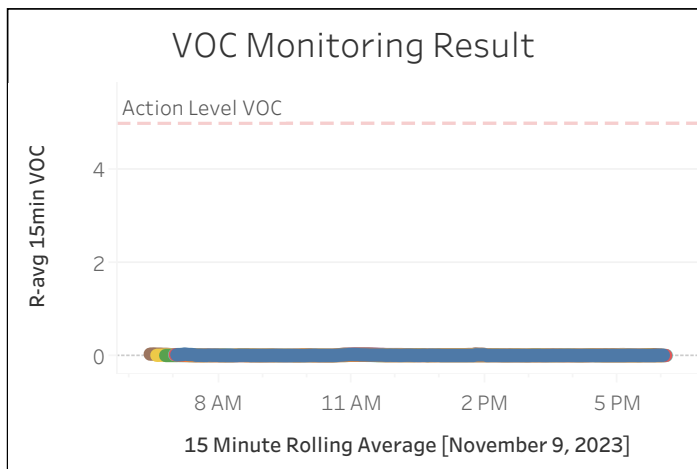

DAILY AIR MONITORING REPORT 250 Water Street Remediation Site Manhattan, New York	November 9, 2023	
		Project Number: 170381202	
		Dust Action Level ($\mu\text{g}/\text{m}^3$)	100
		VOC Action Level (ppm)	5
		Mercury Action Level ($\mu\text{g}/\text{m}^3$)	1

Station Location	Daily Avg Dust Concentration ($\mu\text{g}/\text{m}^3$)	Max 15min Rolling Avg Dust Concentration ($\mu\text{g}/\text{m}^3$)	Daily Avg VOC Concentration (ppm)	Max 15min Rolling Avg VOC Concentration (ppm)	Daily Avg Mercury Vapor Concentration ($\mu\text{g}/\text{m}^3$)	Max 15min Rolling Avg Mercury Vapor Concentration ($\mu\text{g}/\text{m}^3$)
PM-1	8.78	12.41	0.00	0.03	0.02	0.05
PM-2	7.95	13.42	0.00	0.02	0.02	0.10
PM-3	7.67	13.37	0.00	0.02	0.00	0.01
PM-4	8.83	14.26	0.00	0.02	0.03	0.07
WZ-1	7.81	12.52	0.00	0.01	0.00	0.02
WZ-2	8.02	17.92	0.01	0.02	0.00	0.00
WZ-3	6.68	11.95	0.01	0.03	0.01	0.03
WZ-4	7.29	12.19	0.01	0.04	0.01	0.02

Avg. Predominant Wind Dire..	Min. Wind Speed (mph)	Max. Wind Speed (mph)	Min. Temperature ($^{\circ}\text{F}$)	Max. Temperature ($^{\circ}\text{F}$)
53.03	0.08	1.74		

- PM-1
- PM-2
- PM-3
- PM-4
- WZ-1
- WZ-2
- WZ-3
- WZ-4

Air Monitoring Notes: