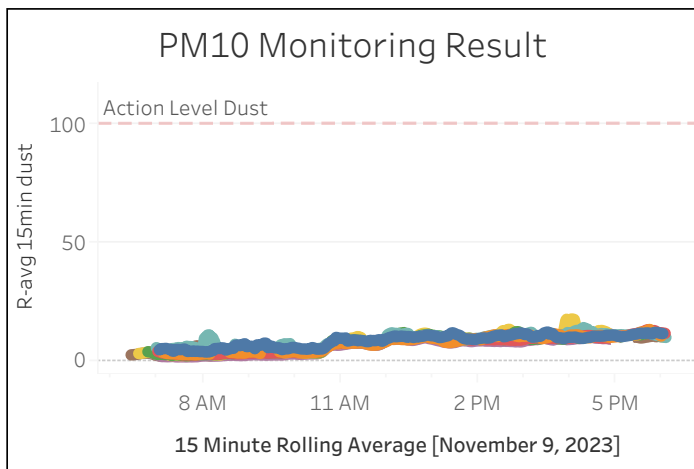

DAILY AIR MONITORING REPORT 250 Water Street Remediation Site Manhattan, New York	November 9, 2023	
		Project Number: 170381202	
		Dust Action Level ($\mu\text{g}/\text{m}^3$)	100
		VOC Action Level (ppm)	5
		Mercury Action Level ($\mu\text{g}/\text{m}^3$)	1

Station Location	Daily Avg Dust Concentration ($\mu\text{g}/\text{m}^3$)	Max 15min Rolling Avg Dust Concentration ($\mu\text{g}/\text{m}^3$)	Daily Avg VOC Concentration (ppm)	Max 15min Rolling Avg VOC Concentration (ppm)	Daily Avg Mercury Vapor Concentration ($\mu\text{g}/\text{m}^3$)	Max 15min Rolling Avg Mercury Vapor Concentration ($\mu\text{g}/\text{m}^3$)
PM-1	8.78	12.41	0.00	0.03	0.02	0.05
PM-2	7.95	13.42	0.00	0.02	0.02	0.10
PM-3	7.67	13.37	0.00	0.02	0.00	0.01
PM-4	8.83	14.26	0.00	0.02	0.03	0.07
WZ-1	7.81	12.52	0.00	0.01	0.00	0.02
WZ-2	8.02	17.92	0.01	0.02	0.00	0.00
WZ-3	6.68	11.95	0.01	0.03	0.01	0.03
WZ-4	7.29	12.19	0.01	0.04	0.01	0.02

Avg. Predominant Wind Dire..	Min. Wind Speed (mph)	Max. Wind Speed (mph)	Min. Temperature ($^{\circ}\text{F}$)	Max. Temperature ($^{\circ}\text{F}$)
53.03	0.08	1.74		

- PM-1
- PM-2
- PM-3
- PM-4
- WZ-1
- WZ-2
- WZ-3
- WZ-4

Air Monitoring Notes: