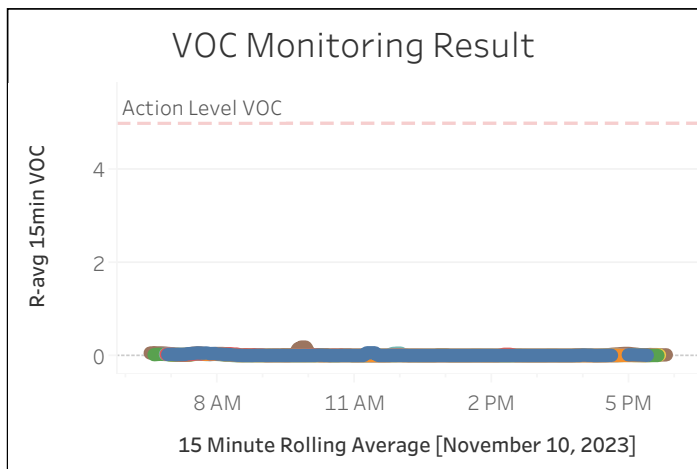

DAILY AIR MONITORING REPORT 250 Water Street Remediation Site Manhattan, New York	November 10, 2023	
		Project Number: 170381202	
		Dust Action Level ($\mu\text{g}/\text{m}^3$)	100
		VOC Action Level (ppm)	5
		Mercury Action Level ($\mu\text{g}/\text{m}^3$)	1

Station Location	Daily Avg Dust Concentration ($\mu\text{g}/\text{m}^3$)	Max 15min Rolling Avg Dust Concentration ($\mu\text{g}/\text{m}^3$)	Daily Avg VOC Concentration (ppm)	Max 15min Rolling Avg VOC Concentration (ppm)	Daily Avg Mercury Vapor Concentration ($\mu\text{g}/\text{m}^3$)	Max 15min Rolling Avg Mercury Vapor Concentration ($\mu\text{g}/\text{m}^3$)
PM-1	6.46	45.42	0.01	0.06	0.02	0.05
PM-2	4.78	9.07	0.00	0.03	0.00	0.00
PM-3	3.91	5.76	0.01	0.04	0.00	0.01
PM-4	6.01	16.64	0.01	0.05	0.02	0.04
WZ-1	3.99	7.56	0.00	0.03	0.00	0.01
WZ-2	4.86	11.00	0.00	0.04	0.00	0.00
WZ-3	3.07	4.59	0.00	0.04	0.01	0.02
WZ-4	3.93	6.71	0.02	0.18	0.01	0.02

Avg. Predominant Wind Dire..	Min. Wind Speed (mph)	Max. Wind Speed (mph)	Min. Temperature ($^{\circ}\text{F}$)	Max. Temperature ($^{\circ}\text{F}$)
90.63	0.11	1.72	42	52

■ PM-1
■ PM-2
■ PM-3
■ PM-4
■ WZ-1
■ WZ-2
■ WZ-3
■ WZ-4

Air Monitoring Notes: