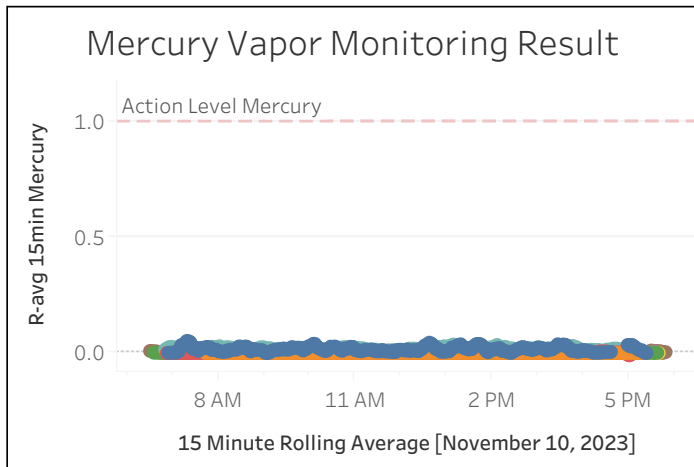

DAILY AIR MONITORING REPORT 250 Water Street Remediation Site Manhattan, New York	November 10, 2023	
		Project Number: 170381202	
		Dust Action Level ($\mu\text{g}/\text{m}^3$)	100
		VOC Action Level (ppm)	5
		Mercury Action Level ($\mu\text{g}/\text{m}^3$)	1

Station Location	Daily Avg Dust Concentration ($\mu\text{g}/\text{m}^3$)	Max 15min Rolling Avg Dust Concentration ($\mu\text{g}/\text{m}^3$)	Daily Avg VOC Concentration (ppm)	Max 15min Rolling Avg VOC Concentration (ppm)	Daily Avg Mercury Vapor Concentration ($\mu\text{g}/\text{m}^3$)	Max 15min Rolling Avg Mercury Vapor Concentration ($\mu\text{g}/\text{m}^3$)
PM-1	6.46	45.42	0.01	0.06	0.02	0.05
PM-2	4.78	9.07	0.00	0.03	0.00	0.00
PM-3	3.91	5.76	0.01	0.04	0.00	0.01
PM-4	6.01	16.64	0.01	0.05	0.02	0.04
WZ-1	3.99	7.56	0.00	0.03	0.00	0.01
WZ-2	4.86	11.00	0.00	0.04	0.00	0.00
WZ-3	3.07	4.59	0.00	0.04	0.01	0.02
WZ-4	3.93	6.71	0.02	0.18	0.01	0.02

Avg. Predominant Wind Dire..	Min. Wind Speed (mph)	Max. Wind Speed (mph)	Min. Temperature ($^{\circ}\text{F}$)	Max. Temperature ($^{\circ}\text{F}$)
90.63	0.11	1.72	42	52

■ PM-1
■ PM-2
■ PM-3
■ PM-4
■ WZ-1
■ WZ-2
■ WZ-3
■ WZ-4

Air Monitoring Notes: