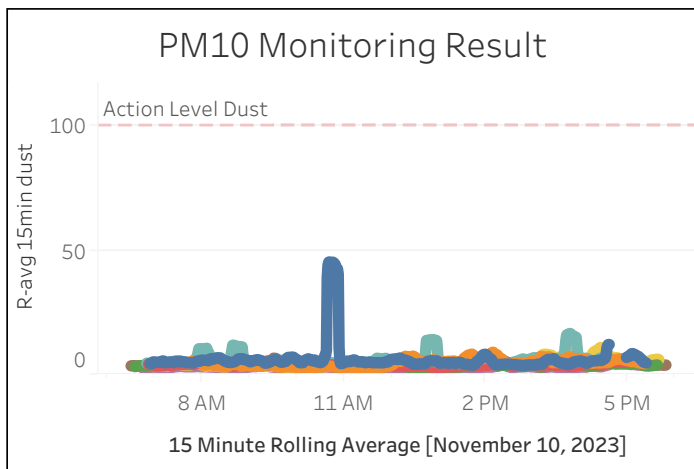

DAILY AIR MONITORING REPORT 250 Water Street Remediation Site Manhattan, New York	November 10, 2023	
		Project Number: 170381202	
		Dust Action Level ($\mu\text{g}/\text{m}^3$)	100
		VOC Action Level (ppm)	5
		Mercury Action Level ($\mu\text{g}/\text{m}^3$)	1

Station Location	Daily Avg Dust Concentration ($\mu\text{g}/\text{m}^3$)	Max 15min Rolling Avg Dust Concentration ($\mu\text{g}/\text{m}^3$)	Daily Avg VOC Concentration (ppm)	Max 15min Rolling Avg VOC Concentration (ppm)	Daily Avg Mercury Vapor Concentration ($\mu\text{g}/\text{m}^3$)	Max 15min Rolling Avg Mercury Vapor Concentration ($\mu\text{g}/\text{m}^3$)
PM-1	6.46	45.42	0.01	0.06	0.02	0.05
PM-2	4.78	9.07	0.00	0.03	0.00	0.00
PM-3	3.91	5.76	0.01	0.04	0.00	0.01
PM-4	6.01	16.64	0.01	0.05	0.02	0.04
WZ-1	3.99	7.56	0.00	0.03	0.00	0.01
WZ-2	4.86	11.00	0.00	0.04	0.00	0.00
WZ-3	3.07	4.59	0.00	0.04	0.01	0.02
WZ-4	3.93	6.71	0.02	0.18	0.01	0.02

Avg. Predominant Wind Dire..	Min. Wind Speed (mph)	Max. Wind Speed (mph)	Min. Temperature ($^{\circ}\text{F}$)	Max. Temperature ($^{\circ}\text{F}$)
90.63	0.11	1.72	42	52

■ PM-1
■ PM-2
■ PM-3
■ PM-4
■ WZ-1
■ WZ-2
■ WZ-3
■ WZ-4

Air Monitoring Notes: