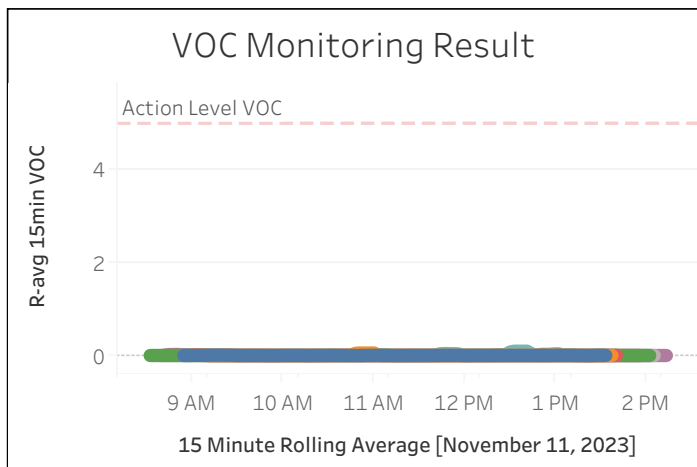

DAILY AIR MONITORING REPORT 250 Water Street Remediation Site Manhattan, New York	November 11, 2023	
		Project Number: 170381202	
		Dust Action Level ($\mu\text{g}/\text{m}^3$)	100
		VOC Action Level (ppm)	5
		Mercury Action Level ($\mu\text{g}/\text{m}^3$)	1

Station Location	Daily Avg Dust Concentration ($\mu\text{g}/\text{m}^3$)	Max 15min Rolling Avg Dust Concentration ($\mu\text{g}/\text{m}^3$)	Daily Avg VOC Concentration (ppm)	Max 15min Rolling Avg VOC Concentration (ppm)	Daily Avg Mercury Vapor Concentration ($\mu\text{g}/\text{m}^3$)	Max 15min Rolling Avg Mercury Vapor Concentration ($\mu\text{g}/\text{m}^3$)
PM-1	3.92	6.02	0.00	0.01	0.01	0.04
PM-2	2.67	5.52	0.00	0.05	0.01	0.05
PM-3	2.91	5.90	0.00	0.01	0.00	0.00
PM-4	3.83	6.40	0.01	0.09	0.01	0.03
WZ-1	3.06	4.73	0.00	0.00	0.00	0.01
WZ-2	2.35	5.68	0.00	0.00	0.00	0.00
WZ-3	2.16	4.09	0.00	0.01	0.01	0.02
WZ-4	2.77	5.14	0.00	0.03	0.02	0.24

Avg. Predominant Wind Dire..	Min. Wind Speed (mph)	Max. Wind Speed (mph)	Min. Temperature ($^{\circ}\text{F}$)	Max. Temperature ($^{\circ}\text{F}$)
104.3	0.160	2.140	45	55

■ PM-1
■ PM-2
■ PM-3
■ PM-4
■ WZ-1
■ WZ-2
■ WZ-3
■ WZ-4

Air Monitoring Notes: