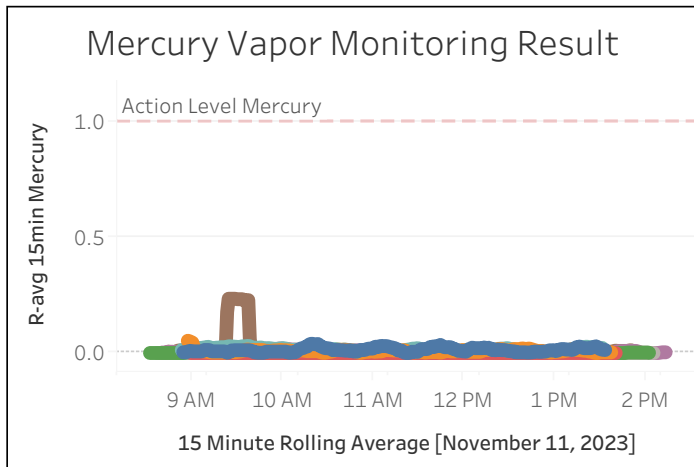

DAILY AIR MONITORING REPORT 250 Water Street Remediation Site Manhattan, New York	November 11, 2023	
		Project Number: 170381202	
		Dust Action Level ($\mu\text{g}/\text{m}^3$)	100
		VOC Action Level (ppm)	5
		Mercury Action Level ($\mu\text{g}/\text{m}^3$)	1

Station Location	Daily Avg Dust Concentration ($\mu\text{g}/\text{m}^3$)	Max 15min Rolling Avg Dust Concentration ($\mu\text{g}/\text{m}^3$)	Daily Avg VOC Concentration (ppm)	Max 15min Rolling Avg VOC Concentration (ppm)	Daily Avg Mercury Vapor Concentration ($\mu\text{g}/\text{m}^3$)	Max 15min Rolling Avg Mercury Vapor Concentration ($\mu\text{g}/\text{m}^3$)
PM-1	3.92	6.02	0.00	0.01	0.01	0.04
PM-2	2.67	5.52	0.00	0.05	0.01	0.05
PM-3	2.91	5.90	0.00	0.01	0.00	0.00
PM-4	3.83	6.40	0.01	0.09	0.01	0.03
WZ-1	3.06	4.73	0.00	0.00	0.00	0.01
WZ-2	2.35	5.68	0.00	0.00	0.00	0.00
WZ-3	2.16	4.09	0.00	0.01	0.01	0.02
WZ-4	2.77	5.14	0.00	0.03	0.02	0.24

Avg. Predominant Wind Dire..	Min. Wind Speed (mph)	Max. Wind Speed (mph)	Min. Temperature ($^{\circ}\text{F}$)	Max. Temperature ($^{\circ}\text{F}$)
104.3	0.160	2.140	45	55

■ PM-1
■ PM-2
■ PM-3
■ PM-4
■ WZ-1
■ WZ-2
■ WZ-3
■ WZ-4

Air Monitoring Notes: