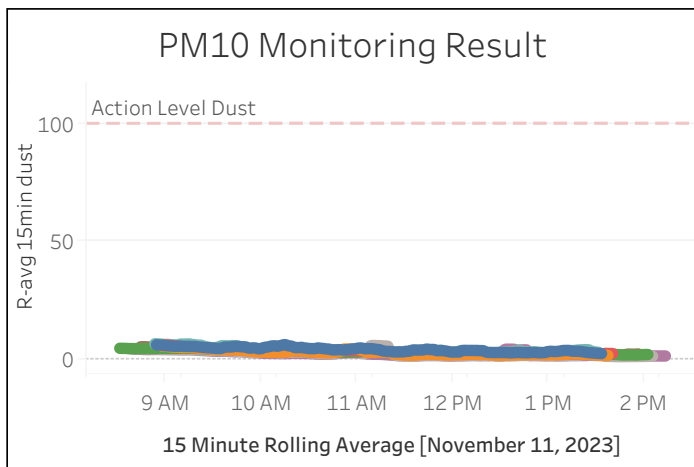

DAILY AIR MONITORING REPORT 250 Water Street Remediation Site Manhattan, New York	November 11, 2023	
		Project Number: 170381202	
		Dust Action Level ($\mu\text{g}/\text{m}^3$)	100
		VOC Action Level (ppm)	5
		Mercury Action Level ($\mu\text{g}/\text{m}^3$)	1

Station Location	Daily Avg Dust Concentration ($\mu\text{g}/\text{m}^3$)	Max 15min Rolling Avg Dust Concentration ($\mu\text{g}/\text{m}^3$)	Daily Avg VOC Concentration (ppm)	Max 15min Rolling Avg VOC Concentration (ppm)	Daily Avg Mercury Vapor Concentration ($\mu\text{g}/\text{m}^3$)	Max 15min Rolling Avg Mercury Vapor Concentration ($\mu\text{g}/\text{m}^3$)
PM-1	3.92	6.02	0.00	0.01	0.01	0.04
PM-2	2.67	5.52	0.00	0.05	0.01	0.05
PM-3	2.91	5.90	0.00	0.01	0.00	0.00
PM-4	3.83	6.40	0.01	0.09	0.01	0.03
WZ-1	3.06	4.73	0.00	0.00	0.00	0.01
WZ-2	2.35	5.68	0.00	0.00	0.00	0.00
WZ-3	2.16	4.09	0.00	0.01	0.01	0.02
WZ-4	2.77	5.14	0.00	0.03	0.02	0.24

Avg. Predominant Wind Dire..	Min. Wind Speed (mph)	Max. Wind Speed (mph)	Min. Temperature ($^{\circ}\text{F}$)	Max. Temperature ($^{\circ}\text{F}$)
104.3	0.160	2.140	45	55

■ PM-1
■ PM-2
■ PM-3
■ PM-4
■ WZ-1
■ WZ-2
■ WZ-3
■ WZ-4

Air Monitoring Notes: