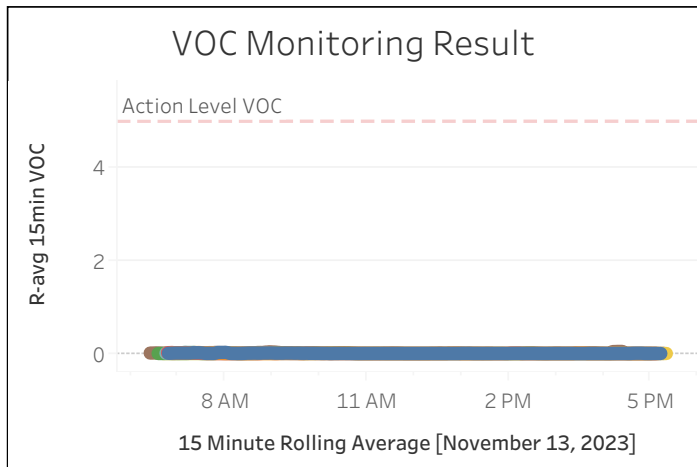

DAILY AIR MONITORING REPORT 250 Water Street Remediation Site Manhattan, New York	November 13, 2023	
		Project Number: 170381202	
		Dust Action Level ($\mu\text{g}/\text{m}^3$)	100
		VOC Action Level (ppm)	5
		Mercury Action Level ($\mu\text{g}/\text{m}^3$)	1

Station Location	Daily Avg Dust Concentration ($\mu\text{g}/\text{m}^3$)	Max 15min Rolling Avg Dust Concentration ($\mu\text{g}/\text{m}^3$)	Daily Avg VOC Concentration (ppm)	Max 15min Rolling Avg VOC Concentration (ppm)	Daily Avg Mercury Vapor Concentration ($\mu\text{g}/\text{m}^3$)	Max 15min Rolling Avg Mercury Vapor Concentration ($\mu\text{g}/\text{m}^3$)
PM-1	8.32	21.70	0.00	0.03	0.02	0.05
PM-2	7.47	12.38	0.00	0.02	0.01	0.03
PM-3	6.01	8.52	0.00	0.02	0.00	0.01
PM-4	7.41	16.05	0.00	0.03	0.02	0.04
WZ-1	5.78	9.47	0.00	0.02	0.00	0.01
WZ-2	6.46	10.56	0.00	0.00	0.00	0.00
WZ-3	5.25	7.76	0.00	0.01	0.01	0.02
WZ-4	6.11	8.93	0.01	0.05	0.00	0.02

Avg. Predominant Wind Dire..	Min. Wind Speed (mph)	Max. Wind Speed (mph)	Min. Temperature ($^{\circ}\text{F}$)	Max. Temperature ($^{\circ}\text{F}$)
73.67	0.14	1.45	44	54

■ PM-1
■ PM-2
■ PM-3
■ PM-4
■ WZ-1
■ WZ-2
■ WZ-3
■ WZ-4

Air Monitoring Notes: