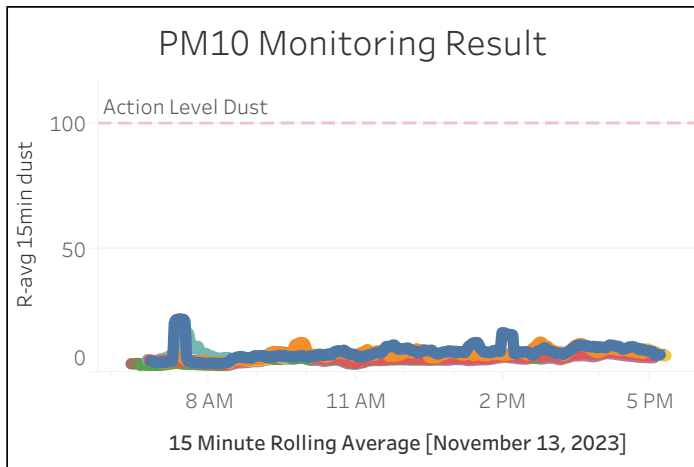

DAILY AIR MONITORING REPORT 250 Water Street Remediation Site Manhattan, New York	November 13, 2023	
		Project Number: 170381202	
		Dust Action Level ($\mu\text{g}/\text{m}^3$)	100
		VOC Action Level (ppm)	5
		Mercury Action Level ($\mu\text{g}/\text{m}^3$)	1

Station Location	Daily Avg Dust Concentration ($\mu\text{g}/\text{m}^3$)	Max 15min Rolling Avg Dust Concentration ($\mu\text{g}/\text{m}^3$)	Daily Avg VOC Concentration (ppm)	Max 15min Rolling Avg VOC Concentration (ppm)	Daily Avg Mercury Vapor Concentration ($\mu\text{g}/\text{m}^3$)	Max 15min Rolling Avg Mercury Vapor Concentration ($\mu\text{g}/\text{m}^3$)
PM-1	8.32	21.70	0.00	0.03	0.02	0.05
PM-2	7.47	12.38	0.00	0.02	0.01	0.03
PM-3	6.01	8.52	0.00	0.02	0.00	0.01
PM-4	7.41	16.05	0.00	0.03	0.02	0.04
WZ-1	5.78	9.47	0.00	0.02	0.00	0.01
WZ-2	6.46	10.56	0.00	0.00	0.00	0.00
WZ-3	5.25	7.76	0.00	0.01	0.01	0.02
WZ-4	6.11	8.93	0.01	0.05	0.00	0.02

Avg. Predominant Wind Dire..	Min. Wind Speed (mph)	Max. Wind Speed (mph)	Min. Temperature ($^{\circ}\text{F}$)	Max. Temperature ($^{\circ}\text{F}$)
73.67	0.14	1.45	44	54

■ PM-1
■ PM-2
■ PM-3
■ PM-4
■ WZ-1
■ WZ-2
■ WZ-3
■ WZ-4

Air Monitoring Notes: