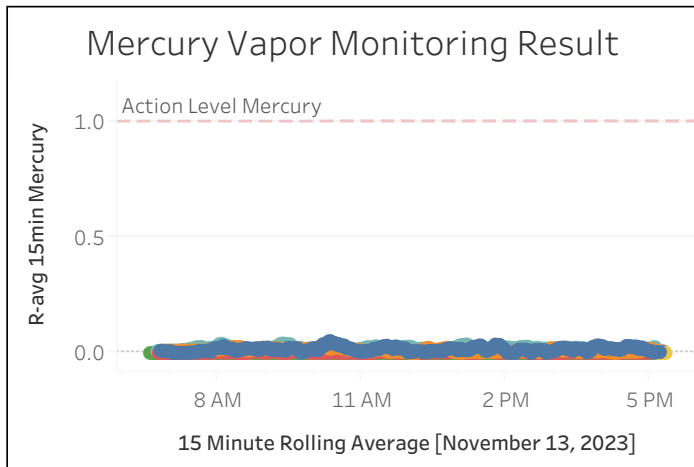

DAILY AIR MONITORING REPORT 250 Water Street Remediation Site Manhattan, New York	November 13, 2023	
		Project Number: 170381202	
		Dust Action Level ($\mu\text{g}/\text{m}^3$)	100
		VOC Action Level (ppm)	5
		Mercury Action Level ($\mu\text{g}/\text{m}^3$)	1

Station Location	Daily Avg Dust Concentration ($\mu\text{g}/\text{m}^3$)	Max 15min Rolling Avg Dust Concentration ($\mu\text{g}/\text{m}^3$)	Daily Avg VOC Concentration (ppm)	Max 15min Rolling Avg VOC Concentration (ppm)	Daily Avg Mercury Vapor Concentration ($\mu\text{g}/\text{m}^3$)	Max 15min Rolling Avg Mercury Vapor Concentration ($\mu\text{g}/\text{m}^3$)
PM-1	8.32	21.70	0.00	0.03	0.02	0.05
PM-2	7.47	12.38	0.00	0.02	0.01	0.03
PM-3	6.01	8.52	0.00	0.02	0.00	0.01
PM-4	7.41	16.05	0.00	0.03	0.02	0.04
WZ-1	5.78	9.47	0.00	0.02	0.00	0.01
WZ-2	6.46	10.56	0.00	0.00	0.00	0.00
WZ-3	5.25	7.76	0.00	0.01	0.01	0.02
WZ-4	6.11	8.93	0.01	0.05	0.00	0.02

Avg. Predominant Wind Dire..	Min. Wind Speed (mph)	Max. Wind Speed (mph)	Min. Temperature ($^{\circ}\text{F}$)	Max. Temperature ($^{\circ}\text{F}$)
73.67	0.14	1.45	44	54

■ PM-1
■ PM-2
■ PM-3
■ PM-4
■ WZ-1
■ WZ-2
■ WZ-3
■ WZ-4

Air Monitoring Notes: