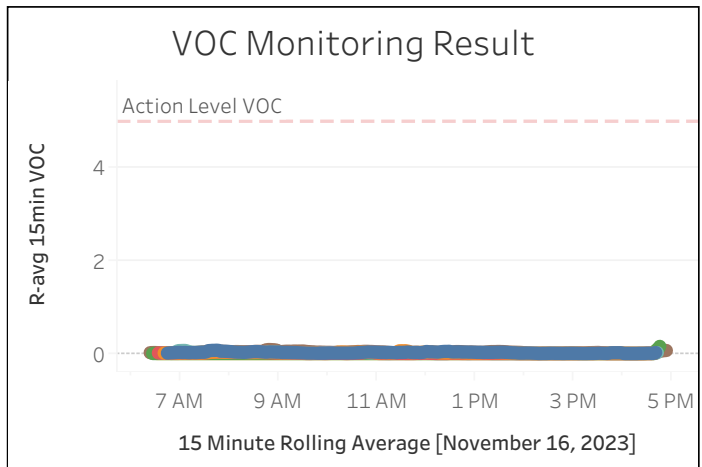

DAILY AIR MONITORING REPORT 250 Water Street Remediation Site Manhattan, New York	November 16, 2023	
		Project Number: 170381202	
		Dust Action Level ($\mu\text{g}/\text{m}^3$)	100
		VOC Action Level (ppm)	5
		Mercury Action Level ($\mu\text{g}/\text{m}^3$)	1

Station Location	Daily Avg Dust Concentration ($\mu\text{g}/\text{m}^3$)	Max 15min Rolling Avg Dust Concentration ($\mu\text{g}/\text{m}^3$)	Daily Avg VOC Concentration (ppm)	Max 15min Rolling Avg VOC Concentration (ppm)	Daily Avg Mercury Vapor Concentration ($\mu\text{g}/\text{m}^3$)	Max 15min Rolling Avg Mercury Vapor Concentration ($\mu\text{g}/\text{m}^3$)
PM-1	13.32	20.38	0.02	0.07	0.01	0.04
PM-2	14.62	68.25	0.01	0.06	0.01	0.05
PM-3	11.78	17.49	0.01	0.03	0.00	0.01
PM-4	13.05	18.43	0.01	0.07	0.02	0.04
WZ-1	10.99	18.43	0.00	0.15	0.00	0.01
WZ-2	11.90	21.14	0.00	0.00	0.00	0.00
WZ-3	11.17	17.22	0.01	0.03	0.01	0.03
WZ-4	11.28	16.57	0.03	0.09	0.01	0.02

Avg. Predominant Wind Dire..	Min. Wind Speed (mph)	Max. Wind Speed (mph)	Min. Temperature ($^{\circ}\text{F}$)	Max. Temperature ($^{\circ}\text{F}$)
109.7	0.1	1.5	42	58

■ PM-1
■ PM-2
■ PM-3
■ PM-4
■ WZ-1
■ WZ-2
■ WZ-3
■ WZ-4

Air Monitoring Notes: