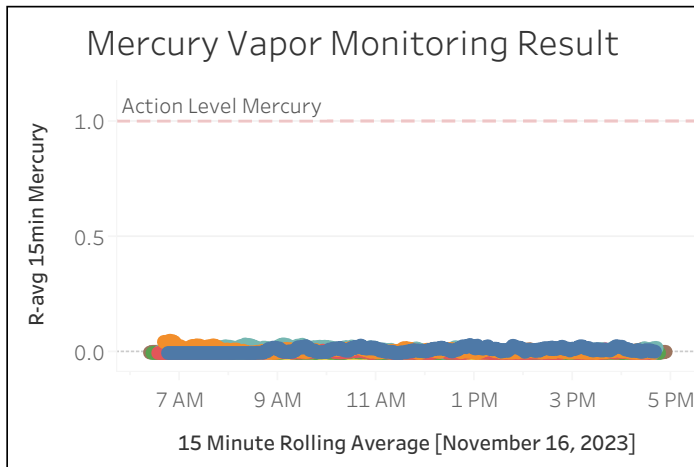

DAILY AIR MONITORING REPORT 250 Water Street Remediation Site Manhattan, New York	November 16, 2023	
		Project Number: 170381202	
		Dust Action Level ($\mu\text{g}/\text{m}^3$)	100
		VOC Action Level (ppm)	5
		Mercury Action Level ($\mu\text{g}/\text{m}^3$)	1

Station Location	Daily Avg Dust Concentration ($\mu\text{g}/\text{m}^3$)	Max 15min Rolling Avg Dust Concentration ($\mu\text{g}/\text{m}^3$)	Daily Avg VOC Concentration (ppm)	Max 15min Rolling Avg VOC Concentration (ppm)	Daily Avg Mercury Vapor Concentration ($\mu\text{g}/\text{m}^3$)	Max 15min Rolling Avg Mercury Vapor Concentration ($\mu\text{g}/\text{m}^3$)
PM-1	13.32	20.38	0.02	0.07	0.01	0.04
PM-2	14.62	68.25	0.01	0.06	0.01	0.05
PM-3	11.78	17.49	0.01	0.03	0.00	0.01
PM-4	13.05	18.43	0.01	0.07	0.02	0.04
WZ-1	10.99	18.43	0.00	0.15	0.00	0.01
WZ-2	11.90	21.14	0.00	0.00	0.00	0.00
WZ-3	11.17	17.22	0.01	0.03	0.01	0.03
WZ-4	11.28	16.57	0.03	0.09	0.01	0.02

Avg. Predominant Wind Dire..	Min. Wind Speed (mph)	Max. Wind Speed (mph)	Min. Temperature ($^{\circ}\text{F}$)	Max. Temperature ($^{\circ}\text{F}$)
109.7	0.1	1.5	42	58

■ PM-1
■ PM-2
■ PM-3
■ PM-4
■ WZ-1
■ WZ-2
■ WZ-3
■ WZ-4

Air Monitoring Notes: