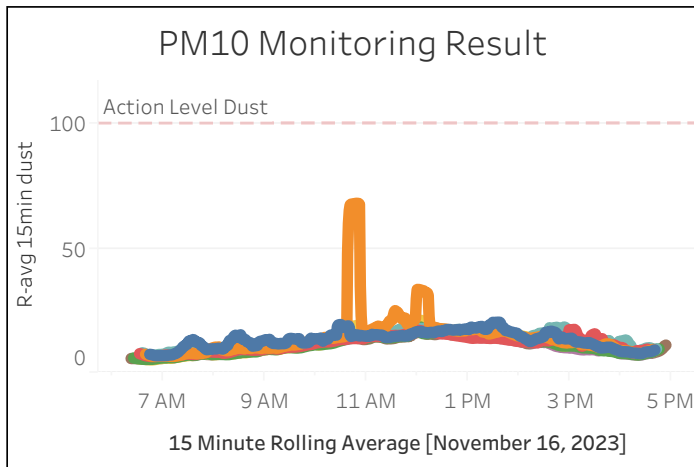

DAILY AIR MONITORING REPORT 250 Water Street Remediation Site Manhattan, New York	November 16, 2023	
		Project Number: 170381202	
		Dust Action Level ($\mu\text{g}/\text{m}^3$)	100
		VOC Action Level (ppm)	5
		Mercury Action Level ($\mu\text{g}/\text{m}^3$)	1

Station Location	Daily Avg Dust Concentration ($\mu\text{g}/\text{m}^3$)	Max 15min Rolling Avg Dust Concentration ($\mu\text{g}/\text{m}^3$)	Daily Avg VOC Concentration (ppm)	Max 15min Rolling Avg VOC Concentration (ppm)	Daily Avg Mercury Vapor Concentration ($\mu\text{g}/\text{m}^3$)	Max 15min Rolling Avg Mercury Vapor Concentration ($\mu\text{g}/\text{m}^3$)
PM-1	13.32	20.38	0.02	0.07	0.01	0.04
PM-2	14.62	68.25	0.01	0.06	0.01	0.05
PM-3	11.78	17.49	0.01	0.03	0.00	0.01
PM-4	13.05	18.43	0.01	0.07	0.02	0.04
WZ-1	10.99	18.43	0.00	0.15	0.00	0.01
WZ-2	11.90	21.14	0.00	0.00	0.00	0.00
WZ-3	11.17	17.22	0.01	0.03	0.01	0.03
WZ-4	11.28	16.57	0.03	0.09	0.01	0.02

Avg. Predominant Wind Dire..	Min. Wind Speed (mph)	Max. Wind Speed (mph)	Min. Temperature ($^{\circ}\text{F}$)	Max. Temperature ($^{\circ}\text{F}$)
109.7	0.1	1.5	42	58

■ PM-1
■ PM-2
■ PM-3
■ PM-4
■ WZ-1
■ WZ-2
■ WZ-3
■ WZ-4

Air Monitoring Notes: