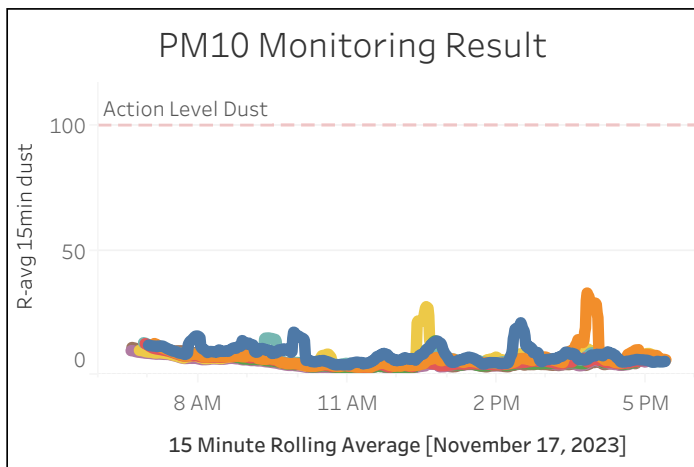

DAILY AIR MONITORING REPORT 250 Water Street Remediation Site Manhattan, New York	November 17, 2023	
		Project Number: 170381202	
		Dust Action Level ($\mu\text{g}/\text{m}^3$)	100
		VOC Action Level (ppm)	5
		Mercury Action Level ($\mu\text{g}/\text{m}^3$)	1

Station Location	Daily Avg Dust Concentration ($\mu\text{g}/\text{m}^3$)	Max 15min Rolling Avg Dust Concentration ($\mu\text{g}/\text{m}^3$)	Daily Avg VOC Concentration (ppm)	Max 15min Rolling Avg VOC Concentration (ppm)	Daily Avg Mercury Vapor Concentration ($\mu\text{g}/\text{m}^3$)	Max 15min Rolling Avg Mercury Vapor Concentration ($\mu\text{g}/\text{m}^3$)
PM-1	8.22	20.95	0.00	0.03	0.01	0.04
PM-2	6.73	32.91	0.00	0.01	0.01	0.12
PM-3	5.44	12.53	0.00	0.01	0.00	0.01
PM-4	6.58	14.84	0.00	0.01	0.02	0.08
WZ-1	4.98	13.67	0.00	0.00	0.00	0.01
WZ-2	6.48	27.43	0.00	0.00	0.00	0.00
WZ-3	4.73	9.71	0.00	0.00	0.00	0.03
WZ-4	5.54	10.99	0.01	0.05	0.01	0.02

Avg. Predominant Wind Dire..	Min. Wind Speed (mph)	Max. Wind Speed (mph)	Min. Temperature ($^{\circ}\text{F}$)	Max. Temperature ($^{\circ}\text{F}$)
66.89	0.17	2.51	55	65

■ PM-1
■ PM-2
■ PM-3
■ PM-4
■ WZ-1
■ WZ-2
■ WZ-3
■ WZ-4

Air Monitoring Notes: