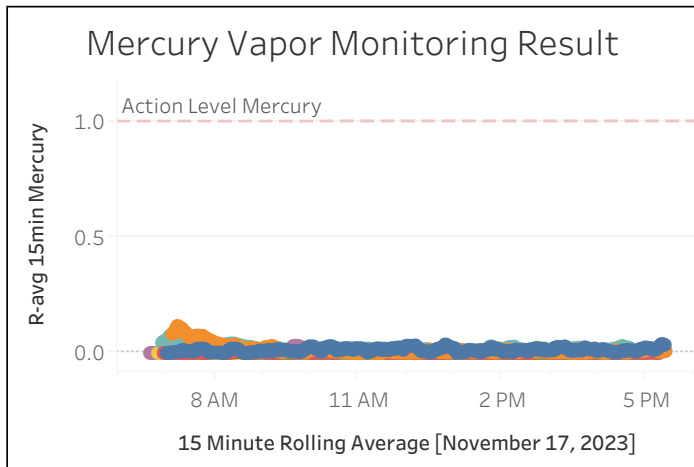

DAILY AIR MONITORING REPORT 250 Water Street Remediation Site Manhattan, New York	November 17, 2023	
		Project Number: 170381202	
		Dust Action Level ($\mu\text{g}/\text{m}^3$)	100
		VOC Action Level (ppm)	5
		Mercury Action Level ($\mu\text{g}/\text{m}^3$)	1

Station Location	Daily Avg Dust Concentration ($\mu\text{g}/\text{m}^3$)	Max 15min Rolling Avg Dust Concentration ($\mu\text{g}/\text{m}^3$)	Daily Avg VOC Concentration (ppm)	Max 15min Rolling Avg VOC Concentration (ppm)	Daily Avg Mercury Vapor Concentration ($\mu\text{g}/\text{m}^3$)	Max 15min Rolling Avg Mercury Vapor Concentration ($\mu\text{g}/\text{m}^3$)
PM-1	8.22	20.95	0.00	0.03	0.01	0.04
PM-2	6.73	32.91	0.00	0.01	0.01	0.12
PM-3	5.44	12.53	0.00	0.01	0.00	0.01
PM-4	6.58	14.84	0.00	0.01	0.02	0.08
WZ-1	4.98	13.67	0.00	0.00	0.00	0.01
WZ-2	6.48	27.43	0.00	0.00	0.00	0.00
WZ-3	4.73	9.71	0.00	0.00	0.00	0.03
WZ-4	5.54	10.99	0.01	0.05	0.01	0.02

Avg. Predominant Wind Dire..	Min. Wind Speed (mph)	Max. Wind Speed (mph)	Min. Temperature ($^{\circ}\text{F}$)	Max. Temperature ($^{\circ}\text{F}$)
66.89	0.17	2.51	55	65

■ PM-1
■ PM-2
■ PM-3
■ PM-4
■ WZ-1
■ WZ-2
■ WZ-3
■ WZ-4

Air Monitoring Notes: