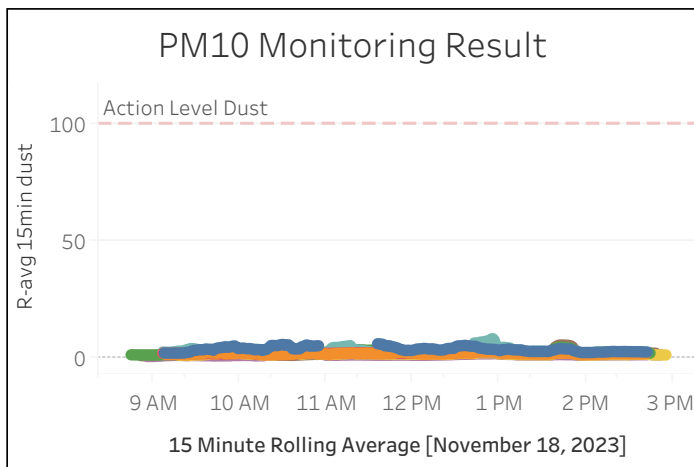

DAILY AIR MONITORING REPORT 250 Water Street Remediation Site Manhattan, New York	November 18, 2023	
		Project Number: 170381202	
		Dust Action Level ($\mu\text{g}/\text{m}^3$)	100
		VOC Action Level (ppm)	5
		Mercury Action Level ($\mu\text{g}/\text{m}^3$)	1

Station Location	Daily Avg Dust Concentration ($\mu\text{g}/\text{m}^3$)	Max 15min Rolling Avg Dust Concentration ($\mu\text{g}/\text{m}^3$)	Daily Avg VOC Concentration (ppm)	Max 15min Rolling Avg VOC Concentration (ppm)	Daily Avg Mercury Vapor Concentration ($\mu\text{g}/\text{m}^3$)	Max 15min Rolling Avg Mercury Vapor Concentration ($\mu\text{g}/\text{m}^3$)
PM-1	3.38	5.76	0.00	0.03	0.02	0.05
PM-2	1.54	2.49	0.00	0.01	0.02	0.18
PM-3	1.80	2.47	0.00	0.01	0.00	0.01
PM-4	2.84	7.93	0.00	0.04	0.02	0.04
WZ-1	2.11	4.32	0.00	0.00	0.00	0.01
WZ-2	1.33	1.96	0.00	0.00	0.00	0.00
WZ-3	0.92	1.53	0.00	0.00	0.00	0.02
WZ-4	1.58	5.23	0.00	0.00	0.01	0.02

Avg. Predominant Wind Dire..	Min. Wind Speed (mph)	Max. Wind Speed (mph)	Min. Temperature ($^{\circ}\text{F}$)	Max. Temperature ($^{\circ}\text{F}$)
171	0.200	2.140	42	50

- PM-1
- PM-2
- PM-3
- PM-4
- WZ-1
- WZ-2
- WZ-3
- WZ-4

Air Monitoring Notes: