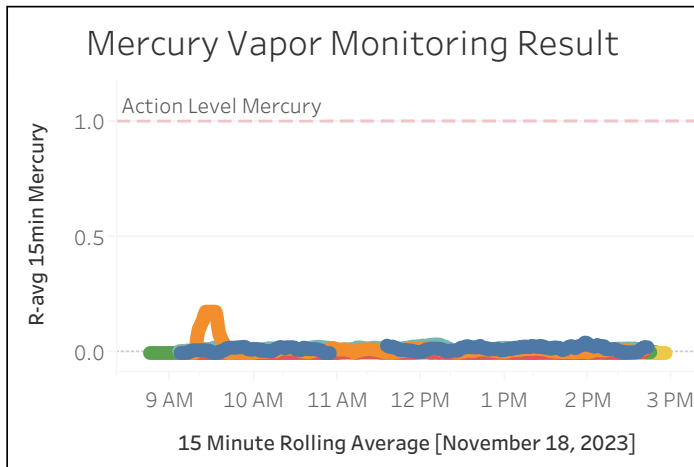

DAILY AIR MONITORING REPORT 250 Water Street Remediation Site Manhattan, New York	November 18, 2023	
		Project Number: 170381202	
		Dust Action Level ($\mu\text{g}/\text{m}^3$)	100
		VOC Action Level (ppm)	5
		Mercury Action Level ($\mu\text{g}/\text{m}^3$)	1

Station Location	Daily Avg Dust Concentration ($\mu\text{g}/\text{m}^3$)	Max 15min Rolling Avg Dust Concentration ($\mu\text{g}/\text{m}^3$)	Daily Avg VOC Concentration (ppm)	Max 15min Rolling Avg VOC Concentration (ppm)	Daily Avg Mercury Vapor Concentration ($\mu\text{g}/\text{m}^3$)	Max 15min Rolling Avg Mercury Vapor Concentration ($\mu\text{g}/\text{m}^3$)
PM-1	3.38	5.76	0.00	0.03	0.02	0.05
PM-2	1.54	2.49	0.00	0.01	0.02	0.18
PM-3	1.80	2.47	0.00	0.01	0.00	0.01
PM-4	2.84	7.93	0.00	0.04	0.02	0.04
WZ-1	2.11	4.32	0.00	0.00	0.00	0.01
WZ-2	1.33	1.96	0.00	0.00	0.00	0.00
WZ-3	0.92	1.53	0.00	0.00	0.00	0.02
WZ-4	1.58	5.23	0.00	0.00	0.01	0.02

Avg. Predominant Wind Dire..	Min. Wind Speed (mph)	Max. Wind Speed (mph)	Min. Temperature ($^{\circ}\text{F}$)	Max. Temperature ($^{\circ}\text{F}$)
171	0.200	2.140	42	50

- PM-1
- PM-2
- PM-3
- PM-4
- WZ-1
- WZ-2
- WZ-3
- WZ-4

Air Monitoring Notes: