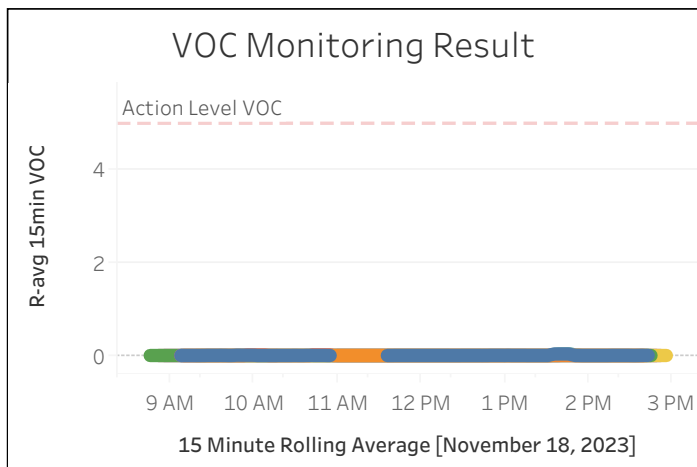

DAILY AIR MONITORING REPORT 250 Water Street Remediation Site Manhattan, New York	November 18, 2023	
		Project Number: 170381202	
		Dust Action Level ($\mu\text{g}/\text{m}^3$)	100
		VOC Action Level (ppm)	5
		Mercury Action Level ($\mu\text{g}/\text{m}^3$)	1

Station Location	Daily Avg Dust Concentration ($\mu\text{g}/\text{m}^3$)	Max 15min Rolling Avg Dust Concentration ($\mu\text{g}/\text{m}^3$)	Daily Avg VOC Concentration (ppm)	Max 15min Rolling Avg VOC Concentration (ppm)	Daily Avg Mercury Vapor Concentration ($\mu\text{g}/\text{m}^3$)	Max 15min Rolling Avg Mercury Vapor Concentration ($\mu\text{g}/\text{m}^3$)
PM-1	3.38	5.76	0.00	0.03	0.02	0.05
PM-2	1.54	2.49	0.00	0.01	0.02	0.18
PM-3	1.80	2.47	0.00	0.01	0.00	0.01
PM-4	2.84	7.93	0.00	0.04	0.02	0.04
WZ-1	2.11	4.32	0.00	0.00	0.00	0.01
WZ-2	1.33	1.96	0.00	0.00	0.00	0.00
WZ-3	0.92	1.53	0.00	0.00	0.00	0.02
WZ-4	1.58	5.23	0.00	0.00	0.01	0.02

Avg. Predominant Wind Dire..	Min. Wind Speed (mph)	Max. Wind Speed (mph)	Min. Temperature ($^{\circ}\text{F}$)	Max. Temperature ($^{\circ}\text{F}$)
171	0.200	2.140	42	50

- PM-1
- PM-2
- PM-3
- PM-4
- WZ-1
- WZ-2
- WZ-3
- WZ-4

Air Monitoring Notes: