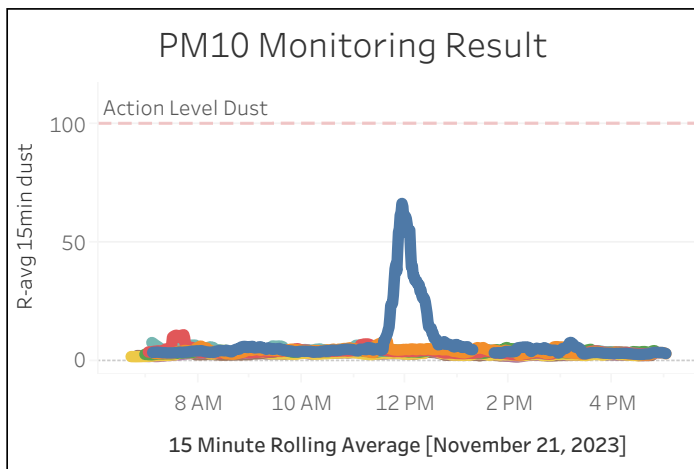

DAILY AIR MONITORING REPORT 250 Water Street Remediation Site Manhattan, New York	November 21, 2023	
		Project Number: 170381202	
		Dust Action Level ($\mu\text{g}/\text{m}^3$)	100
		VOC Action Level (ppm)	5
		Mercury Action Level ($\mu\text{g}/\text{m}^3$)	1

Station Location	Daily Avg Dust Concentration ($\mu\text{g}/\text{m}^3$)	Max 15min Rolling Avg Dust Concentration ($\mu\text{g}/\text{m}^3$)	Daily Avg VOC Concentration (ppm)	Max 15min Rolling Avg VOC Concentration (ppm)	Daily Avg Mercury Vapor Concentration ($\mu\text{g}/\text{m}^3$)	Max 15min Rolling Avg Mercury Vapor Concentration ($\mu\text{g}/\text{m}^3$)
PM-1	7.45	66.63	0.01	0.05	0.02	0.06
PM-2	4.32	8.44	0.00	0.02	0.02	0.30
PM-3	4.17	11.18	0.00	0.02	0.00	0.01
PM-4	4.53	7.90	0.01	0.03	0.02	0.04
WZ-1	4.03	5.77	0.00	0.00	0.01	0.02
WZ-2	3.14	5.27	0.00	0.00	0.00	0.01
WZ-3	3.21	5.47	0.00	0.03	0.01	0.02
WZ-4	2.92	4.43	0.00	0.02	0.02	0.03

Avg. Predominant Wind Dire..	Min. Wind Speed (mph)	Max. Wind Speed (mph)	Min. Temperature ($^{\circ}\text{F}$)	Max. Temperature ($^{\circ}\text{F}$)
183.56	0.200	2.230	36	47

- PM-1
- PM-2
- PM-3
- PM-4
- WZ-1
- WZ-2
- WZ-3
- WZ-4

Air Monitoring Notes: