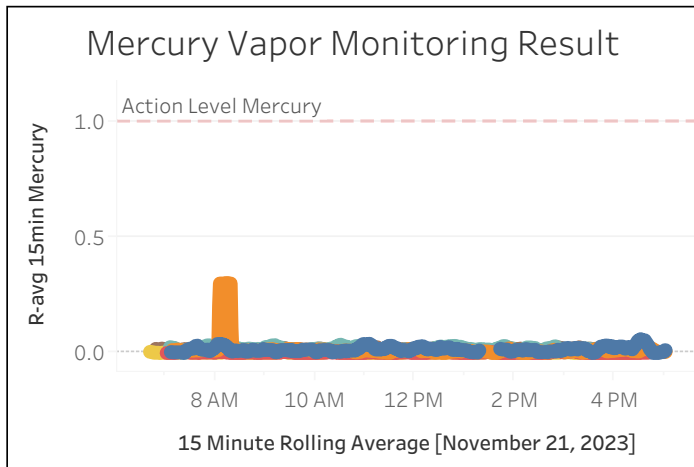

DAILY AIR MONITORING REPORT 250 Water Street Remediation Site Manhattan, New York	November 21, 2023	
		Project Number: 170381202	
		Dust Action Level ($\mu\text{g}/\text{m}^3$)	100
		VOC Action Level (ppm)	5
		Mercury Action Level ($\mu\text{g}/\text{m}^3$)	1

Station Location	Daily Avg Dust Concentration ($\mu\text{g}/\text{m}^3$)	Max 15min Rolling Avg Dust Concentration ($\mu\text{g}/\text{m}^3$)	Daily Avg VOC Concentration (ppm)	Max 15min Rolling Avg VOC Concentration (ppm)	Daily Avg Mercury Vapor Concentration ($\mu\text{g}/\text{m}^3$)	Max 15min Rolling Avg Mercury Vapor Concentration ($\mu\text{g}/\text{m}^3$)
PM-1	7.45	66.63	0.01	0.05	0.02	0.06
PM-2	4.32	8.44	0.00	0.02	0.02	0.30
PM-3	4.17	11.18	0.00	0.02	0.00	0.01
PM-4	4.53	7.90	0.01	0.03	0.02	0.04
WZ-1	4.03	5.77	0.00	0.00	0.01	0.02
WZ-2	3.14	5.27	0.00	0.00	0.00	0.01
WZ-3	3.21	5.47	0.00	0.03	0.01	0.02
WZ-4	2.92	4.43	0.00	0.02	0.02	0.03

Avg. Predominant Wind Dire..	Min. Wind Speed (mph)	Max. Wind Speed (mph)	Min. Temperature ($^{\circ}\text{F}$)	Max. Temperature ($^{\circ}\text{F}$)
183.56	0.200	2.230	36	47

- PM-1
- PM-2
- PM-3
- PM-4
- WZ-1
- WZ-2
- WZ-3
- WZ-4

Air Monitoring Notes: