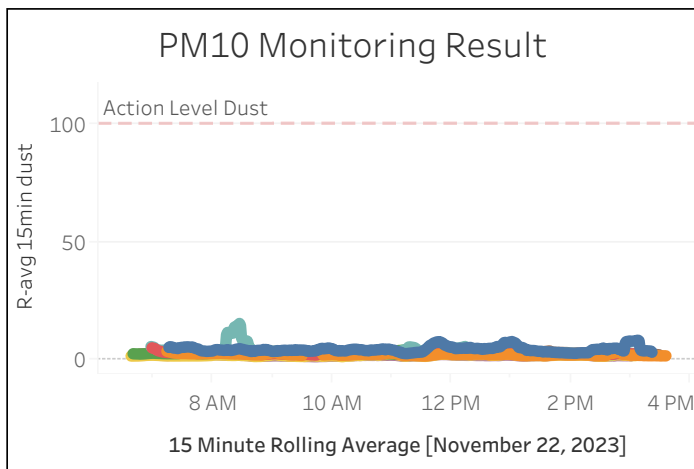

DAILY AIR MONITORING REPORT 250 Water Street Remediation Site Manhattan, New York	November 22, 2023	
		Project Number: 170381202	
		Dust Action Level (µg/m³)	100
		VOC Action Level (ppm)	5
		Mercury Action Level (µg/m³)	1

Station Location	Daily Avg Dust Concentration (ug/m3)	Max 15min Rolling Avg Dust Concentration (ug/m3)	Daily Avg VOC Concentration (ppm)	Max 15min Rolling Avg VOC Concentration (ppm)	Daily Avg Mercury Vapor Concentration (ug/m3)	Max 15min Rolling Avg Mercury Vapor Concentration (ug/m3)
PM-1	4.31	8.17	0.01	0.08	0.01	0.05
PM-2	2.11	3.45	0.00	0.07	0.02	0.15
PM-3	2.52	4.93	0.00	0.01	0.00	0.02
PM-4	3.43	15.31	0.00	0.02	0.03	0.14
WZ-1	3.02	4.84	0.00	0.00	0.01	0.03
WZ-2	1.72	2.44	0.00	0.00	0.00	0.01
WZ-3	1.70	2.18	0.00	0.00	0.00	0.02
WZ-4	2.23	3.63	0.00	0.07	0.01	0.04

Avg. Predominant Wind Dire..	Min. Wind Speed (mph)	Max. Wind Speed (mph)	Min. Temperature (°F)	Max. Temperature (°F)
125.35	0.140	1.770	36	47

■ PM-1
■ PM-2
■ PM-3
■ PM-4
■ WZ-1
■ WZ-2
■ WZ-3
■ WZ-4

Air Monitoring Notes: