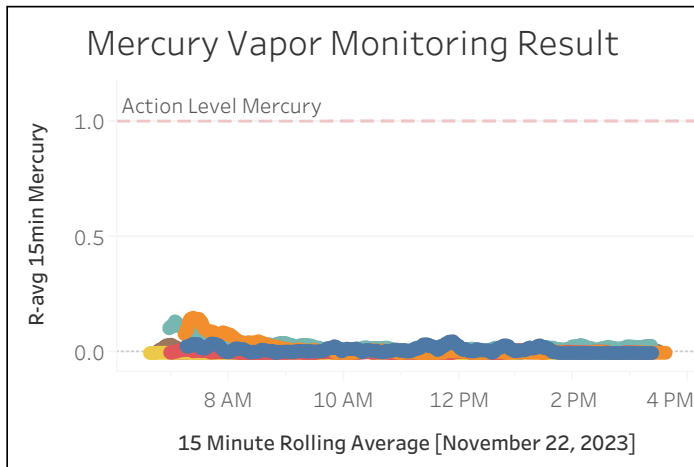

DAILY AIR MONITORING REPORT 250 Water Street Remediation Site Manhattan, New York	November 22, 2023	
		Project Number: 170381202	
		Dust Action Level (µg/m³)	100
		VOC Action Level (ppm)	5
		Mercury Action Level (µg/m³)	1

Station Location	Daily Avg Dust Concentration (ug/m3)	Max 15min Rolling Avg Dust Concentration (ug/m3)	Daily Avg VOC Concentration (ppm)	Max 15min Rolling Avg VOC Concentration (ppm)	Daily Avg Mercury Vapor Concentration (ug/m3)	Max 15min Rolling Avg Mercury Vapor Concentration (ug/m3)
PM-1	4.31	8.17	0.01	0.08	0.01	0.05
PM-2	2.11	3.45	0.00	0.07	0.02	0.15
PM-3	2.52	4.93	0.00	0.01	0.00	0.02
PM-4	3.43	15.31	0.00	0.02	0.03	0.14
WZ-1	3.02	4.84	0.00	0.00	0.01	0.03
WZ-2	1.72	2.44	0.00	0.00	0.00	0.01
WZ-3	1.70	2.18	0.00	0.00	0.00	0.02
WZ-4	2.23	3.63	0.00	0.07	0.01	0.04

Avg. Predominant Wind Dire..	Min. Wind Speed (mph)	Max. Wind Speed (mph)	Min. Temperature (°F)	Max. Temperature (°F)
125.35	0.140	1.770	36	47

■ PM-1
■ PM-2
■ PM-3
■ PM-4
■ WZ-1
■ WZ-2
■ WZ-3
■ WZ-4

Air Monitoring Notes: