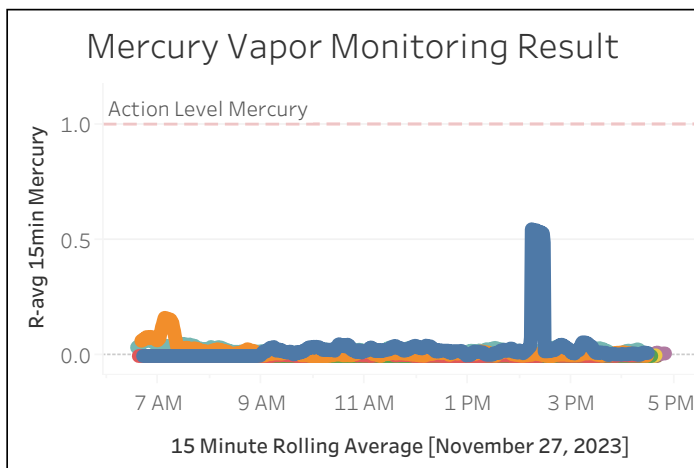

DAILY AIR MONITORING REPORT 250 Water Street Remediation Site Manhattan, New York	November 27, 2023	
		Project Number: 170381202	
		Dust Action Level ($\mu\text{g}/\text{m}^3$)	100
		VOC Action Level (ppm)	5
		Mercury Action Level ($\mu\text{g}/\text{m}^3$)	1

Station Location	Daily Avg Dust Concentration ($\mu\text{g}/\text{m}^3$)	Max 15min Rolling Avg Dust Concentration ($\mu\text{g}/\text{m}^3$)	Daily Avg VOC Concentration (ppm)	Max 15min Rolling Avg VOC Concentration (ppm)	Daily Avg Mercury Vapor Concentration ($\mu\text{g}/\text{m}^3$)	Max 15min Rolling Avg Mercury Vapor Concentration ($\mu\text{g}/\text{m}^3$)
PM-1	11.83	47.32	0.06	2.06	0.03	0.55
PM-2	6.55	13.55	0.13	0.15	0.02	0.17
PM-3	6.71	13.18	0.00	0.00	0.00	0.01
PM-4	6.94	14.64	0.00	0.01	0.02	0.07
WZ-1	7.37	17.38	0.00	0.01	0.00	0.00
WZ-2	5.95	12.43	0.00	0.00	0.00	0.01
WZ-3	5.25	12.03	0.00	0.00	0.01	0.02
WZ-4	5.94	13.22	0.00	0.03	0.01	0.02

Avg. Predominant Wind Dire..	Min. Wind Speed (mph)	Max. Wind Speed (mph)	Min. Temperature ($^{\circ}\text{F}$)	Max. Temperature ($^{\circ}\text{F}$)
73.86	0.11	1.71	35	55

■ PM-1
■ PM-2
■ PM-3
■ PM-4
■ WZ-1
■ WZ-2
■ WZ-3
■ WZ-4

Air Monitoring Notes: