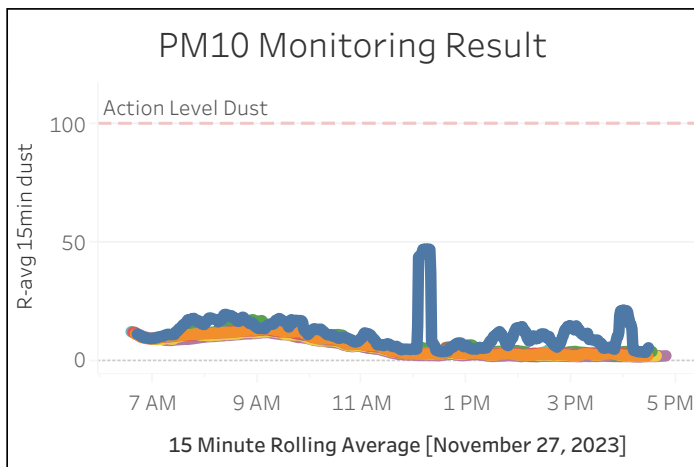

DAILY AIR MONITORING REPORT 250 Water Street Remediation Site Manhattan, New York	November 27, 2023	
		Project Number: 170381202	
		Dust Action Level ($\mu\text{g}/\text{m}^3$)	100
		VOC Action Level (ppm)	5
		Mercury Action Level ($\mu\text{g}/\text{m}^3$)	1

Station Location	Daily Avg Dust Concentration ($\mu\text{g}/\text{m}^3$)	Max 15min Rolling Avg Dust Concentration ($\mu\text{g}/\text{m}^3$)	Daily Avg VOC Concentration (ppm)	Max 15min Rolling Avg VOC Concentration (ppm)	Daily Avg Mercury Vapor Concentration ($\mu\text{g}/\text{m}^3$)	Max 15min Rolling Avg Mercury Vapor Concentration ($\mu\text{g}/\text{m}^3$)
PM-1	11.83	47.32	0.06	2.06	0.03	0.55
PM-2	6.55	13.55	0.13	0.15	0.02	0.17
PM-3	6.71	13.18	0.00	0.00	0.00	0.01
PM-4	6.94	14.64	0.00	0.01	0.02	0.07
WZ-1	7.37	17.38	0.00	0.01	0.00	0.00
WZ-2	5.95	12.43	0.00	0.00	0.00	0.01
WZ-3	5.25	12.03	0.00	0.00	0.01	0.02
WZ-4	5.94	13.22	0.00	0.03	0.01	0.02

Avg. Predominant Wind Dire..	Min. Wind Speed (mph)	Max. Wind Speed (mph)	Min. Temperature ($^{\circ}\text{F}$)	Max. Temperature ($^{\circ}\text{F}$)
73.86	0.11	1.71	35	55

■ PM-1
■ PM-2
■ PM-3
■ PM-4
■ WZ-1
■ WZ-2
■ WZ-3
■ WZ-4

Air Monitoring Notes: