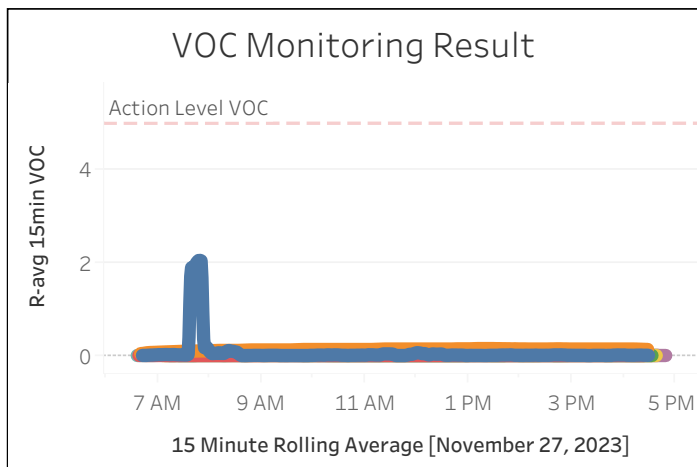

DAILY AIR MONITORING REPORT 250 Water Street Remediation Site Manhattan, New York	November 27, 2023	
		Project Number: 170381202	
		Dust Action Level ($\mu\text{g}/\text{m}^3$)	100
		VOC Action Level (ppm)	5
		Mercury Action Level ($\mu\text{g}/\text{m}^3$)	1

Station Location	Daily Avg Dust Concentration ($\mu\text{g}/\text{m}^3$)	Max 15min Rolling Avg Dust Concentration ($\mu\text{g}/\text{m}^3$)	Daily Avg VOC Concentration (ppm)	Max 15min Rolling Avg VOC Concentration (ppm)	Daily Avg Mercury Vapor Concentration ($\mu\text{g}/\text{m}^3$)	Max 15min Rolling Avg Mercury Vapor Concentration ($\mu\text{g}/\text{m}^3$)
PM-1	11.83	47.32	0.06	2.06	0.03	0.55
PM-2	6.55	13.55	0.13	0.15	0.02	0.17
PM-3	6.71	13.18	0.00	0.00	0.00	0.01
PM-4	6.94	14.64	0.00	0.01	0.02	0.07
WZ-1	7.37	17.38	0.00	0.01	0.00	0.00
WZ-2	5.95	12.43	0.00	0.00	0.00	0.01
WZ-3	5.25	12.03	0.00	0.00	0.01	0.02
WZ-4	5.94	13.22	0.00	0.03	0.01	0.02

Avg. Predominant Wind Dire..	Min. Wind Speed (mph)	Max. Wind Speed (mph)	Min. Temperature ($^{\circ}\text{F}$)	Max. Temperature ($^{\circ}\text{F}$)
73.86	0.11	1.71	35	55

■ PM-1
■ PM-2
■ PM-3
■ PM-4
■ WZ-1
■ WZ-2
■ WZ-3
■ WZ-4

Air Monitoring Notes: