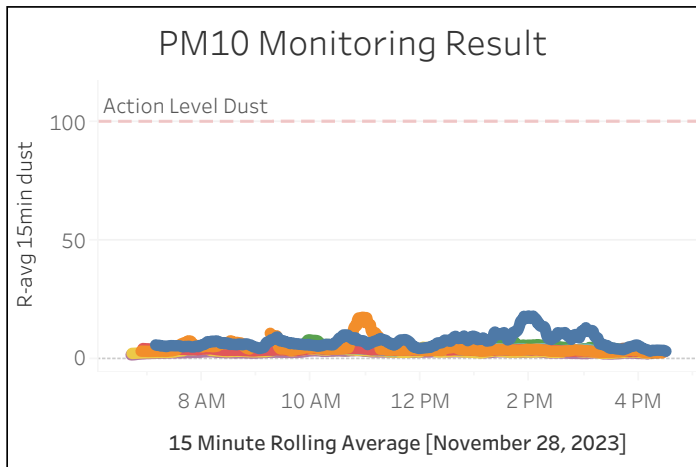

DAILY AIR MONITORING REPORT 250 Water Street Remediation Site Manhattan, New York	November 28, 2023	
		Project Number: 170381202	
		Dust Action Level ($\mu\text{g}/\text{m}^3$)	100
		VOC Action Level (ppm)	5
		Mercury Action Level ($\mu\text{g}/\text{m}^3$)	1

Station Location	Daily Avg Dust Concentration ($\mu\text{g}/\text{m}^3$)	Max 15min Rolling Avg Dust Concentration ($\mu\text{g}/\text{m}^3$)	Daily Avg VOC Concentration (ppm)	Max 15min Rolling Avg VOC Concentration (ppm)	Daily Avg Mercury Vapor Concentration ($\mu\text{g}/\text{m}^3$)	Max 15min Rolling Avg Mercury Vapor Concentration ($\mu\text{g}/\text{m}^3$)
PM-1	7.51	18.21	0.01	0.05	0.02	0.06
PM-2	4.74	17.67	0.00	0.02	0.01	0.30
PM-3	3.79	4.53	0.00	0.09	0.00	0.02
PM-4	3.94	5.79	0.00	0.02	0.02	0.04
WZ-1	5.39	8.13	0.01	0.01	0.00	0.00
WZ-2	3.26	5.00	0.00	0.00	0.00	0.01
WZ-3	2.82	3.65	0.00	0.01	0.01	0.02
WZ-4	3.24	4.58	0.00	0.01	0.01	0.03

Avg. Predominant Wind Dire..	Min. Wind Speed (mph)	Max. Wind Speed (mph)	Min. Temperature ($^{\circ}\text{F}$)	Max. Temperature ($^{\circ}\text{F}$)
74.79	0.19	2.20	30	38

■ PM-1
■ PM-2
■ PM-3
■ PM-4
■ WZ-1
■ WZ-2
■ WZ-3
■ WZ-4

Air Monitoring Notes: