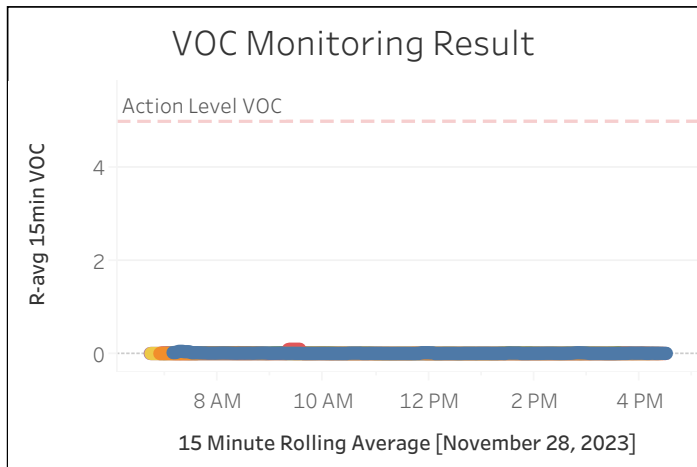

DAILY AIR MONITORING REPORT 250 Water Street Remediation Site Manhattan, New York	November 28, 2023	
		Project Number: 170381202	
		Dust Action Level ($\mu\text{g}/\text{m}^3$)	100
		VOC Action Level (ppm)	5
		Mercury Action Level ($\mu\text{g}/\text{m}^3$)	1

Station Location	Daily Avg Dust Concentration ($\mu\text{g}/\text{m}^3$)	Max 15min Rolling Avg Dust Concentration ($\mu\text{g}/\text{m}^3$)	Daily Avg VOC Concentration (ppm)	Max 15min Rolling Avg VOC Concentration (ppm)	Daily Avg Mercury Vapor Concentration ($\mu\text{g}/\text{m}^3$)	Max 15min Rolling Avg Mercury Vapor Concentration ($\mu\text{g}/\text{m}^3$)
PM-1	7.51	18.21	0.01	0.05	0.02	0.06
PM-2	4.74	17.67	0.00	0.02	0.01	0.30
PM-3	3.79	4.53	0.00	0.09	0.00	0.02
PM-4	3.94	5.79	0.00	0.02	0.02	0.04
WZ-1	5.39	8.13	0.01	0.01	0.00	0.00
WZ-2	3.26	5.00	0.00	0.00	0.00	0.01
WZ-3	2.82	3.65	0.00	0.01	0.01	0.02
WZ-4	3.24	4.58	0.00	0.01	0.01	0.03

Avg. Predominant Wind Dire..	Min. Wind Speed (mph)	Max. Wind Speed (mph)	Min. Temperature ($^{\circ}\text{F}$)	Max. Temperature ($^{\circ}\text{F}$)
74.79	0.19	2.20	30	38

■ PM-1
■ PM-2
■ PM-3
■ PM-4
■ WZ-1
■ WZ-2
■ WZ-3
■ WZ-4

Air Monitoring Notes: