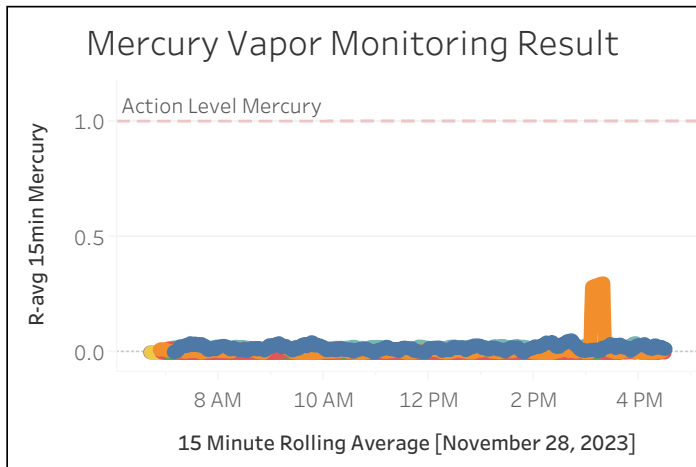

DAILY AIR MONITORING REPORT 250 Water Street Remediation Site Manhattan, New York	November 28, 2023	
		Project Number: 170381202	
		Dust Action Level ($\mu\text{g}/\text{m}^3$)	100
		VOC Action Level (ppm)	5
		Mercury Action Level ($\mu\text{g}/\text{m}^3$)	1

Station Location	Daily Avg Dust Concentration ($\mu\text{g}/\text{m}^3$)	Max 15min Rolling Avg Dust Concentration ($\mu\text{g}/\text{m}^3$)	Daily Avg VOC Concentration (ppm)	Max 15min Rolling Avg VOC Concentration (ppm)	Daily Avg Mercury Vapor Concentration ($\mu\text{g}/\text{m}^3$)	Max 15min Rolling Avg Mercury Vapor Concentration ($\mu\text{g}/\text{m}^3$)
PM-1	7.51	18.21	0.01	0.05	0.02	0.06
PM-2	4.74	17.67	0.00	0.02	0.01	0.30
PM-3	3.79	4.53	0.00	0.09	0.00	0.02
PM-4	3.94	5.79	0.00	0.02	0.02	0.04
WZ-1	5.39	8.13	0.01	0.01	0.00	0.00
WZ-2	3.26	5.00	0.00	0.00	0.00	0.01
WZ-3	2.82	3.65	0.00	0.01	0.01	0.02
WZ-4	3.24	4.58	0.00	0.01	0.01	0.03

Avg. Predominant Wind Dire..	Min. Wind Speed (mph)	Max. Wind Speed (mph)	Min. Temperature ($^{\circ}\text{F}$)	Max. Temperature ($^{\circ}\text{F}$)
74.79	0.19	2.20	30	38

■ PM-1
■ PM-2
■ PM-3
■ PM-4
■ WZ-1
■ WZ-2
■ WZ-3
■ WZ-4

Air Monitoring Notes: