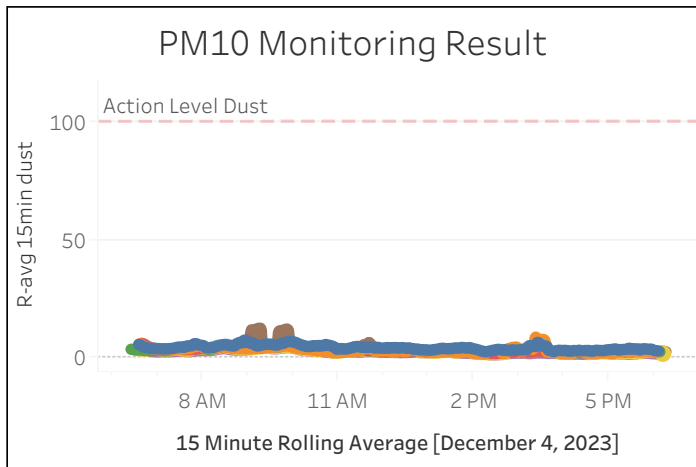

DAILY AIR MONITORING REPORT 250 Water Street Remediation Site Manhattan, New York	December 4, 2023	
		Project Number: 170381202	
		Dust Action Level (µg/m³)	100
		VOC Action Level (ppm)	5
		Mercury Action Level (µg/m³)	1

Station Location	Daily Avg Dust Concentration (ug/m3)	Max 15min Rolling Avg Dust Concentration (ug/m3)	Daily Avg VOC Concentration (ppm)	Max 15min Rolling Avg VOC Concentration (ppm)	Daily Avg Mercury Vapor Concentration (ug/m3)	Max 15min Rolling Avg Mercury Vapor Concentration (ug/m3)
PM-1	4.47	7.73	0.02	0.08	0.02	0.10
PM-2	3.47	8.97	0.14	0.17	0.01	0.13
PM-3	3.40	6.34	0.00	0.00	0.01	0.24
PM-4	3.51	6.08	0.00	0.01	0.02	0.07
WZ-1	3.50	5.71	0.00	0.13	0.00	0.01
WZ-2	2.93	4.76	0.00	0.00	0.00	0.01
WZ-3	2.61	4.54	0.00	0.02	0.01	0.02
WZ-4	3.58	12.73	0.01	0.08	0.01	0.03

Avg. Predominant Wind Dire..	Min. Wind Speed (mph)	Max. Wind Speed (mph)	Min. Temperature (°F)	Max. Temperature (°F)
83.45	0.11	2.06	42	50

■ PM-1
■ PM-2
■ PM-3
■ PM-4
■ WZ-1
■ WZ-2
■ WZ-3
■ WZ-4

Air Monitoring Notes: