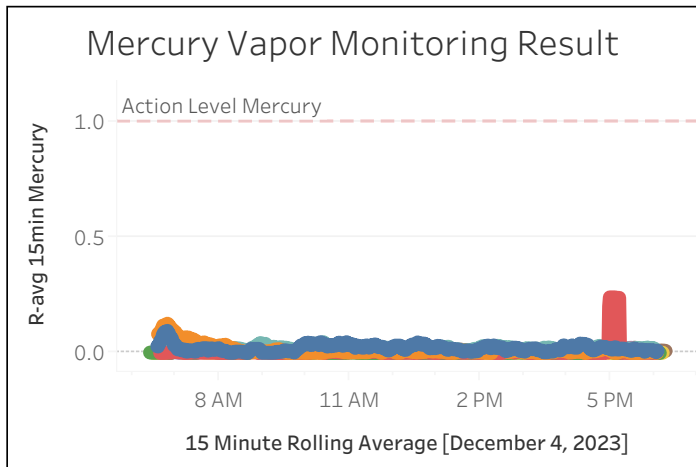

DAILY AIR MONITORING REPORT 250 Water Street Remediation Site Manhattan, New York	December 4, 2023	
		Project Number: 170381202	
		Dust Action Level (µg/m³)	100
		VOC Action Level (ppm)	5
		Mercury Action Level (µg/m³)	1

Station Location	Daily Avg Dust Concentration (ug/m3)	Max 15min Rolling Avg Dust Concentration (ug/m3)	Daily Avg VOC Concentration (ppm)	Max 15min Rolling Avg VOC Concentration (ppm)	Daily Avg Mercury Vapor Concentration (ug/m3)	Max 15min Rolling Avg Mercury Vapor Concentration (ug/m3)
PM-1	4.47	7.73	0.02	0.08	0.02	0.10
PM-2	3.47	8.97	0.14	0.17	0.01	0.13
PM-3	3.40	6.34	0.00	0.00	0.01	0.24
PM-4	3.51	6.08	0.00	0.01	0.02	0.07
WZ-1	3.50	5.71	0.00	0.13	0.00	0.01
WZ-2	2.93	4.76	0.00	0.00	0.00	0.01
WZ-3	2.61	4.54	0.00	0.02	0.01	0.02
WZ-4	3.58	12.73	0.01	0.08	0.01	0.03

Avg. Predominant Wind Dire..	Min. Wind Speed (mph)	Max. Wind Speed (mph)	Min. Temperature (°F)	Max. Temperature (°F)
83.45	0.11	2.06	42	50

■ PM-1
■ PM-2
■ PM-3
■ PM-4
■ WZ-1
■ WZ-2
■ WZ-3
■ WZ-4

Air Monitoring Notes: