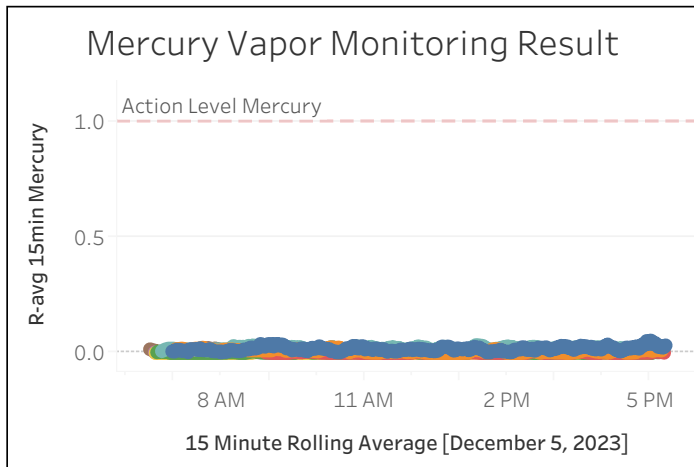

DAILY AIR MONITORING REPORT 250 Water Street Remediation Site Manhattan, New York	December 5, 2023	
		Project Number: 170381202	
		Dust Action Level ($\mu\text{g}/\text{m}^3$)	100
		VOC Action Level (ppm)	5
		Mercury Action Level ($\mu\text{g}/\text{m}^3$)	1

Station Location	Daily Avg Dust Concentration ($\mu\text{g}/\text{m}^3$)	Max 15min Rolling Avg Dust Concentration ($\mu\text{g}/\text{m}^3$)	Daily Avg VOC Concentration (ppm)	Max 15min Rolling Avg VOC Concentration (ppm)	Daily Avg Mercury Vapor Concentration ($\mu\text{g}/\text{m}^3$)	Max 15min Rolling Avg Mercury Vapor Concentration ($\mu\text{g}/\text{m}^3$)
PM-1	3.87	6.13	0.02	0.10	0.02	0.05
PM-2	2.59	3.60	0.04	0.09	0.01	0.03
PM-3	3.29	5.55	0.00	0.00	0.00	0.01
PM-4	3.43	11.23	0.00	0.02	0.02	0.04
WZ-1	2.84	4.04	0.00	0.00	0.00	0.01
WZ-2	2.26	3.68	0.00	0.00	0.00	0.01
WZ-3	2.21	3.81	0.00	0.01	0.01	0.02
WZ-4	2.82	6.23	0.01	0.03	0.01	0.02

Avg. Predominant Wind Dire..	Min. Wind Speed (mph)	Max. Wind Speed (mph)	Min. Temperature ($^{\circ}\text{F}$)	Max. Temperature ($^{\circ}\text{F}$)
97.15	0.17	2.90	30	40

- PM-1
- PM-2
- PM-3
- PM-4
- WZ-1
- WZ-2
- WZ-3
- WZ-4

Air Monitoring Notes: