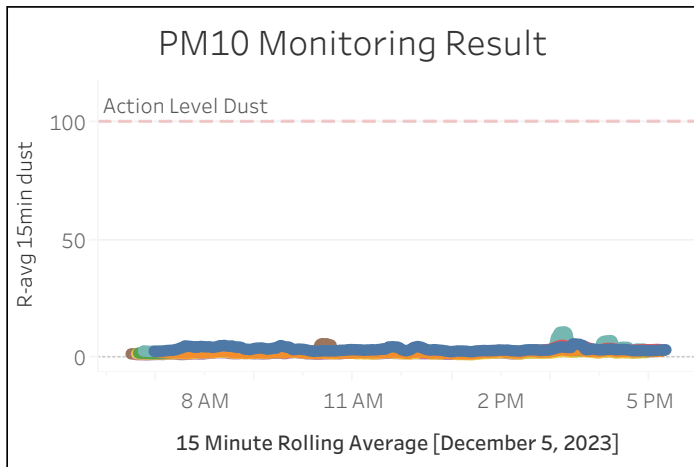

DAILY AIR MONITORING REPORT 250 Water Street Remediation Site Manhattan, New York	December 5, 2023	
		Project Number: 170381202	
		Dust Action Level ($\mu\text{g}/\text{m}^3$)	100
		VOC Action Level (ppm)	5
		Mercury Action Level ($\mu\text{g}/\text{m}^3$)	1

Station Location	Daily Avg Dust Concentration ($\mu\text{g}/\text{m}^3$)	Max 15min Rolling Avg Dust Concentration ($\mu\text{g}/\text{m}^3$)	Daily Avg VOC Concentration (ppm)	Max 15min Rolling Avg VOC Concentration (ppm)	Daily Avg Mercury Vapor Concentration ($\mu\text{g}/\text{m}^3$)	Max 15min Rolling Avg Mercury Vapor Concentration ($\mu\text{g}/\text{m}^3$)
PM-1	3.87	6.13	0.02	0.10	0.02	0.05
PM-2	2.59	3.60	0.04	0.09	0.01	0.03
PM-3	3.29	5.55	0.00	0.00	0.00	0.01
PM-4	3.43	11.23	0.00	0.02	0.02	0.04
WZ-1	2.84	4.04	0.00	0.00	0.00	0.01
WZ-2	2.26	3.68	0.00	0.00	0.00	0.01
WZ-3	2.21	3.81	0.00	0.01	0.01	0.02
WZ-4	2.82	6.23	0.01	0.03	0.01	0.02

Avg. Predominant Wind Dire..	Min. Wind Speed (mph)	Max. Wind Speed (mph)	Min. Temperature ($^{\circ}\text{F}$)	Max. Temperature ($^{\circ}\text{F}$)
97.15	0.17	2.90	30	40

- PM-1
- PM-2
- PM-3
- PM-4
- WZ-1
- WZ-2
- WZ-3
- WZ-4

Air Monitoring Notes: