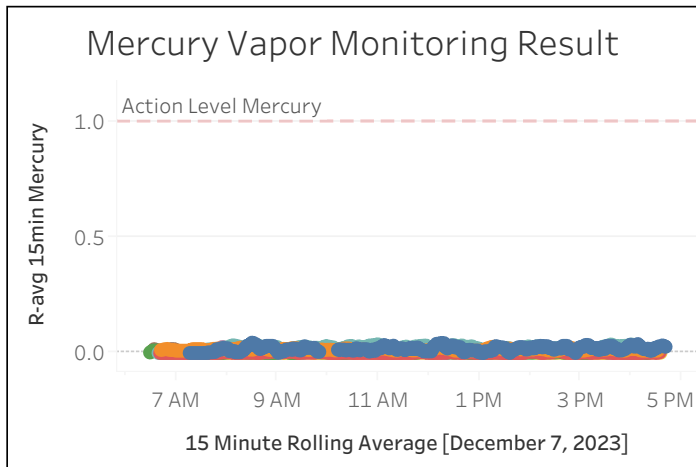

DAILY AIR MONITORING REPORT 250 Water Street Remediation Site Manhattan, New York	December 7, 2023	
		Project Number: 170381202	
		Dust Action Level ($\mu\text{g}/\text{m}^3$)	100
		VOC Action Level (ppm)	5
		Mercury Action Level ($\mu\text{g}/\text{m}^3$)	1

Station Location	Daily Avg Dust Concentration ($\mu\text{g}/\text{m}^3$)	Max 15min Rolling Avg Dust Concentration ($\mu\text{g}/\text{m}^3$)	Daily Avg VOC Concentration (ppm)	Max 15min Rolling Avg VOC Concentration (ppm)	Daily Avg Mercury Vapor Concentration ($\mu\text{g}/\text{m}^3$)	Max 15min Rolling Avg Mercury Vapor Concentration ($\mu\text{g}/\text{m}^3$)
PM-1	7.23	13.08	0.01	0.04	0.02	0.05
PM-2	6.32	10.70	0.00	0.01	0.02	0.03
PM-3	6.43	11.73	0.00	0.01	0.00	0.01
PM-4	7.08	17.92	0.00	0.01	0.02	0.04
WZ-1	5.82	10.76	0.00	0.00	0.00	0.02
WZ-2	5.86	10.65	0.00	0.00	0.00	0.01
WZ-3	5.54	12.62	0.01	0.01	0.01	0.03
WZ-4	6.64	11.10	0.02	0.06	0.01	0.02

Avg. Predominant Wind Dire..	Min. Wind Speed (mph)	Max. Wind Speed (mph)	Min. Temperature ($^{\circ}\text{F}$)	Max. Temperature ($^{\circ}\text{F}$)
64.46	0.16	1.85	25	35

■ PM-1
■ PM-2
■ PM-3
■ PM-4
■ WZ-1
■ WZ-2
■ WZ-3
■ WZ-4

Air Monitoring Notes: