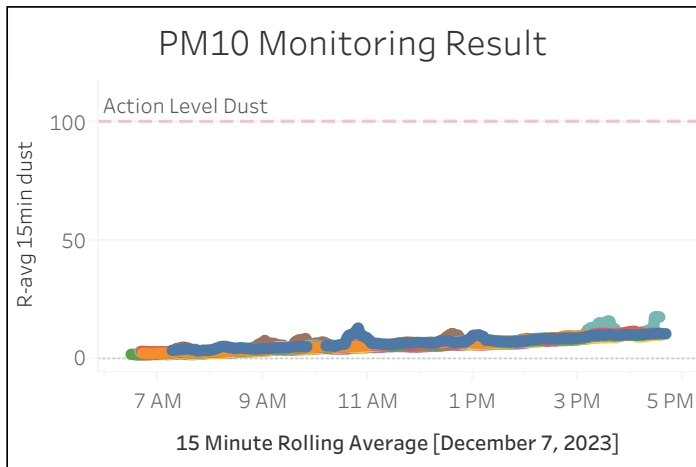

DAILY AIR MONITORING REPORT 250 Water Street Remediation Site Manhattan, New York	December 7, 2023	
		Project Number: 170381202	
		Dust Action Level ($\mu\text{g}/\text{m}^3$)	100
		VOC Action Level (ppm)	5
		Mercury Action Level ($\mu\text{g}/\text{m}^3$)	1

Station Location	Daily Avg Dust Concentration ($\mu\text{g}/\text{m}^3$)	Max 15min Rolling Avg Dust Concentration ($\mu\text{g}/\text{m}^3$)	Daily Avg VOC Concentration (ppm)	Max 15min Rolling Avg VOC Concentration (ppm)	Daily Avg Mercury Vapor Concentration ($\mu\text{g}/\text{m}^3$)	Max 15min Rolling Avg Mercury Vapor Concentration ($\mu\text{g}/\text{m}^3$)
PM-1	7.23	13.08	0.01	0.04	0.02	0.05
PM-2	6.32	10.70	0.00	0.01	0.02	0.03
PM-3	6.43	11.73	0.00	0.01	0.00	0.01
PM-4	7.08	17.92	0.00	0.01	0.02	0.04
WZ-1	5.82	10.76	0.00	0.00	0.00	0.02
WZ-2	5.86	10.65	0.00	0.00	0.00	0.01
WZ-3	5.54	12.62	0.01	0.01	0.01	0.03
WZ-4	6.64	11.10	0.02	0.06	0.01	0.02

Avg. Predominant Wind Dire..	Min. Wind Speed (mph)	Max. Wind Speed (mph)	Min. Temperature ($^{\circ}\text{F}$)	Max. Temperature ($^{\circ}\text{F}$)
64.46	0.16	1.85	25	35

■ PM-1
■ PM-2
■ PM-3
■ PM-4
■ WZ-1
■ WZ-2
■ WZ-3
■ WZ-4

Air Monitoring Notes: