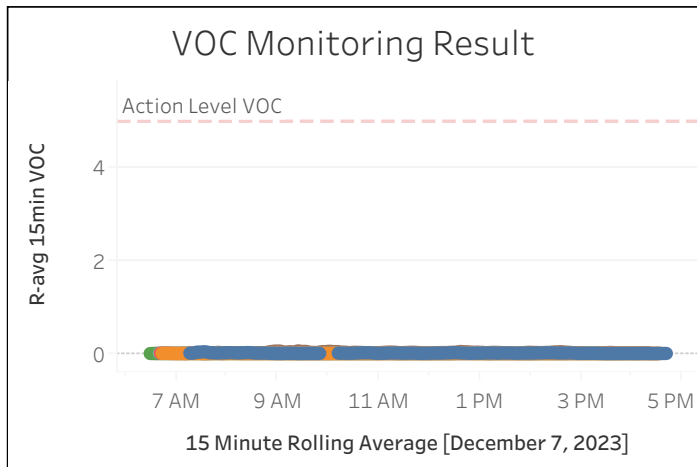

DAILY AIR MONITORING REPORT 250 Water Street Remediation Site Manhattan, New York	December 7, 2023	
		Project Number: 170381202	
		Dust Action Level ($\mu\text{g}/\text{m}^3$)	100
		VOC Action Level (ppm)	5
		Mercury Action Level ($\mu\text{g}/\text{m}^3$)	1

Station Location	Daily Avg Dust Concentration ($\mu\text{g}/\text{m}^3$)	Max 15min Rolling Avg Dust Concentration ($\mu\text{g}/\text{m}^3$)	Daily Avg VOC Concentration (ppm)	Max 15min Rolling Avg VOC Concentration (ppm)	Daily Avg Mercury Vapor Concentration ($\mu\text{g}/\text{m}^3$)	Max 15min Rolling Avg Mercury Vapor Concentration ($\mu\text{g}/\text{m}^3$)
PM-1	7.23	13.08	0.01	0.04	0.02	0.05
PM-2	6.32	10.70	0.00	0.01	0.02	0.03
PM-3	6.43	11.73	0.00	0.01	0.00	0.01
PM-4	7.08	17.92	0.00	0.01	0.02	0.04
WZ-1	5.82	10.76	0.00	0.00	0.00	0.02
WZ-2	5.86	10.65	0.00	0.00	0.00	0.01
WZ-3	5.54	12.62	0.01	0.01	0.01	0.03
WZ-4	6.64	11.10	0.02	0.06	0.01	0.02

Avg. Predominant Wind Dire..	Min. Wind Speed (mph)	Max. Wind Speed (mph)	Min. Temperature ($^{\circ}\text{F}$)	Max. Temperature ($^{\circ}\text{F}$)
64.46	0.16	1.85	25	35

■ PM-1
■ PM-2
■ PM-3
■ PM-4
■ WZ-1
■ WZ-2
■ WZ-3
■ WZ-4

Air Monitoring Notes: