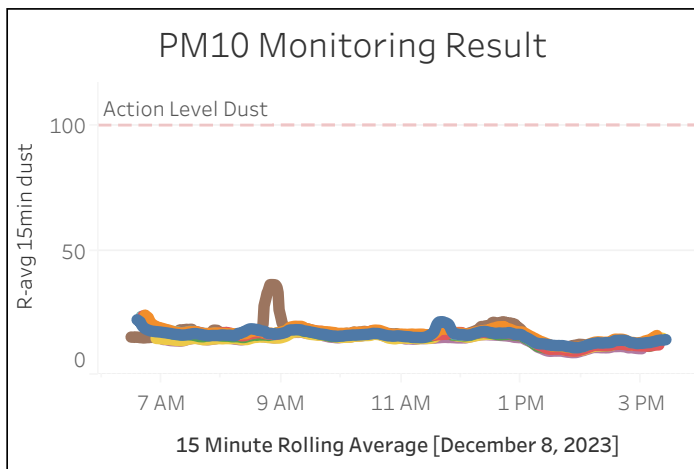

DAILY AIR MONITORING REPORT 250 Water Street Remediation Site Manhattan, New York	December 8, 2023	
		Project Number: 170381202	
		Dust Action Level ($\mu\text{g}/\text{m}^3$)	100
		VOC Action Level (ppm)	5
		Mercury Action Level ($\mu\text{g}/\text{m}^3$)	1

Station Location	Daily Avg Dust Concentration ($\mu\text{g}/\text{m}^3$)	Max 15min Rolling Avg Dust Concentration ($\mu\text{g}/\text{m}^3$)	Daily Avg VOC Concentration (ppm)	Max 15min Rolling Avg VOC Concentration (ppm)	Daily Avg Mercury Vapor Concentration ($\mu\text{g}/\text{m}^3$)	Max 15min Rolling Avg Mercury Vapor Concentration ($\mu\text{g}/\text{m}^3$)
PM-1	15.72	22.15	0.02	0.12	0.02	0.05
PM-2	16.39	24.02	0.02	0.04	0.02	0.09
PM-3	15.58	23.70	0.02	0.05	0.00	0.01
PM-4	15.86	23.46	0.02	0.04	0.01	0.02
WZ-1	14.94	18.40	0.01	0.05	0.00	0.01
WZ-2	14.44	17.27	0.00	0.00	0.00	0.02
WZ-3	14.04	17.14	0.02	0.06	0.00	0.00
WZ-4	16.27	36.31	0.05	0.10	0.01	0.02

Avg. Predominant Wind Dire..	Min. Wind Speed (mph)	Max. Wind Speed (mph)	Min. Temperature ($^{\circ}\text{F}$)	Max. Temperature ($^{\circ}\text{F}$)
64.30	0.09	1.43	30	40

- PM-1
- PM-2
- PM-3
- PM-4
- WZ-1
- WZ-2
- WZ-3
- WZ-4

Air Monitoring Notes: