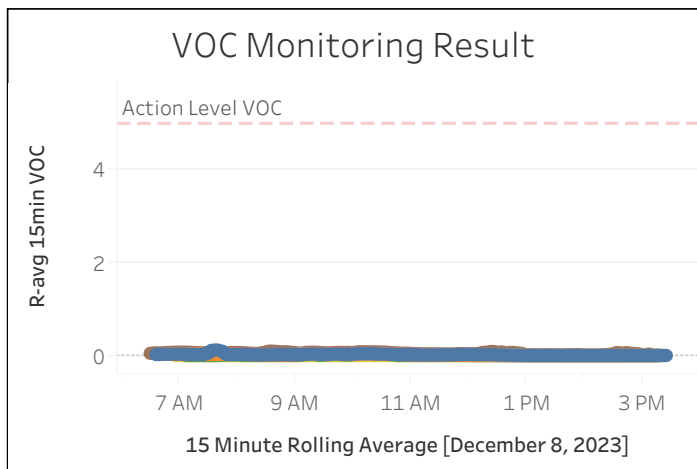

DAILY AIR MONITORING REPORT 250 Water Street Remediation Site Manhattan, New York	December 8, 2023	
		Project Number: 170381202	
		Dust Action Level ($\mu\text{g}/\text{m}^3$)	100
		VOC Action Level (ppm)	5
		Mercury Action Level ($\mu\text{g}/\text{m}^3$)	1

Station Location	Daily Avg Dust Concentration ($\mu\text{g}/\text{m}^3$)	Max 15min Rolling Avg Dust Concentration ($\mu\text{g}/\text{m}^3$)	Daily Avg VOC Concentration (ppm)	Max 15min Rolling Avg VOC Concentration (ppm)	Daily Avg Mercury Vapor Concentration ($\mu\text{g}/\text{m}^3$)	Max 15min Rolling Avg Mercury Vapor Concentration ($\mu\text{g}/\text{m}^3$)
PM-1	15.72	22.15	0.02	0.12	0.02	0.05
PM-2	16.39	24.02	0.02	0.04	0.02	0.09
PM-3	15.58	23.70	0.02	0.05	0.00	0.01
PM-4	15.86	23.46	0.02	0.04	0.01	0.02
WZ-1	14.94	18.40	0.01	0.05	0.00	0.01
WZ-2	14.44	17.27	0.00	0.00	0.00	0.02
WZ-3	14.04	17.14	0.02	0.06	0.00	0.00
WZ-4	16.27	36.31	0.05	0.10	0.01	0.02

Avg. Predominant Wind Dire..	Min. Wind Speed (mph)	Max. Wind Speed (mph)	Min. Temperature ($^{\circ}\text{F}$)	Max. Temperature ($^{\circ}\text{F}$)
64.30	0.09	1.43	30	40

- PM-1
- PM-2
- PM-3
- PM-4
- WZ-1
- WZ-2
- WZ-3
- WZ-4

Air Monitoring Notes: