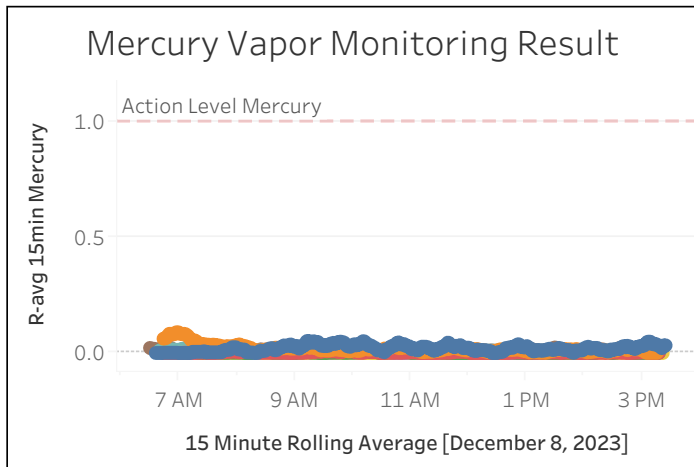

DAILY AIR MONITORING REPORT 250 Water Street Remediation Site Manhattan, New York	December 8, 2023	
		Project Number: 170381202	
		Dust Action Level ($\mu\text{g}/\text{m}^3$)	100
		VOC Action Level (ppm)	5
		Mercury Action Level ($\mu\text{g}/\text{m}^3$)	1

Station Location	Daily Avg Dust Concentration ($\mu\text{g}/\text{m}^3$)	Max 15min Rolling Avg Dust Concentration ($\mu\text{g}/\text{m}^3$)	Daily Avg VOC Concentration (ppm)	Max 15min Rolling Avg VOC Concentration (ppm)	Daily Avg Mercury Vapor Concentration ($\mu\text{g}/\text{m}^3$)	Max 15min Rolling Avg Mercury Vapor Concentration ($\mu\text{g}/\text{m}^3$)
PM-1	15.72	22.15	0.02	0.12	0.02	0.05
PM-2	16.39	24.02	0.02	0.04	0.02	0.09
PM-3	15.58	23.70	0.02	0.05	0.00	0.01
PM-4	15.86	23.46	0.02	0.04	0.01	0.02
WZ-1	14.94	18.40	0.01	0.05	0.00	0.01
WZ-2	14.44	17.27	0.00	0.00	0.00	0.02
WZ-3	14.04	17.14	0.02	0.06	0.00	0.00
WZ-4	16.27	36.31	0.05	0.10	0.01	0.02

Avg. Predominant Wind Dire..	Min. Wind Speed (mph)	Max. Wind Speed (mph)	Min. Temperature ($^{\circ}\text{F}$)	Max. Temperature ($^{\circ}\text{F}$)
64.30	0.09	1.43	30	40

- PM-1
- PM-2
- PM-3
- PM-4
- WZ-1
- WZ-2
- WZ-3
- WZ-4

Air Monitoring Notes: