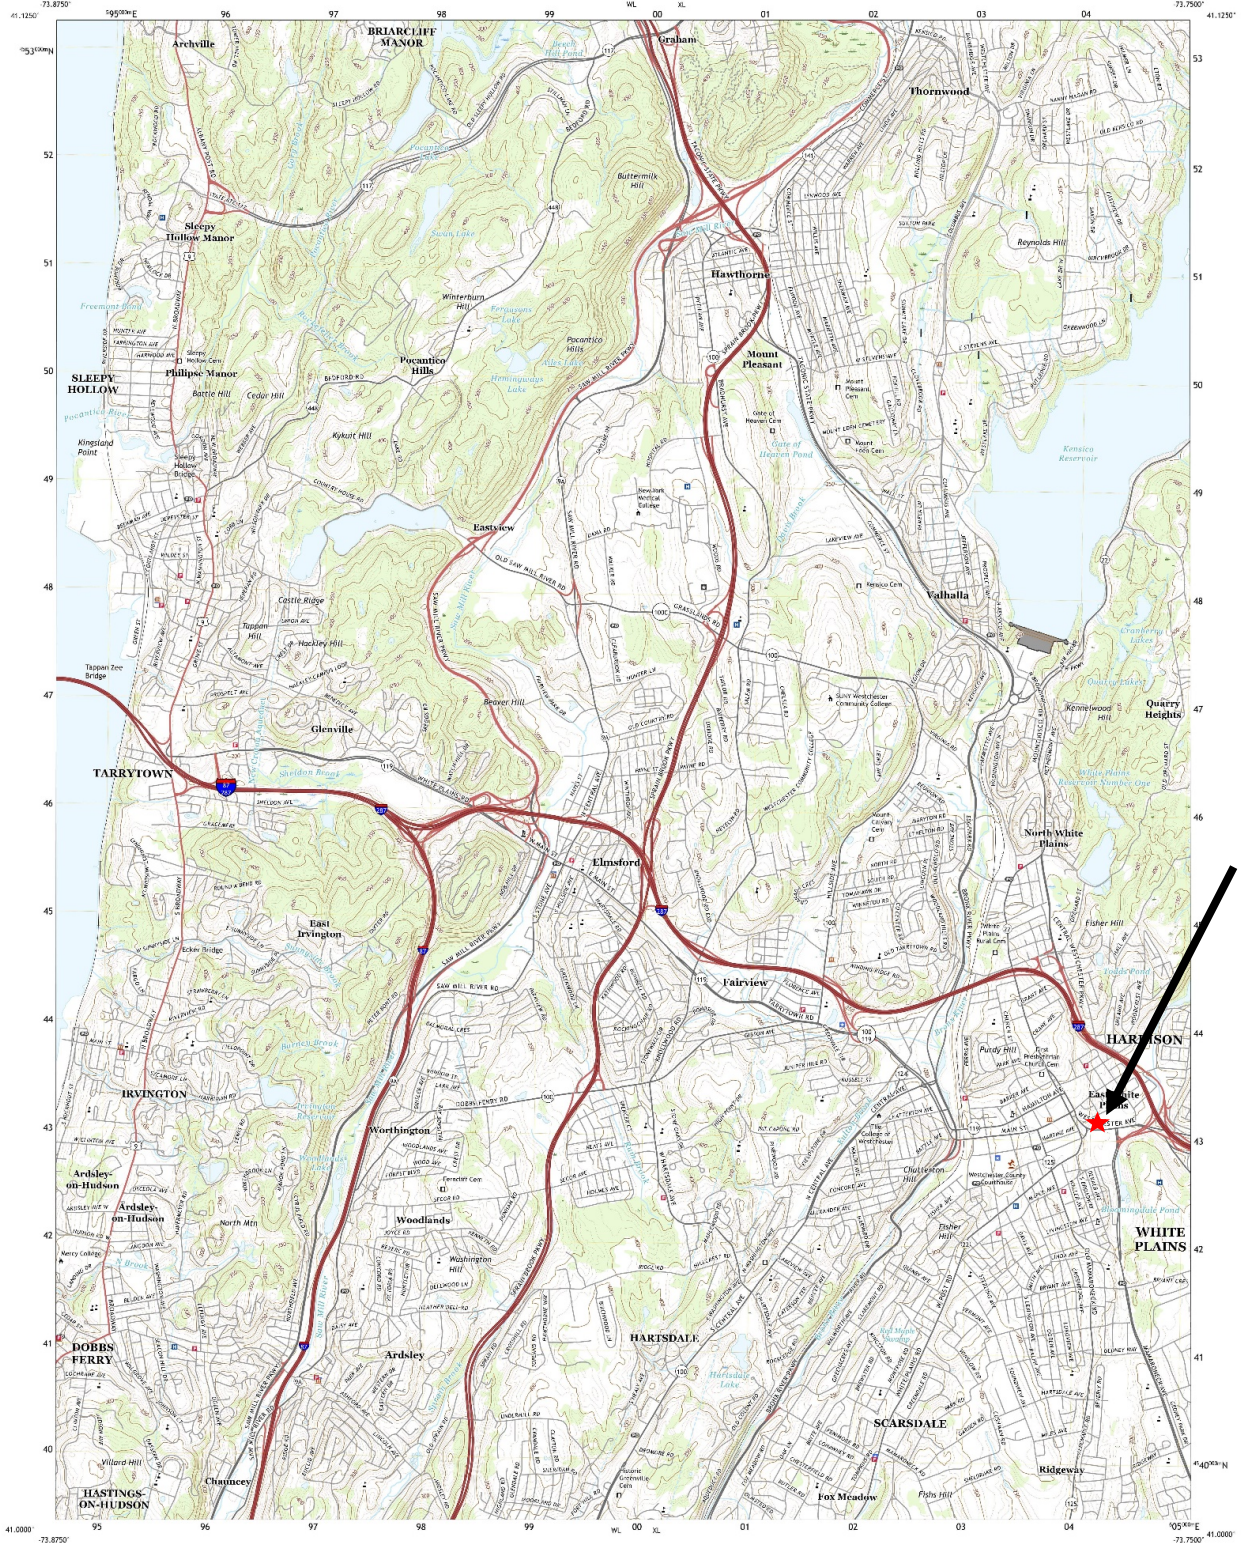

Site Location Map

White Plains Chrysler Care Dealership Site

70 Westchester Avenue (Formally known as 70, 60-68, and 62 Westchester Avenue and 30-36, 38-40 and 42-44 Franklin Avenue)
White Plains, New York 10601

Site

WHITE PLAINS, NY
2019