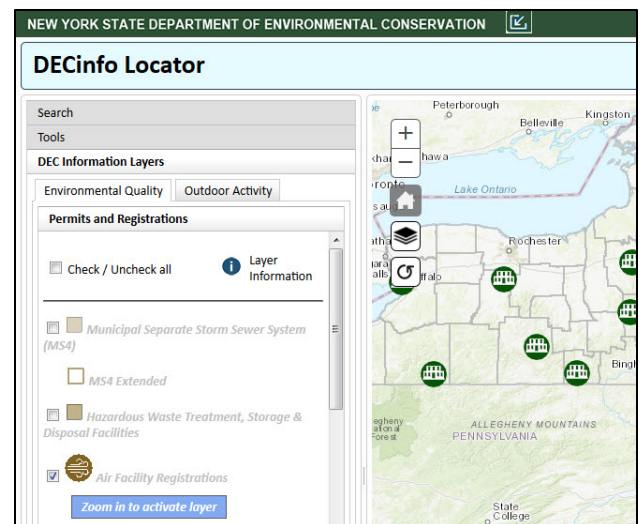

DECinfo Locator

Your Source for Documents and Information

Department of
Environmental
Conservation

DECinfo Locator is an interactive map that lets you access DEC documents and public data about the environmental quality of specific sites in New York State, as well as outdoor recreation information.

Many Layers Available

With more than 75 interactive data layers, DECinfo Locator lets users select what types of information they would like to see for a given location.

Multiple information layers can be activated at the same time, allowing users to see the many ways DEC is working to protect and enhance the state's environment and recreational opportunities.

We have a short feedback survey for your comments and encourage you to suggest new data layers you would like to see added.

DECinfo Locator Layer Categories

Environmental Quality

- Permits and Registrations
- Environmental Cleanup
- Environmental Monitoring
- Public Involvement
- Environmentally Sensitive Areas
- Legal Information