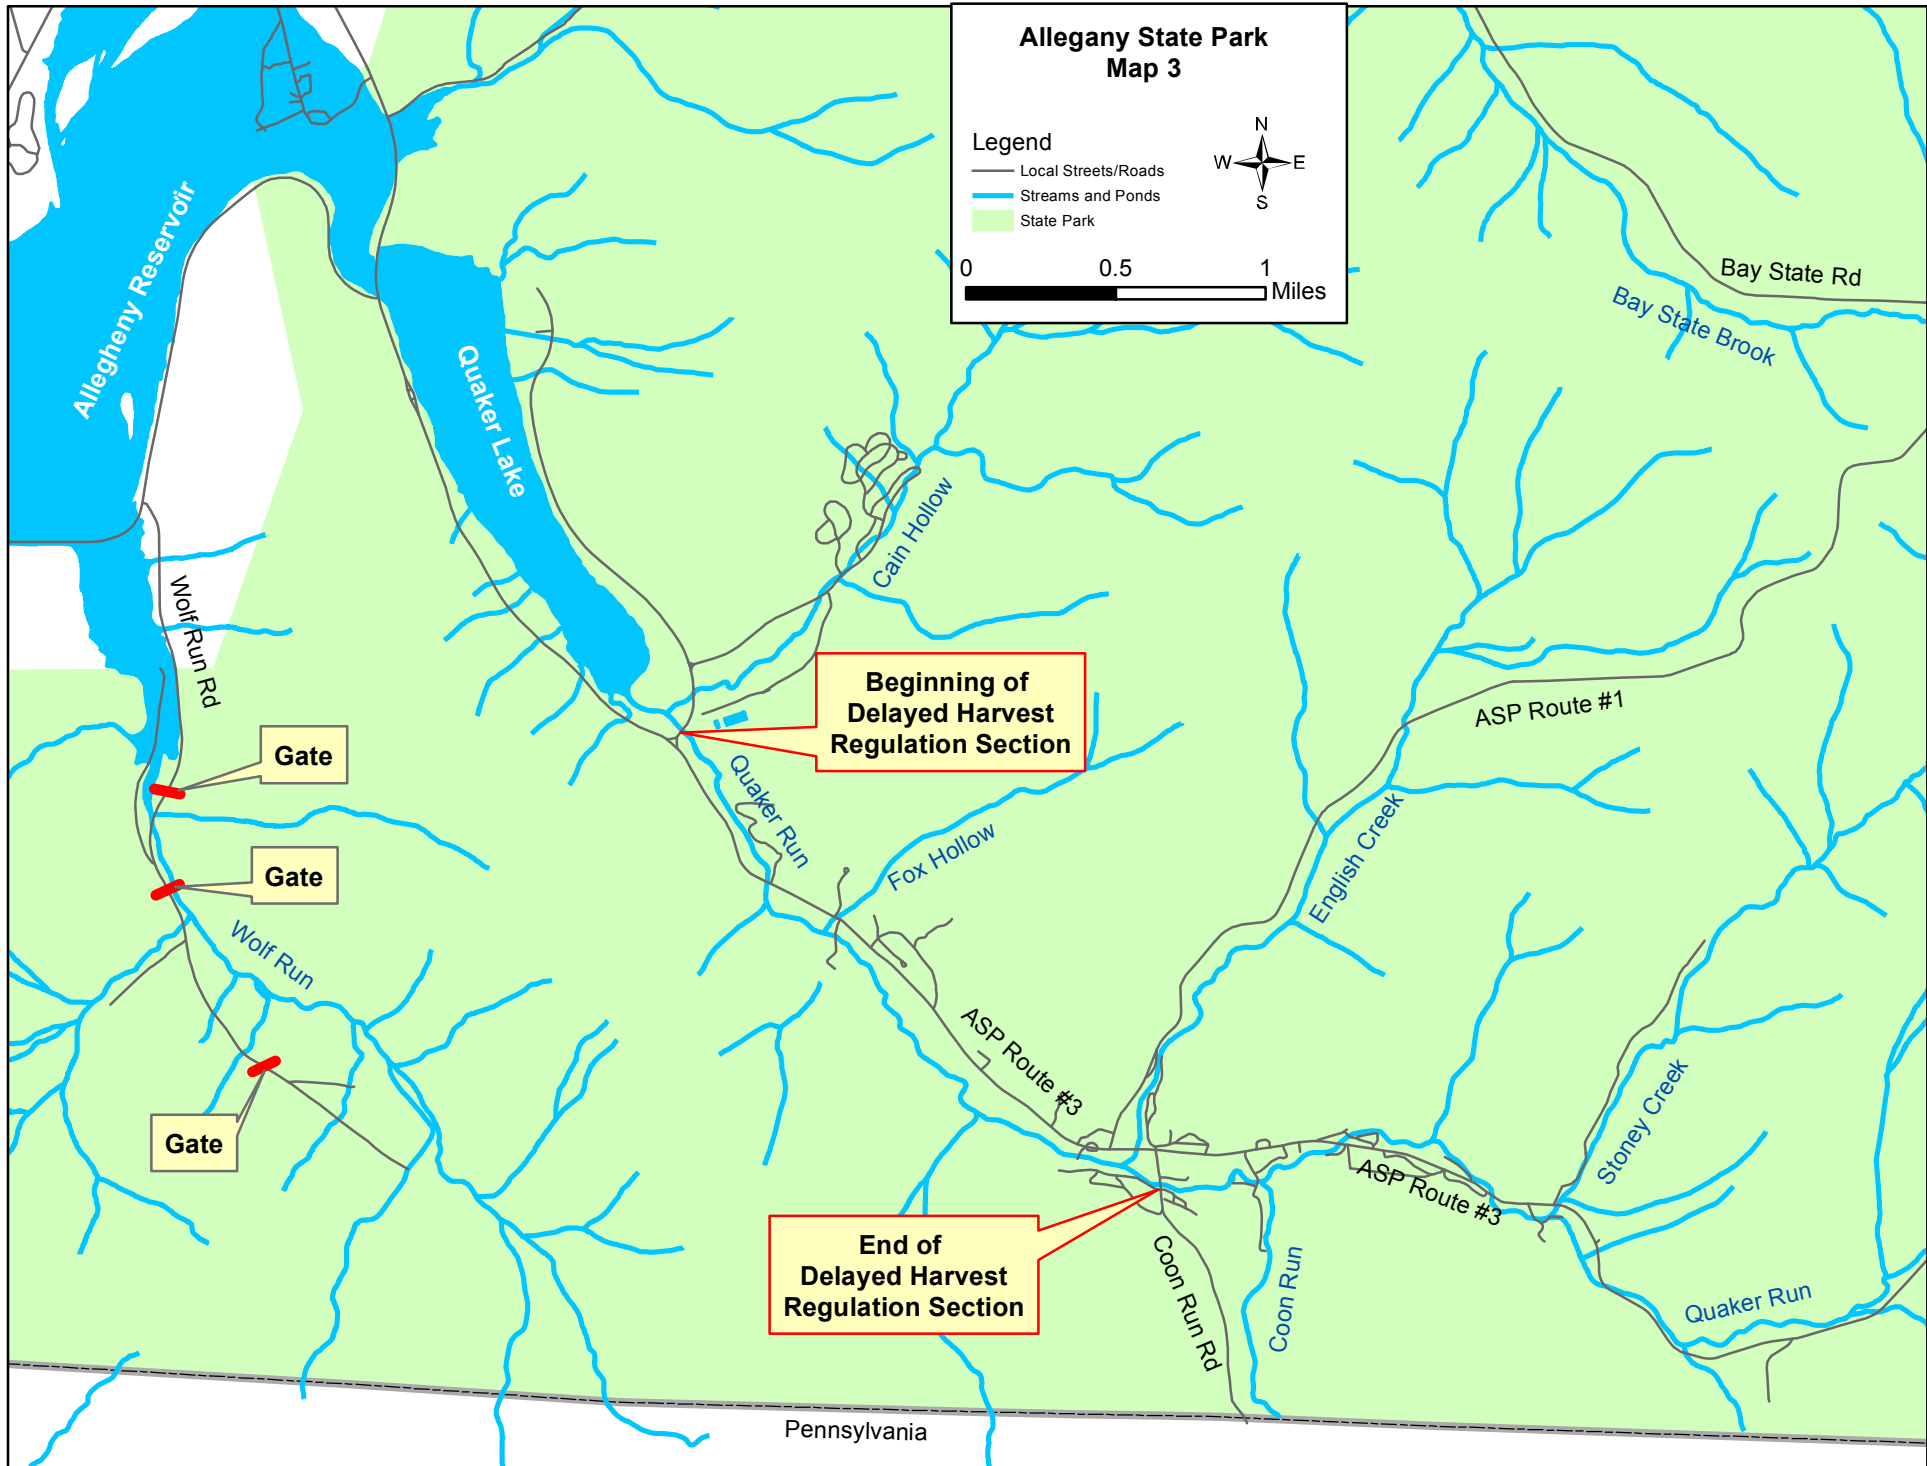

Allegheny State Park Trout Fishing Maps

Legend

- City/Village
- Streams
- == Major Road
- Allegheny State Park
- - - Location of individual maps

Allegheny State Park Map 1

Legend

- City/Village
- ▬ Major Road
- ▬ Local Streets/Roads
- ▬ Streams and Ponds
- State Park

0 0.5 1 Miles

Pennsylvania

Allegheny State Park Map 2

Legend

- Major Road
- Local Streets/Roads
- Streams and Ponds
- State Park

0 0.5 1 Miles

Allegheny State Park Map 4

Legend

- Local Streets/Roads
- Streams and Ponds
- State Park

0 0.5 1 Miles

Pennsylvania