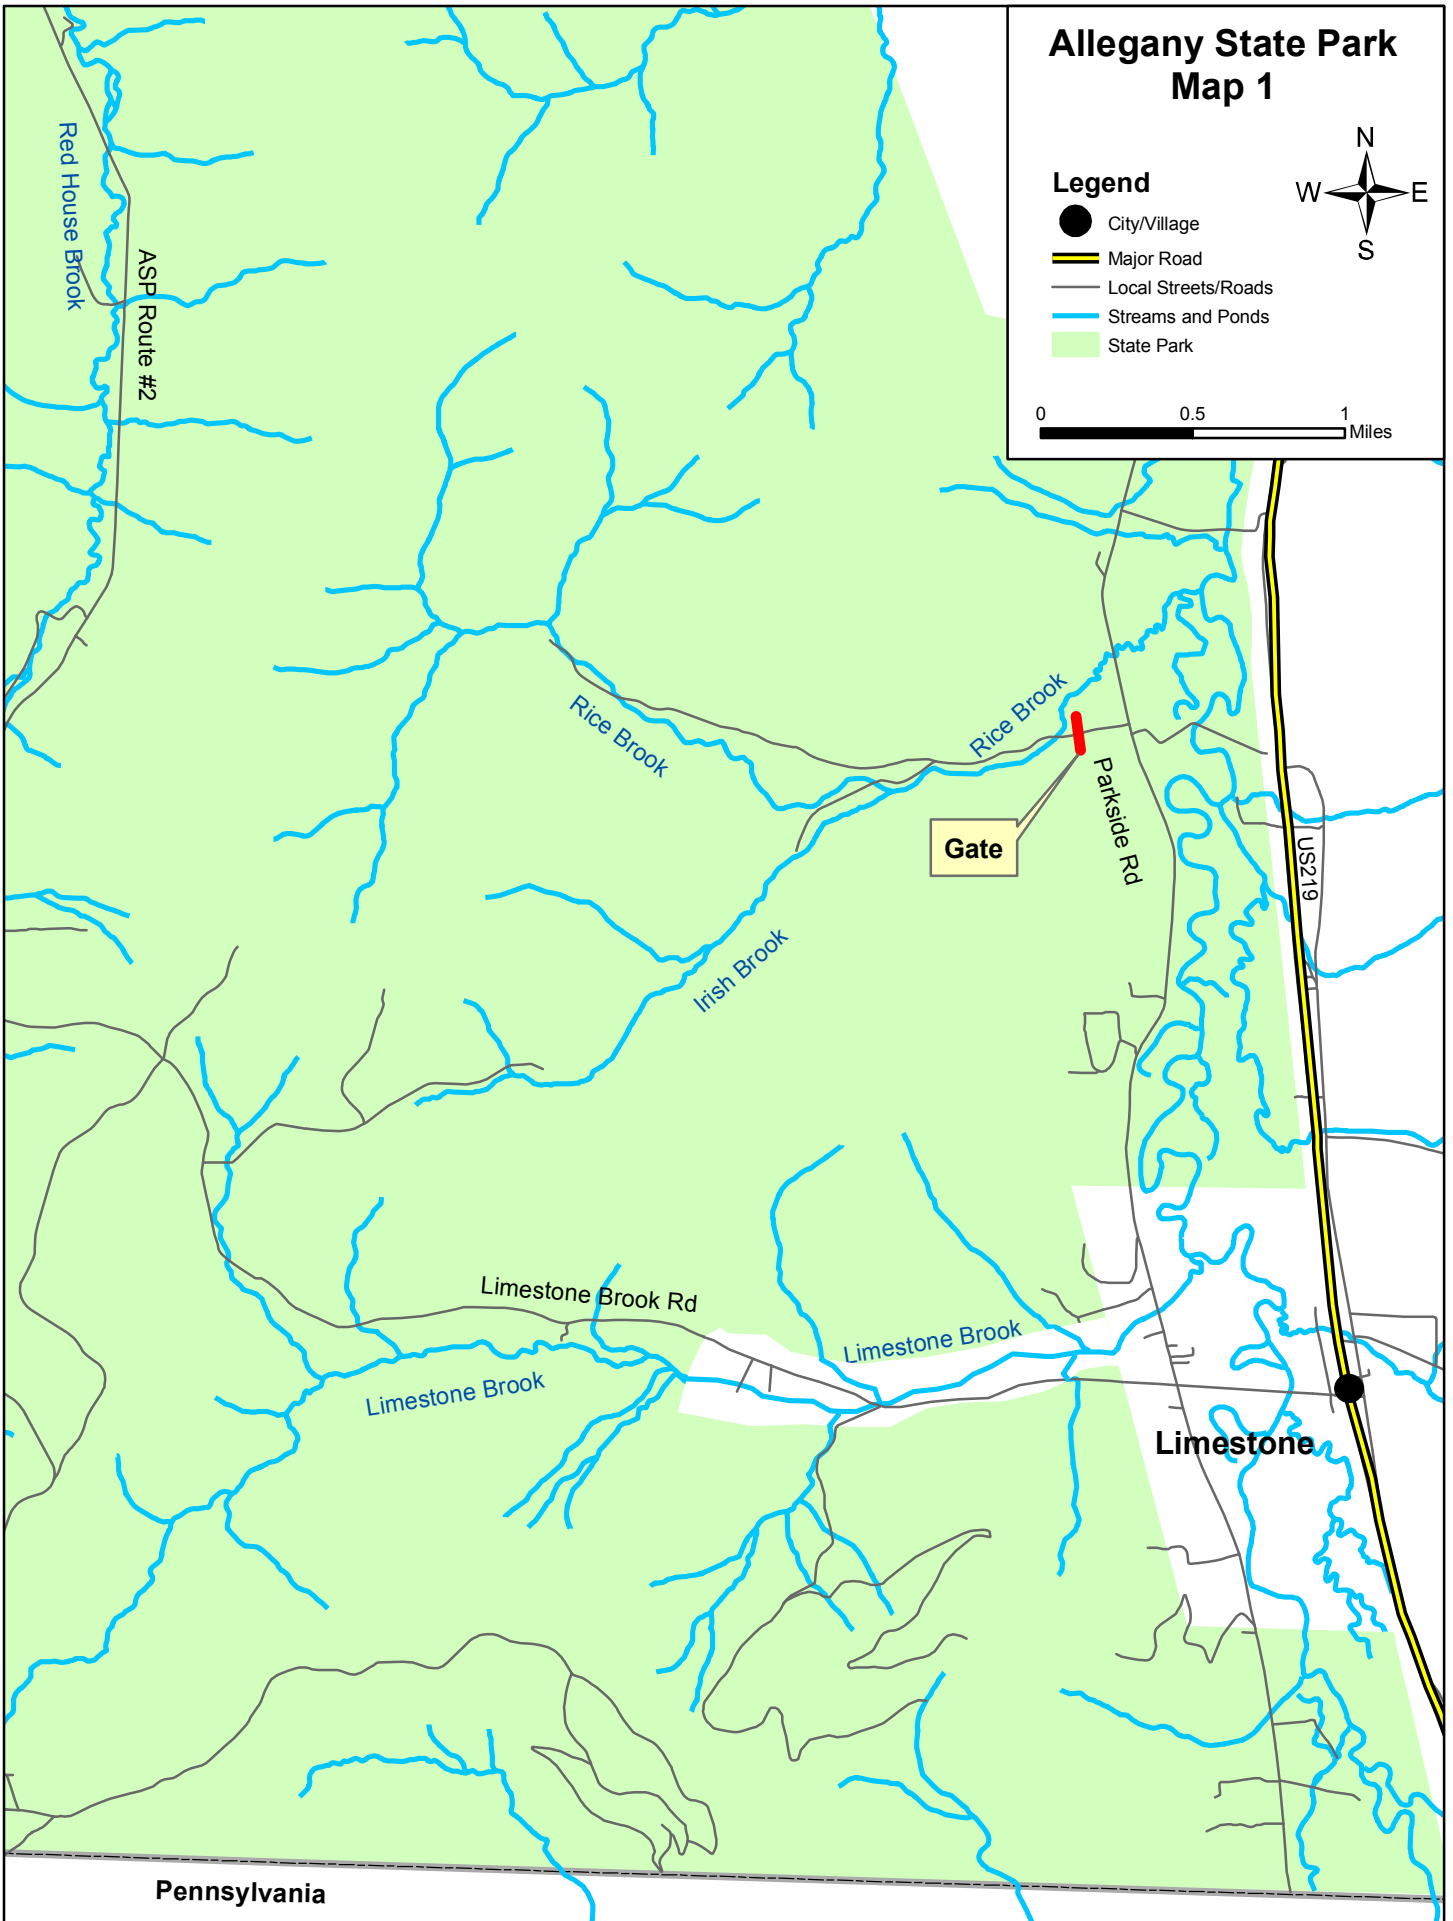

Allegheny State Park Trout Fishing Maps

Legend

- City/Village
- Streams
- == Major Road
- Allegheny State Park
- - - Location of individual maps

Allegheny State Park Map 1

Legend

- City/Village
- ▬ Major Road
- ▬ Local Streets/Roads
- ▬ Streams and Ponds
- State Park

0 0.5 1 Miles

Pennsylvania

Allegheny State Park Map 2

Legend

- Major Road
- Local Streets/Roads
- Streams and Ponds
- State Park

0 0.5 1 Miles

Allegheny State Park Map 4

Legend

- Local Streets/Roads
- Streams and Ponds
- State Park

0 0.5 1 Miles

Pennsylvania