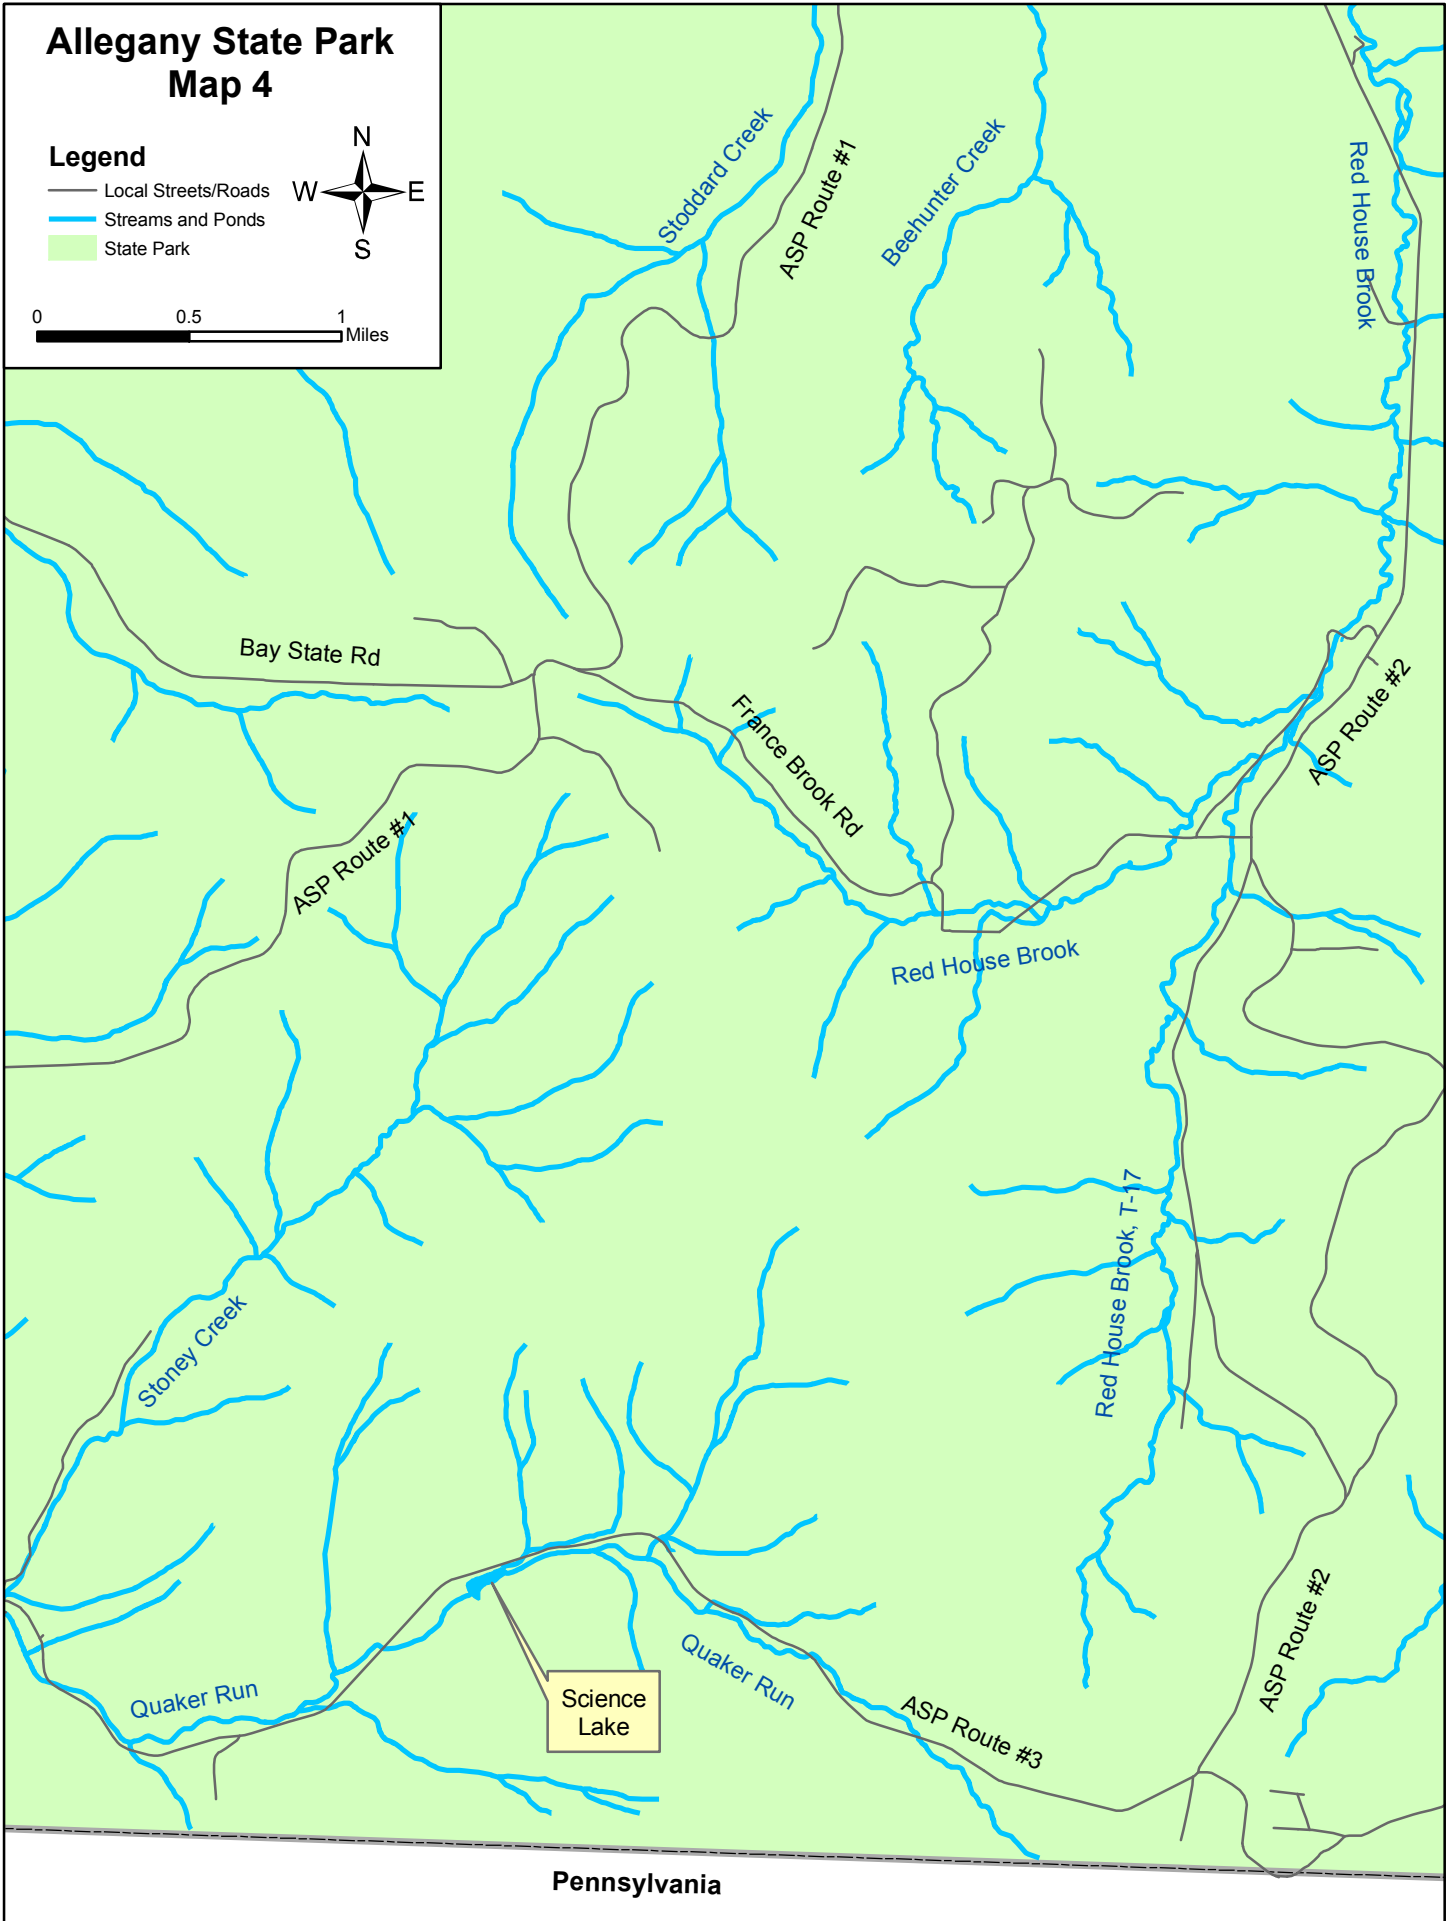

Allegheny State Park Trout Fishing Maps

Legend

- City/Village
- Streams
- == Major Road
- Allegheny State Park
- - - Location of individual maps

Allegheny State Park Map 1

Legend

- City/Village
- ▬ Major Road
- ▬ Local Streets/Roads
- ▬ Streams and Ponds
- State Park

0 0.5 1 Miles

Pennsylvania

Allegheny State Park Map 2

Legend

- Major Road
- Local Streets/Roads
- Streams and Ponds
- State Park

0 0.5 1 Miles

Allegheny State Park Map 4

Legend

- Local Streets/Roads
- Streams and Ponds
- State Park

0 0.5 1 Miles

Pennsylvania