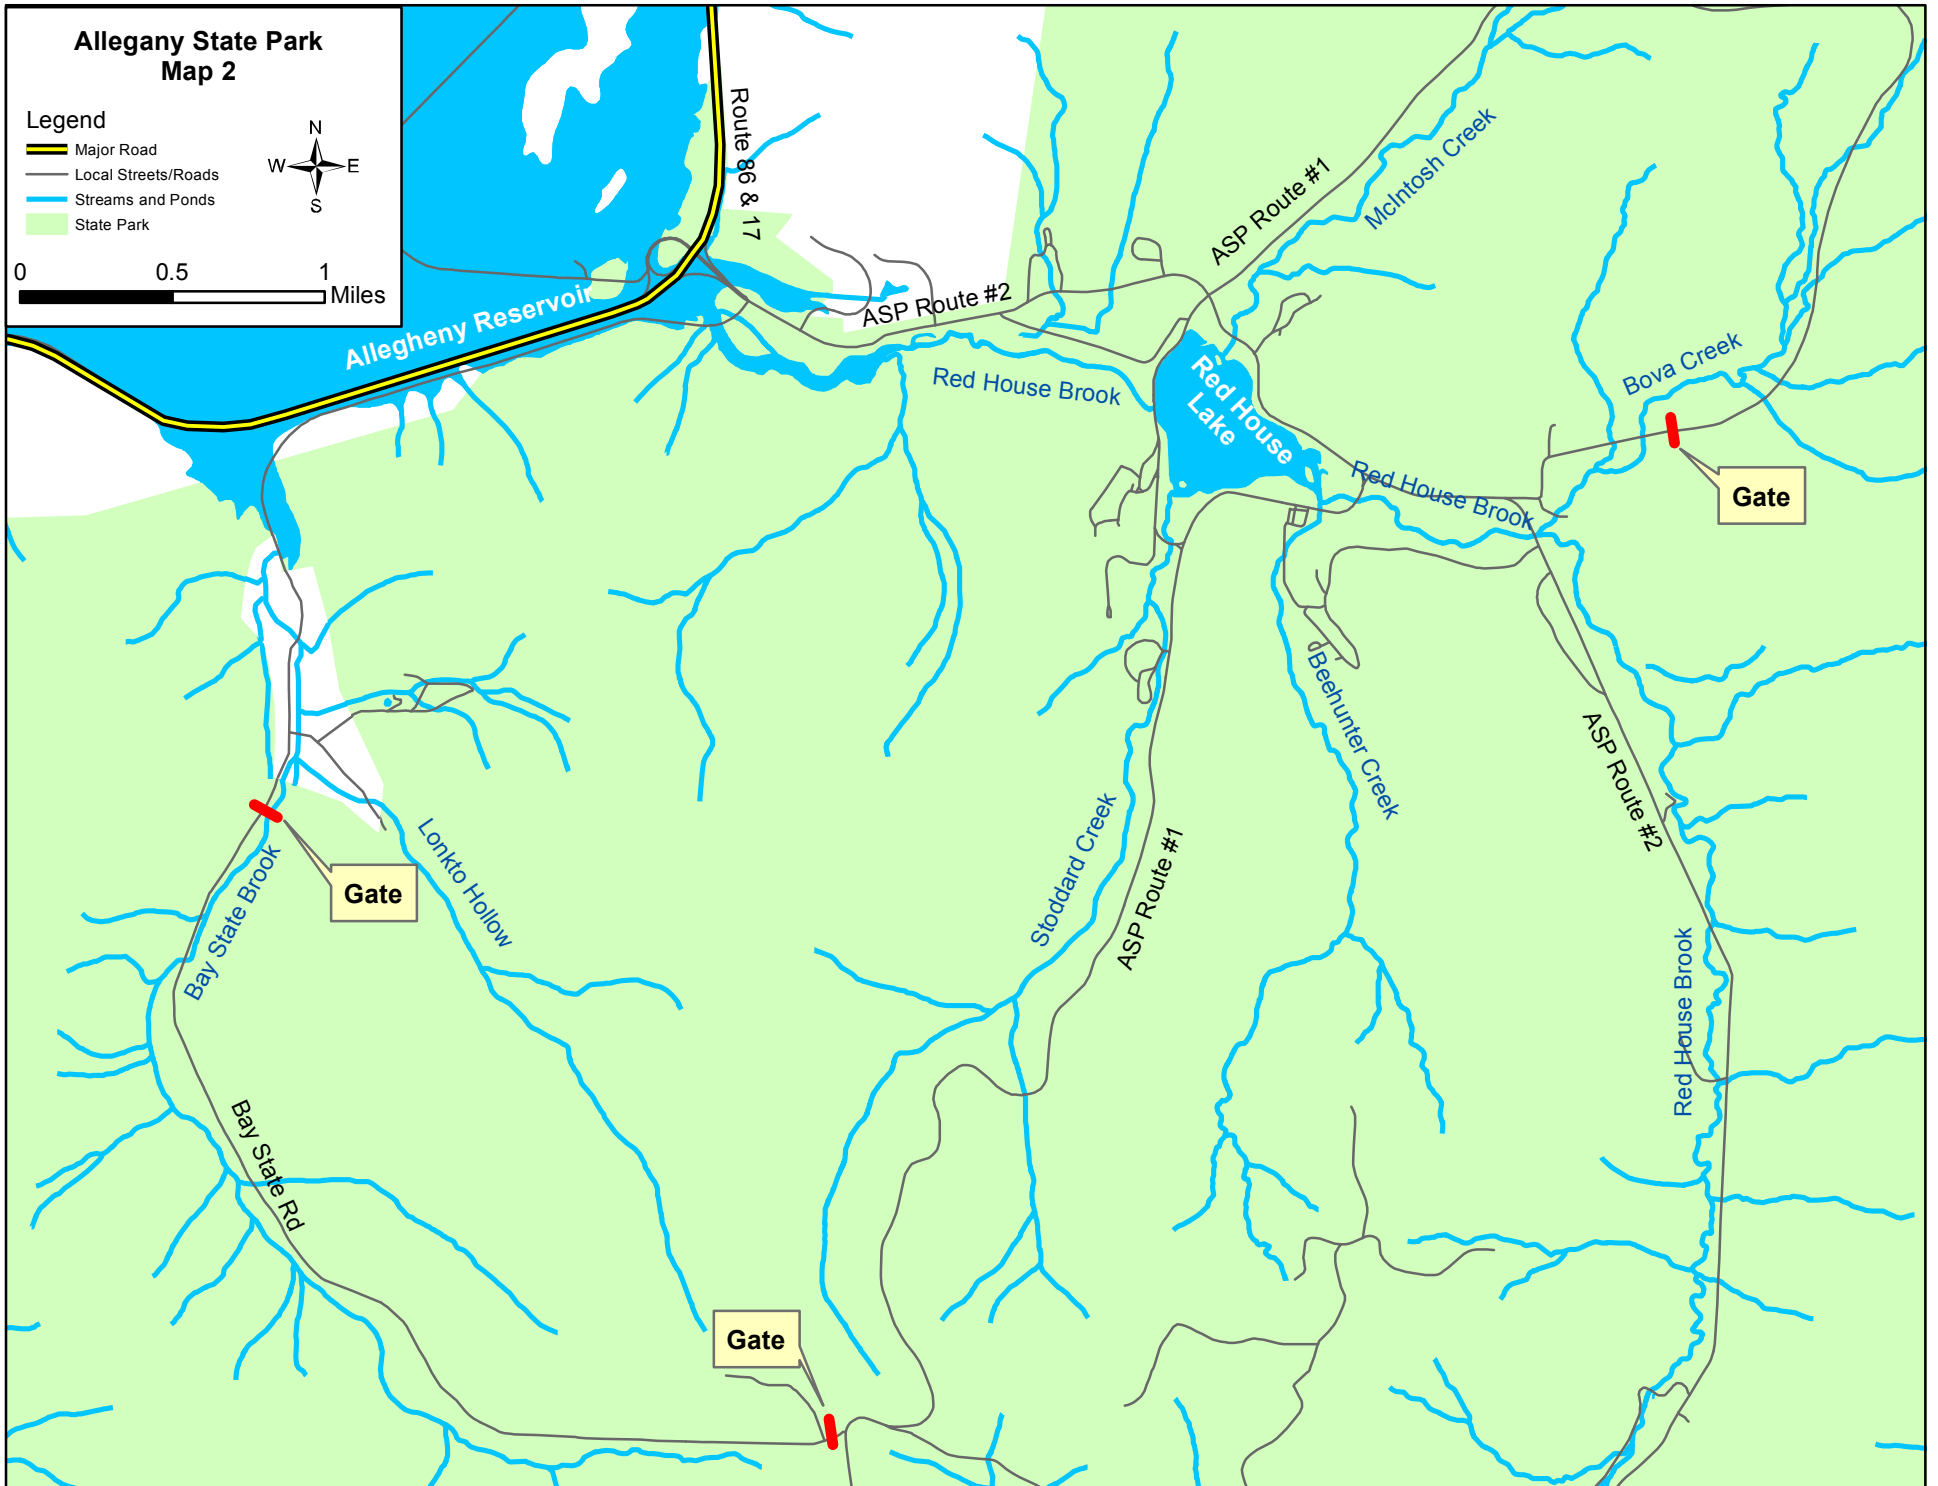

Allegheny State Park Trout Fishing Maps

Legend

- City/Village
- Streams
- == Major Road
- Allegheny State Park
- - - Location of individual maps

Allegheny State Park Map 1

Legend

- City/Village
- ▬ Major Road
- ▬ Local Streets/Roads
- ▬ Streams and Ponds
- State Park

0 0.5 1 Miles

Pennsylvania

Allegheny State Park Map 2

Legend

- Major Road
- Local Streets/Roads
- Streams and Ponds
- State Park

0 0.5 1 Miles

Allegheny State Park Map 4

Legend

- Local Streets/Roads
- Streams and Ponds
- State Park

0 0.5 1 Miles

Pennsylvania