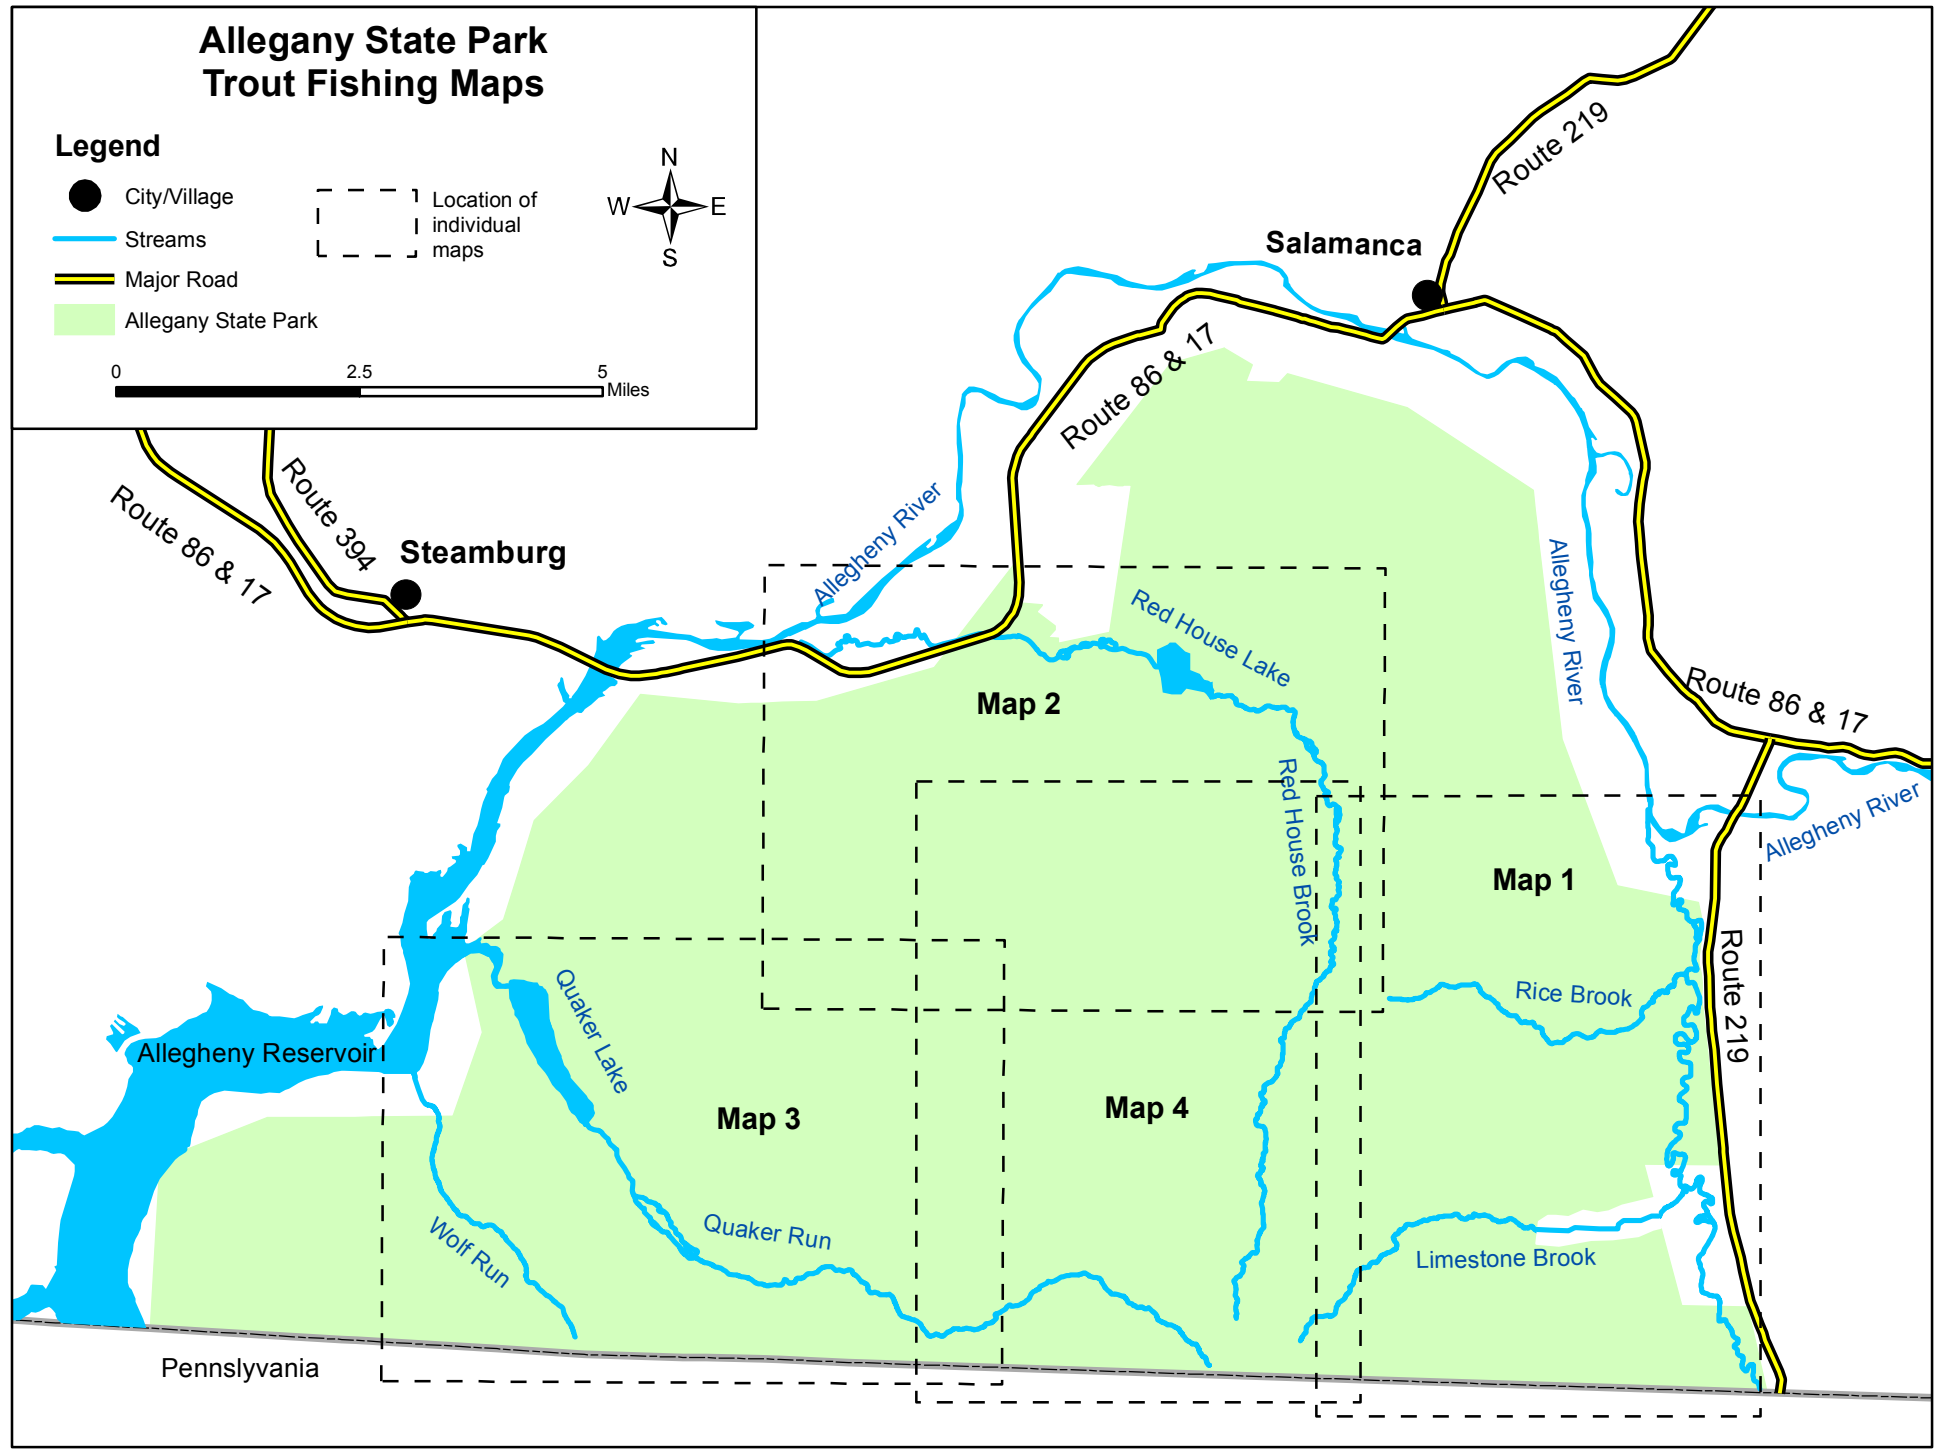

Allegheny State Park Trout Fishing Maps

Legend

- City/Village
- Streams
- == Major Road
- Allegheny State Park
- - - Location of individual maps

Allegheny State Park Map 1

Legend

- City/Village
- ▬ Major Road
- ▬ Local Streets/Roads
- ▬ Streams and Ponds
- State Park

0 0.5 1 Miles

Pennsylvania

Allegheny State Park Map 2

Legend

- Major Road
- Local Streets/Roads
- Streams and Ponds
- State Park

0 0.5 1 Miles

Allegheny State Park Map 4

Legend

- Local Streets/Roads
- Streams and Ponds
- State Park

0 0.5 1 Miles

Pennsylvania