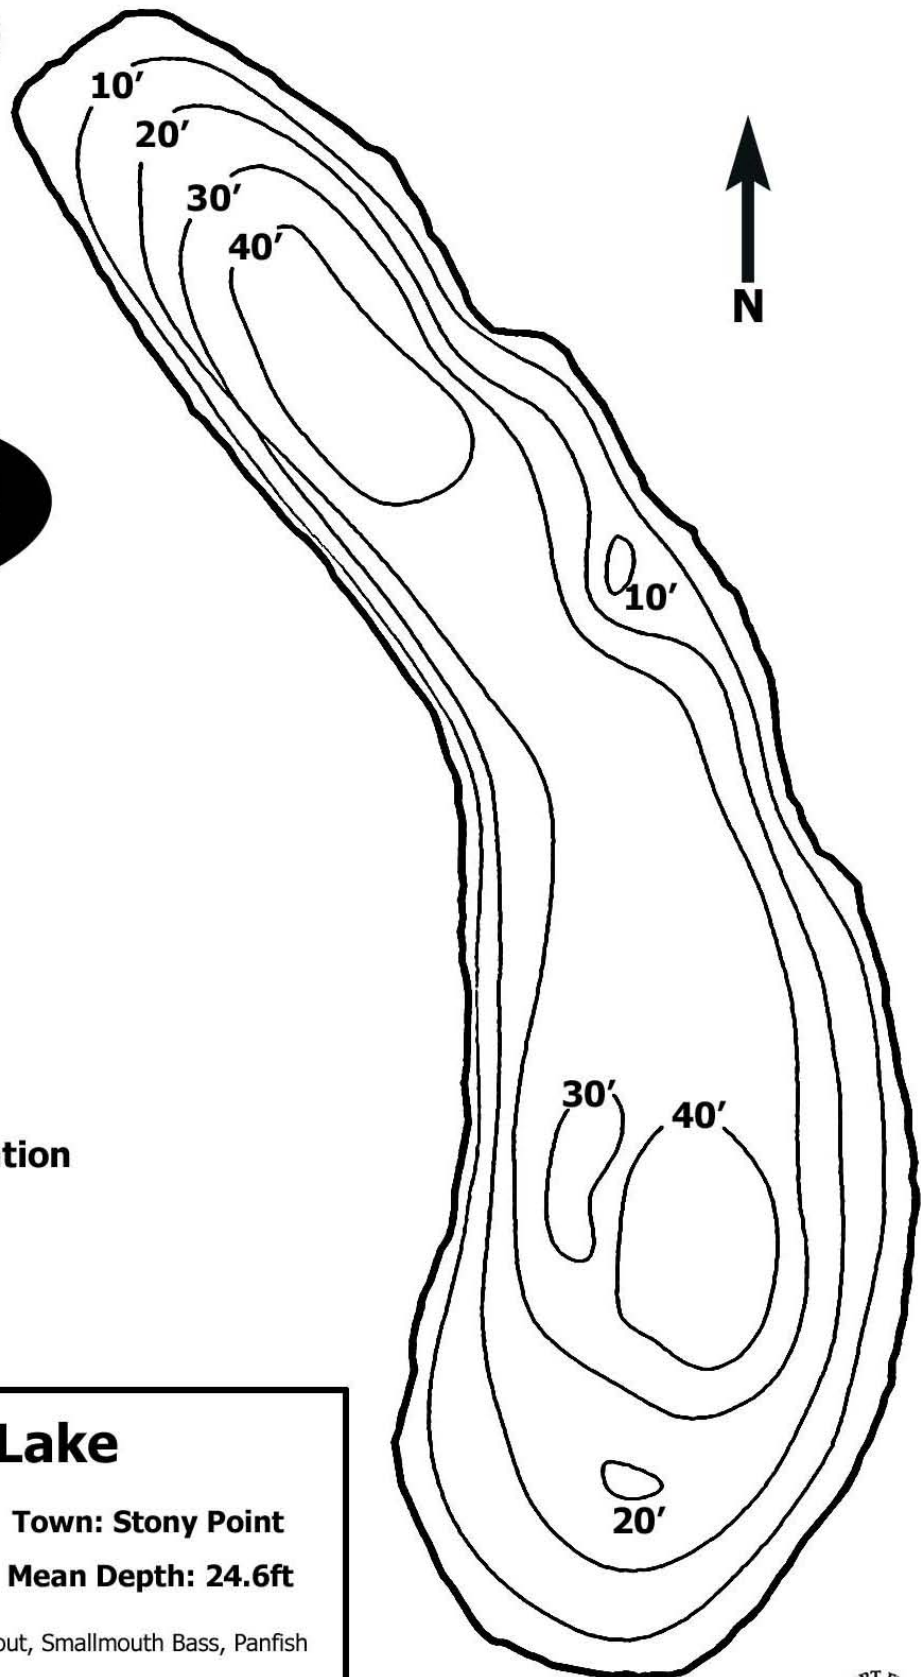

## Region 3

# Hessian Lake

Not For Use in Navigation

## Hessian Lake

County: Rockland

Town: Stony Point

Surface Area: 30.6 Acres

Mean Depth: 24.6ft

Fish Species Present: Brook Trout, Smallmouth Bass, Panfish

Scale: 0  285 ft