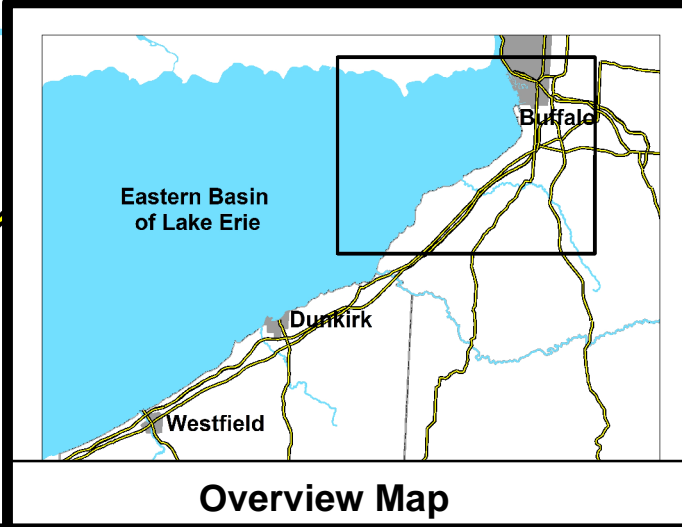

Lake Erie Smallmouth Bass Fishing Hotspots Buffalo to Angola

Legend

-  Campground
 -  Break Walls/Piers
 -  Public Boat Launch
 -  City/Village
 -  Major Road
 -  I 90 Exits
 -  Waterbody
 -  Municipal Park
 -  State Park
 -  County Recreational Land
- 0 2 4 Miles
Map not for navigational use

Overview Map

Legend

- Break Walls/Piers
 - Public Boat Launch
 - Campground
 - City/Village
 - I 90 Exits
 - Major Road
 - Waterbody
 - State Park
- 0 2 4 Miles
Map not for use in navigation

Lake Erie Smallmouth Bass Fishing Hotspots Silver Creek to Westfield