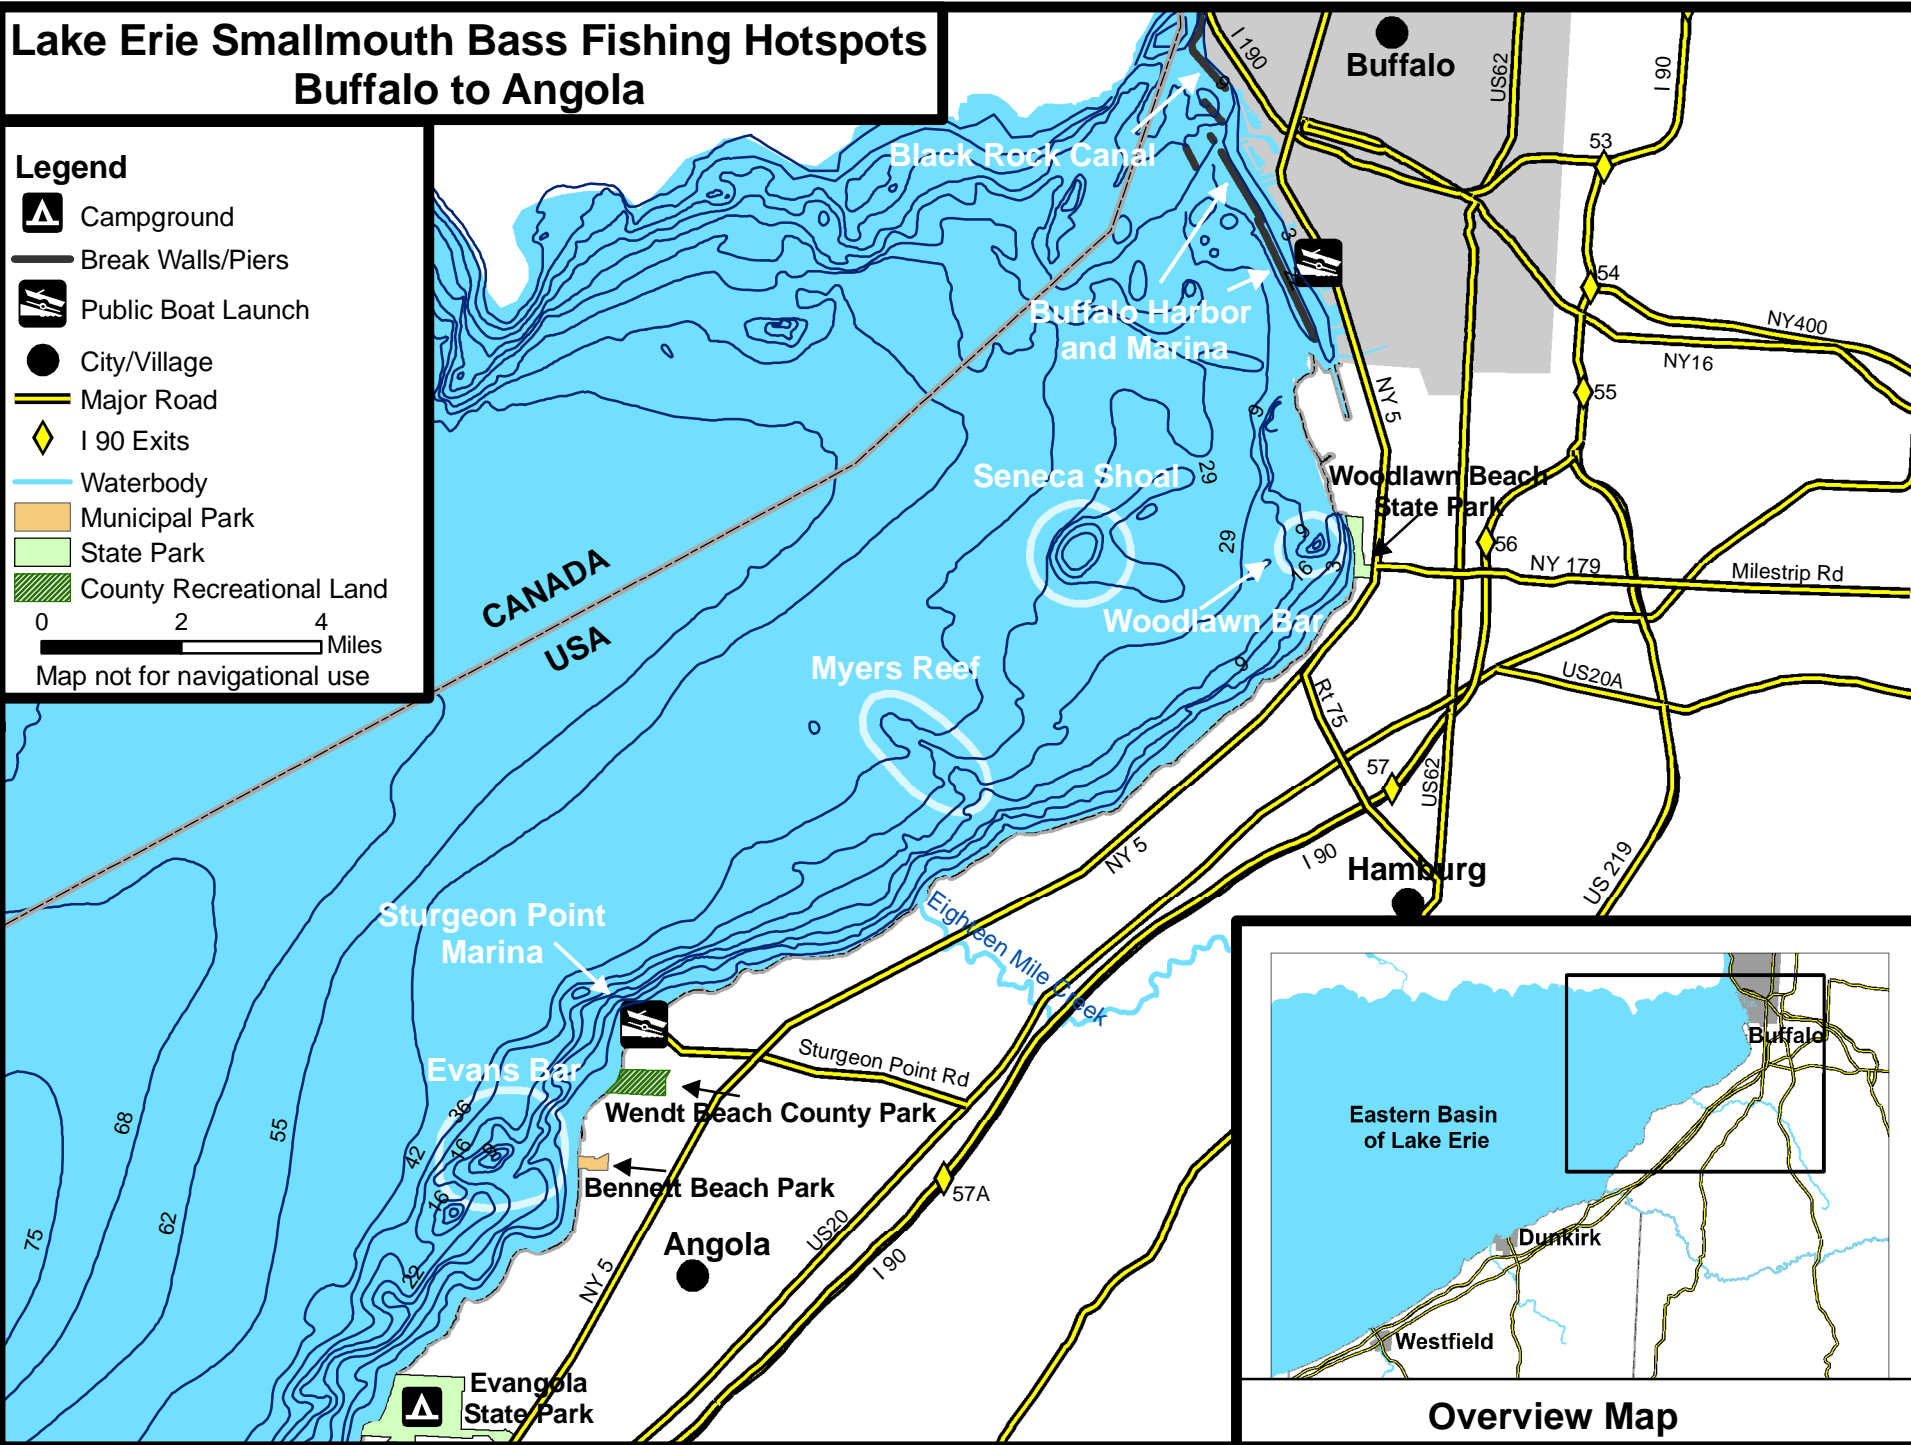

Lake Erie Smallmouth Bass Fishing Hotspots Buffalo to Angola

Legend

-  Campground
 -  Break Walls/Piers
 -  Public Boat Launch
 -  City/Village
 -  Major Road
 -  I 90 Exits
 -  Waterbody
 -  Municipal Park
 -  State Park
 -  County Recreational Land
- 0 2 4 Miles
Map not for navigational use

Overview Map

Legend

- Break Walls/Piers
 - Public Boat Launch
 - Campground
 - City/Village
 - I 90 Exits
 - Major Road
 - Waterbody
 - State Park
- 0 2 4 Miles
Map not for use in navigation

Lake Erie Smallmouth Bass Fishing Hotspots Silver Creek to Westfield