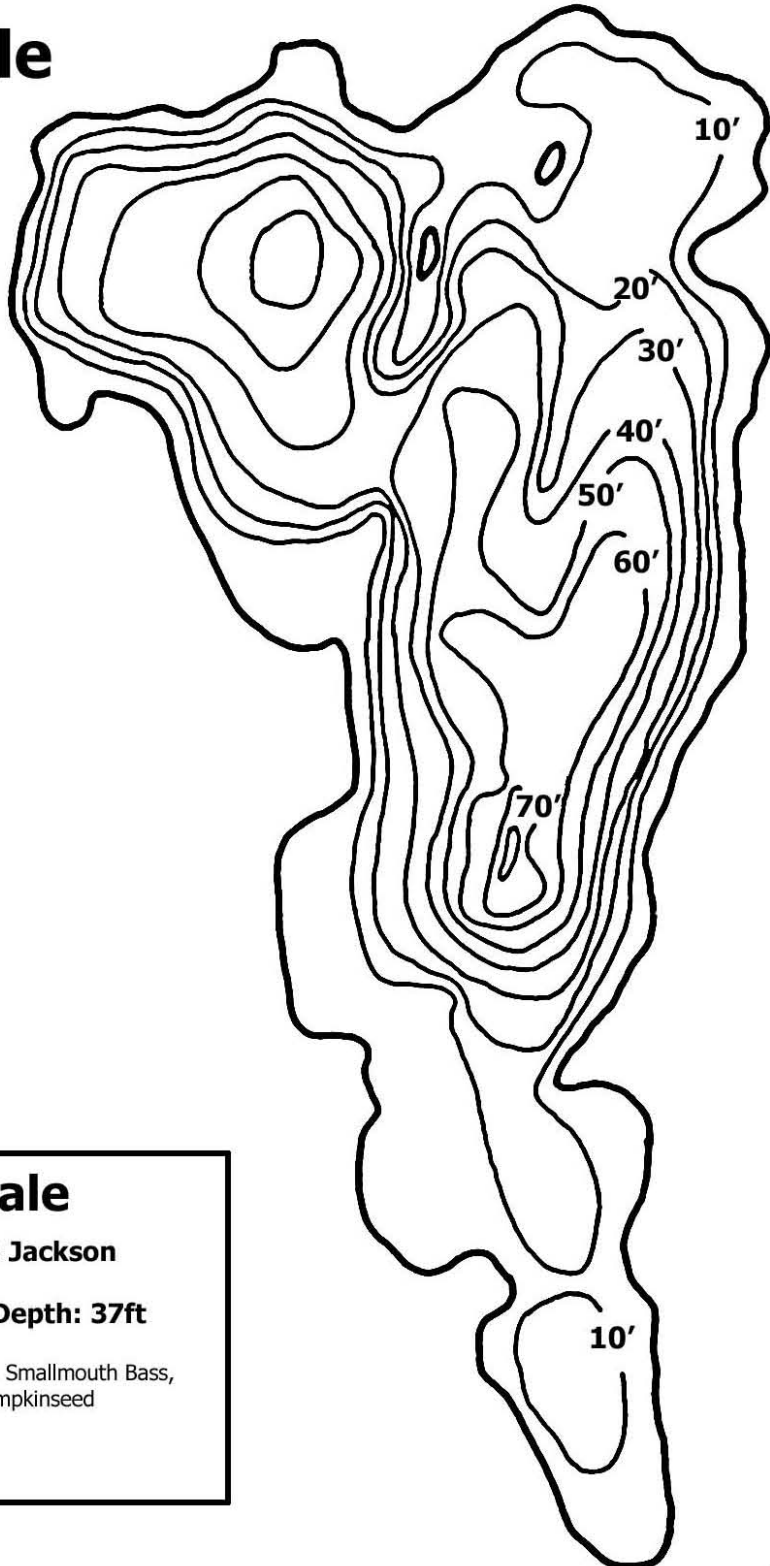

Region 5

Lake Lauderdale

Not For Use in Navigation

Lake Lauderdale

County: Washington

Town: Jackson

Size: 70 Acres

Mean Depth: 37ft

Fish Species Present: Largemouth Bass, Smallmouth Bass,
Yellow Perch, Brown Bullhead, Chain Pickerel, Pumpkinseed

Scale: 0  450 ft