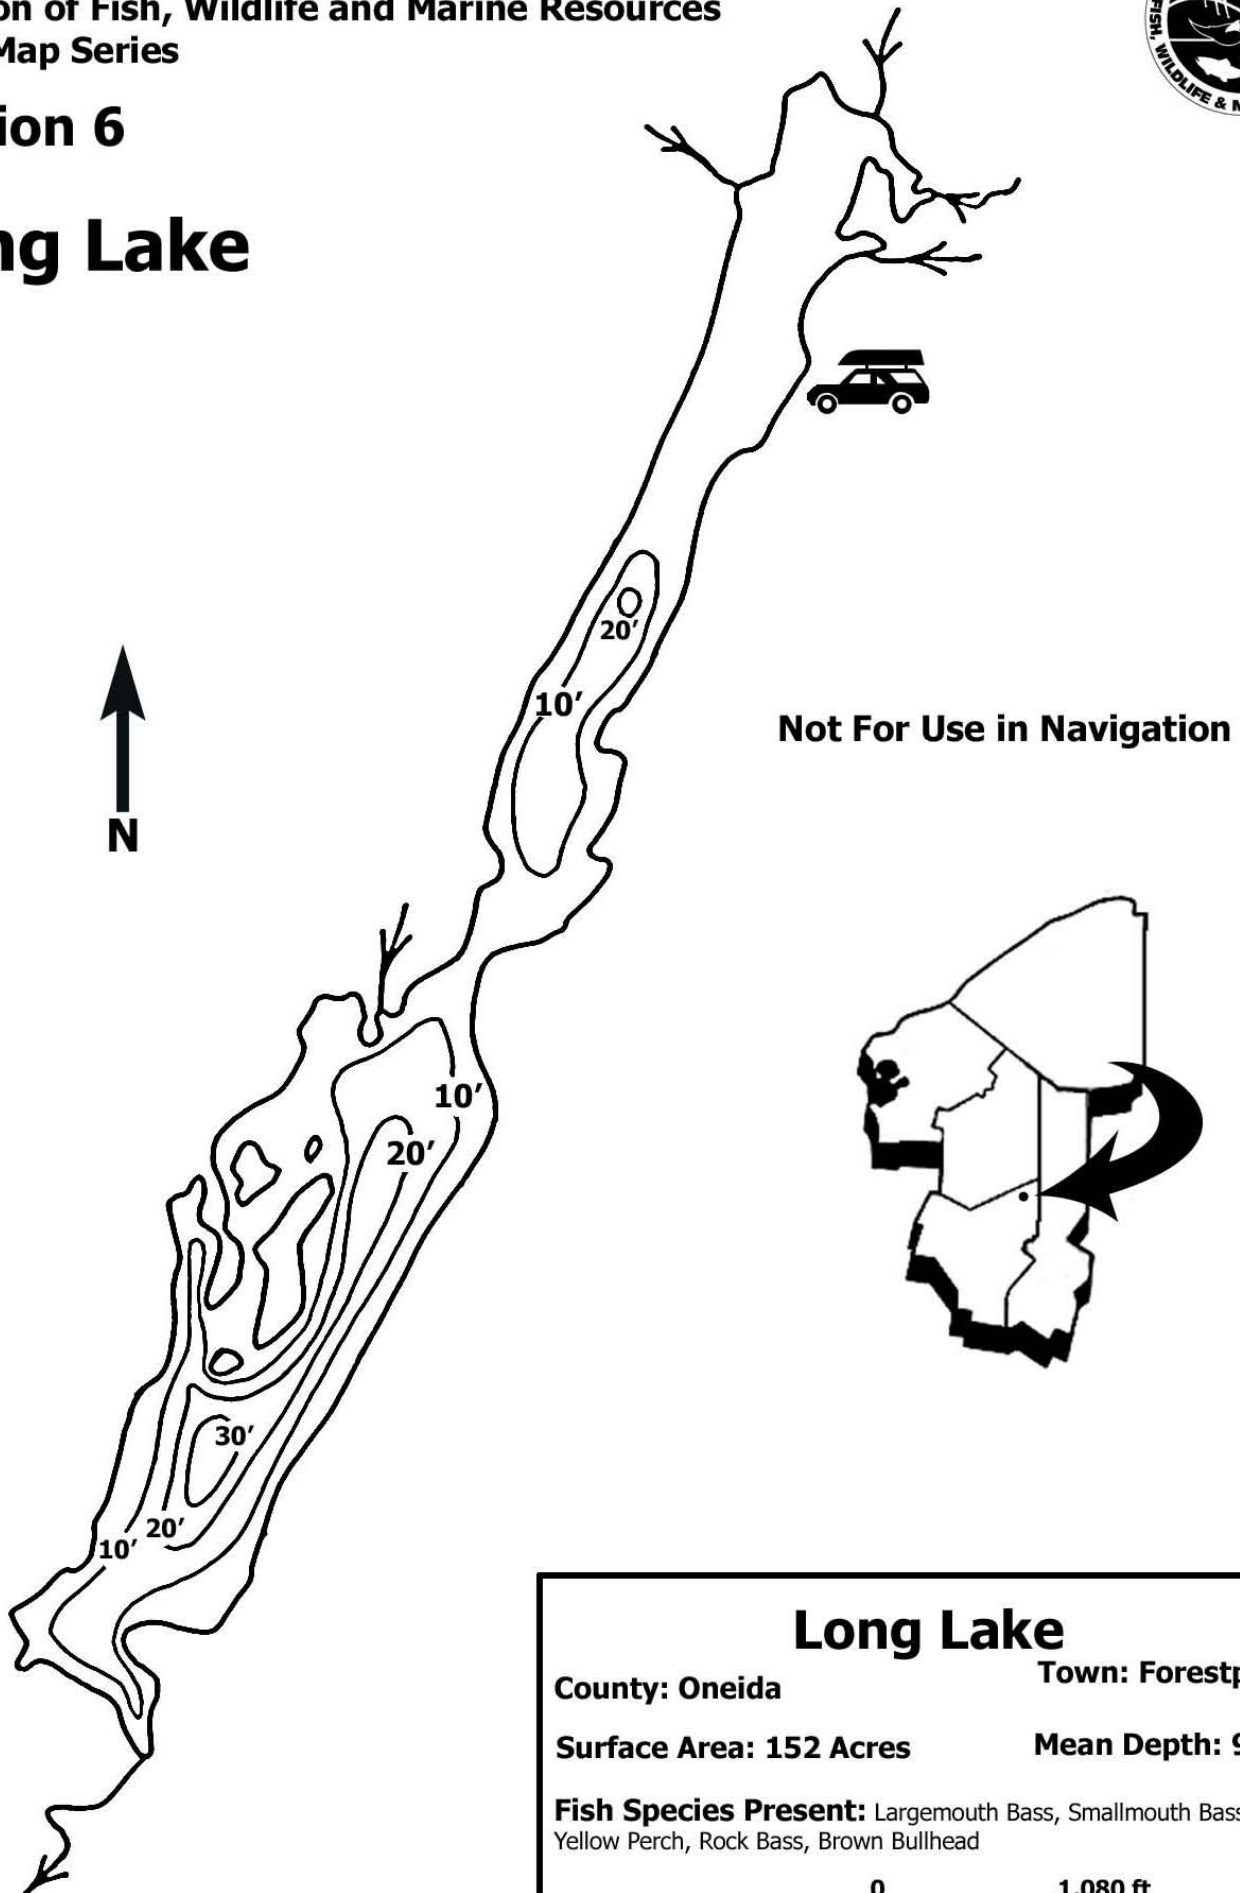

Region 6

Long Lake

Long Lake

County: Oneida

Town: Forestport

Surface Area: 152 Acres

Mean Depth: 9ft

Fish Species Present: Largemouth Bass, Smallmouth Bass,
Yellow Perch, Rock Bass, Brown Bullhead

Scale: 0  1,080 ft