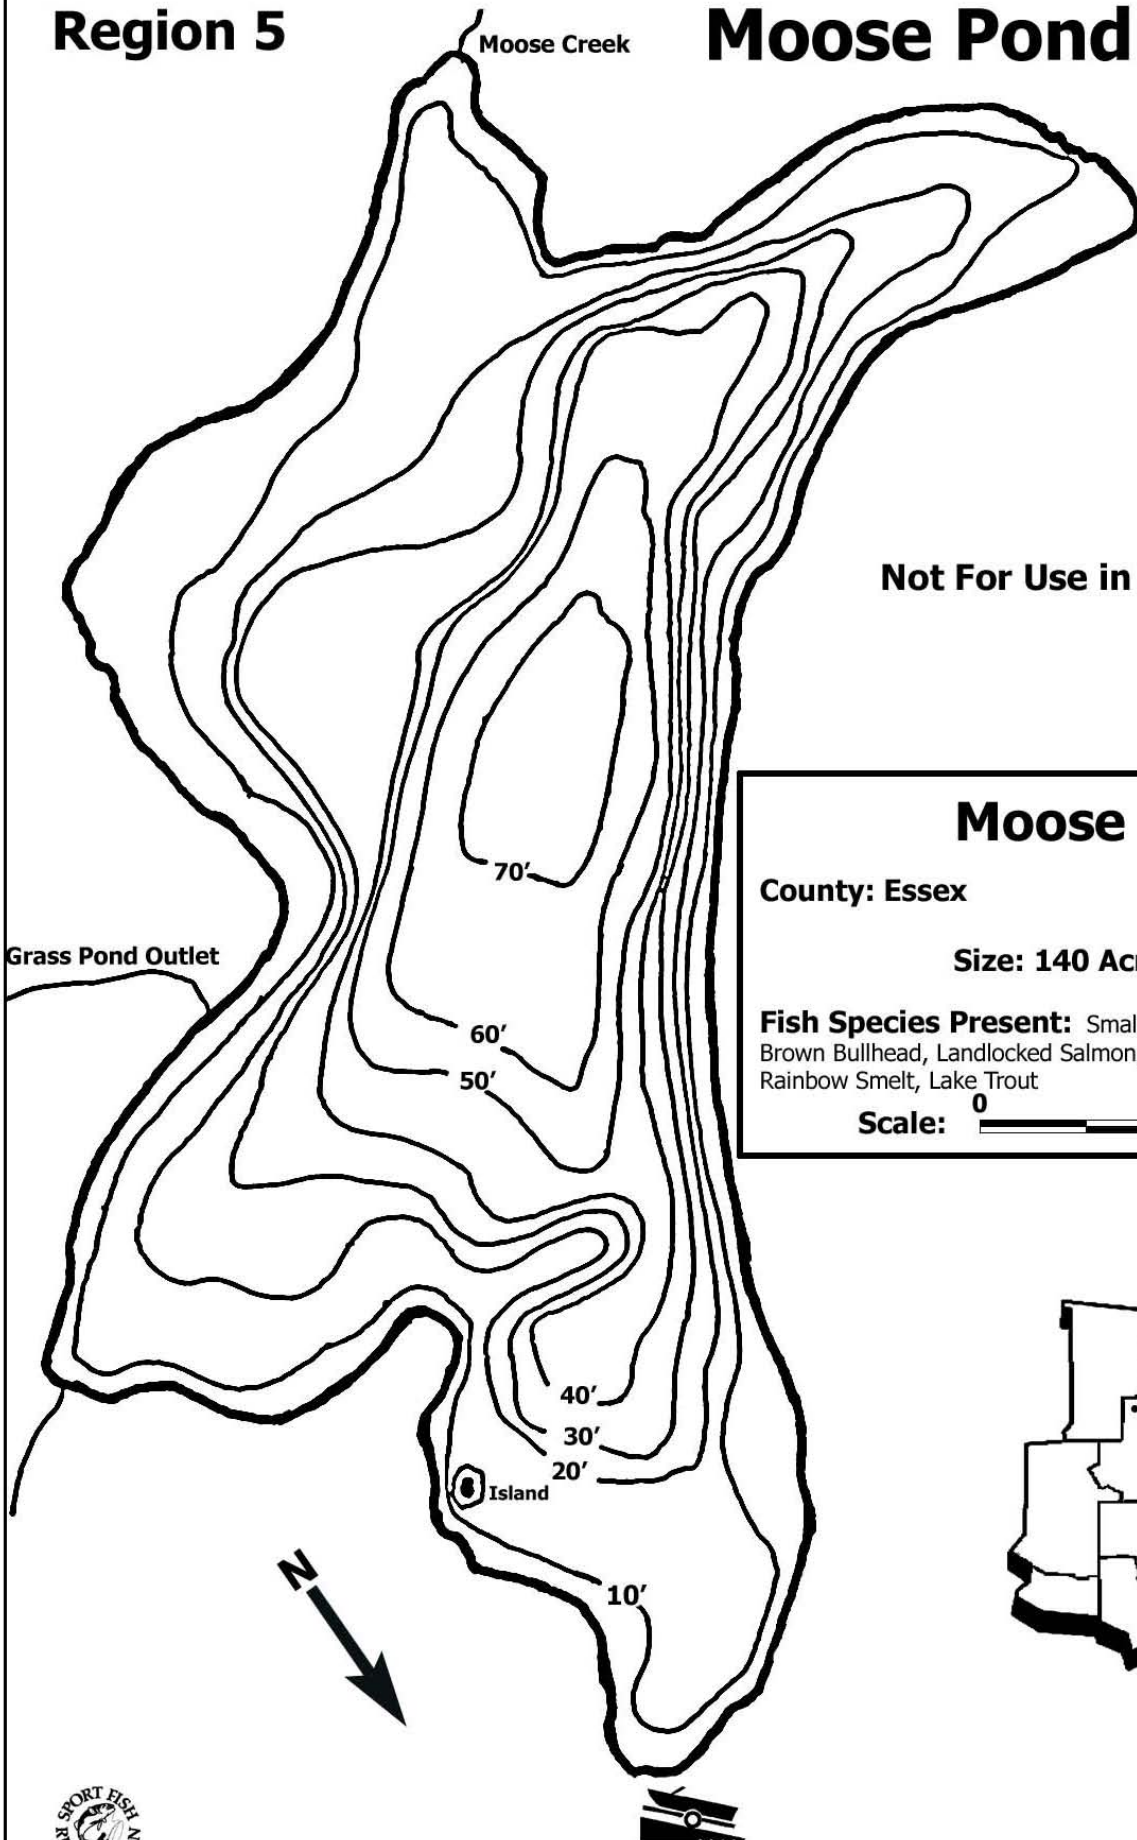

Region 5

Moose Pond

Not For Use in Navigation

Moose Pond

County: Essex Town: Saint Armand

Size: 140 Acres

Fish Species Present: Smallmouth Bass, Brook Trout, Brown Bullhead, Landlocked Salmon, Rainbow Trout, White Sucker, Rainbow Smelt, Lake Trout

Scale: 0  465 ft