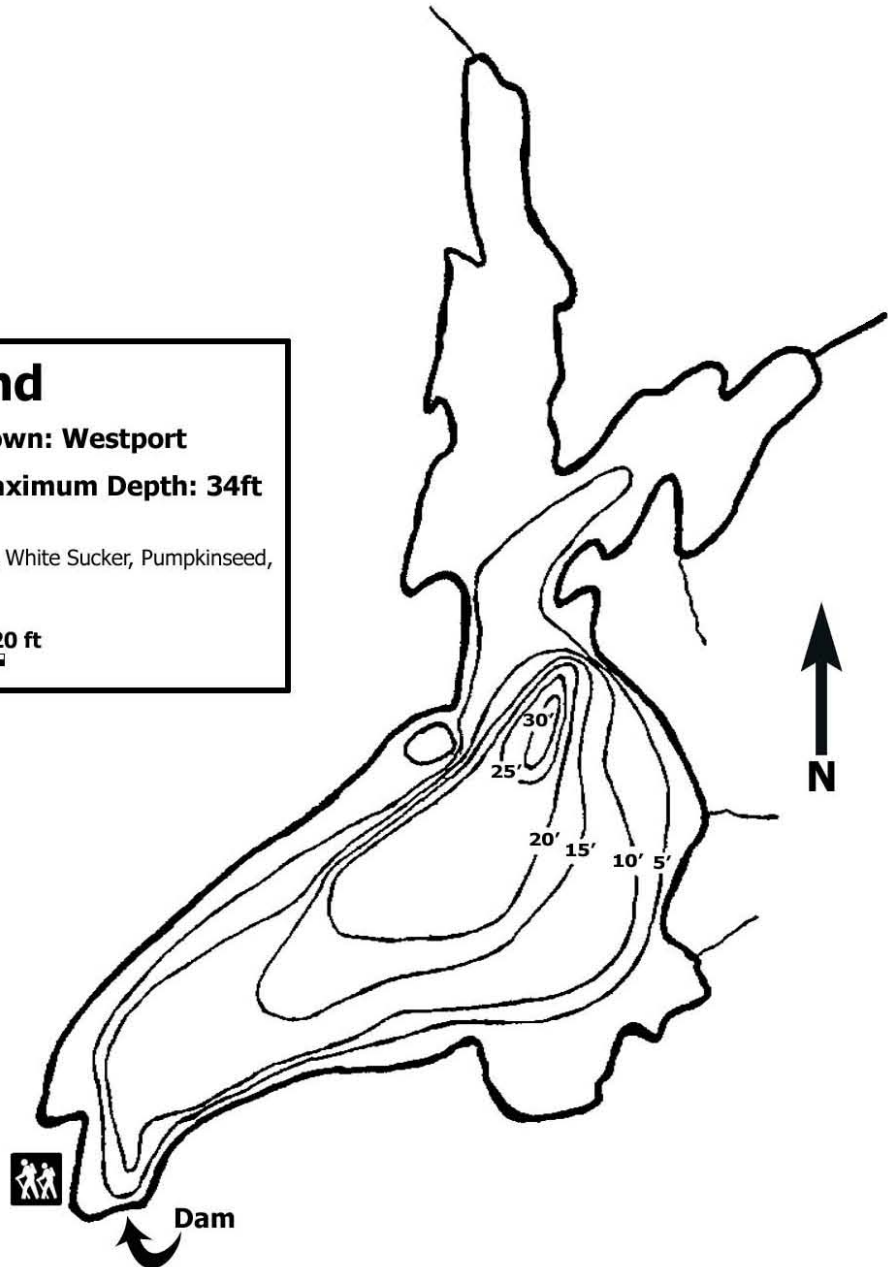

Region 5

North Pond

North Pond

County: Essex

Town: Westport

Size: 30.1 Acres

Maximum Depth: 34ft

Fish Species Present: Brook Trout, White Sucker, Pumpkinseed, Brown Bullhead, Minnows

Scale: 0  520 ft

Not For Use in Navigation