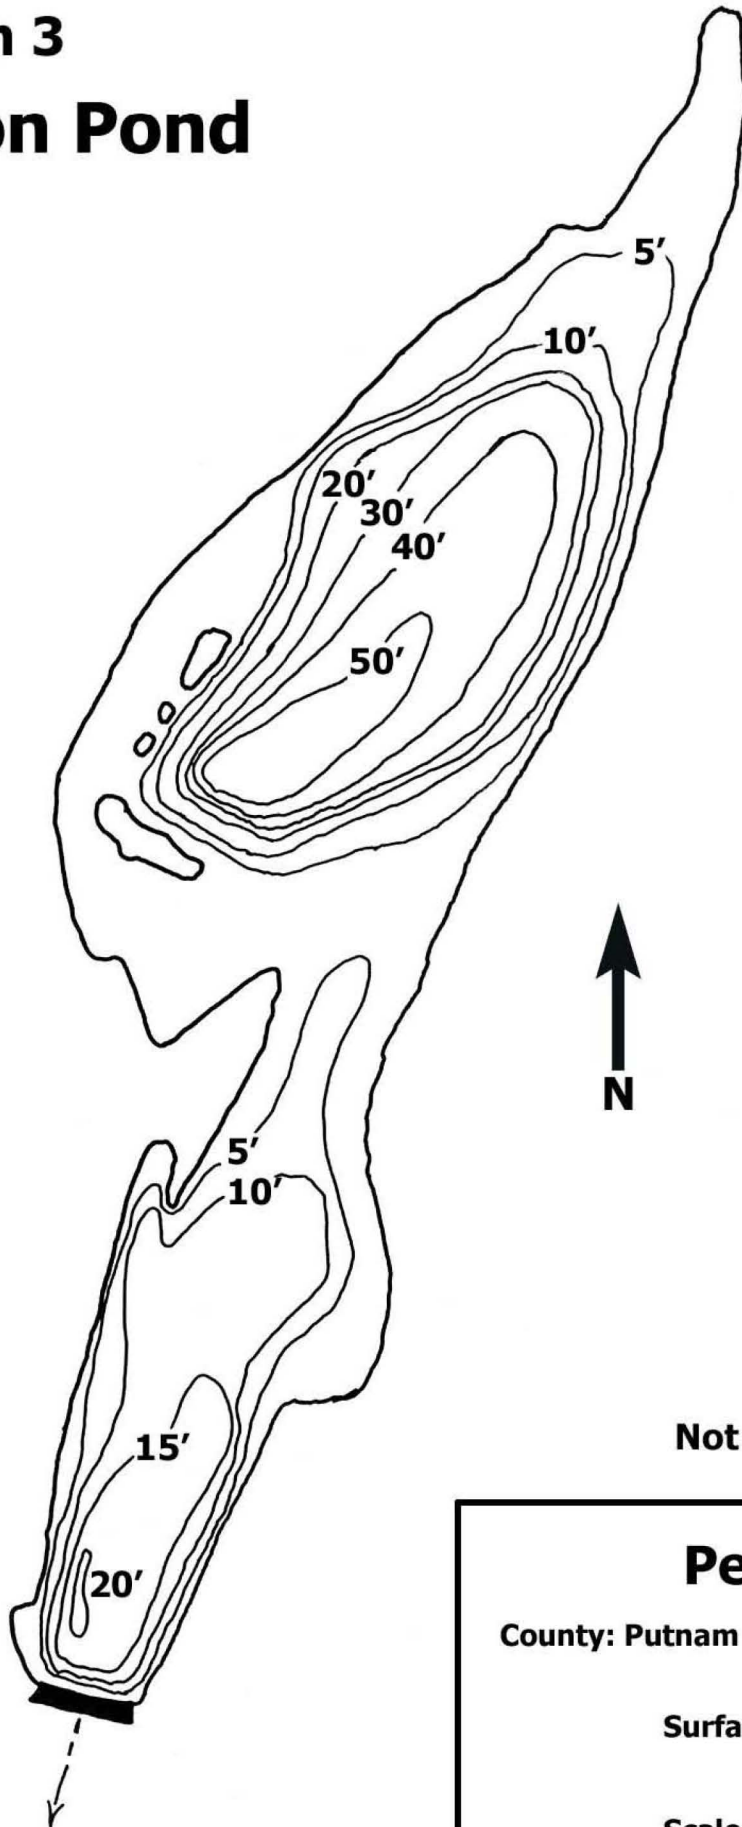

Region 3

Pelton Pond

Not For Use in Navigation

Pelton Pond

County: Putnam

Town: Putnam Valley

Surface Area: 9.1 Acres

Scale: 0  220 ft